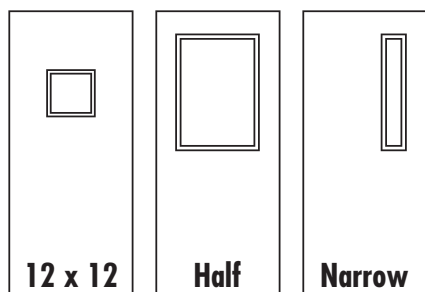

Vision Lite Options

*All Express orders are shipped within two weeks of our receipt of signed priced order acknowledgment and approved payment terms.