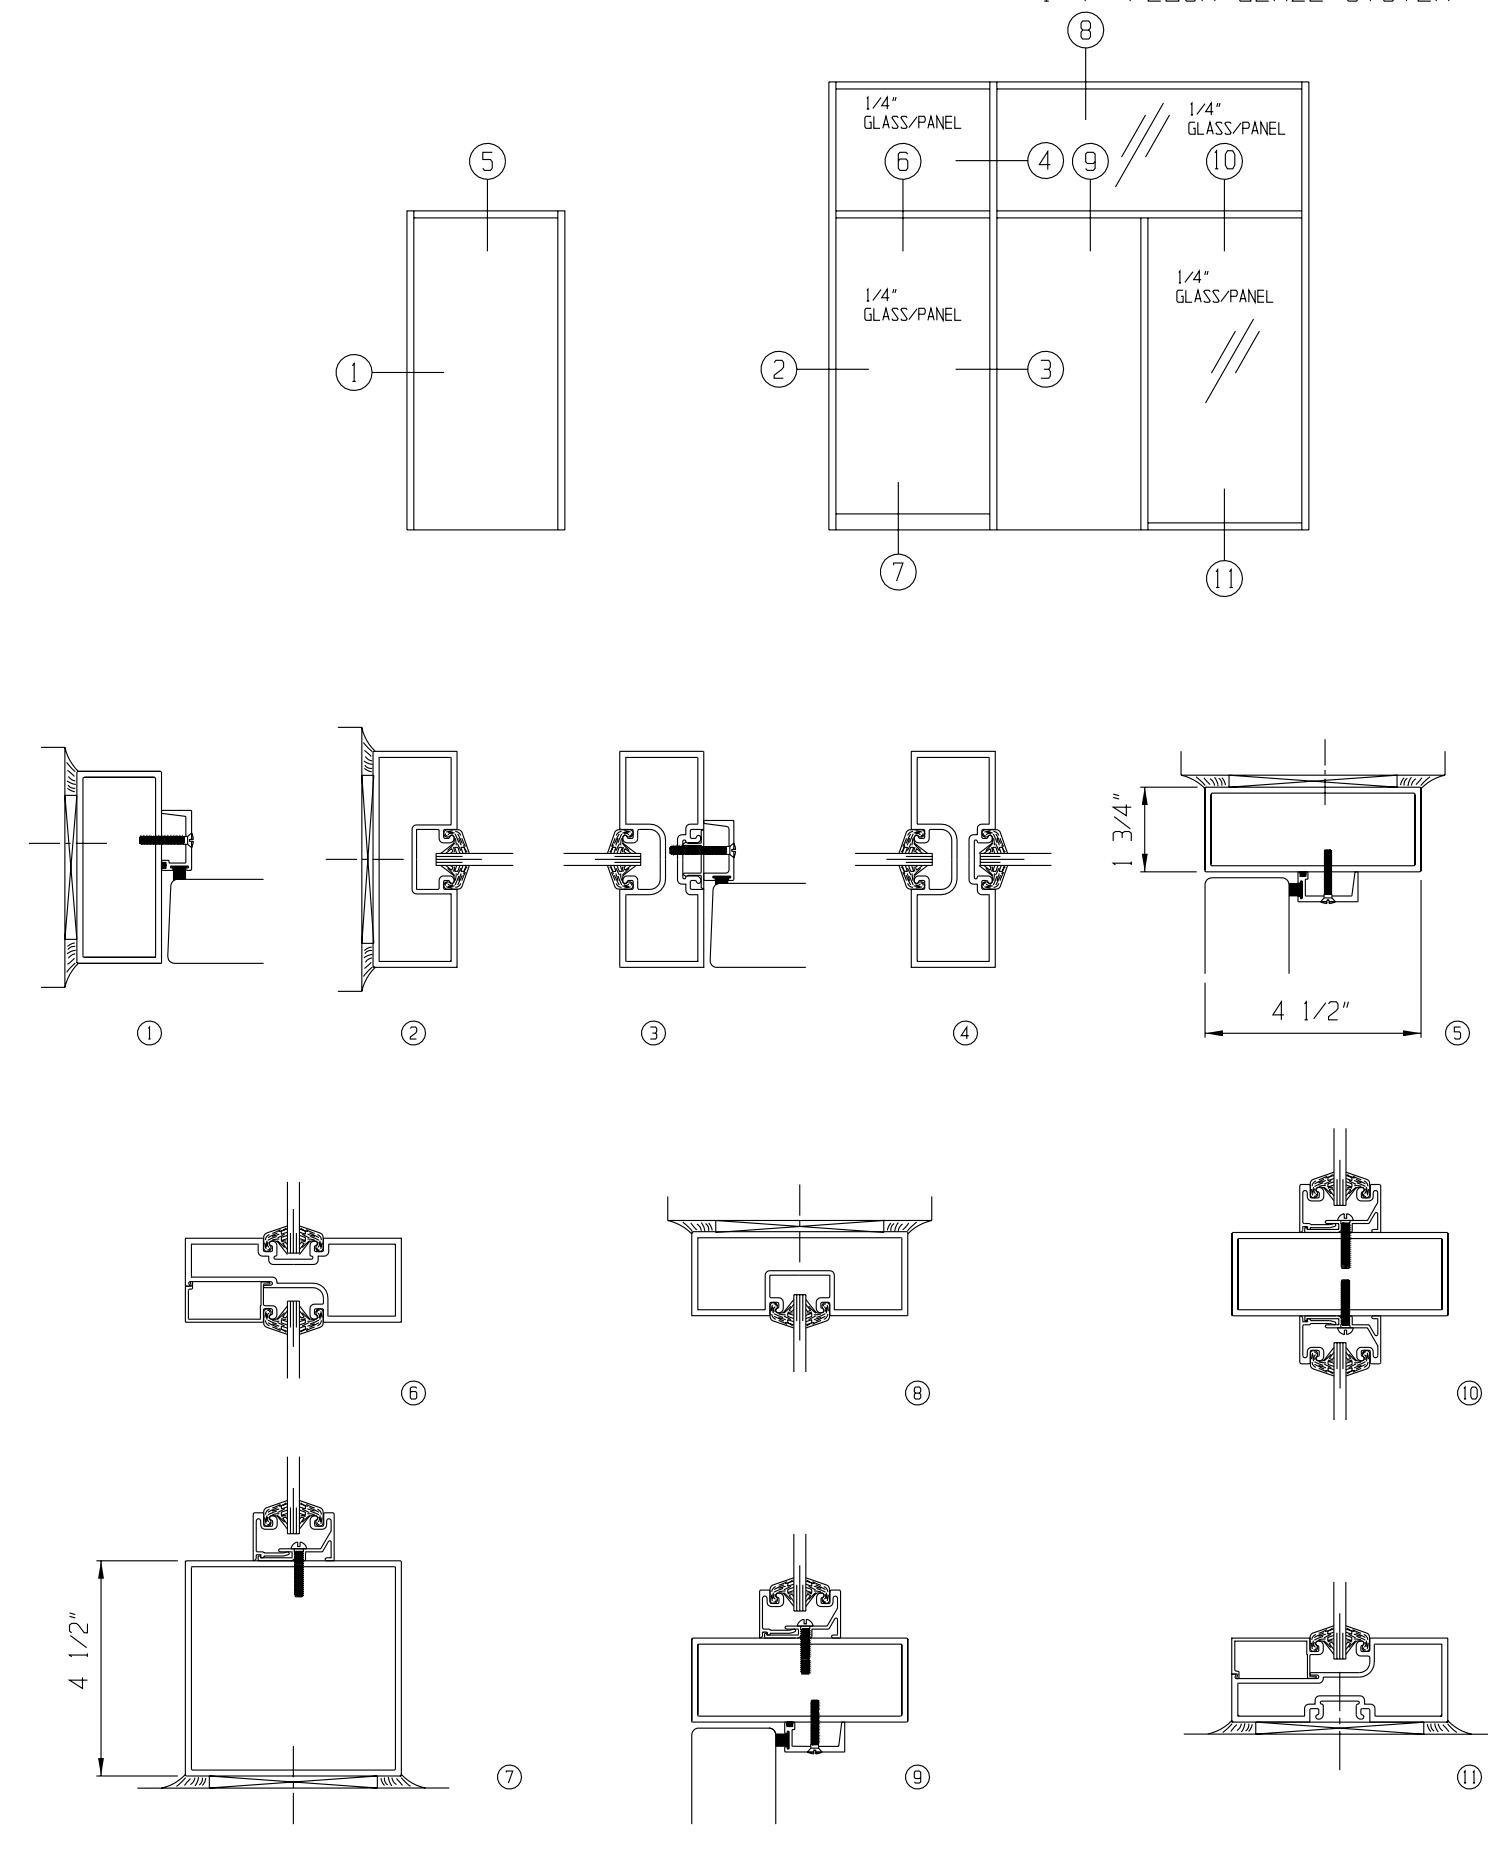

SPECIAL-LITE, INC.

2" X 6" FRAMING SYSTEM
1" FLUSH GLAZE SYSTEM

SPECIAL-LITE, INC.

1 3/4" X 4 1/2" FRAMING SYSTEM
1/4" FLUSH GLAZE SYSTEM

SPECIAL-LITE, INC.

2" X 4 1/2" FRAMING SYSTEM
1" FLUSH GLAZE SYSTEM