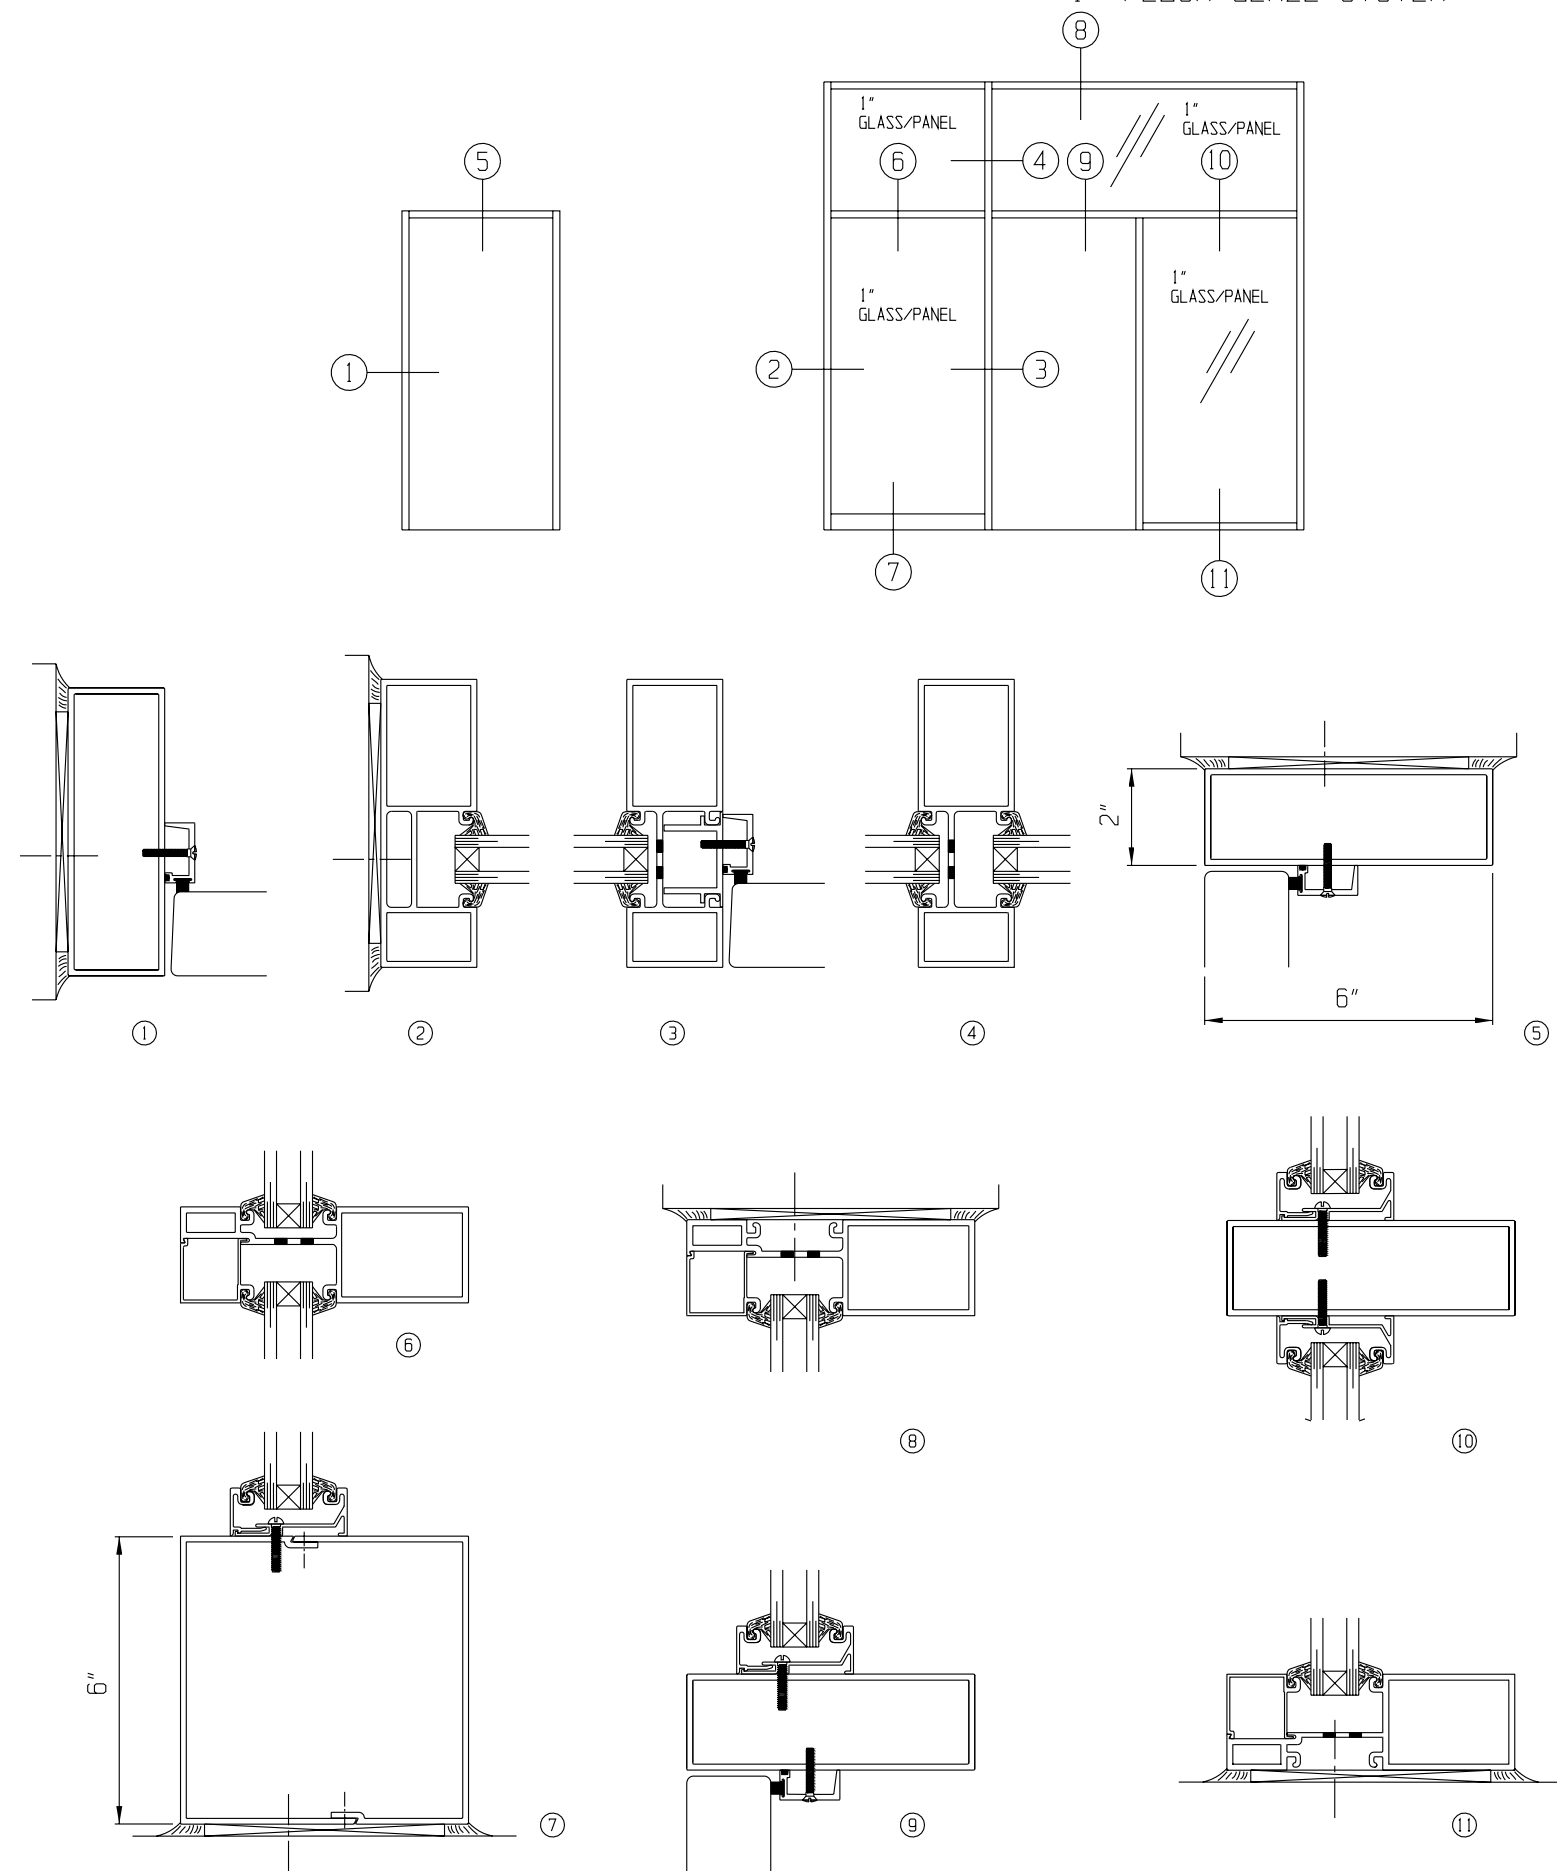

SPECIAL-LITE, INC.

2" X 6" FRAMING SYSTEM
1" FLUSH GLAZE SYSTEM

SPECIAL-LITE, INC.

1 3/4" X 4 1/2" FRAMING SYSTEM
1/4" FLUSH GLAZE SYSTEM

SPECIAL-LITE, INC.

2" X 4 1/2" FRAMING SYSTEM
1" FLUSH GLAZE SYSTEM