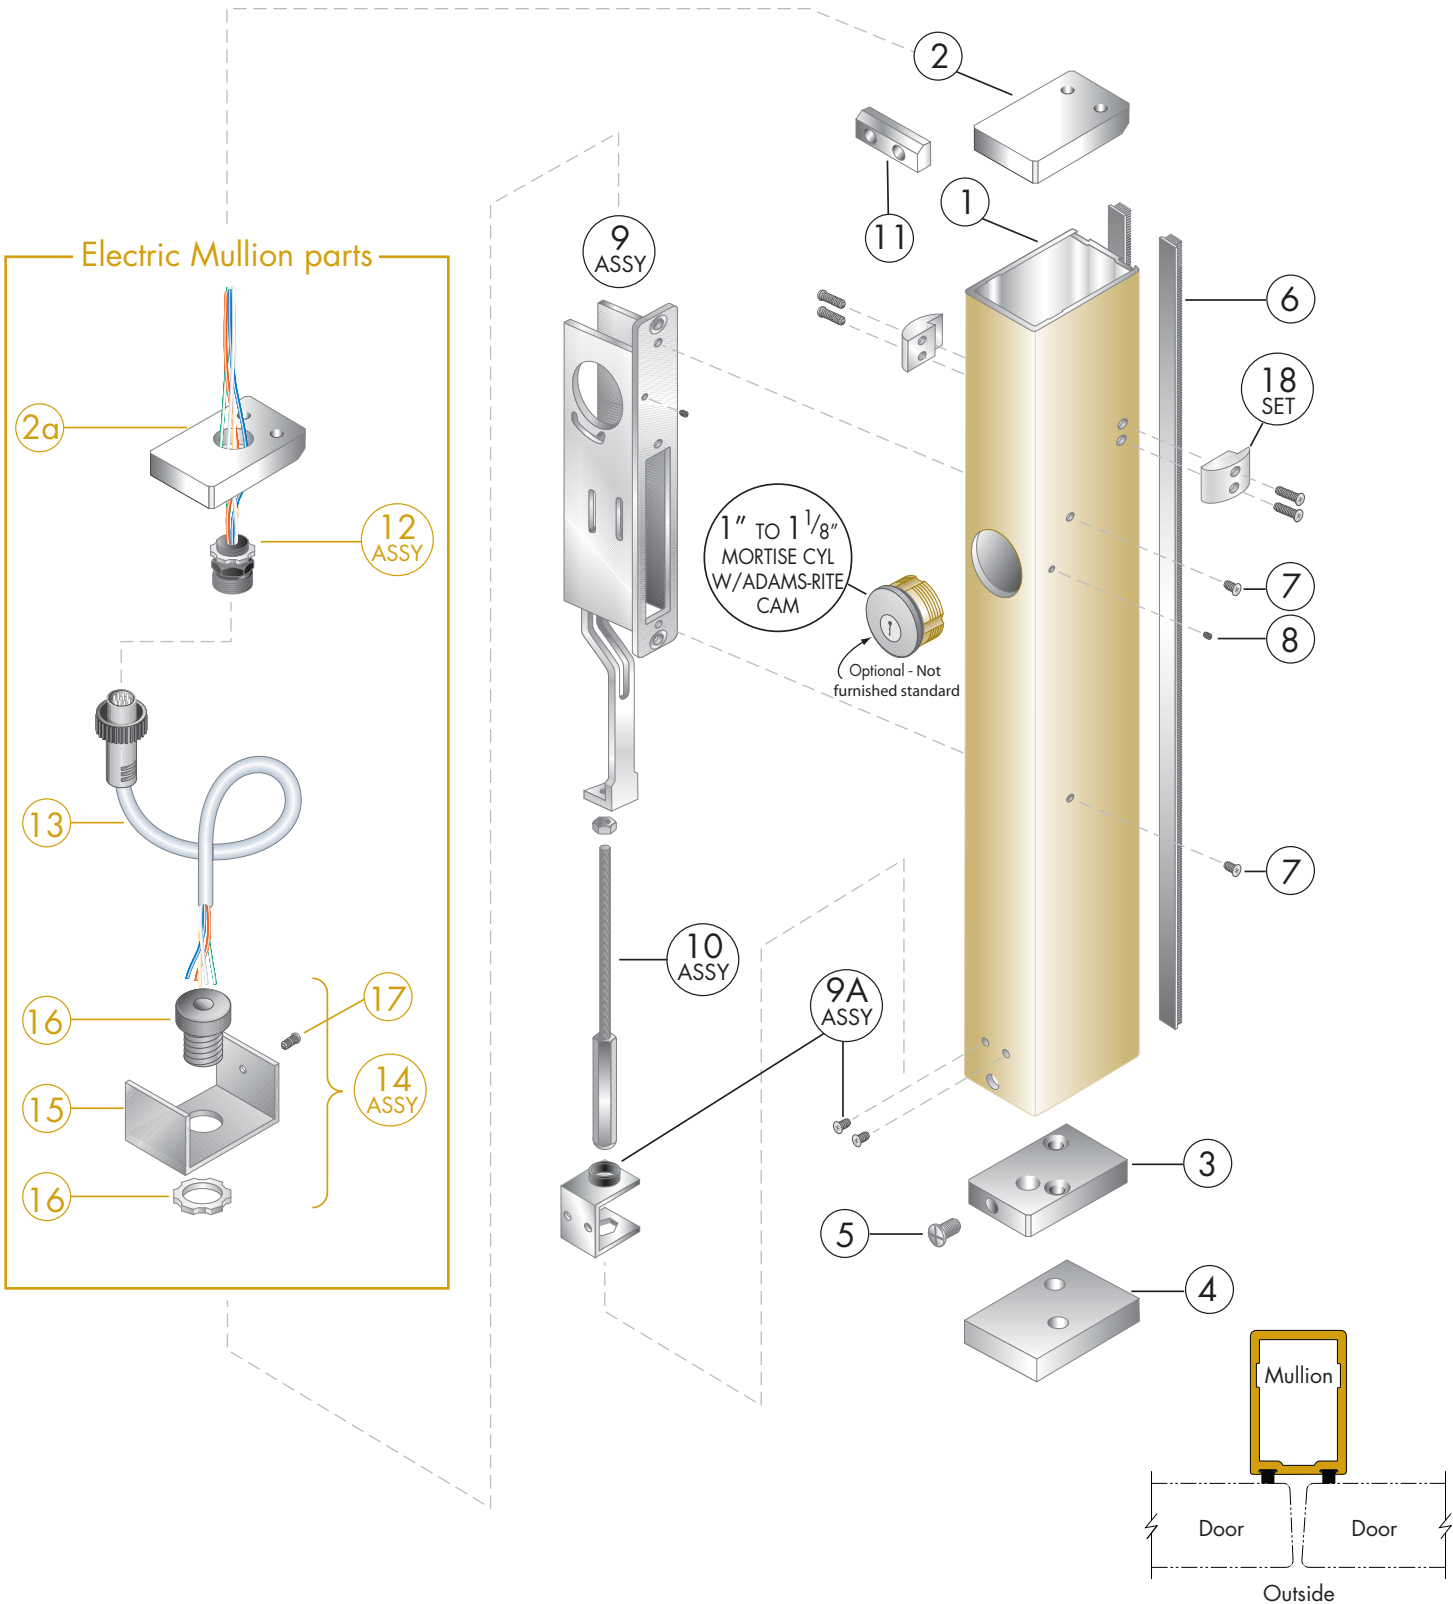

SL-60/60E Mullion/60 Non-Keyed Mullion

SL-60/60E Mullion/60 Non-Keyed Mullion Parts List

1.	SL-60/60E/60 Non-Keyed Mullion	Clear/D. Bronze	M-1
2.	Top Block SL-60		PT. 100
2a.	Top Block SL-60E - 5 pin/10 pin		PT. 102
3.	Bottom Block - SL-60/60E	Keyed - Clear/D. Bronze Non-Keyed - Clear/D. Bronze	PT. 101 PT. 112
4.	Shim Pack	Clear/D. Bronze	PT. 161
5.	Non-Keyed Mullion Screw	Clear/D. Bronze	PT. SL-SC-34
6.	Weathering	Gray	PT. 900
7.	Lock Fasteners	Clear/D. Bronze	SL-SC-71
8.	Security Plug		SL-SC-118
9.	Lock Assembly		PT. 901
9a.	Bolt Guide		PT. 901A
10.	Bolt Assembly		PT. 902
11.	Cover Cap for 4-1/2" Frame Only	Clear/D. Bronze	PT. 903
12.	5 Pin Receptacle Assembly		PT. 904
12a.	10 Pin Receptacle Assembly		PT. 905
13.	5 Pin Electrical Plug with 6' Cord		PT. 906
13a.	5 Pin Electrical Plug with 8' Cord		PT. 907
13b.	10 Pin Electrical Plug with 6' Cord		PT. 908
13c.	10 Pin Electrical Plug with 8' Cord		PT. 909
14.	Cord Restraint Assembly		PT. 910
15.	Cord Restraint Bracket		PT. 157
16.	Cord Restraint		PT. 911
17.	Restraint Bracket Screw	Clear/D. Bronze	PT. SL-SC-23
18.	Stabilizer Set (over 8' std.)		