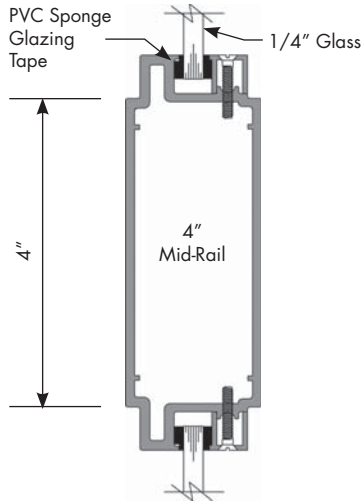

Monumental Medium Stile Door Detail

NOT TO SCALE

Glazing can be specified in either 1/4" or 1" thickness

Product specifications and construction details subject to change without notification.

Monumental Medium Stile Door Detail

NOT TO SCALE

Glazing can be specified in either 1/4" or 1" thickness

Product specifications and construction details subject to change without notification.

Special-Lite, Inc.
P.O. Box 6 • Decatur, MI 49045