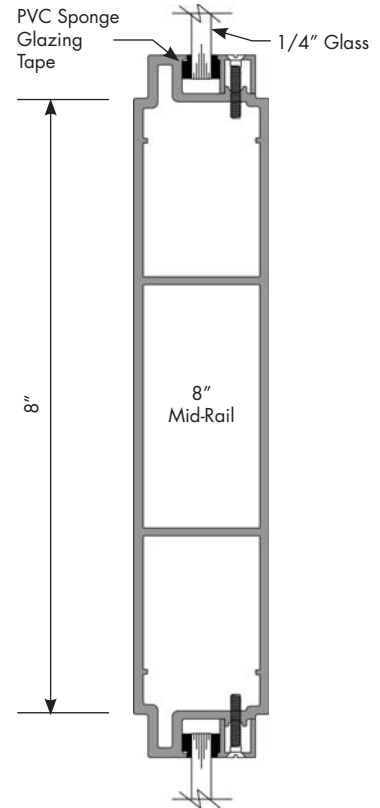

Monumental Medium Stile Door Detail

NOT TO SCALE

Glazing can be specified in either 1/4" or 1" thickness

Product specifications and construction details subject to change without notification.

Monumental Medium Stile Door Detail

NOT TO SCALE

Glazing can be specified in either 1/4" or 1" thickness

Product specifications and construction details subject to change without notification.

Special-Lite, Inc.
P.O. Box 6 • Decatur, MI 49045