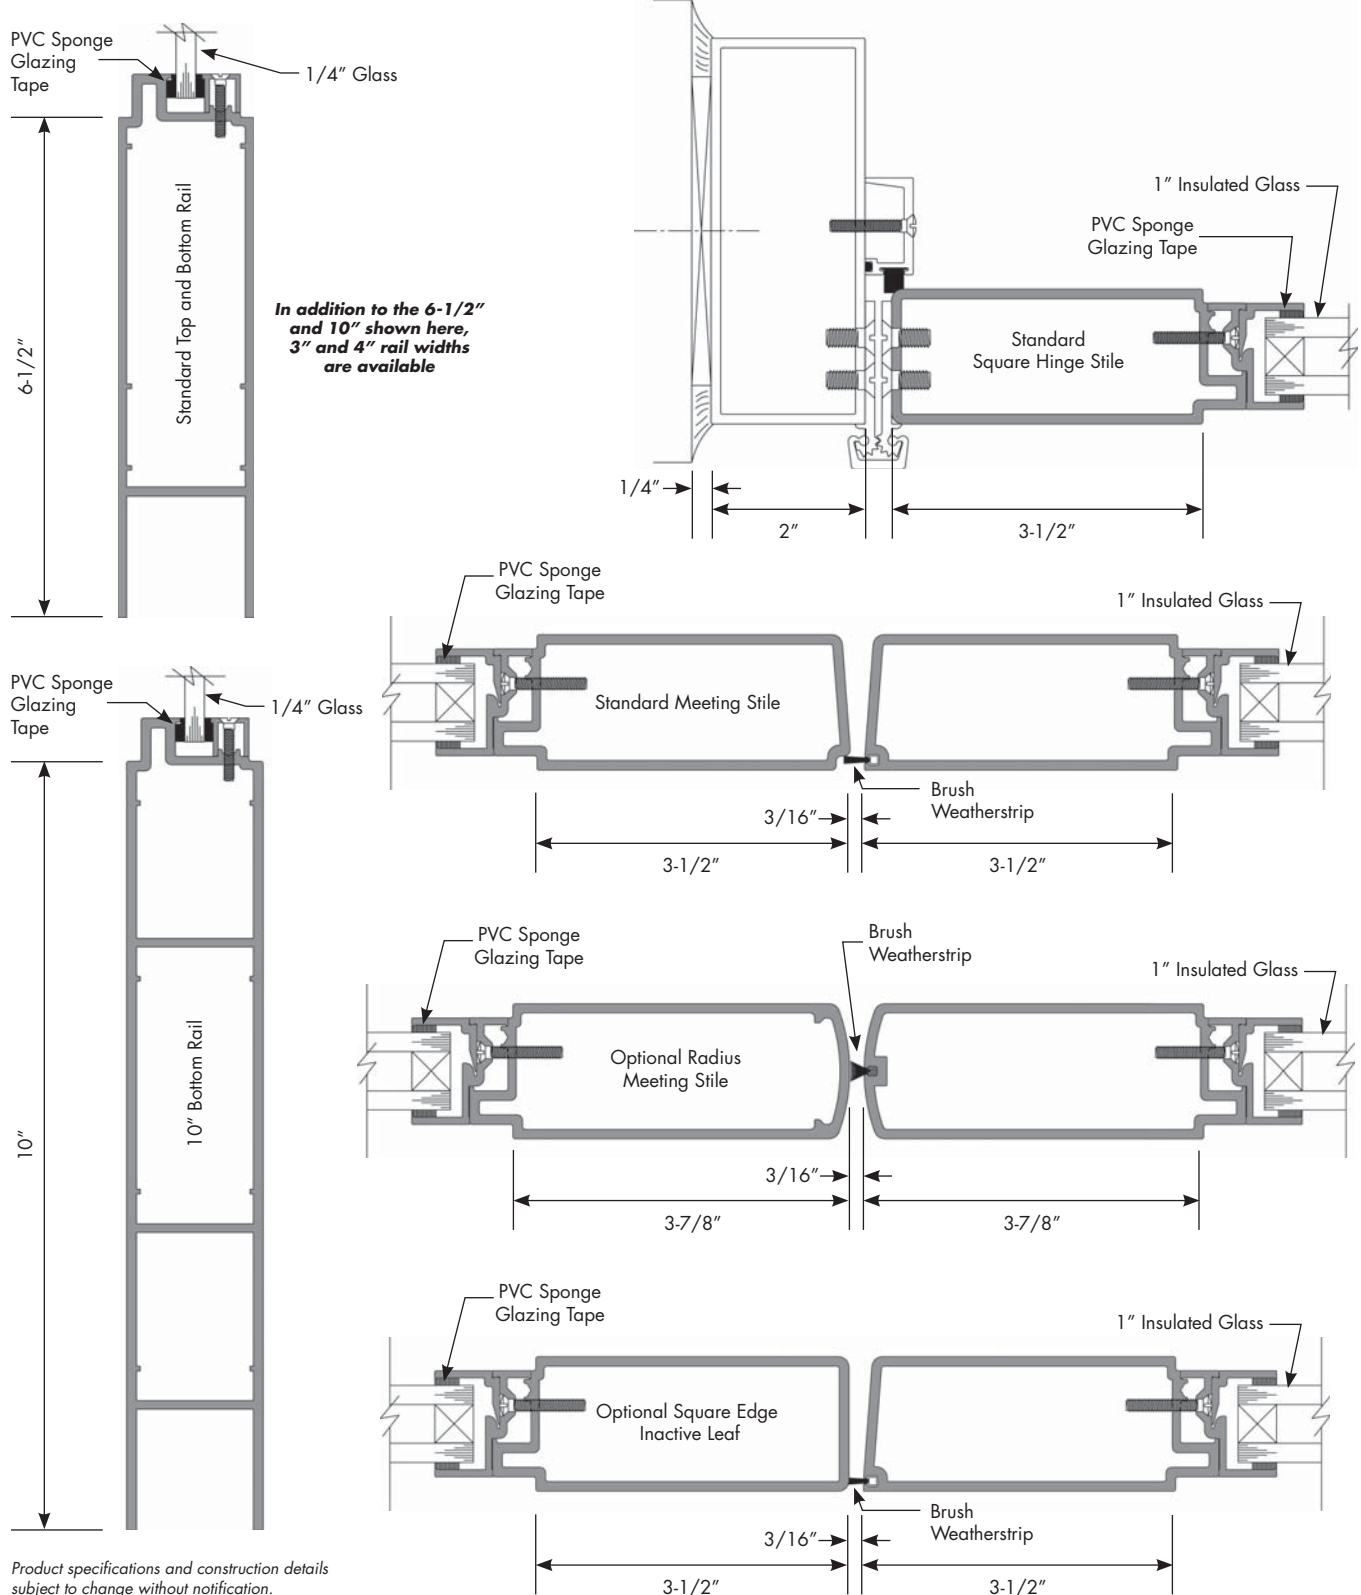

Monumental Medium Stile Door Detail

NOT TO SCALE

Glazing can be specified in either 1/4" or 1" thickness

Product specifications and construction details subject to change without notification.

Monumental Medium Stile Door Detail

NOT TO SCALE

Glazing can be specified in either 1/4" or 1" thickness

Product specifications and construction details subject to change without notification.

Special-Lite, Inc.
P.O. Box 6 • Decatur, MI 49045