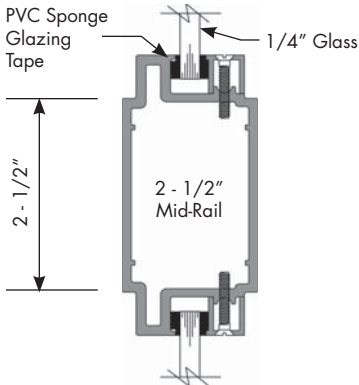

Monumental Medium Stile Door Detail

NOT TO SCALE

Glazing can be specified in either 1/4" or 1" thickness

Product specifications and construction details subject to change without notification.

Monumental Medium Stile Door Detail

NOT TO SCALE

Glazing can be specified in either 1/4" or 1" thickness

Product specifications and construction details subject to change without notification.

Special-Lite, Inc.
P.O. Box 6 • Decatur, MI 49045