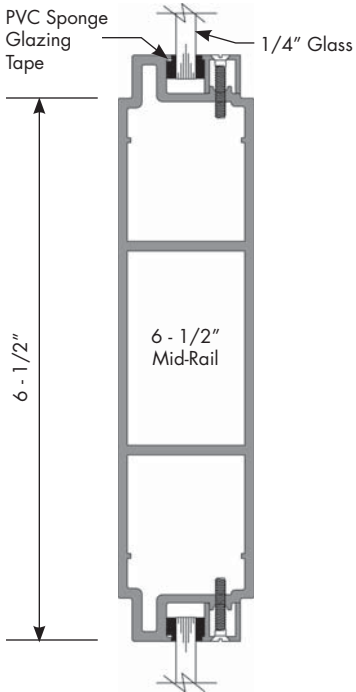

Monumental Medium Stile Door Detail

NOT TO SCALE

Glazing can be specified in either 1/4" or 1" thickness

Product specifications and construction details subject to change without notification.

Monumental Medium Stile Door Detail

NOT TO SCALE

Glazing can be specified in either 1/4" or 1" thickness

Product specifications and construction details subject to change without notification.

Special-Lite, Inc.
P.O. Box 6 • Decatur, MI 49045