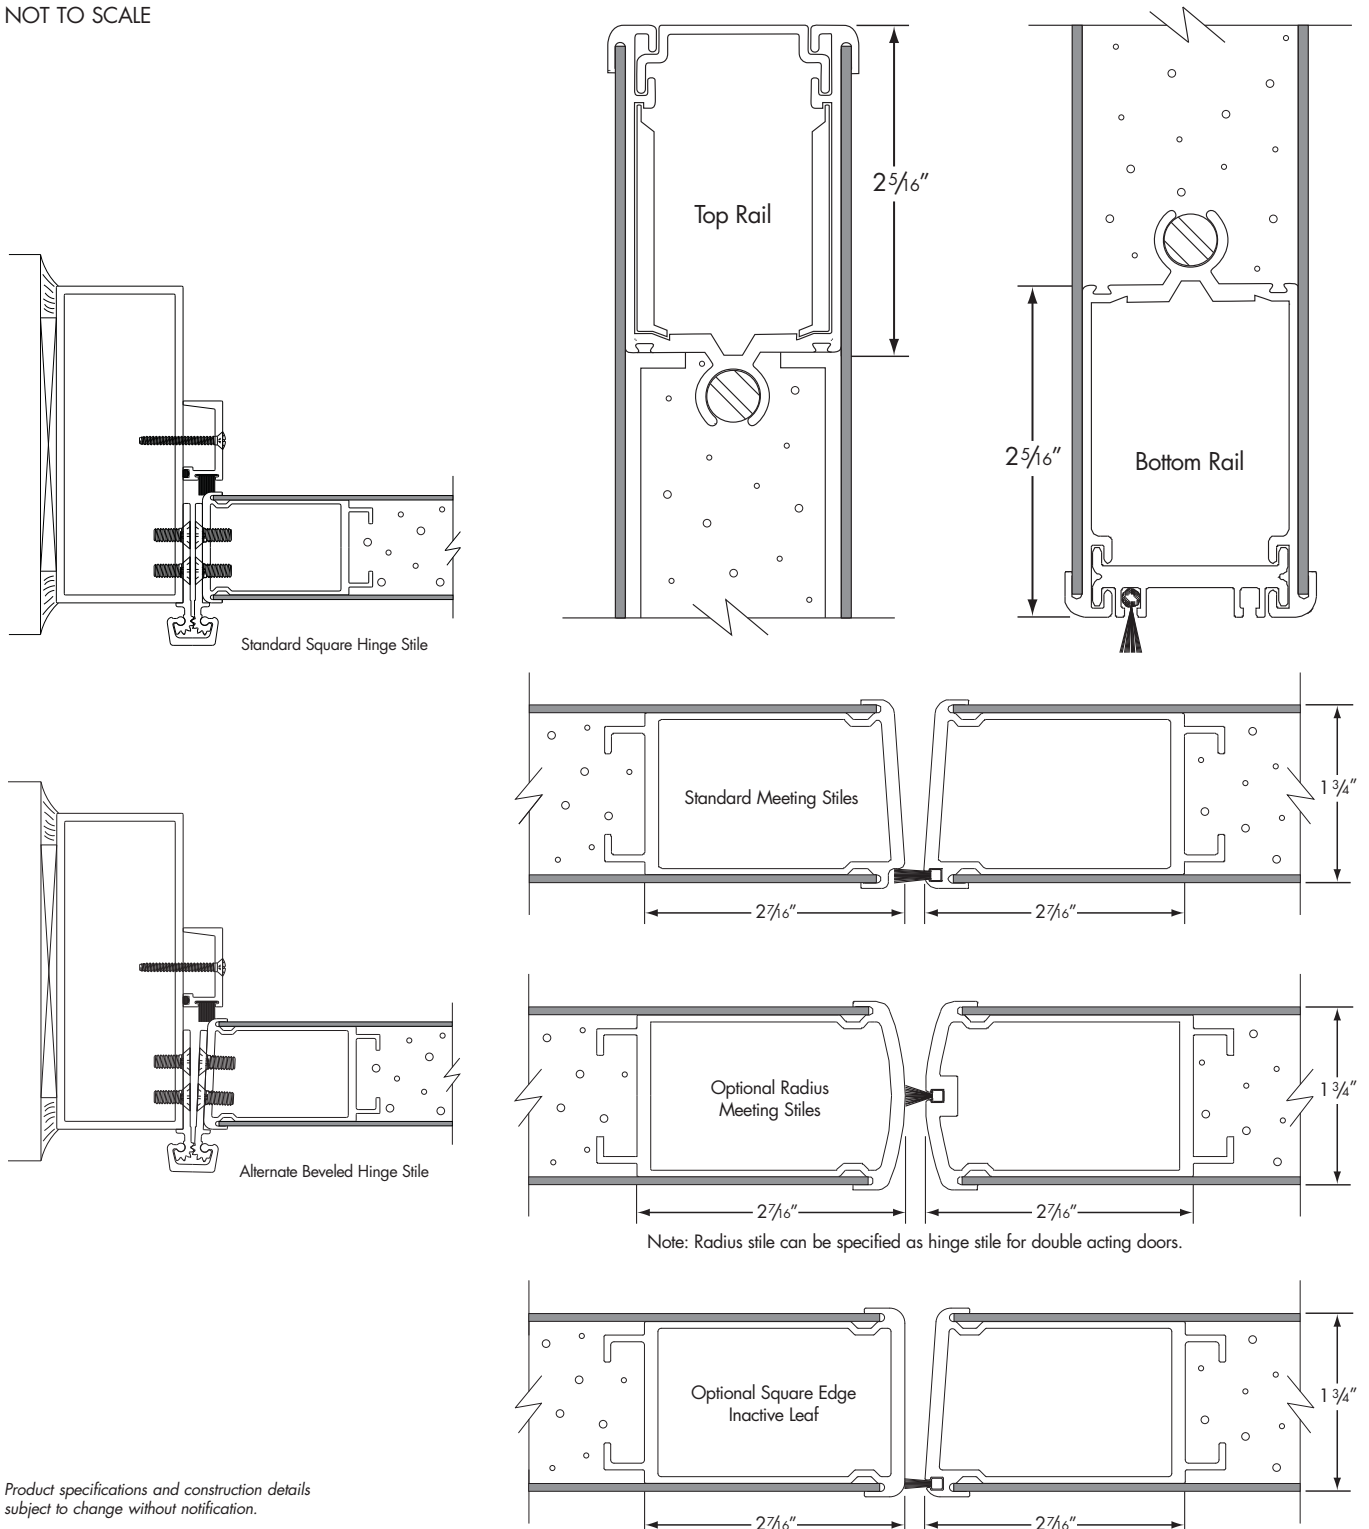

Aluminum Flush Door Detail

NOT TO SCALE

Note: Radius stile can be specified as hinge stile for double acting doors.

Product specifications and construction details subject to change without notification.