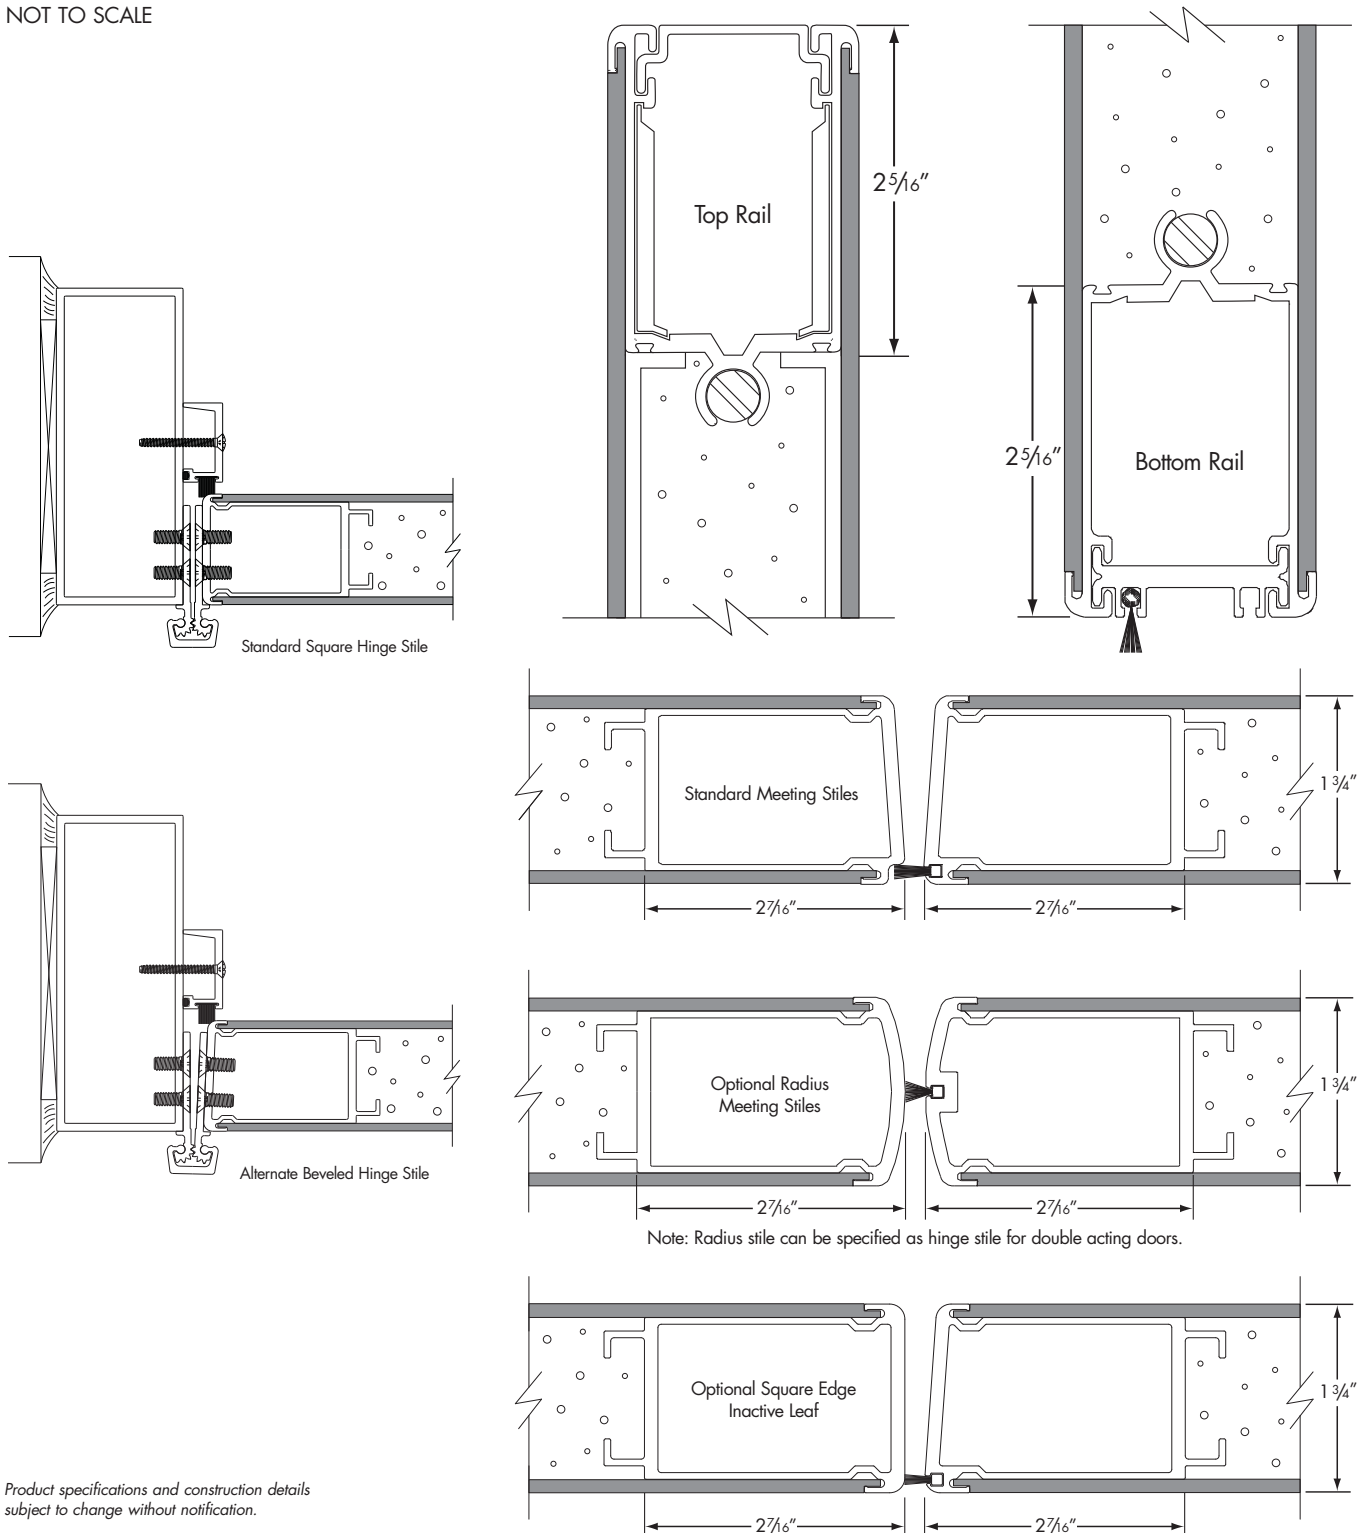

AMP Flush Door Detail

NOT TO SCALE

Product specifications and construction details subject to change without notification.