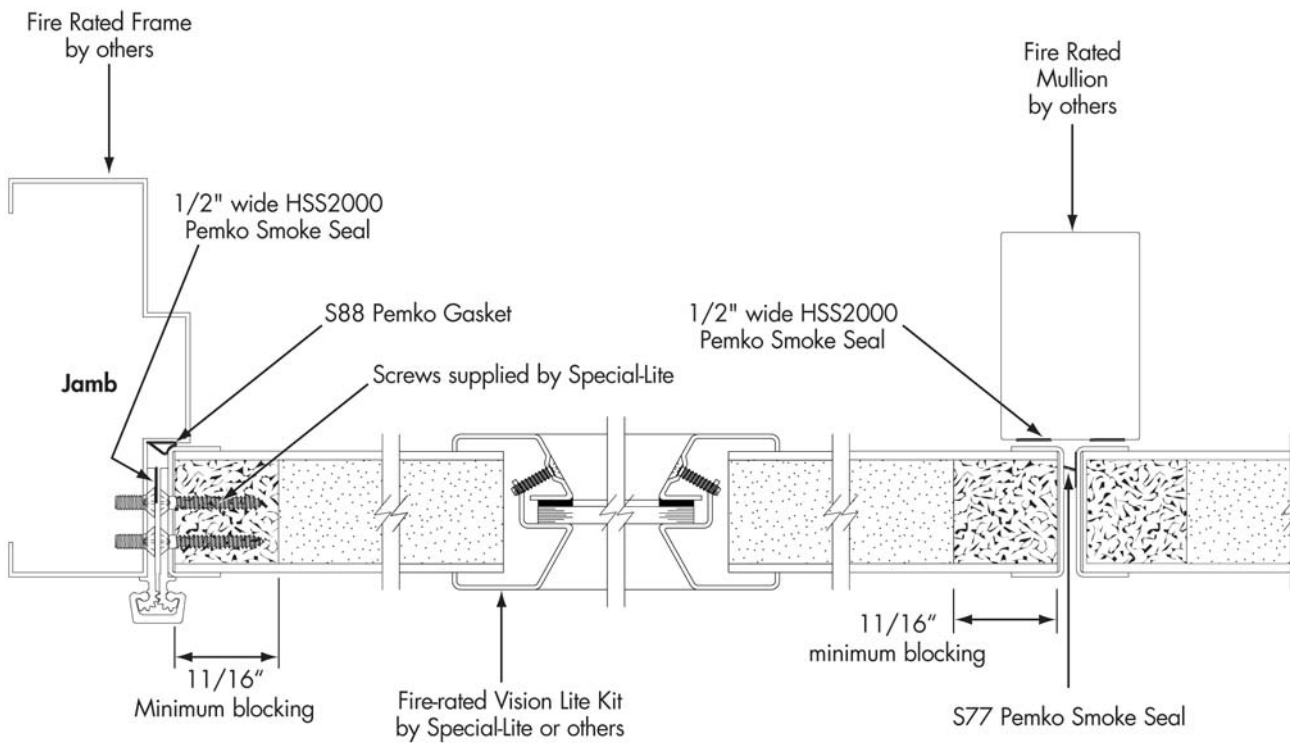

Fire-Rated FRP & AMP-Clad Door Detail

NOT TO SCALE

Fire-Rated FRP & AMP-Clad Door Detail

NOT TO SCALE

Horizontal Section
Pair with mullion

Product specifications and construction details subject to change without notification.