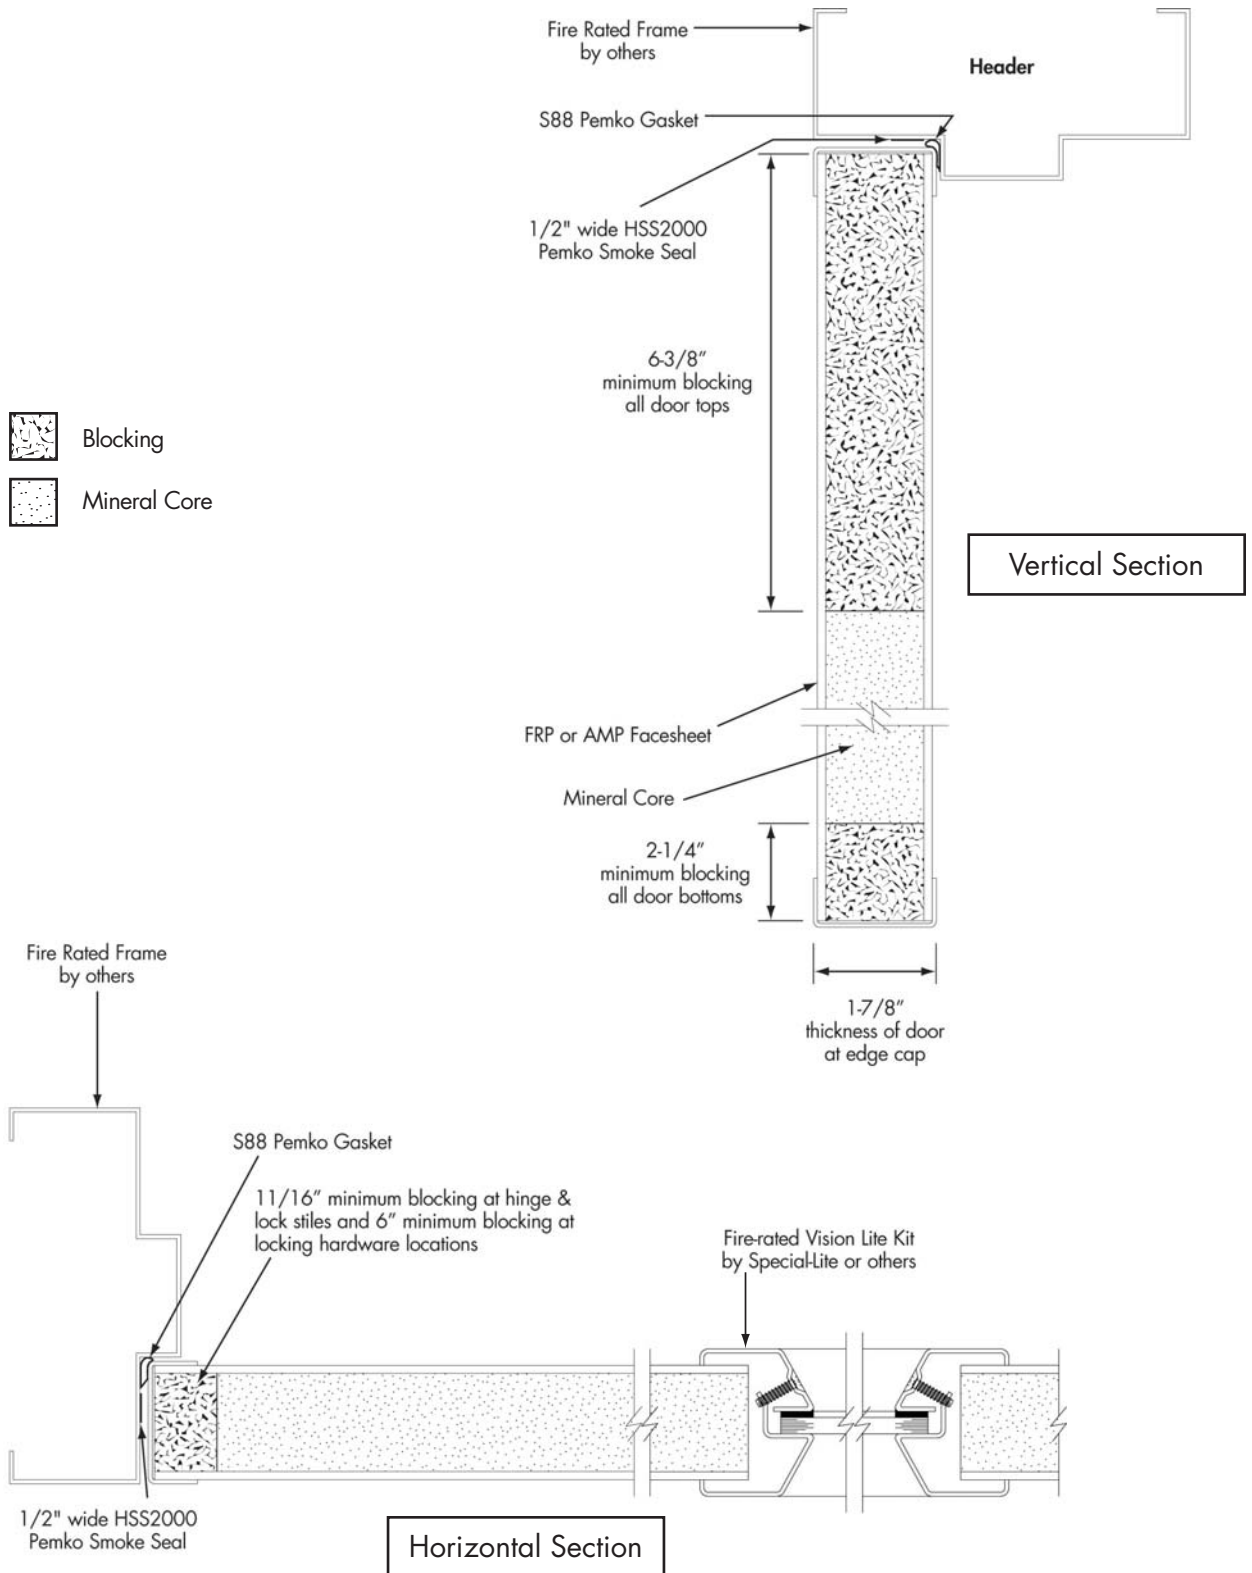

Fire-Rated FRP & AMP-Clad Door Detail

NOT TO SCALE

Fire-Rated FRP & AMP-Clad Door Detail

NOT TO SCALE

Horizontal Section
Pair with mullion

Product specifications and construction details subject to change without notification.