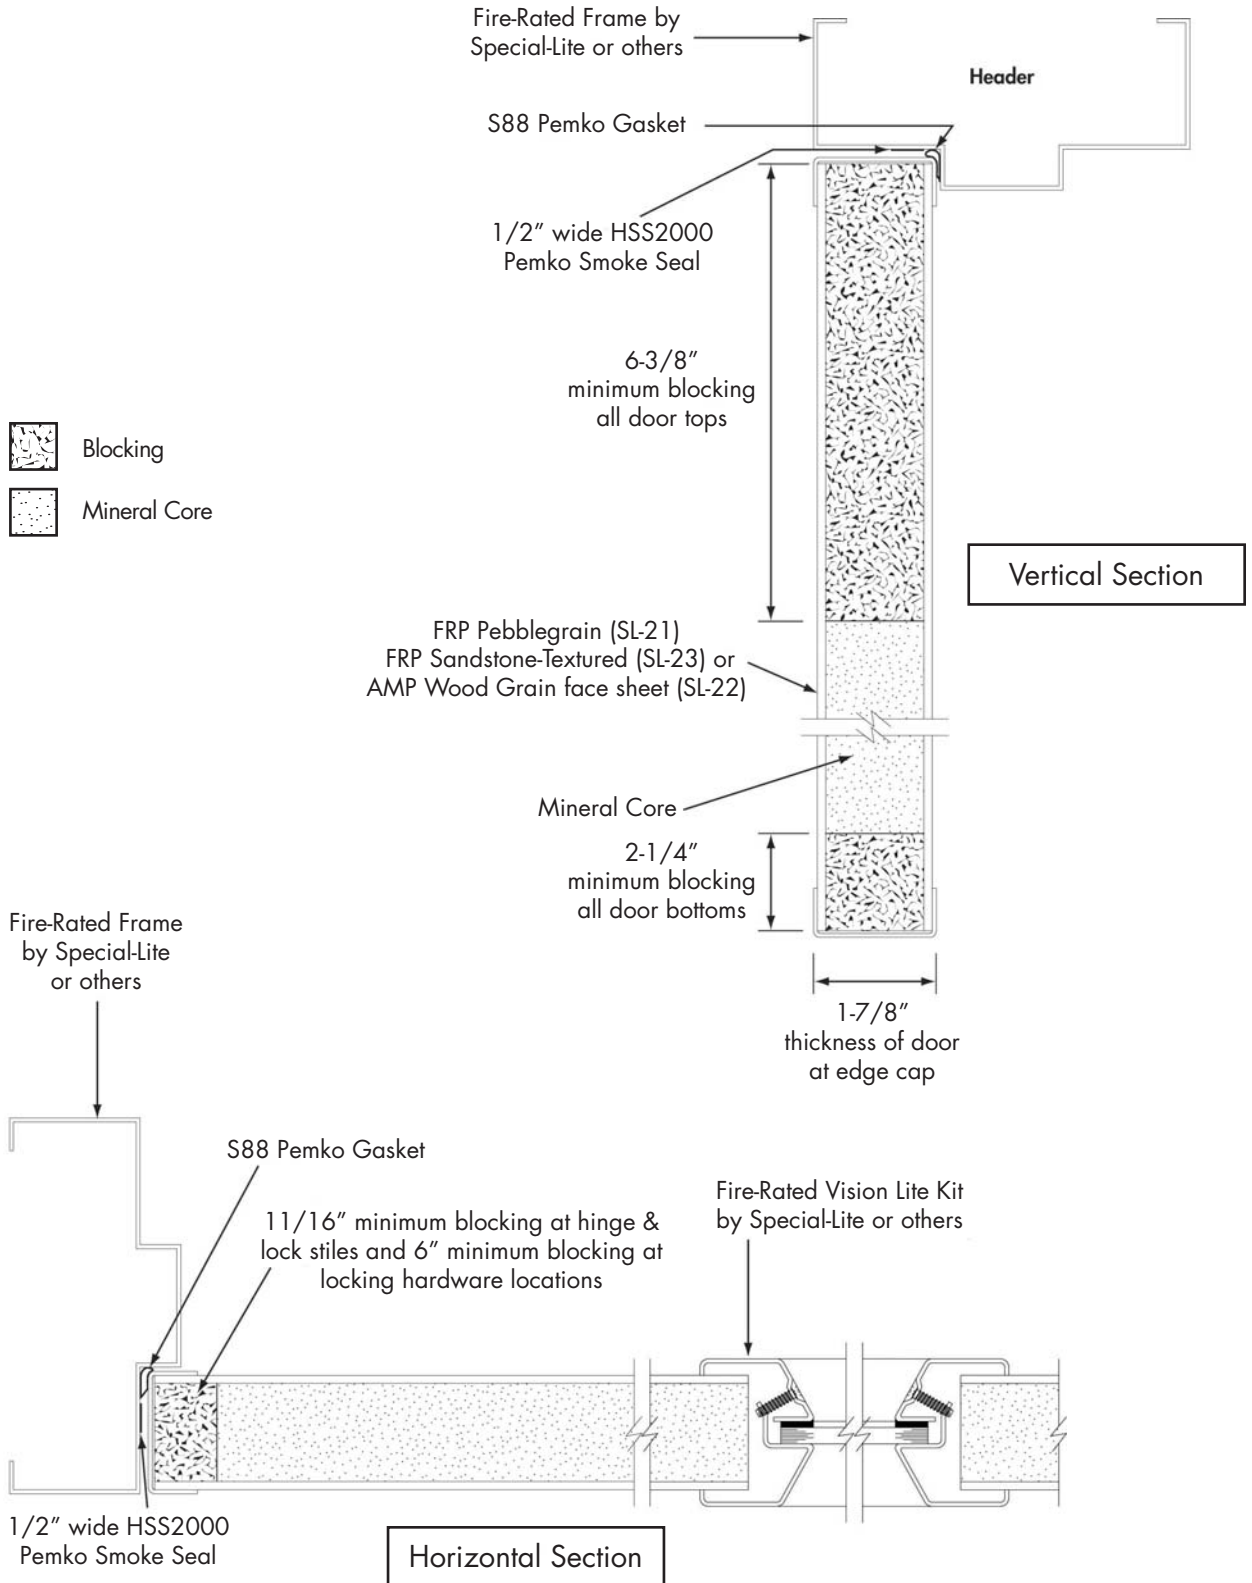

Fire-Rated Door Architectural Detail

NOT TO SCALE

Fire-Rated Door Architectural Detail

NOT TO SCALE

Horizontal Section
Pair with mullion

Product specifications and construction details subject to change without notification.

Special-Lite, Inc.
P.O. Box 6 • Decatur, MI 49045