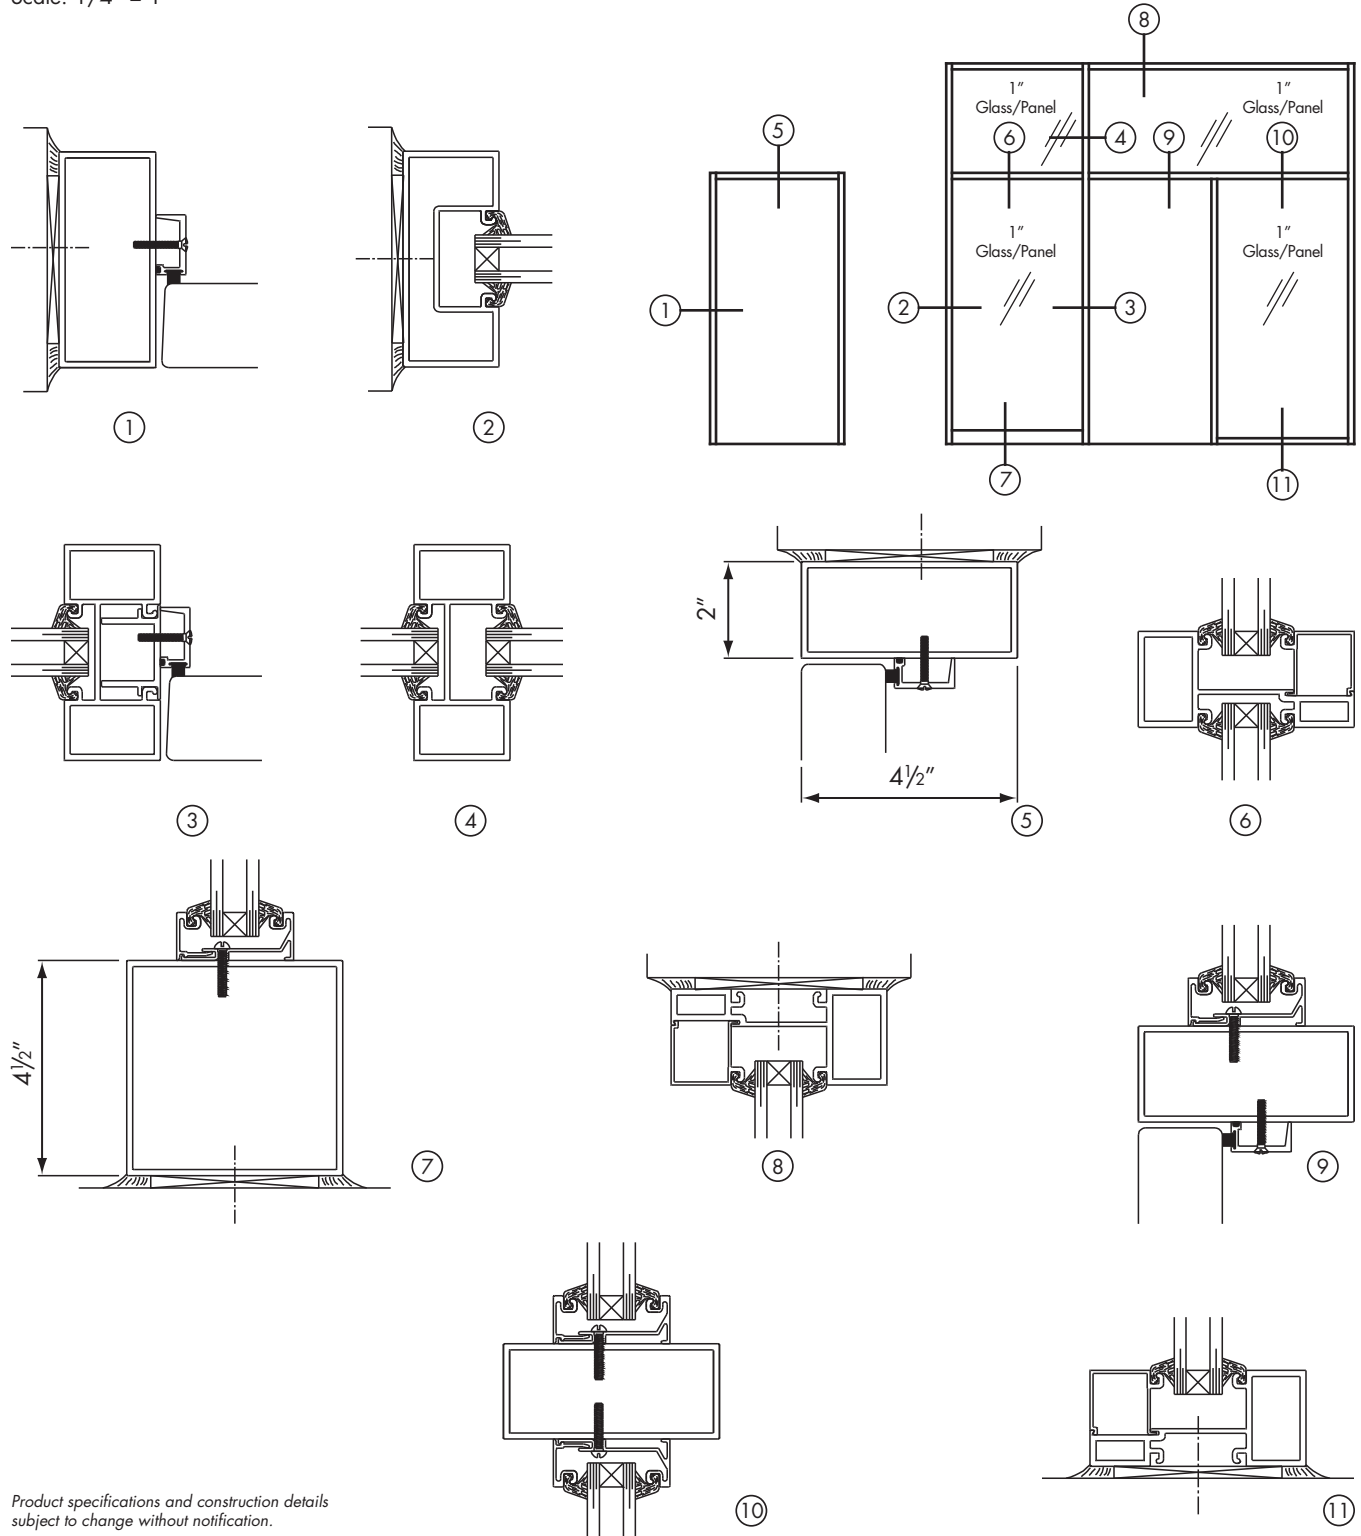

## 2" x 4-1/2" Flush Glazed

Scale: 1/4" = 1

Product specifications and construction details subject to change without notification.

**Special-Lite, Inc.**

P.O. Box 6, Decatur, MI 49045

Ph: 800.821.6531 • Fx: 800.423.7610 • [www.special-lite.com](http://www.special-lite.com)