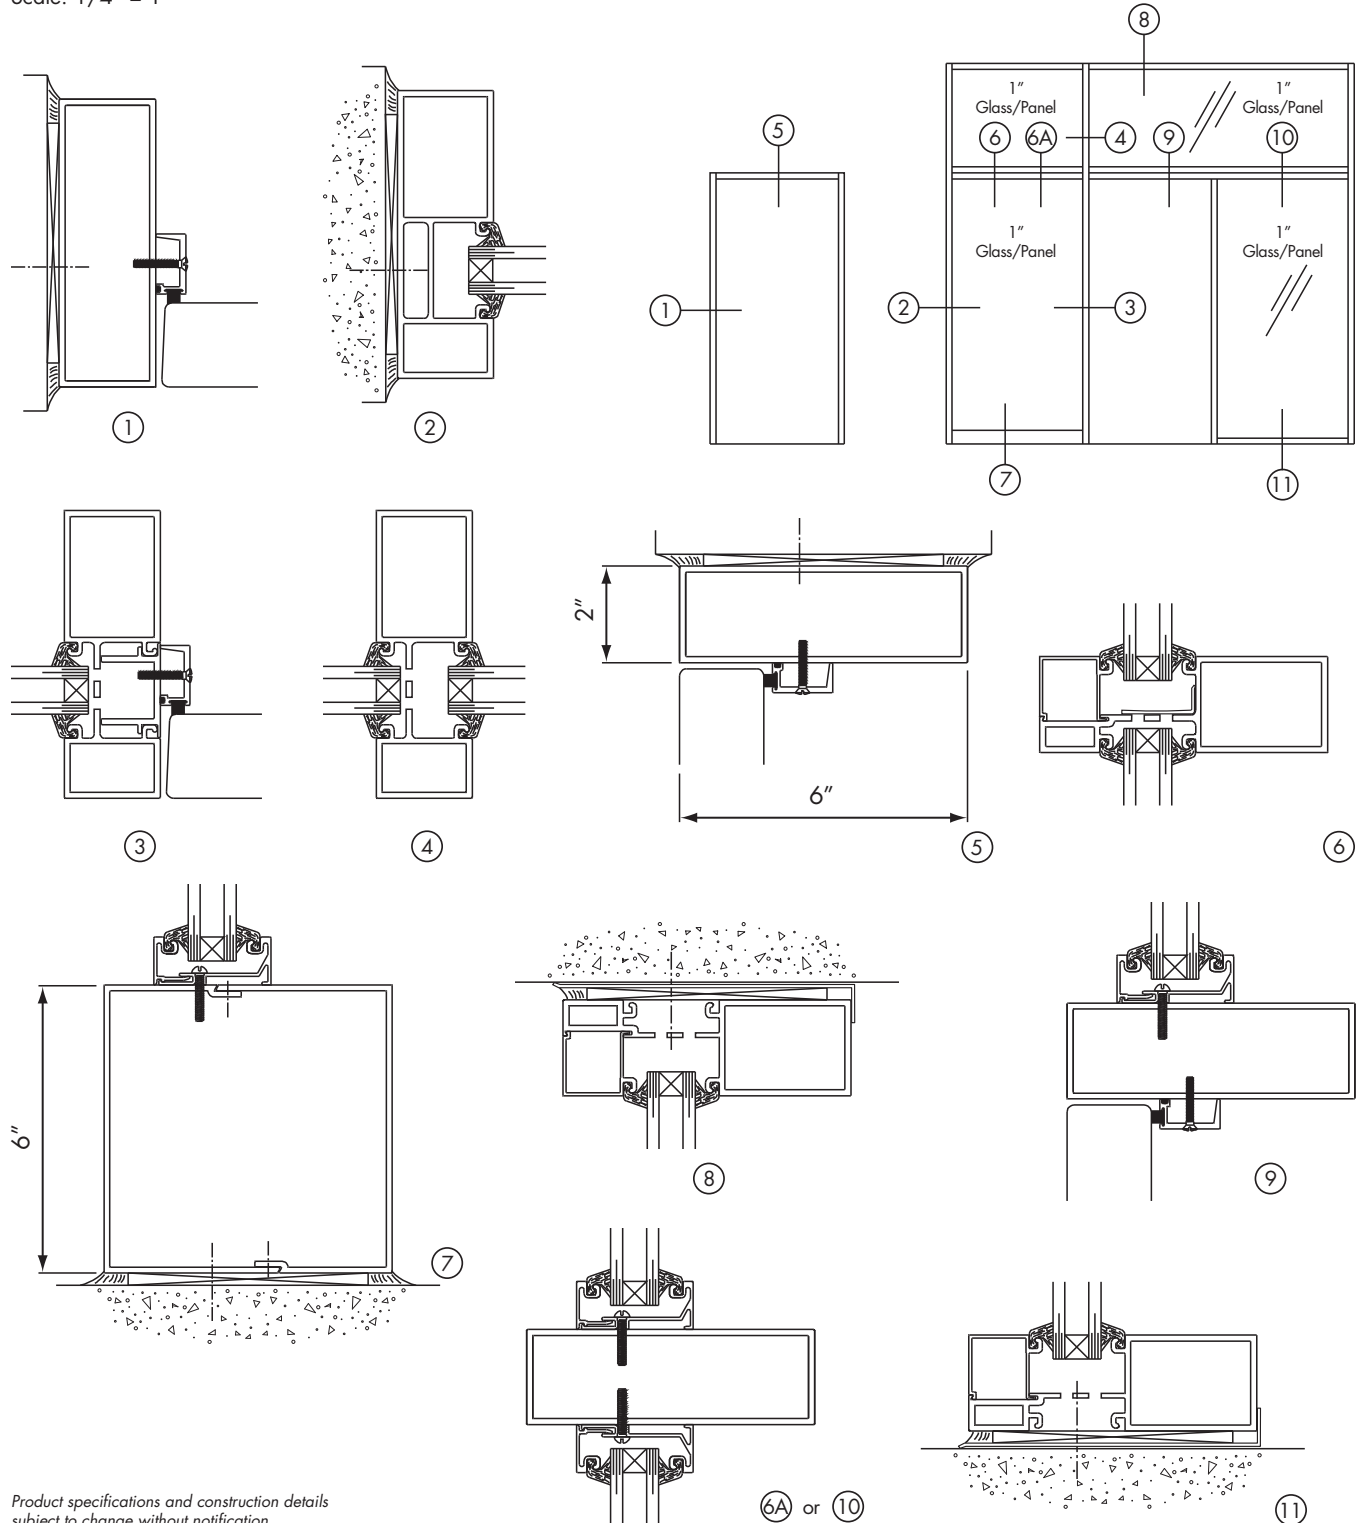

2" x 6" Flush Glazed Heavy Wall Framing

Scale: 1/4" = 1

Product specifications and construction details subject to change without notification.

Special-Lite, Inc.

P.O. Box 6, Decatur, MI 49045

Ph: 800.821.6531 • Fx: 800.423.7610 • www.special-lite.com