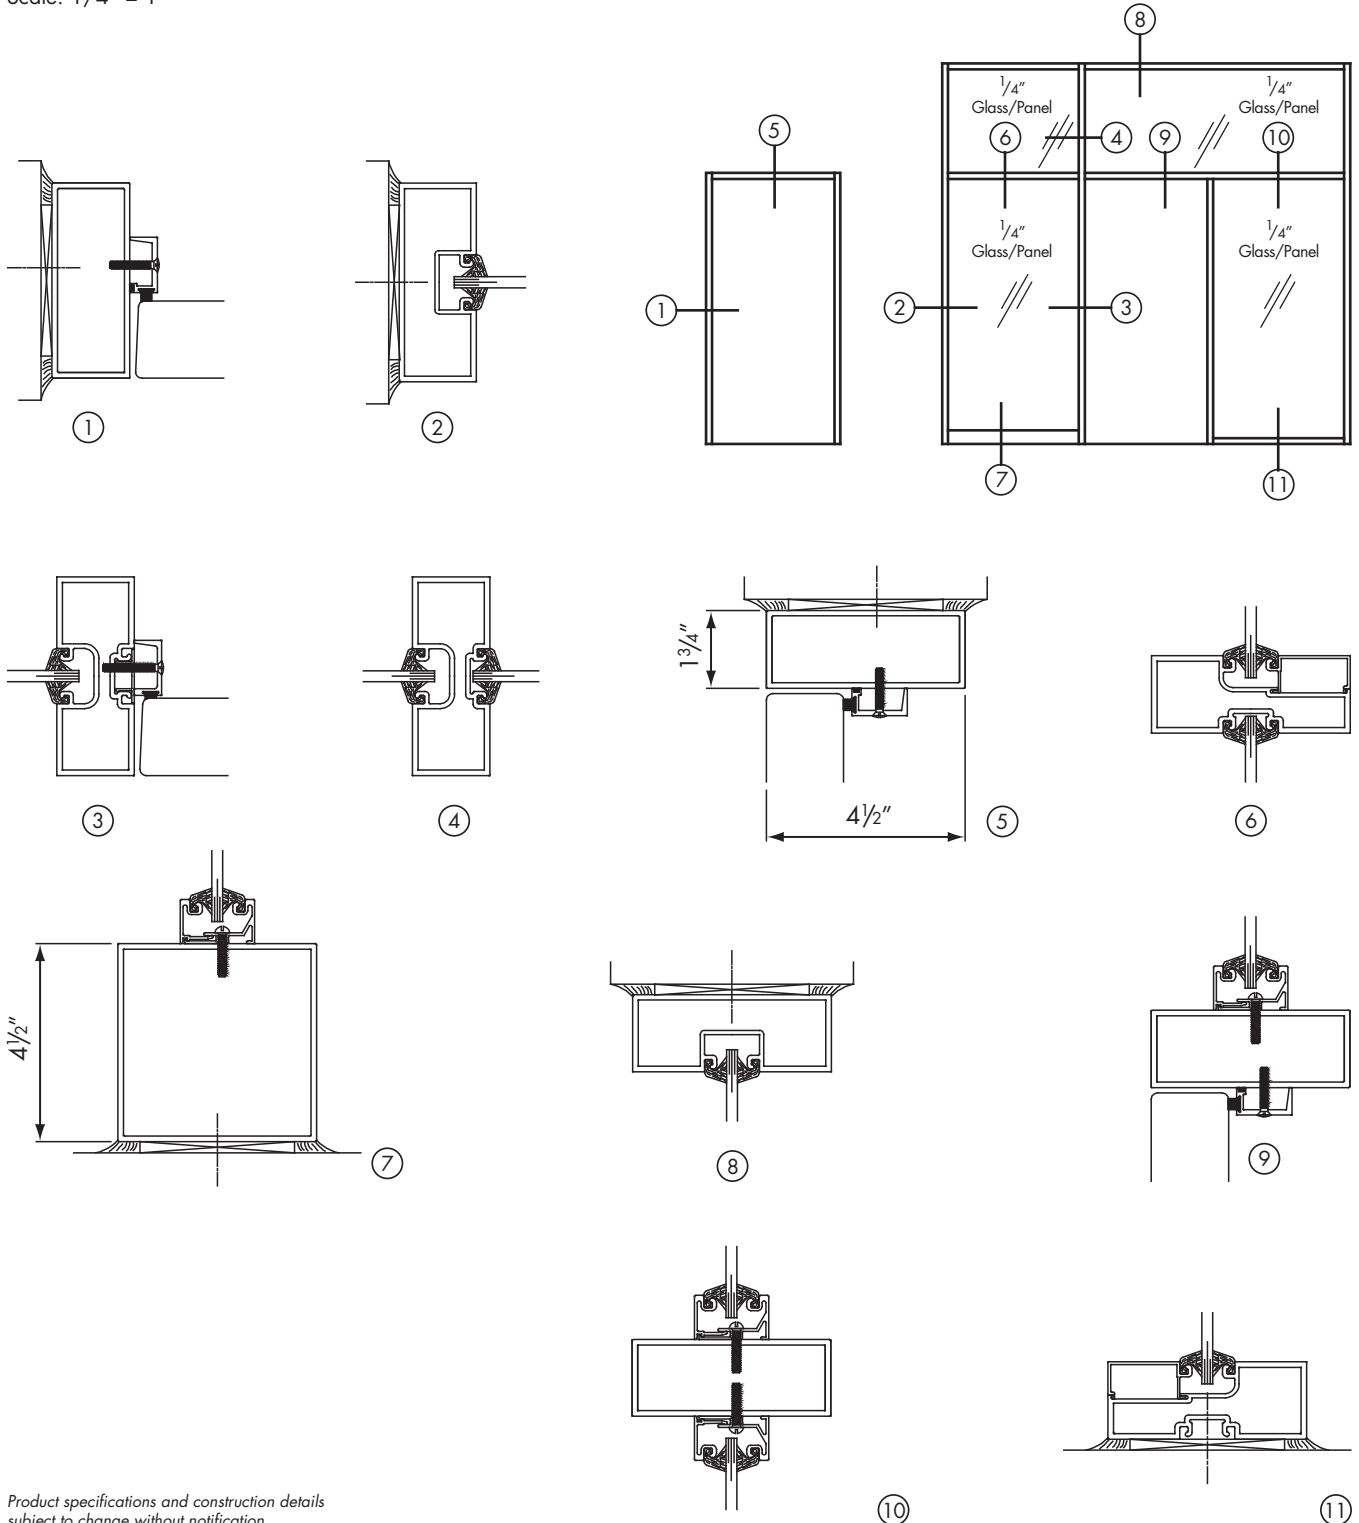

1-3/4" x 4-1/2" Flush Glazed Heavy Wall

Scale: 1/4" = 1

Product specifications and construction details subject to change without notification.

Special-Lite, Inc.

P.O. Box 6, Decatur, MI 49045

Ph: 800.821.6531 • Fx: 800.423.7610 • www.special-lite.com