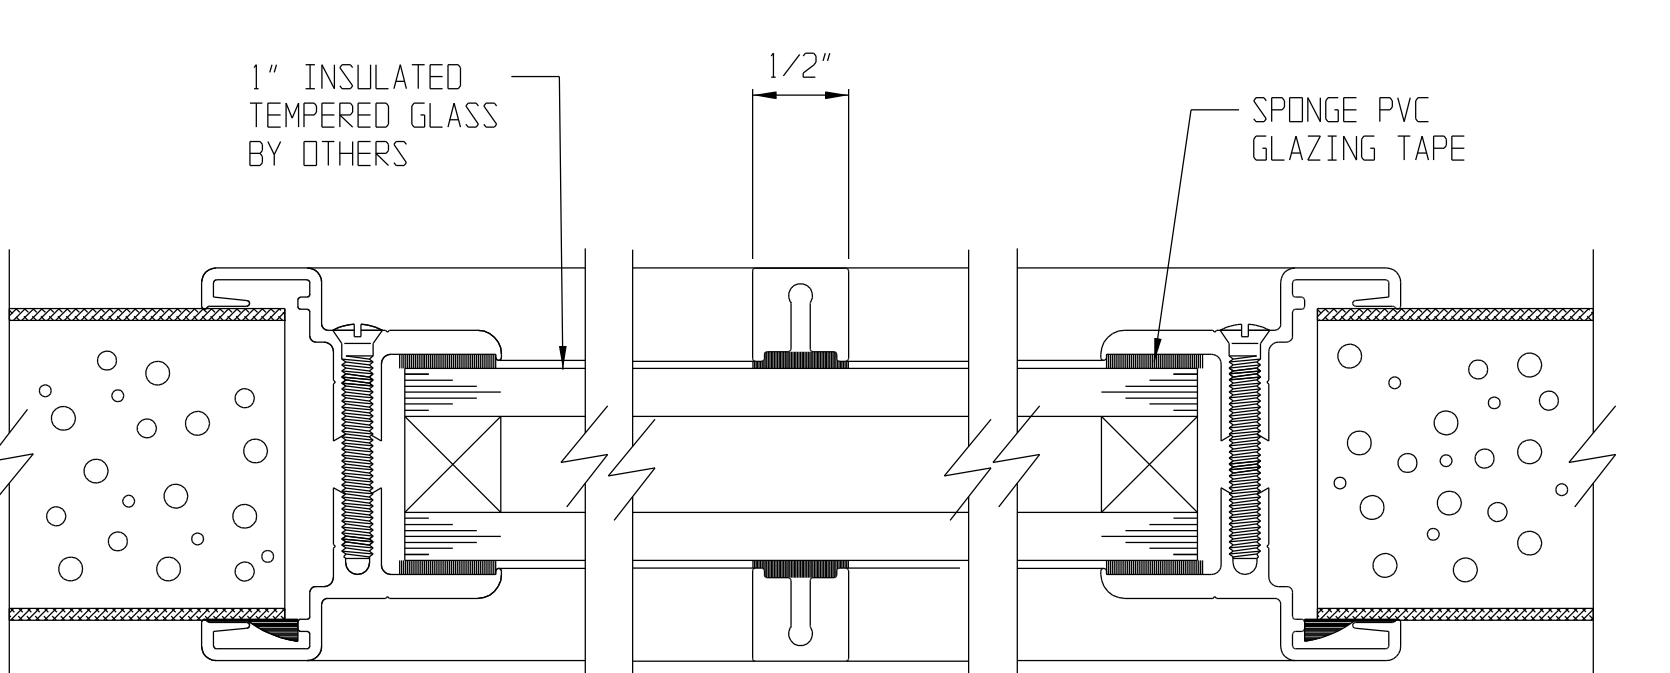

1/4" GLASS VISION LITE KIT DETAIL

1/2" GLASS VISION LITE KIT DETAIL

1" INS. GLASS VISION LITE KIT DETAIL

1/4" GLASS VISION LITE KIT DETAIL WITH EXTERNAL MUNTIN

1/2" GLASS VISION LITE KIT DETAIL WITH EXTERNAL MUNTIN

1" INS. GLASS VISION LITE KIT DETAIL WITH EXTERNAL MUNTIN

1" INS. GLASS VISION LITE KIT DETAIL WITH INTERNAL MUNTIN

LOUVER WITH INSECT SCREEN