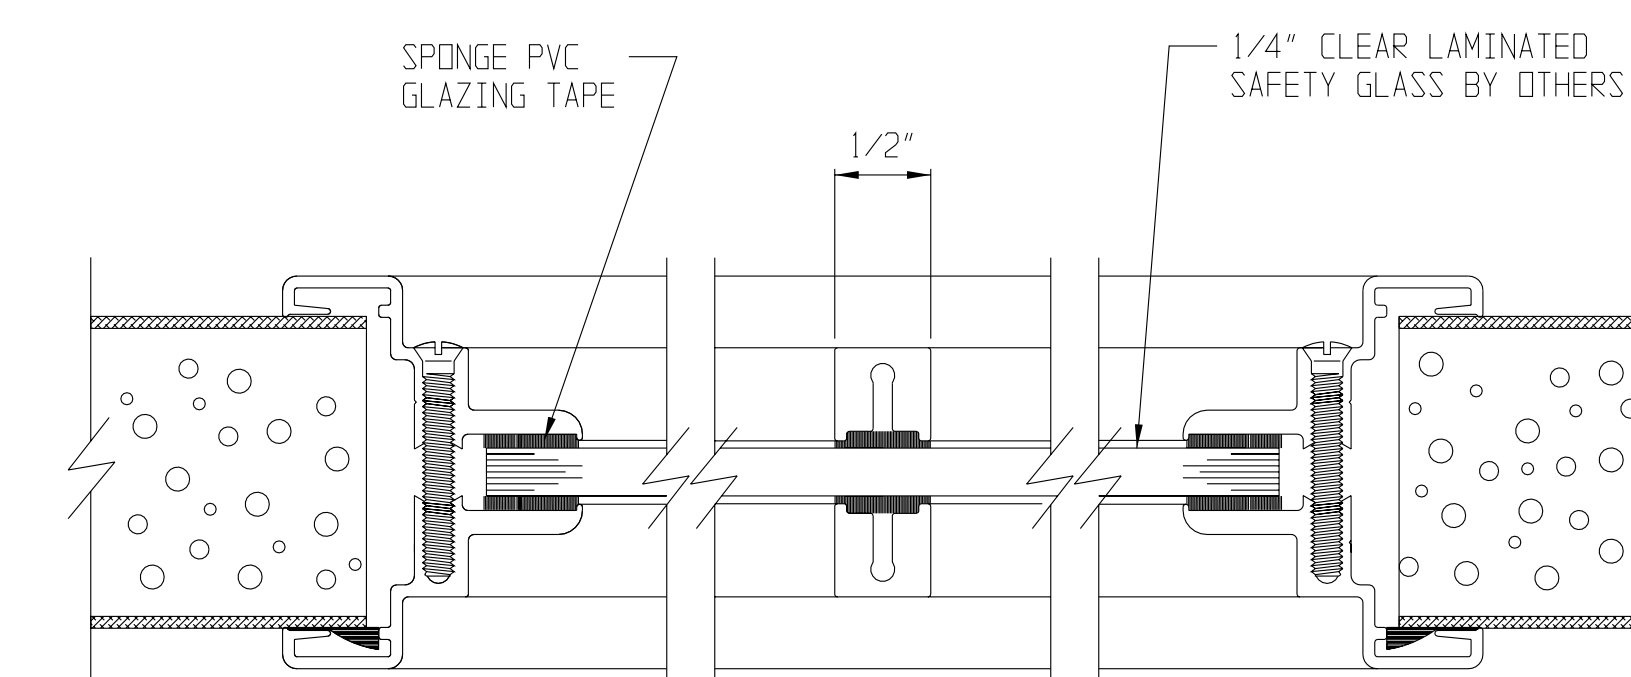

SL-16 FLUSH DOOR DETAILS

CONTINUOUS HINGE JAMB DETAIL

LOCK JAMB DETAIL

HEAD DETAIL

SILL DETAIL

MEETING STILES RIM PANICS (STANDARD)

MEETING STILES MORTISE LOCK

MEETING STILES (OPTIONAL)

1/4" GLASS VISION LITE KIT DETAIL

1/2" GLASS VISION LITE KIT DETAIL

1" INS. GLASS VISION LITE KIT DETAIL

1/4" GLASS VISION LITE KIT DETAIL WITH EXTERNAL MUNTIN

1/2" GLASS VISION LITE KIT DETAIL WITH EXTERNAL MUNTIN

1" INS. GLASS VISION LITE KIT DETAIL WITH EXTERNAL MUNTIN

1" INS. GLASS VISION LITE KIT DETAIL WITH INTERNAL MUNTIN

LOUVER WITH INSECT SCREEN