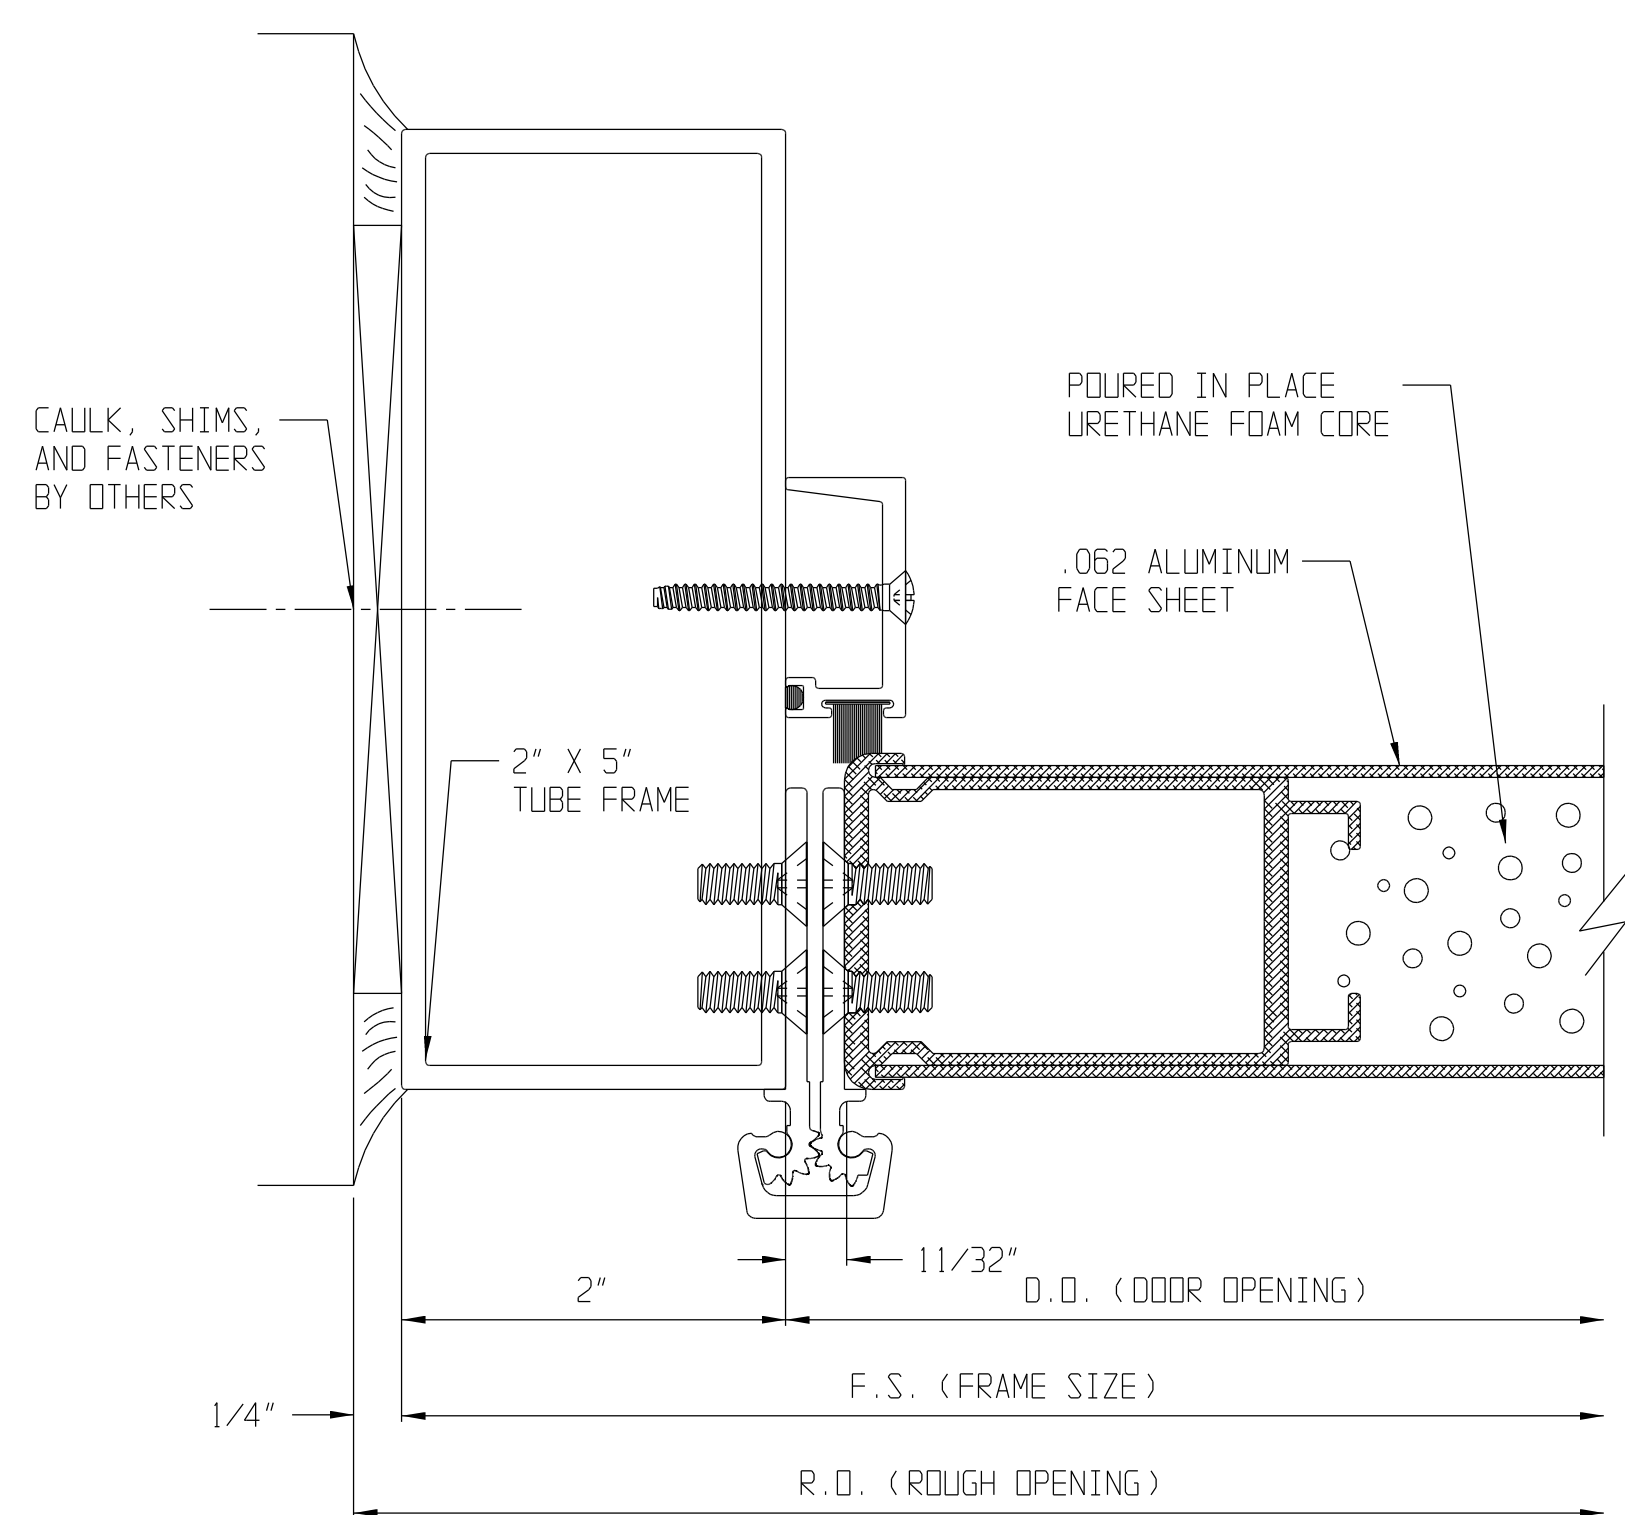

SL-16 FLUSH DOOR DETAILS

CONTINUOUS HINGE JAMB DETAIL

LOCK JAMB DETAIL

HEAD DETAIL

SILL DETAIL

MEETING STILES RIM PANICS (STANDARD)

MEETING STILES MORTISE LOCK

MEETING STILES (OPTIONAL)

1/4" GLASS VISION LITE KIT DETAIL

1/2" GLASS VISION LITE KIT DETAIL

1" INS. GLASS VISION LITE KIT DETAIL

1/4" GLASS VISION LITE KIT DETAIL WITH EXTERNAL MUNTIN

1/2" GLASS VISION LITE KIT DETAIL WITH EXTERNAL MUNTIN

1" INS. GLASS VISION LITE KIT DETAIL WITH EXTERNAL MUNTIN

1" INS. GLASS VISION LITE KIT DETAIL WITH INTERNAL MUNTIN

LOUVER WITH INSECT SCREEN