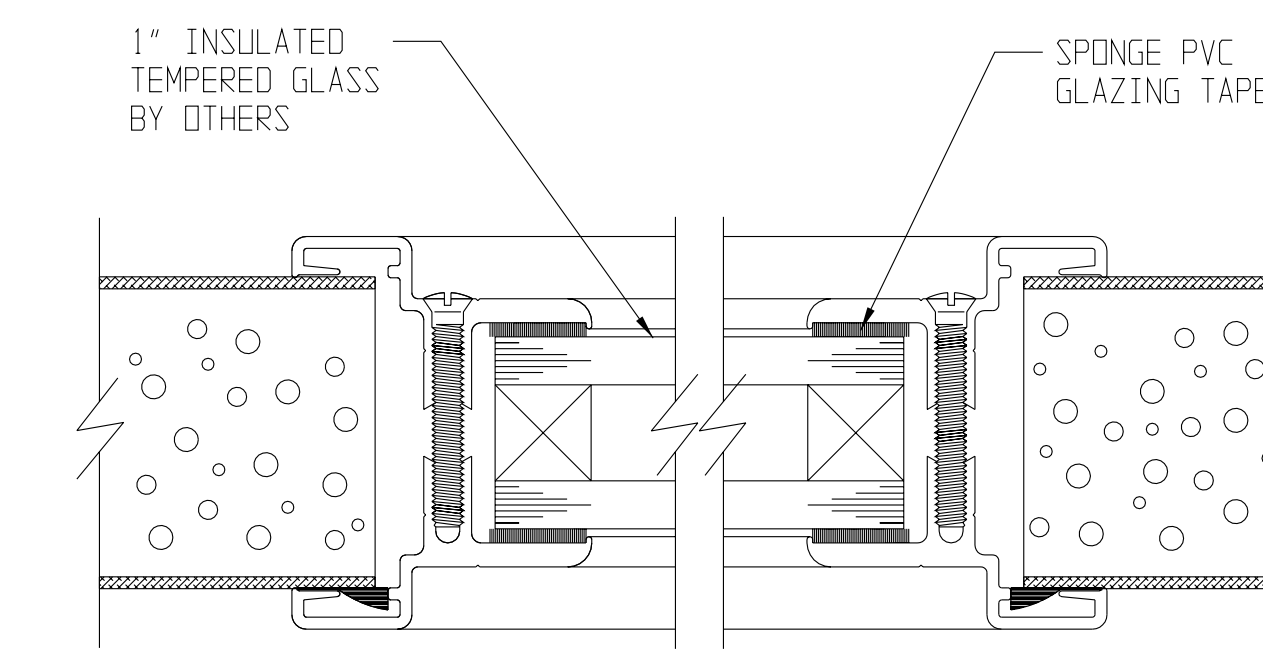

SL-16 FLUSH DOOR DETAILS

CONTINUOUS HINGE JAMB DETAIL

LOCK JAMB DETAIL

HEAD DETAIL

SILL DETAIL

MEETING STILES RIM PANICS (STANDARD)

MEETING STILES MORTISE LOCK

MEETING STILES (OPTIONAL)

1/4" GLASS VISION LITE KIT DETAIL

1/2" GLASS VISION LITE KIT DETAIL

1" INS. GLASS VISION LITE KIT DETAIL

1/4" GLASS VISION LITE KIT DETAIL WITH EXTERNAL MUNTIN

1/2" GLASS VISION LITE KIT DETAIL WITH EXTERNAL MUNTIN

1" INS. GLASS VISION LITE KIT DETAIL WITH EXTERNAL MUNTIN

1" INS. GLASS VISION LITE KIT DETAIL WITH INTERNAL MUNTIN

LOUVER WITH INSECT SCREEN