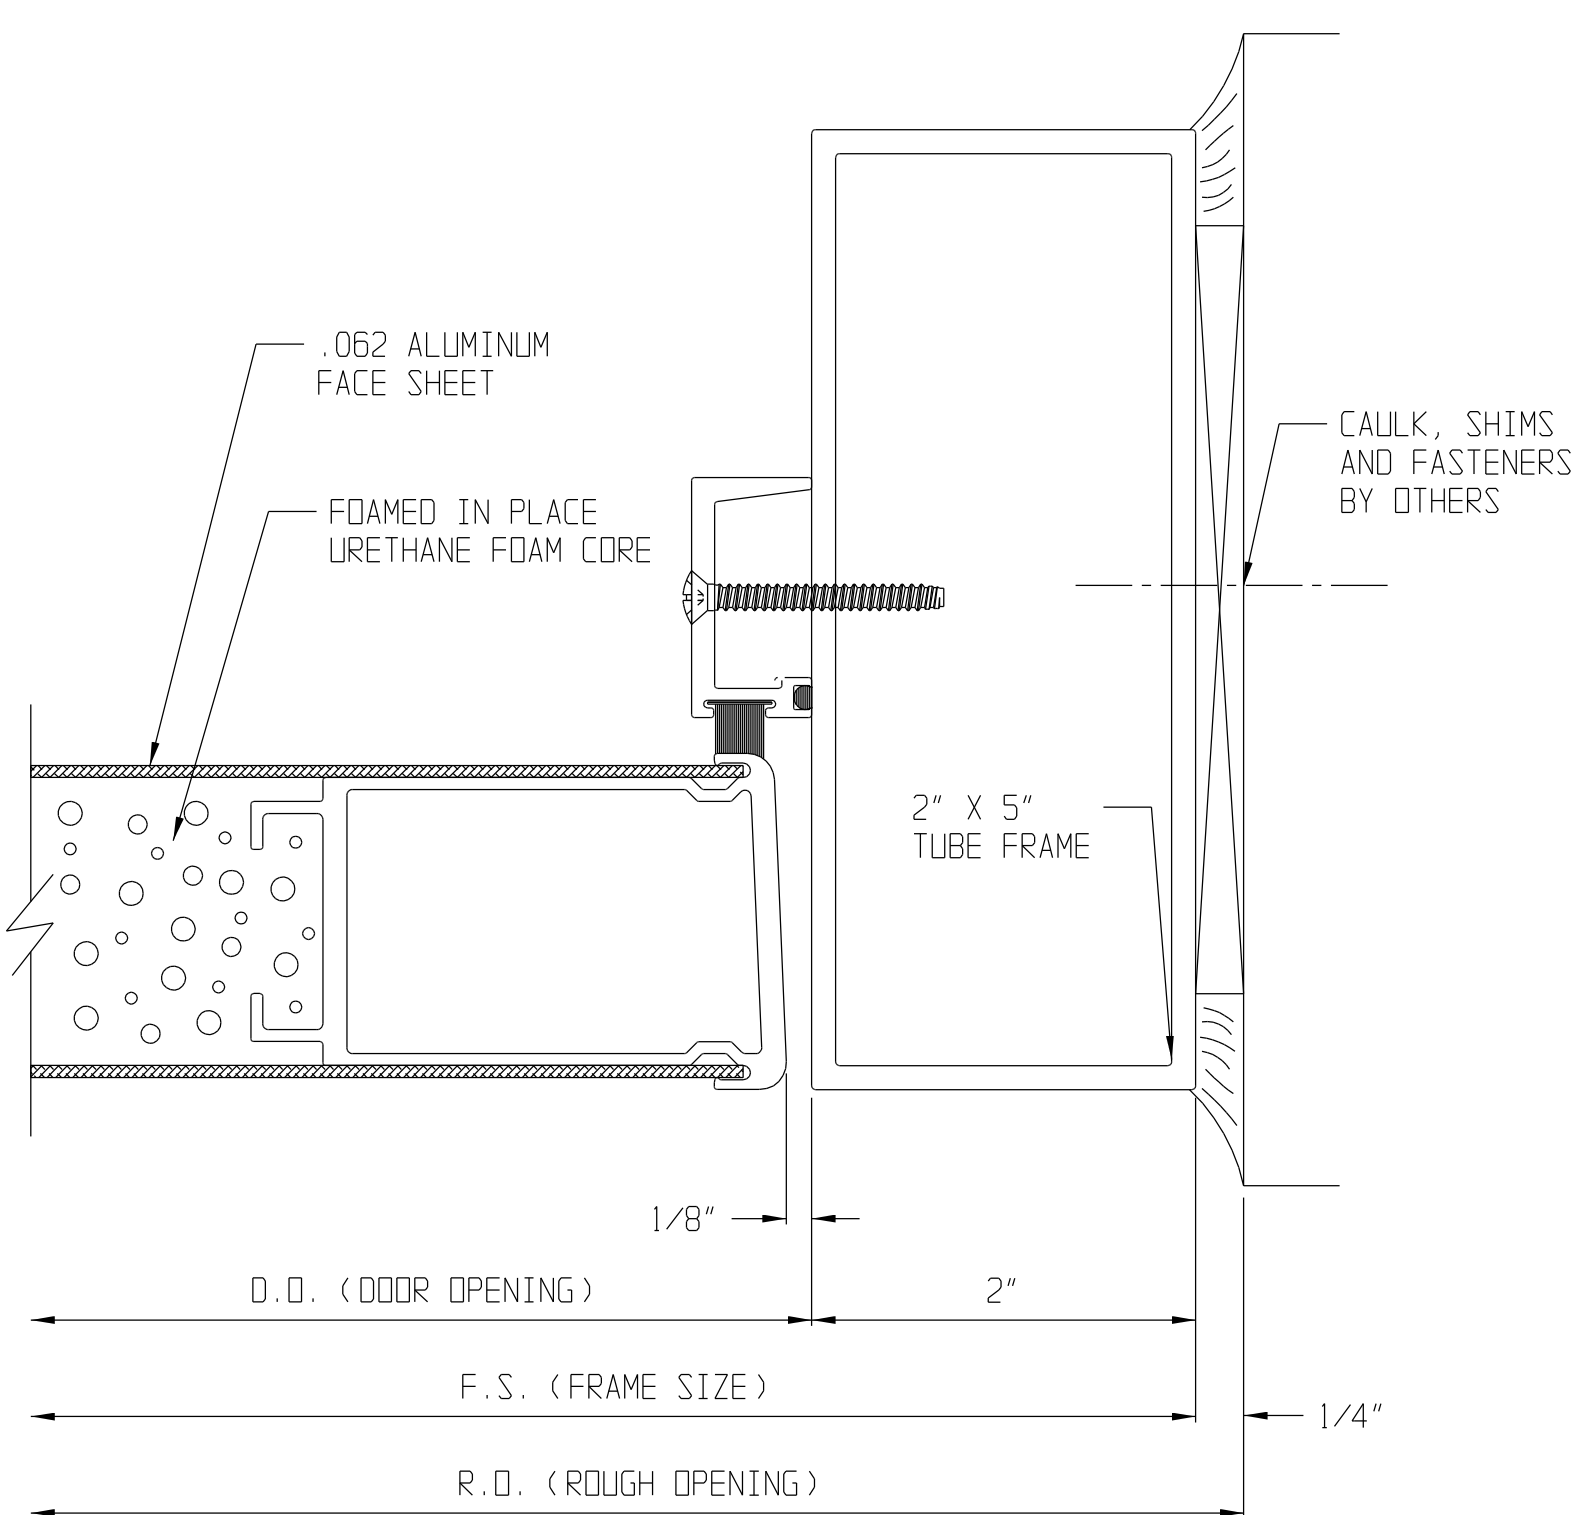

SL-16 FLUSH DOOR DETAILS

CONTINUOUS HINGE JAMB DETAIL

LOCK JAMB DETAIL

HEAD DETAIL

SILL DETAIL

MEETING STILES RIM PANICS (STANDARD)

MEETING STILES MORTISE LOCK

MEETING STILES (OPTIONAL)

1/4" GLASS VISION LITE KIT DETAIL

1/2" GLASS VISION LITE KIT DETAIL

1" INS. GLASS VISION LITE KIT DETAIL

1/4" GLASS VISION LITE KIT DETAIL WITH EXTERNAL MUNTIN

1/2" GLASS VISION LITE KIT DETAIL WITH EXTERNAL MUNTIN

1" INS. GLASS VISION LITE KIT DETAIL WITH EXTERNAL MUNTIN

1" INS. GLASS VISION LITE KIT DETAIL WITH INTERNAL MUNTIN

LOUVER WITH INSECT SCREEN