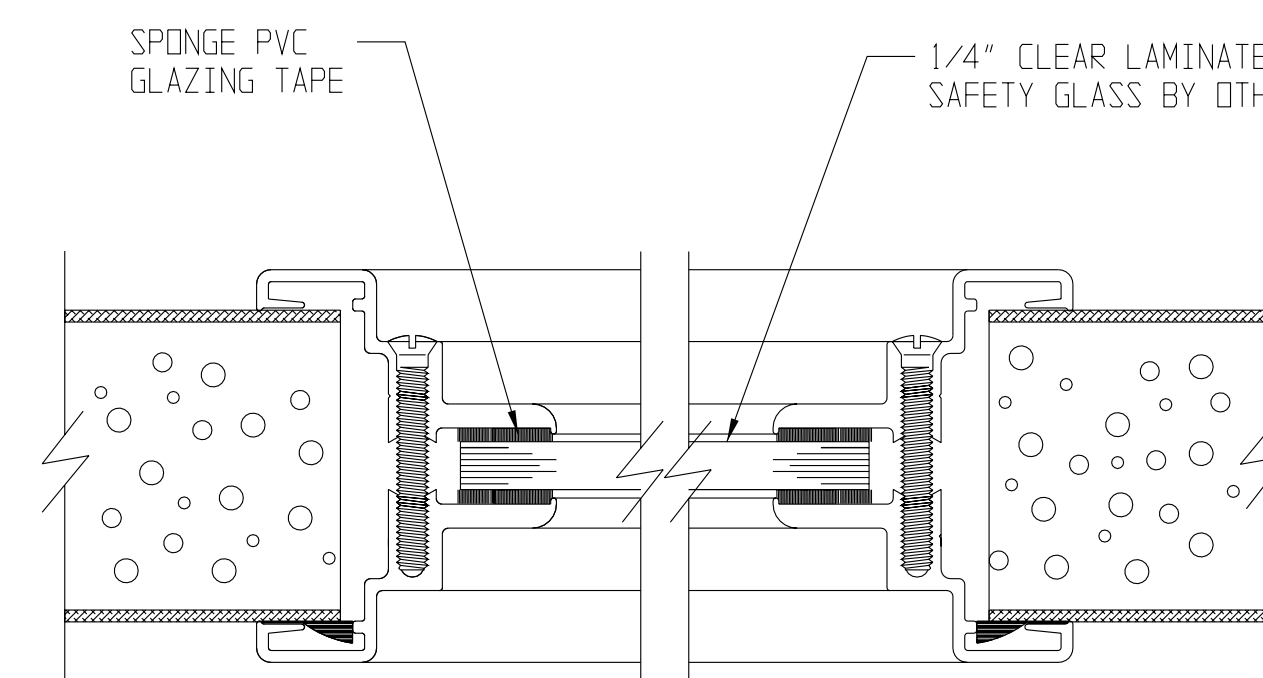

SL-16 FLUSH DOOR DETAILS

CONTINUOUS HINGE JAMB DETAIL

LOCK JAMB DETAIL

HEAD DETAIL

SILL DETAIL

MEETING STILES RIM PANICS (STANDARD)

MEETING STILES MORTISE LOCK

MEETING STILES (OPTIONAL)

1/4" GLASS VISION LITE KIT DETAIL

1/2" GLASS VISION LITE KIT DETAIL

1" INS. GLASS VISION LITE KIT DETAIL

1/4" GLASS VISION LITE KIT DETAIL WITH EXTERNAL MUNTIN

1/2" GLASS VISION LITE KIT DETAIL WITH EXTERNAL MUNTIN

1" INS. GLASS VISION LITE KIT DETAIL WITH EXTERNAL MUNTIN

1" INS. GLASS VISION LITE KIT DETAIL WITH INTERNAL MUNTIN

LOUVER WITH INSECT SCREEN