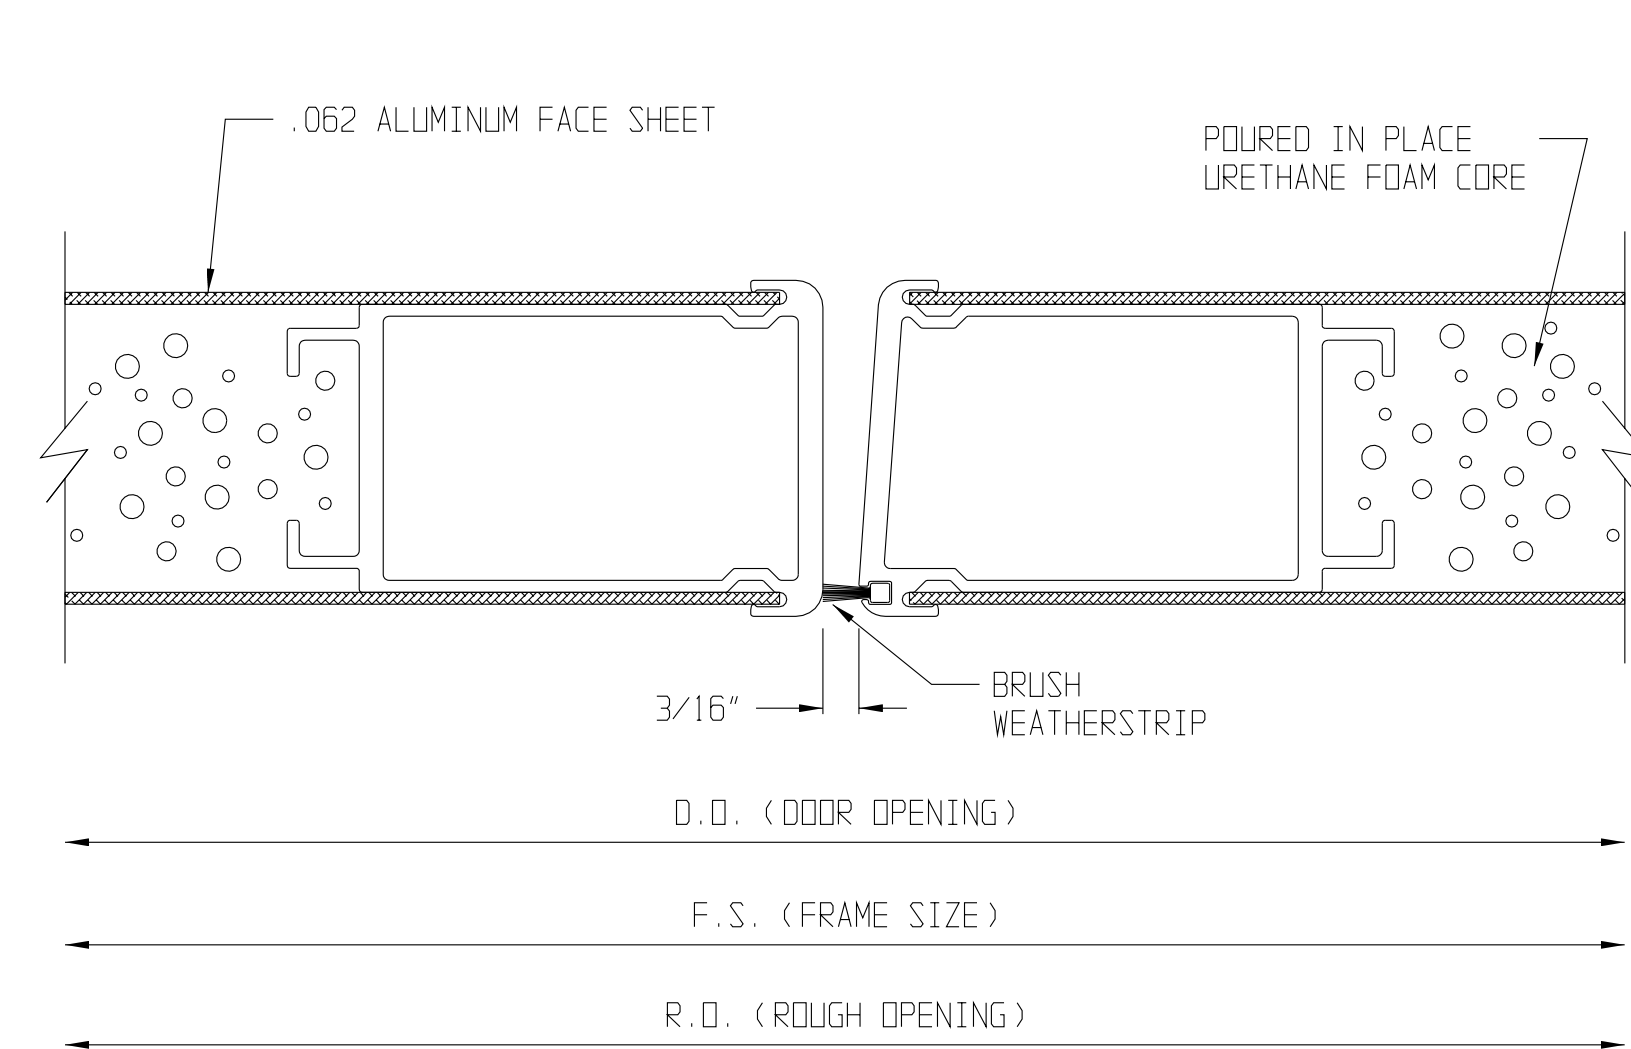

SL-16 FLUSH DOOR DETAILS

CONTINUOUS HINGE JAMB DETAIL

LOCK JAMB DETAIL

HEAD DETAIL

SILL DETAIL

MEETING STILES RIM PANICS (STANDARD)

MEETING STILES MORTISE LOCK

MEETING STILES (OPTIONAL)

1/4" GLASS VISION LITE KIT DETAIL

1/2" GLASS VISION LITE KIT DETAIL

1" INS. GLASS VISION LITE KIT DETAIL

1/4" GLASS VISION LITE KIT DETAIL WITH EXTERNAL MUNTIN

1/2" GLASS VISION LITE KIT DETAIL WITH EXTERNAL MUNTIN

1" INS. GLASS VISION LITE KIT DETAIL WITH EXTERNAL MUNTIN

1" INS. GLASS VISION LITE KIT DETAIL WITH INTERNAL MUNTIN

LOUVER WITH INSECT SCREEN