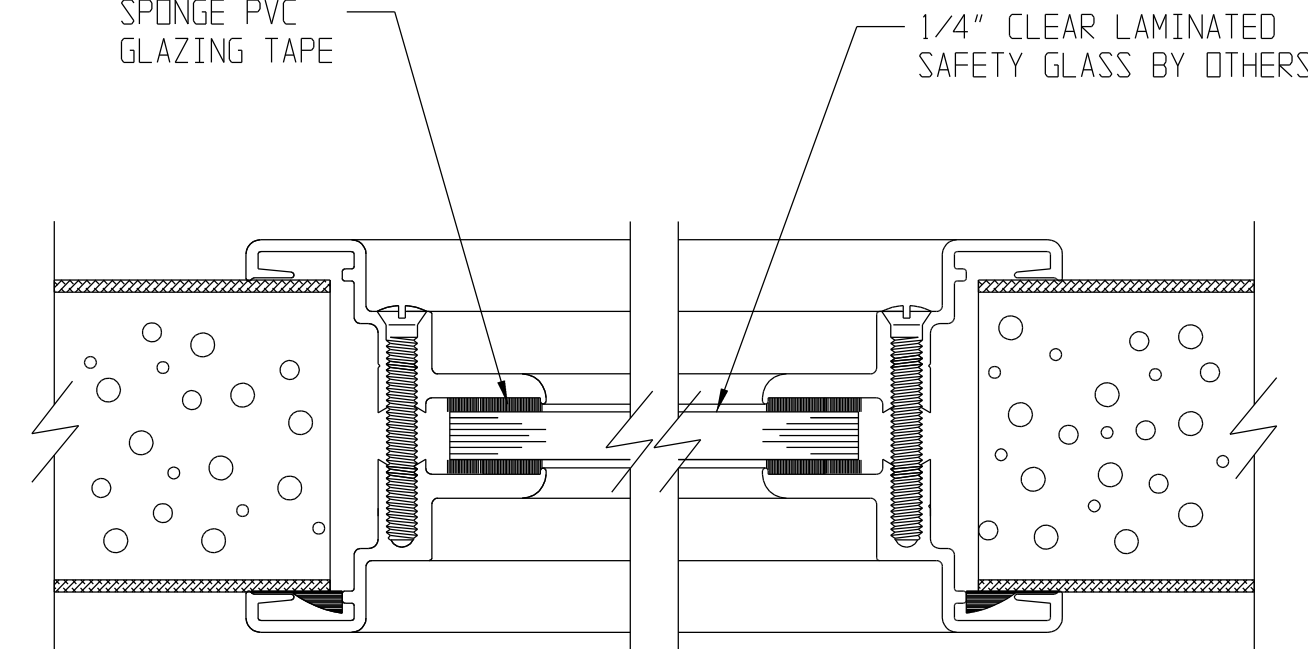

SL-16 FLUSH DOOR DETAILS

CONTINUOUS HINGE JAMB DETAIL

LOCK JAMB DETAIL

HEAD DETAIL

SILL DETAIL

MEETING STILES RIM PANICS (STANDARD)

MEETING STILES MORTISE LOCK

MEETING STILES (OPTIONAL)

1/4" GLASS VISION LITE KIT DETAIL

1/2" GLASS VISION LITE KIT DETAIL

1" INS. GLASS VISION LITE KIT DETAIL

1/4" GLASS VISION LITE KIT DETAIL WITH EXTERNAL MUNTIN

1/2" GLASS VISION LITE KIT DETAIL WITH EXTERNAL MUNTIN

1" INS. GLASS VISION LITE KIT DETAIL WITH EXTERNAL MUNTIN

1" INS. GLASS VISION LITE KIT DETAIL WITH INTERNAL MUNTIN

LOUVER WITH INSECT SCREEN