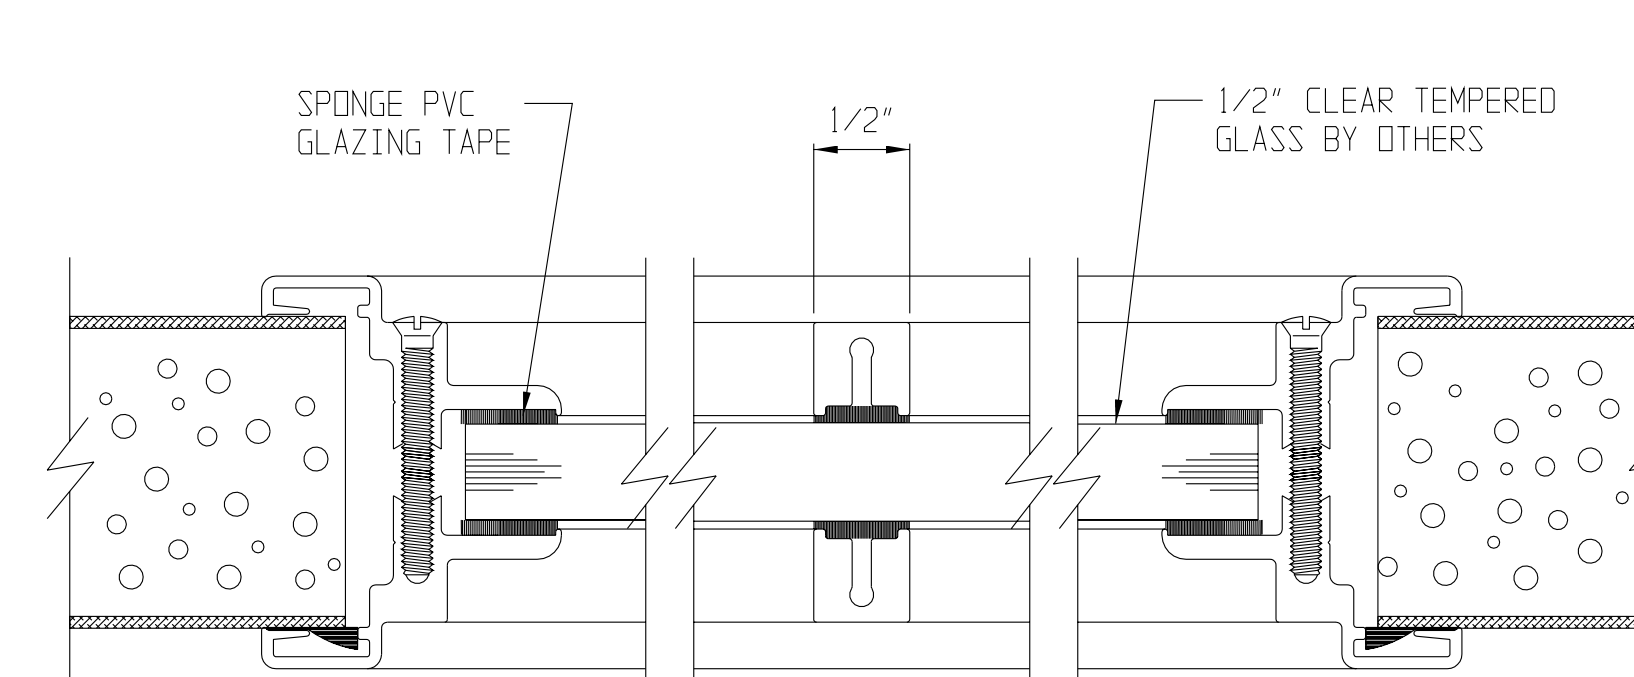

1/4" GLASS VISION LITE KIT DETAIL

1/2" GLASS VISION LITE KIT DETAIL

1" INS. GLASS VISION LITE KIT DETAIL

1/4" GLASS VISION LITE KIT DETAIL WITH EXTERNAL MUNTIN

1/2" GLASS VISION LITE KIT DETAIL WITH EXTERNAL MUNTIN

1" INS. GLASS VISION LITE KIT DETAIL WITH EXTERNAL MUNTIN

1" INS. GLASS VISION LITE KIT DETAIL WITH INTERNAL MUNTIN

LOUVER WITH INSECT SCREEN