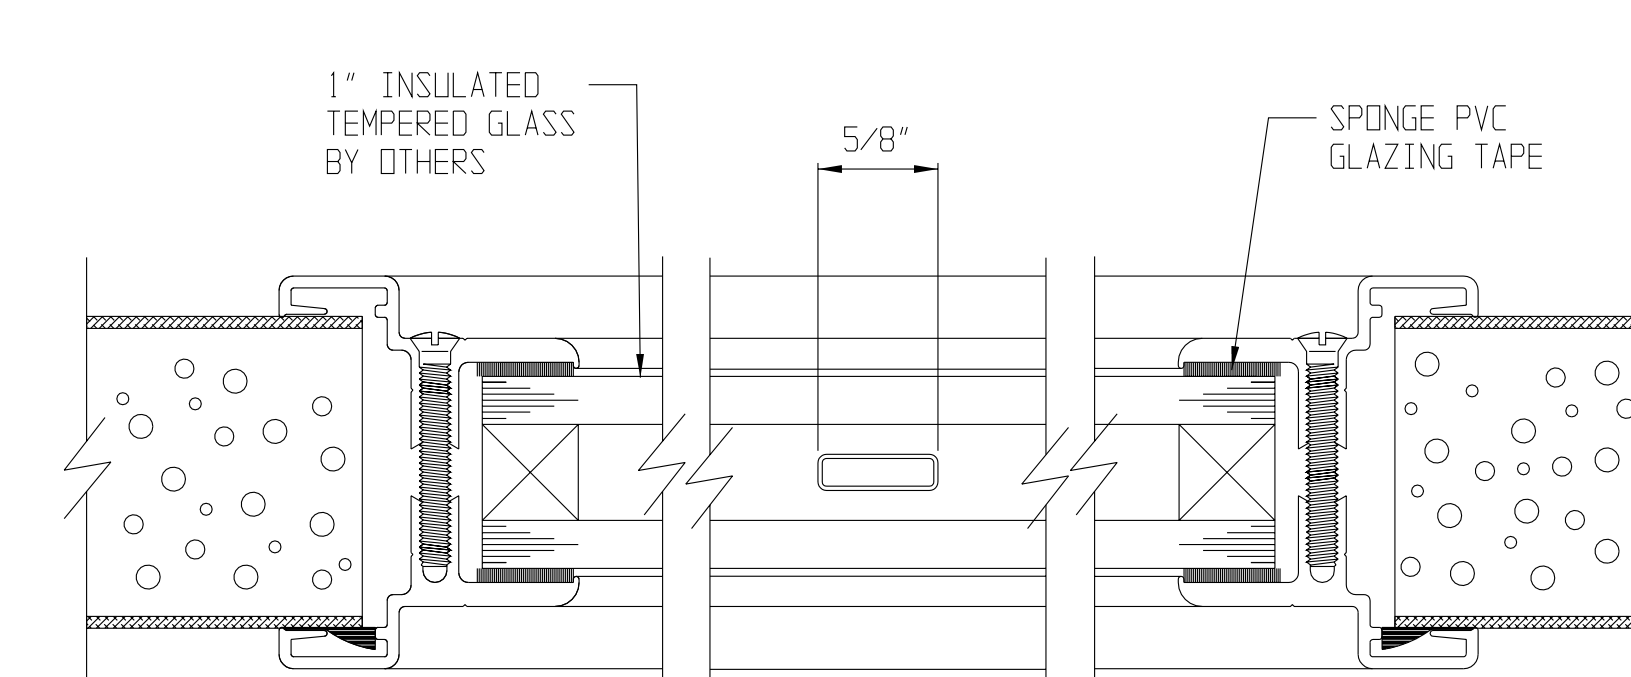

1/4" GLASS VISION LITE KIT DETAIL

1/2" GLASS VISION LITE KIT DETAIL

1" INS. GLASS VISION LITE KIT DETAIL

1/4" GLASS VISION LITE KIT DETAIL WITH EXTERNAL MUNTIN

1/2" GLASS VISION LITE KIT DETAIL WITH EXTERNAL MUNTIN

1" INS. GLASS VISION LITE KIT DETAIL WITH EXTERNAL MUNTIN

1" INS. GLASS VISION LITE KIT DETAIL WITH INTERNAL MUNTIN

LOUVER WITH INSECT SCREEN