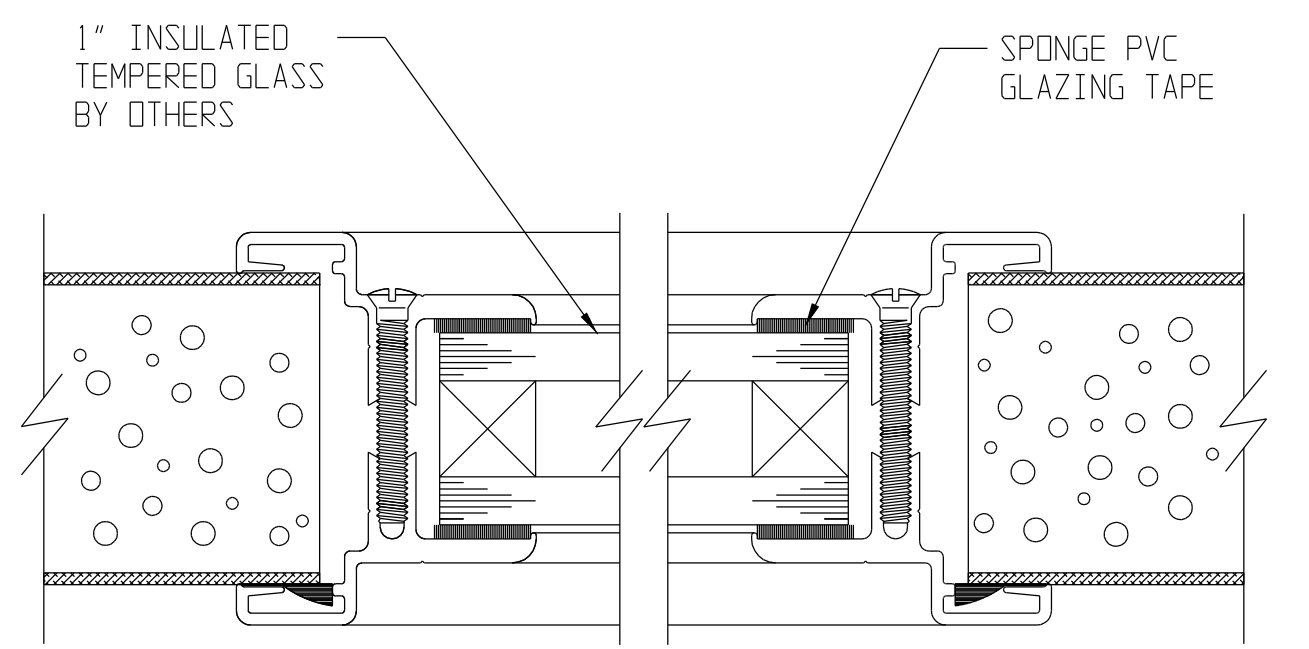

SL-16 FLUSH DOOR DETAILS

CONTINUOUS HINGE JAMB DETAIL

LOCK JAMB DETAIL

HEAD DETAIL

SILL DETAIL

MEETING STILES RIM PANICS (STANDARD)

MEETING STILES MORTISE LOCK

MEETING STILES (OPTIONAL)

1/4" GLASS VISION LITE KIT DETAIL

1/2" GLASS VISION LITE KIT DETAIL

1" INS. GLASS VISION LITE KIT DETAIL

1/4" GLASS VISION LITE KIT DETAIL WITH EXTERNAL MUNTIN

1/2" GLASS VISION LITE KIT DETAIL WITH EXTERNAL MUNTIN

1" INS. GLASS VISION LITE KIT DETAIL WITH EXTERNAL MUNTIN

1" INS. GLASS VISION LITE KIT DETAIL WITH INTERNAL MUNTIN

LOUVER WITH INSECT SCREEN