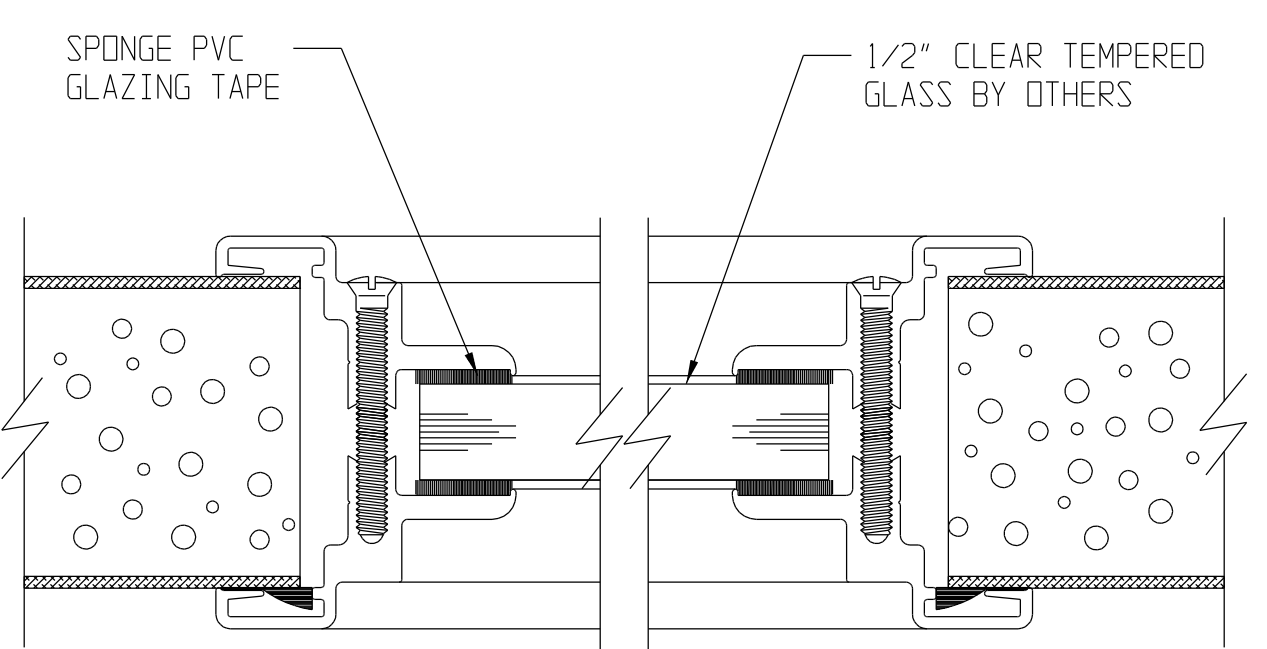

SL-16 FLUSH DOOR DETAILS

CONTINUOUS HINGE JAMB DETAIL

LOCK JAMB DETAIL

HEAD DETAIL

SILL DETAIL

MEETING STILES RIM PANICS (STANDARD)

MEETING STILES MORTISE LOCK

MEETING STILES (OPTIONAL)

1/4" GLASS VISION LITE KIT DETAIL

1/2" GLASS VISION LITE KIT DETAIL

1" INS. GLASS VISION LITE KIT DETAIL

1/4" GLASS VISION LITE KIT DETAIL WITH EXTERNAL MUNTIN

1/2" GLASS VISION LITE KIT DETAIL WITH EXTERNAL MUNTIN

1" INS. GLASS VISION LITE KIT DETAIL WITH EXTERNAL MUNTIN

1" INS. GLASS VISION LITE KIT DETAIL WITH INTERNAL MUNTIN

LOUVER WITH INSECT SCREEN