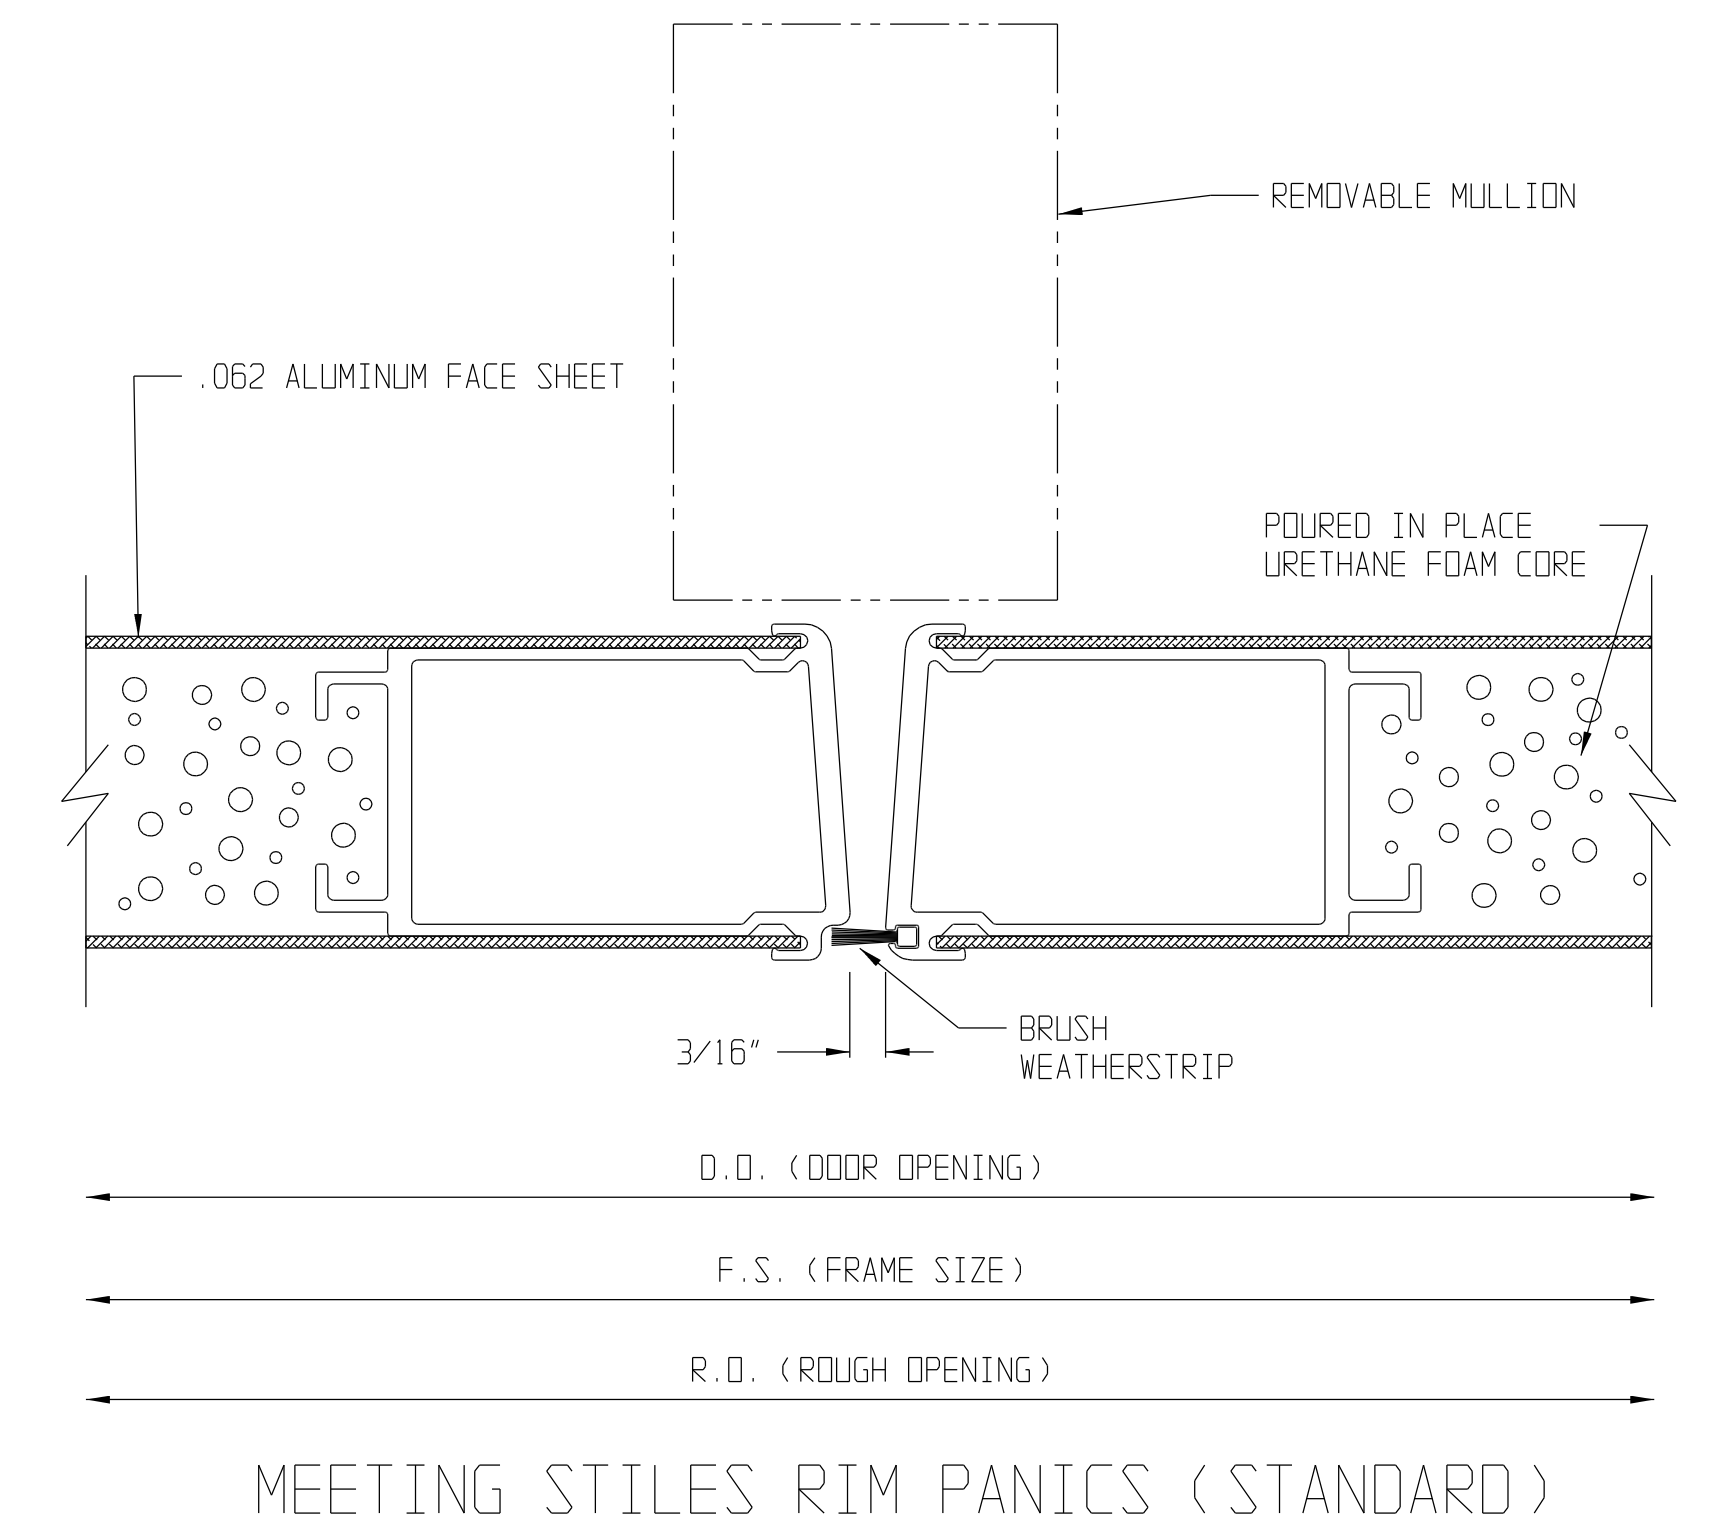

SL-16 FLUSH DOOR DETAILS

CONTINUOUS HINGE JAMB DETAIL

LOCK JAMB DETAIL

HEAD DETAIL

SILL DETAIL

MEETING STILES RIM PANICS (STANDARD)

MEETING STILES MORTISE LOCK

MEETING STILES (OPTIONAL)

1/4" GLASS VISION LITE KIT DETAIL

1/2" GLASS VISION LITE KIT DETAIL

1" INS. GLASS VISION LITE KIT DETAIL

1/4" GLASS VISION LITE KIT DETAIL WITH EXTERNAL MUNTIN

1/2" GLASS VISION LITE KIT DETAIL WITH EXTERNAL MUNTIN

1" INS. GLASS VISION LITE KIT DETAIL WITH EXTERNAL MUNTIN

1" INS. GLASS VISION LITE KIT DETAIL WITH INTERNAL MUNTIN

LOUVER WITH INSECT SCREEN