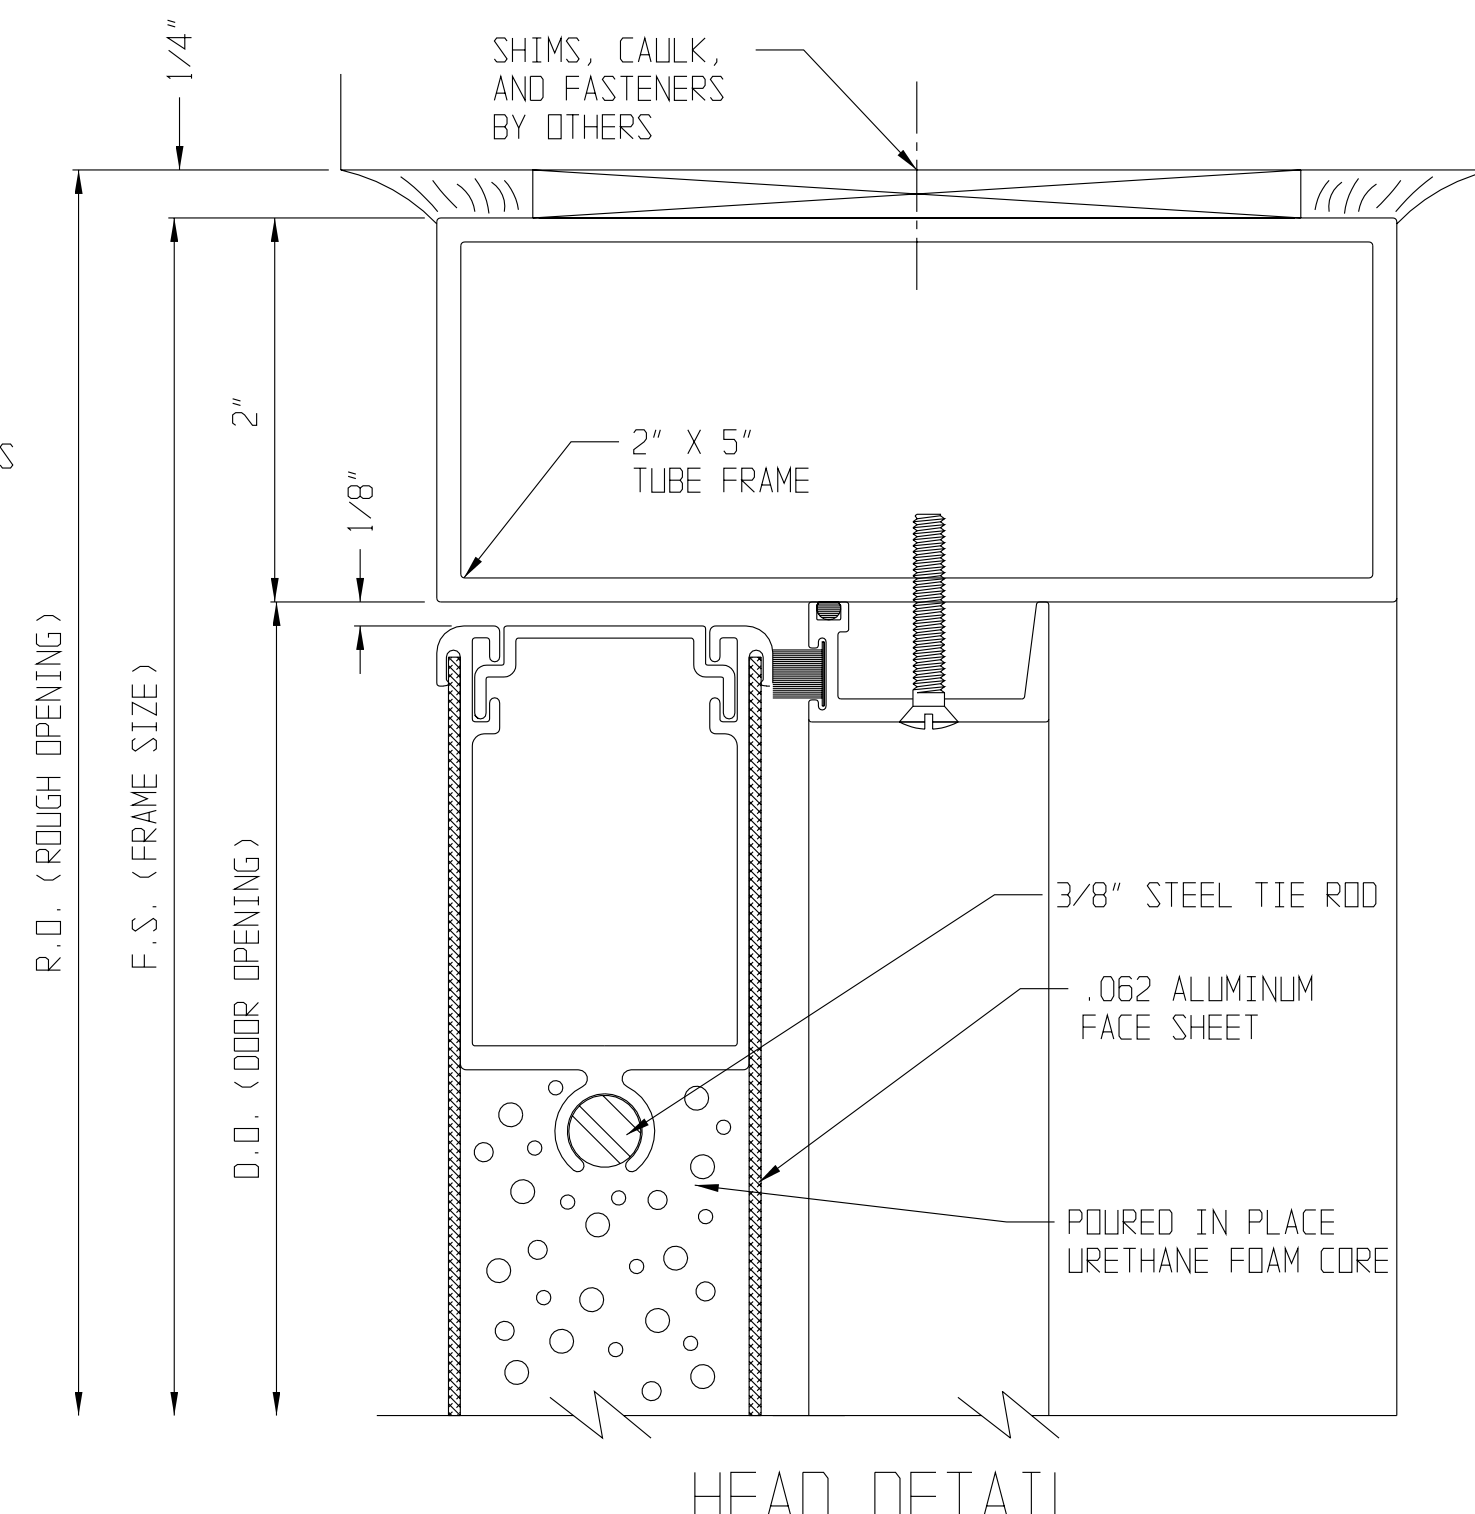

SL-16 FLUSH DOOR DETAILS

CONTINUOUS HINGE JAMB DETAIL

LOCK JAMB DETAIL

HEAD DETAIL

SILL DETAIL

MEETING STILES RIM PANICS (STANDARD)

MEETING STILES MORTISE LOCK

MEETING STILES (OPTIONAL)

1/4" GLASS VISION LITE KIT DETAIL

1/2" GLASS VISION LITE KIT DETAIL

1" INS. GLASS VISION LITE KIT DETAIL

1/4" GLASS VISION LITE KIT DETAIL WITH EXTERNAL MUNTIN

1/2" GLASS VISION LITE KIT DETAIL WITH EXTERNAL MUNTIN

1" INS. GLASS VISION LITE KIT DETAIL WITH EXTERNAL MUNTIN

1" INS. GLASS VISION LITE KIT DETAIL WITH INTERNAL MUNTIN

LOUVER WITH INSECT SCREEN