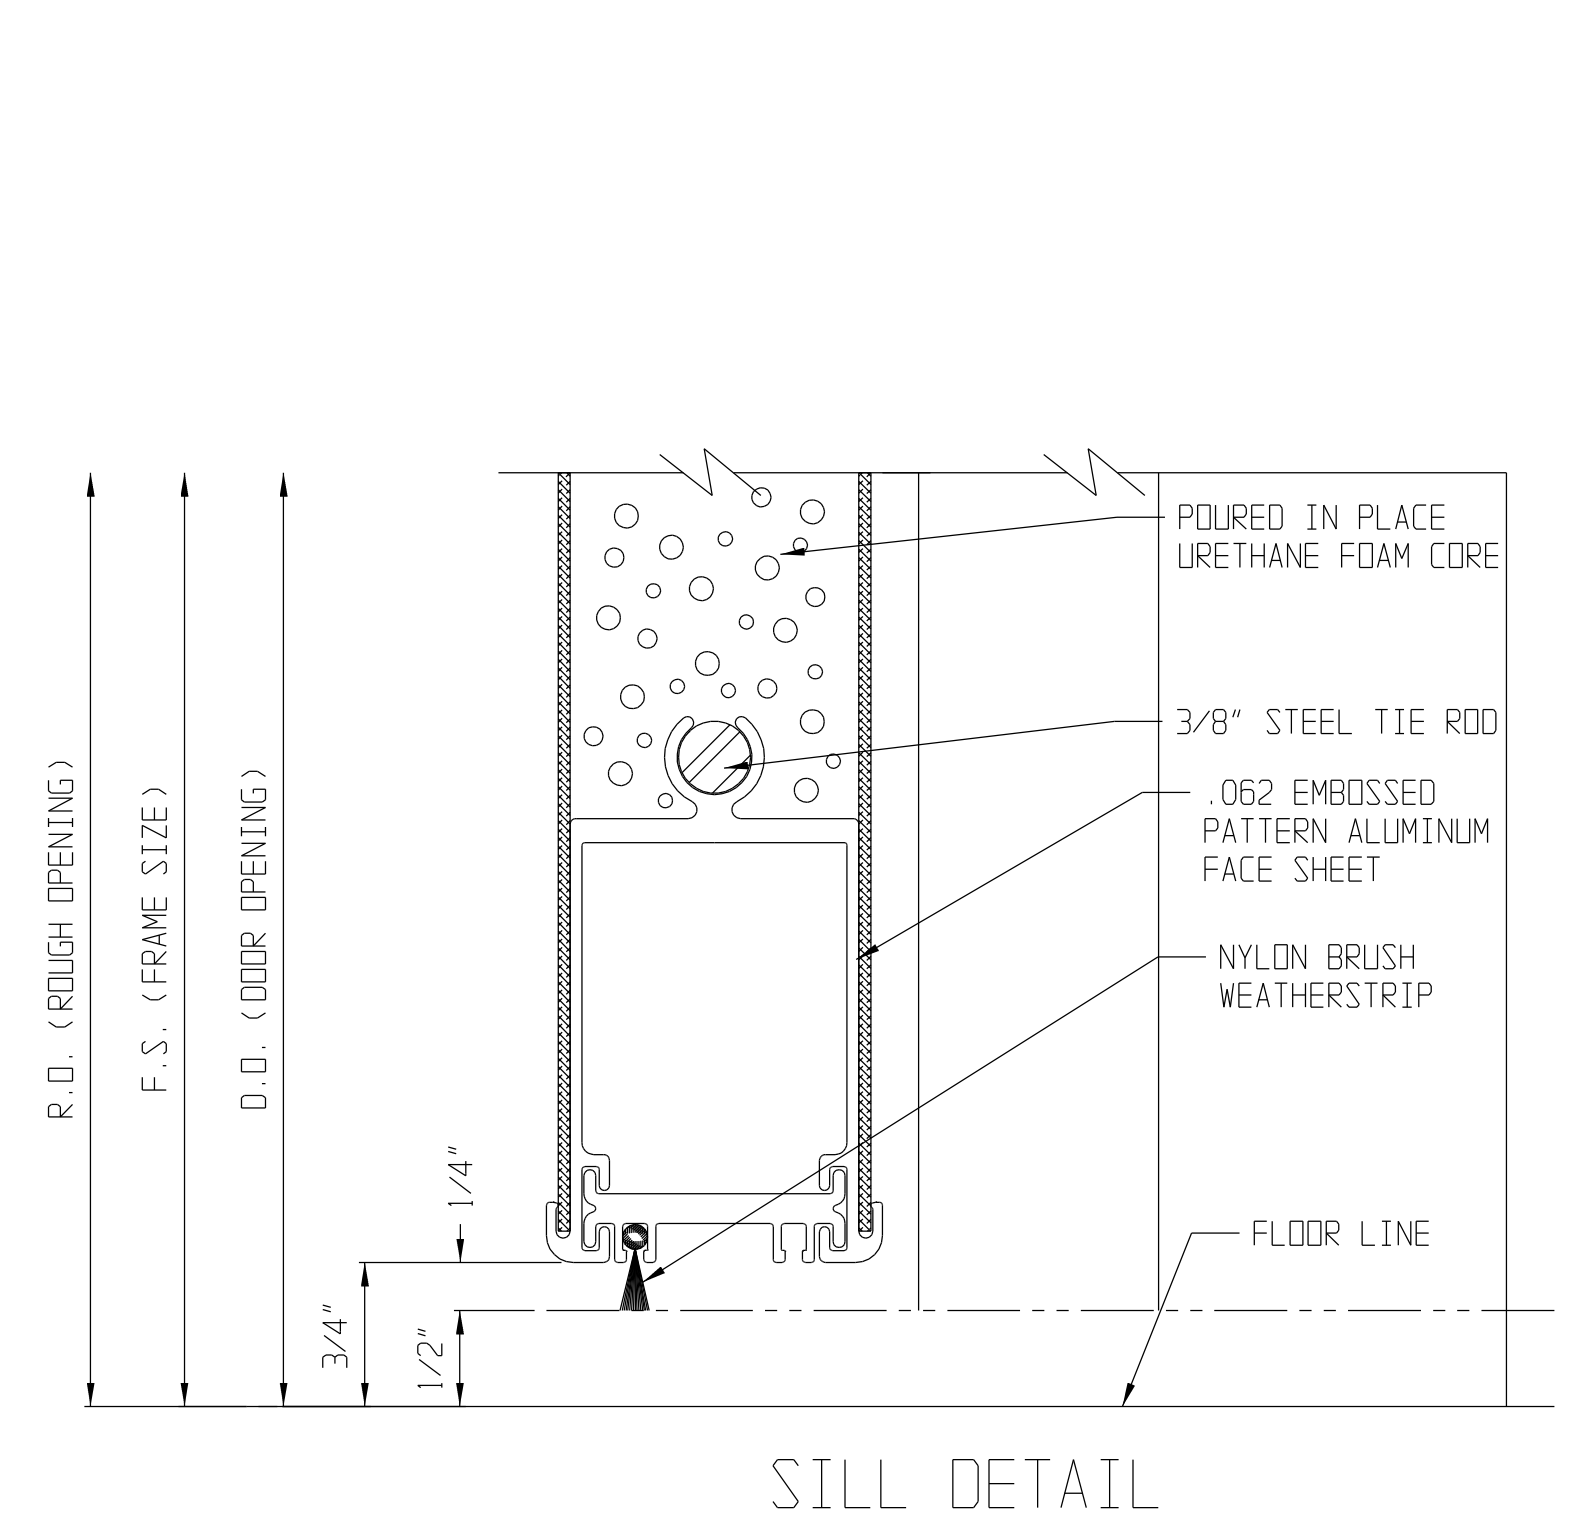

SL-16 FLUSH DOOR DETAILS

CONTINUOUS HINGE JAMB DETAIL

LOCK JAMB DETAIL

HEAD DETAIL

SILL DETAIL

MEETING STILES RIM PANICS (STANDARD)

MEETING STILES MORTISE LOCK

MEETING STILES (OPTIONAL)

1/4" GLASS VISION LITE KIT DETAIL

1/2" GLASS VISION LITE KIT DETAIL

1" INS. GLASS VISION LITE KIT DETAIL

1/4" GLASS VISION LITE KIT DETAIL WITH EXTERNAL MUNTIN

1/2" GLASS VISION LITE KIT DETAIL WITH EXTERNAL MUNTIN

1" INS. GLASS VISION LITE KIT DETAIL WITH EXTERNAL MUNTIN

1" INS. GLASS VISION LITE KIT DETAIL WITH INTERNAL MUNTIN

LOUVER WITH INSECT SCREEN