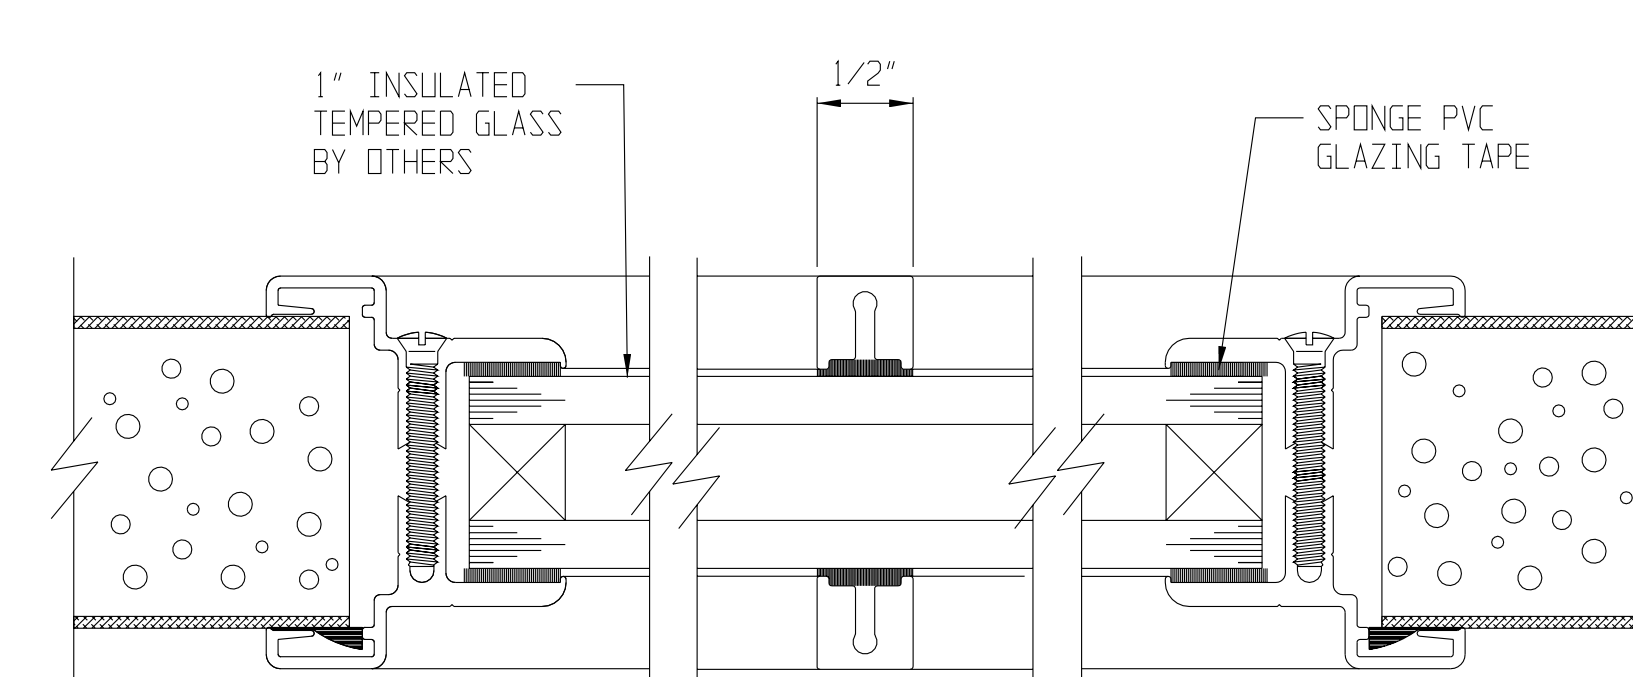

1/4" GLASS VISION LITE KIT DETAIL

1/2" GLASS VISION LITE KIT DETAIL

1" INS. GLASS VISION LITE KIT DETAIL

1/4" GLASS VISION LITE KIT DETAIL WITH EXTERNAL MUNTIN

1/2" GLASS VISION LITE KIT DETAIL WITH EXTERNAL MUNTIN

1" INS. GLASS VISION LITE KIT DETAIL WITH EXTERNAL MUNTIN

1" INS. GLASS VISION LITE KIT DETAIL WITH INTERNAL MUNTIN

LOUVER WITH INSECT SCREEN