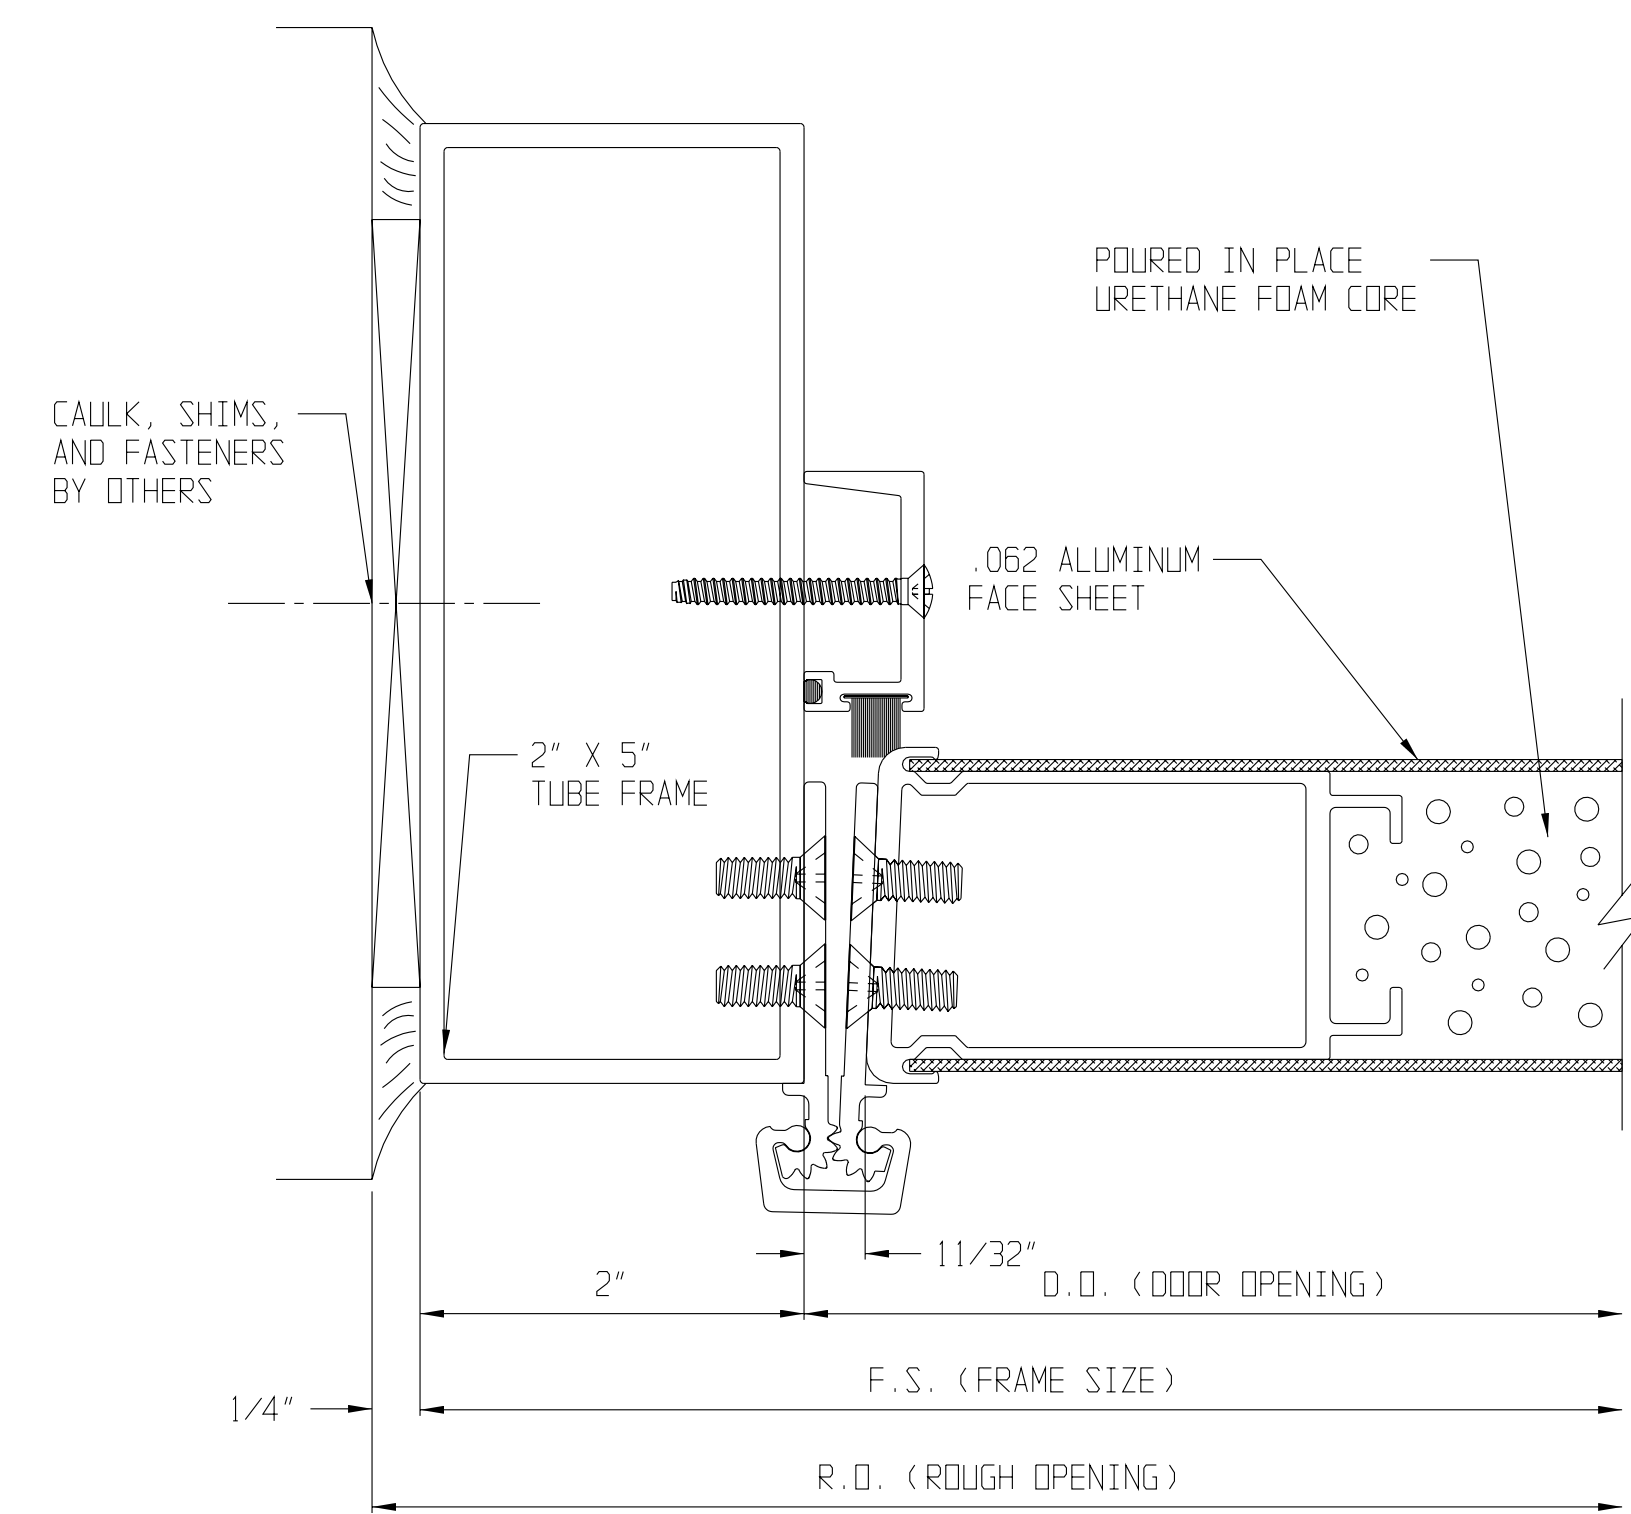

SL-16 FLUSH DOOR DETAILS

CONTINUOUS HINGE JAMB DETAIL

LOCK JAMB DETAIL

HEAD DETAIL

SILL DETAIL

MEETING STILES RIM PANICS (STANDARD)

MEETING STILES MORTISE LOCK

MEETING STILES (OPTIONAL)

1/4" GLASS VISION LITE KIT DETAIL

1/2" GLASS VISION LITE KIT DETAIL

1" INS. GLASS VISION LITE KIT DETAIL

1/4" GLASS VISION LITE KIT DETAIL WITH EXTERNAL MUNTIN

1/2" GLASS VISION LITE KIT DETAIL WITH EXTERNAL MUNTIN

1" INS. GLASS VISION LITE KIT DETAIL WITH EXTERNAL MUNTIN

1" INS. GLASS VISION LITE KIT DETAIL WITH INTERNAL MUNTIN

LOUVER WITH INSECT SCREEN