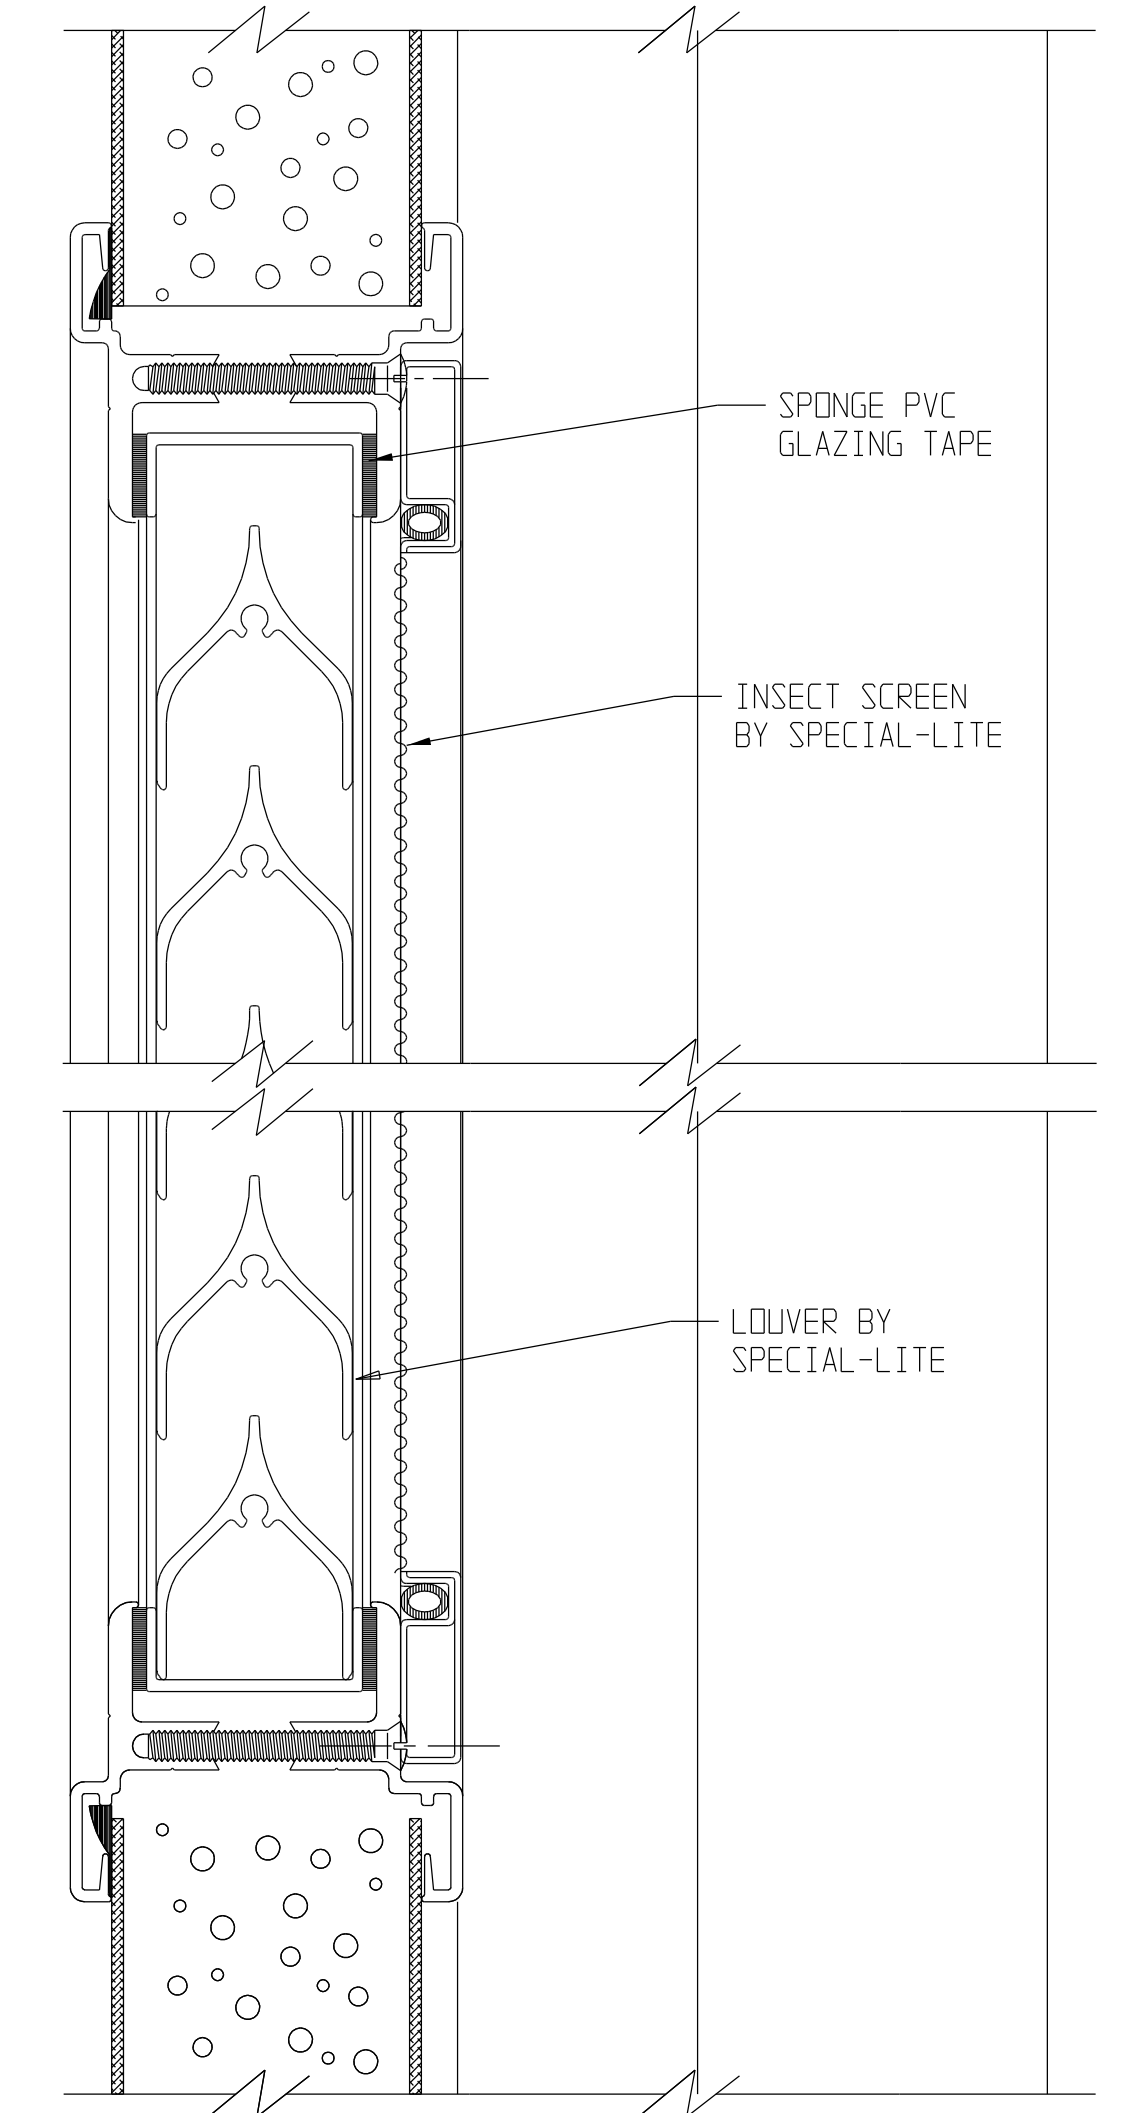

SL-16 FLUSH DOOR DETAILS

CONTINUOUS HINGE JAMB DETAIL

LOCK JAMB DETAIL

HEAD DETAIL

SILL DETAIL

MEETING STILES RIM PANICS (STANDARD)

MEETING STILES MORTISE LOCK

MEETING STILES (OPTIONAL)

1/4" GLASS VISION LITE KIT DETAIL

1/2" GLASS VISION LITE KIT DETAIL

1" INS. GLASS VISION LITE KIT DETAIL

1/4" GLASS VISION LITE KIT DETAIL WITH EXTERNAL MUNTIN

1/2" GLASS VISION LITE KIT DETAIL WITH EXTERNAL MUNTIN

1" INS. GLASS VISION LITE KIT DETAIL WITH EXTERNAL MUNTIN

1" INS. GLASS VISION LITE KIT DETAIL WITH INTERNAL MUNTIN

LOUVER WITH INSECT SCREEN