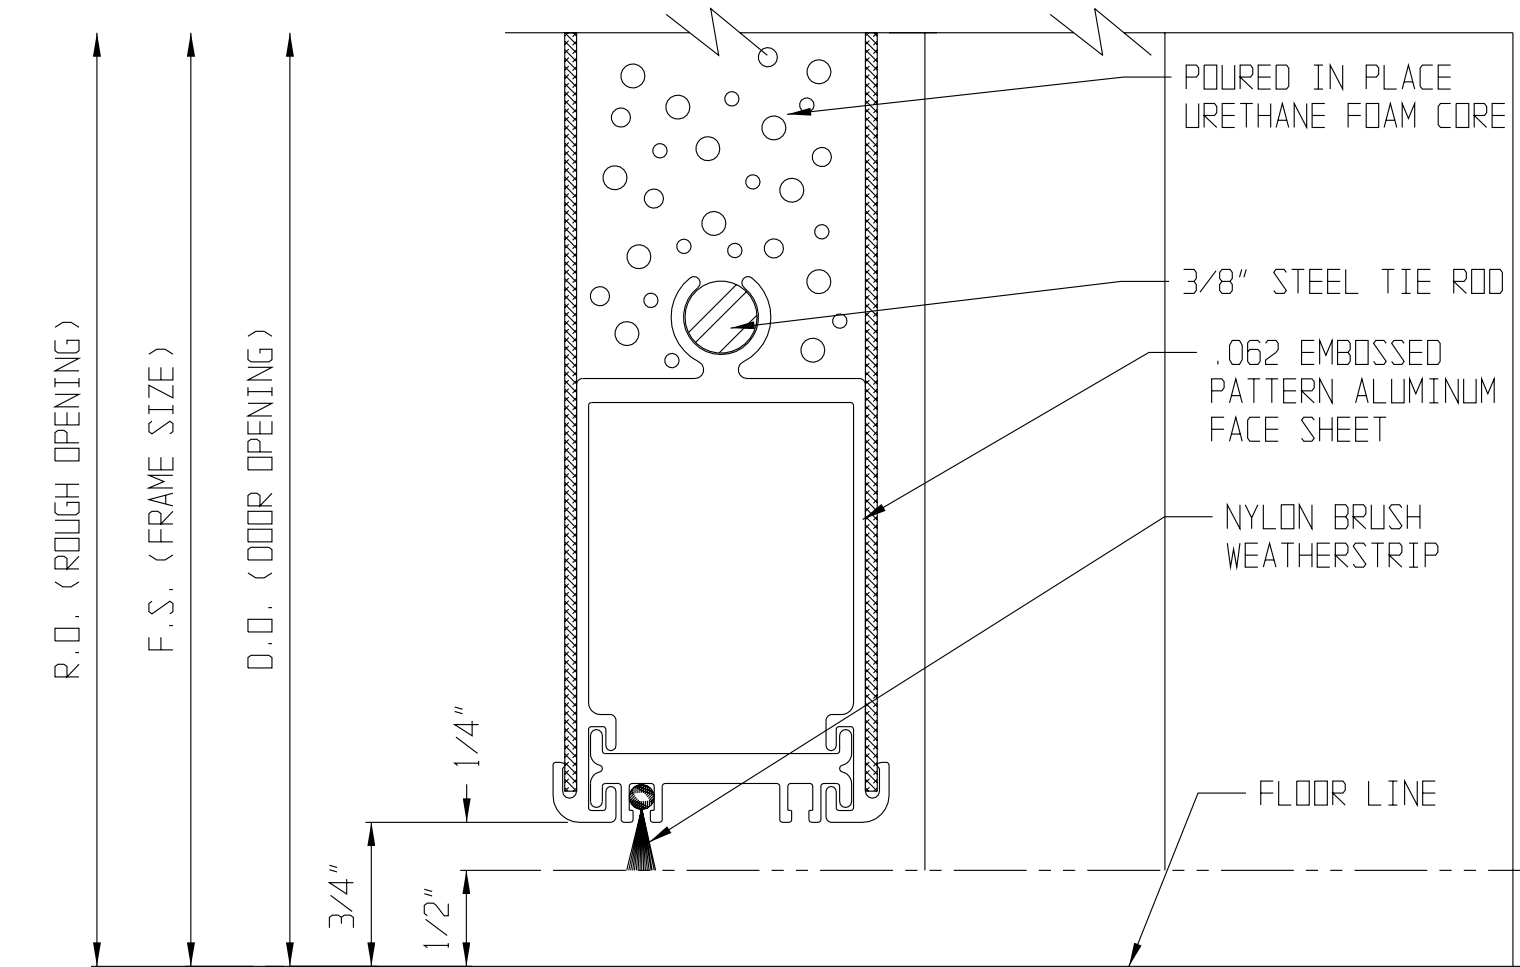

SL-16 FLUSH DOOR DETAILS

CONTINUOUS HINGE JAMB DETAIL

LOCK JAMB DETAIL

HEAD DETAIL

SILL DETAIL

MEETING STILES RIM PANICS (STANDARD)

MEETING STILES MORTISE LOCK

MEETING STILES (OPTIONAL)

1/4" GLASS VISION LITE KIT DETAIL

1/2" GLASS VISION LITE KIT DETAIL

1" INS. GLASS VISION LITE KIT DETAIL

1/4" GLASS VISION LITE KIT DETAIL WITH EXTERNAL MUNTIN

1/2" GLASS VISION LITE KIT DETAIL WITH EXTERNAL MUNTIN

1" INS. GLASS VISION LITE KIT DETAIL WITH EXTERNAL MUNTIN

1" INS. GLASS VISION LITE KIT DETAIL WITH INTERNAL MUNTIN

LOUVER WITH INSECT SCREEN