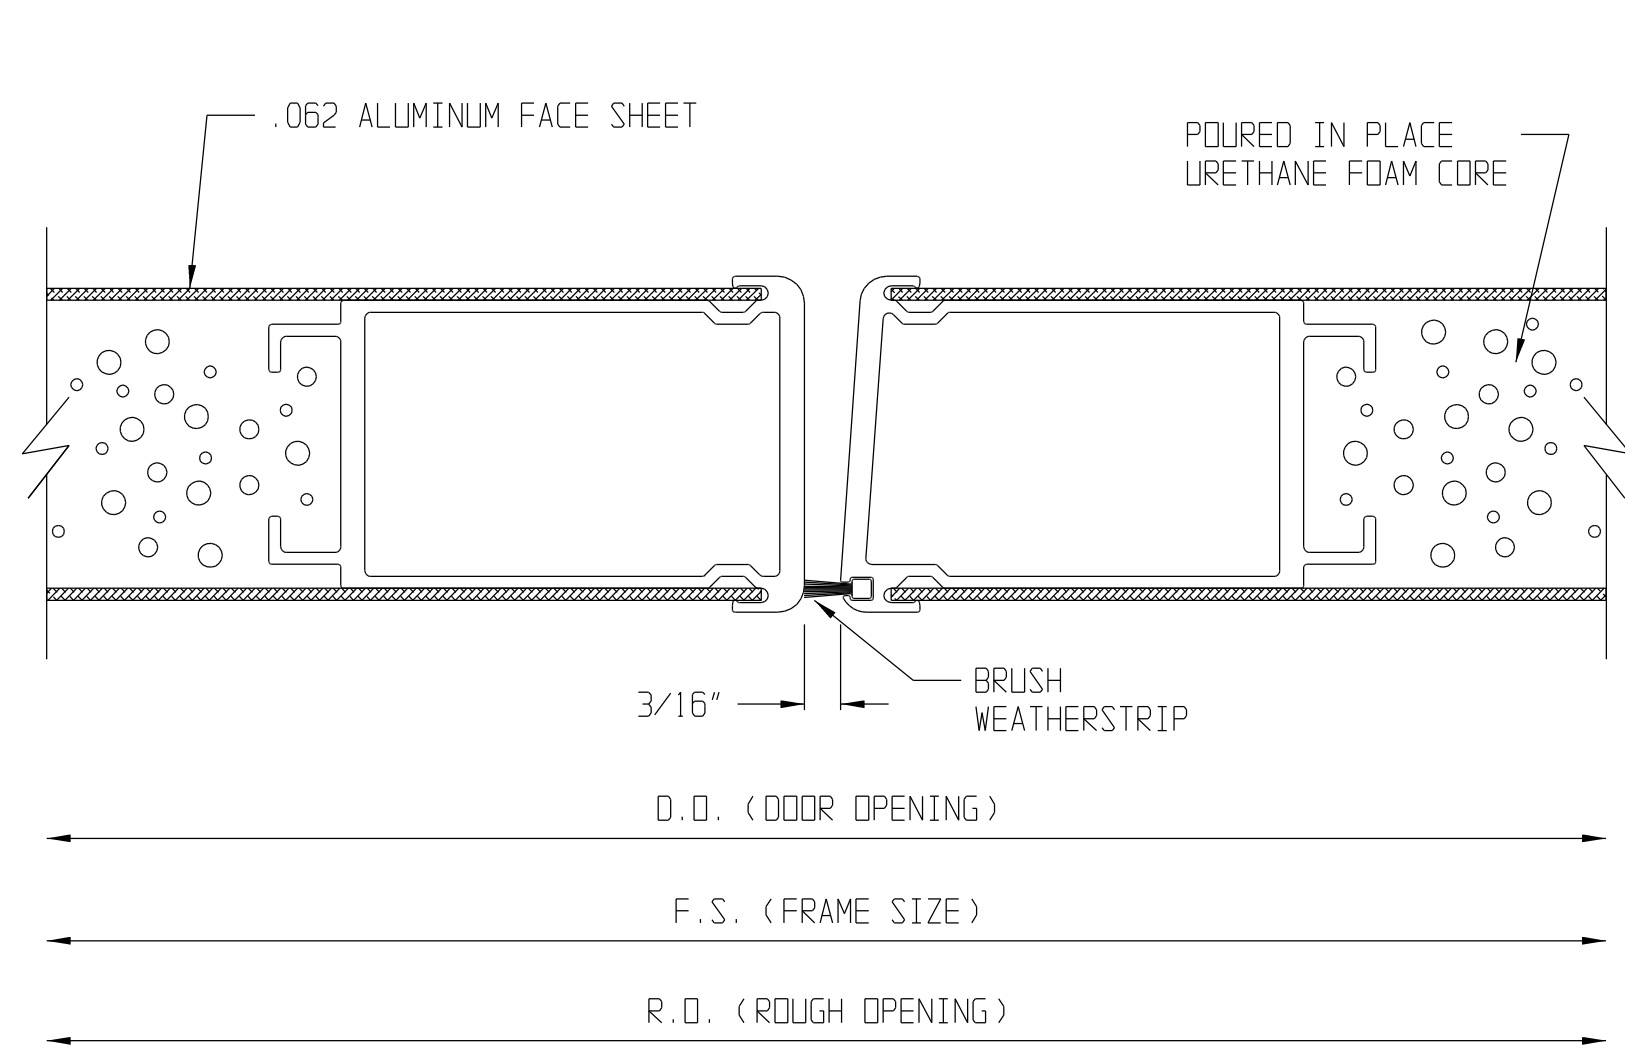

SL-16 FLUSH DOOR DETAILS

CONTINUOUS HINGE JAMB DETAIL

LOCK JAMB DETAIL

HEAD DETAIL

SILL DETAIL

MEETING STILES RIM PANICS (STANDARD)

MEETING STILES MORTISE LOCK

MEETING STILES (OPTIONAL)

1/4" GLASS VISION LITE KIT DETAIL

1/2" GLASS VISION LITE KIT DETAIL

1" INS. GLASS VISION LITE KIT DETAIL

1/4" GLASS VISION LITE KIT DETAIL WITH EXTERNAL MUNTIN

1/2" GLASS VISION LITE KIT DETAIL WITH EXTERNAL MUNTIN

1" INS. GLASS VISION LITE KIT DETAIL WITH EXTERNAL MUNTIN

1" INS. GLASS VISION LITE KIT DETAIL WITH INTERNAL MUNTIN

LOUVER WITH INSECT SCREEN