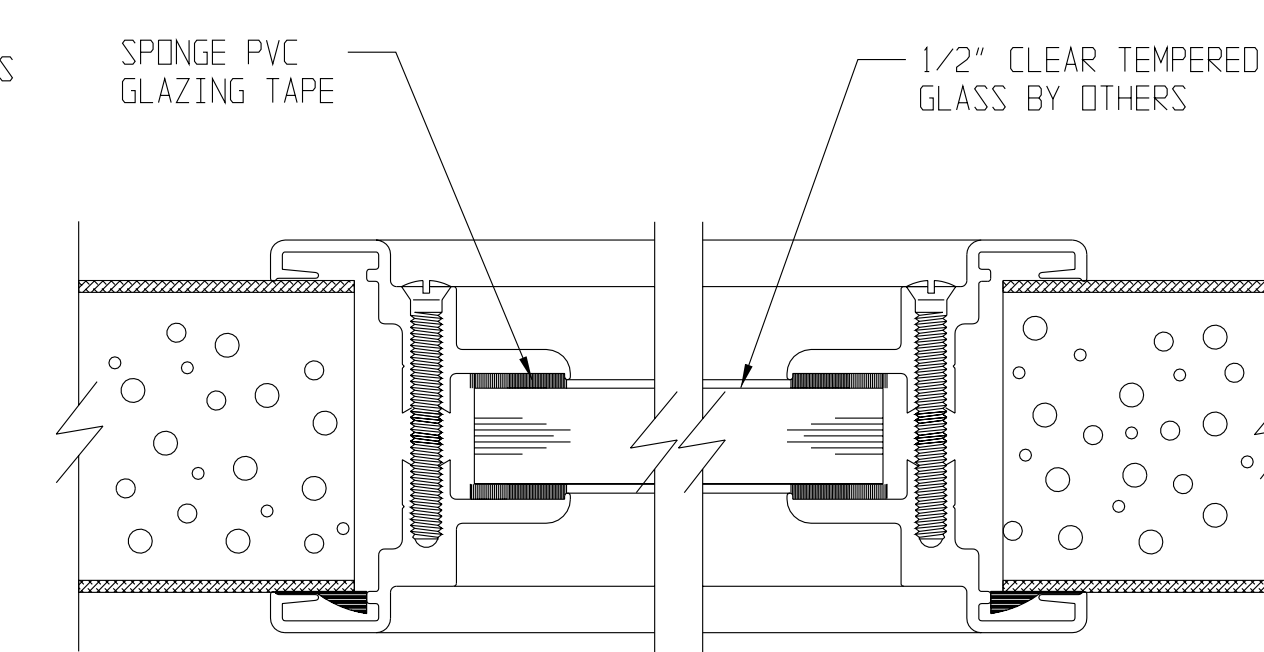

SL-16 FLUSH DOOR DETAILS

CONTINUOUS HINGE JAMB DETAIL

LOCK JAMB DETAIL

HEAD DETAIL

SILL DETAIL

MEETING STILES RIM PANICS (STANDARD)

MEETING STILES MORTISE LOCK

MEETING STILES (OPTIONAL)

1/4" GLASS VISION LITE KIT DETAIL

1/2" GLASS VISION LITE KIT DETAIL

1" INS. GLASS VISION LITE KIT DETAIL

1/4" GLASS VISION LITE KIT DETAIL WITH EXTERNAL MUNTIN

1/2" GLASS VISION LITE KIT DETAIL WITH EXTERNAL MUNTIN

1" INS. GLASS VISION LITE KIT DETAIL WITH EXTERNAL MUNTIN

1" INS. GLASS VISION LITE KIT DETAIL WITH INTERNAL MUNTIN

LOUVER WITH INSECT SCREEN