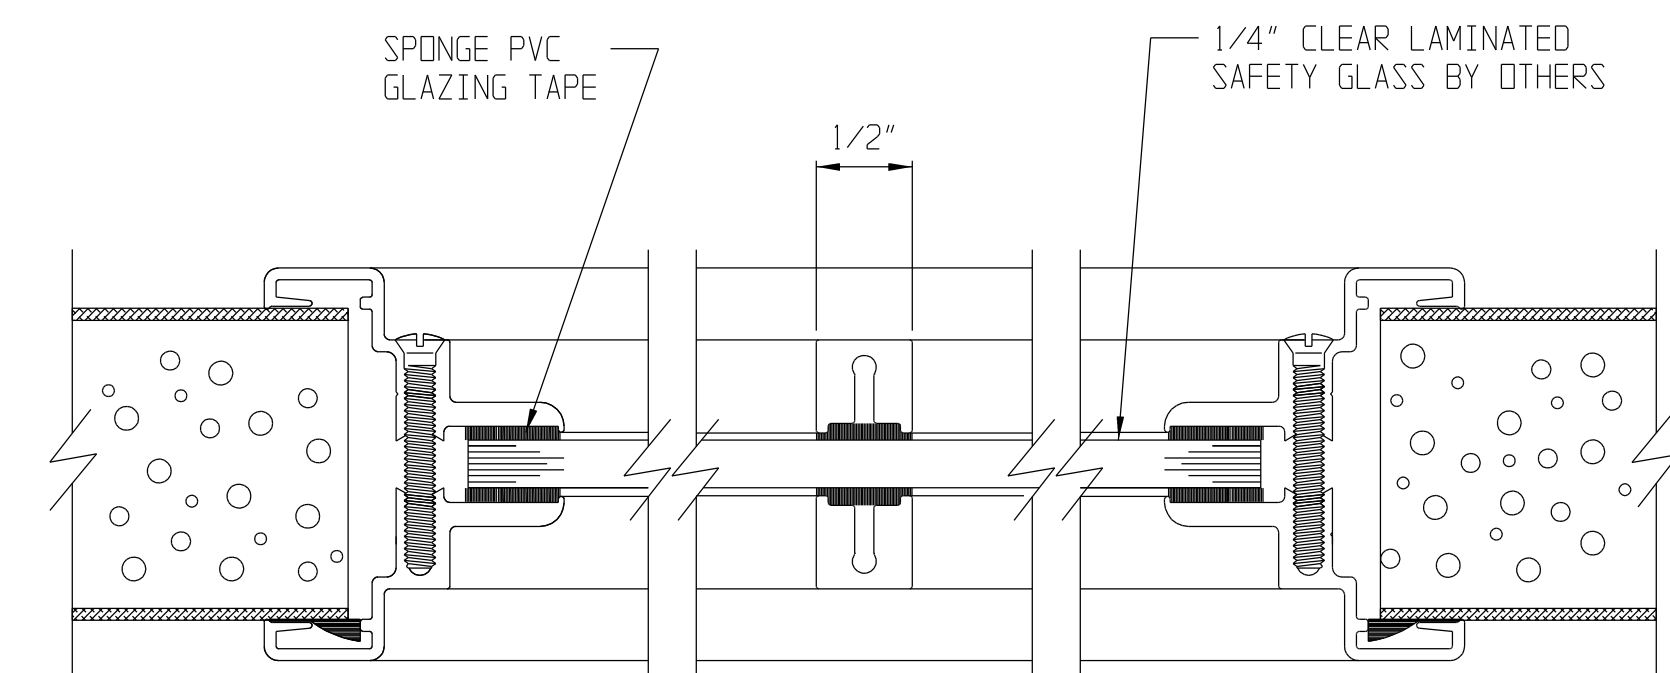

SL-16 FLUSH DOOR DETAILS

CONTINUOUS HINGE JAMB DETAIL

LOCK JAMB DETAIL

HEAD DETAIL

SILL DETAIL

MEETING STILES RIM PANICS (STANDARD)

MEETING STILES MORTISE LOCK

MEETING STILES (OPTIONAL)

1/4" GLASS VISION LITE KIT DETAIL

1/2" GLASS VISION LITE KIT DETAIL

1" INS. GLASS VISION LITE KIT DETAIL

1/4" GLASS VISION LITE KIT DETAIL WITH EXTERNAL MUNTIN

1/2" GLASS VISION LITE KIT DETAIL WITH EXTERNAL MUNTIN

1" INS. GLASS VISION LITE KIT DETAIL WITH EXTERNAL MUNTIN

1" INS. GLASS VISION LITE KIT DETAIL WITH INTERNAL MUNTIN

LOUVER WITH INSECT SCREEN