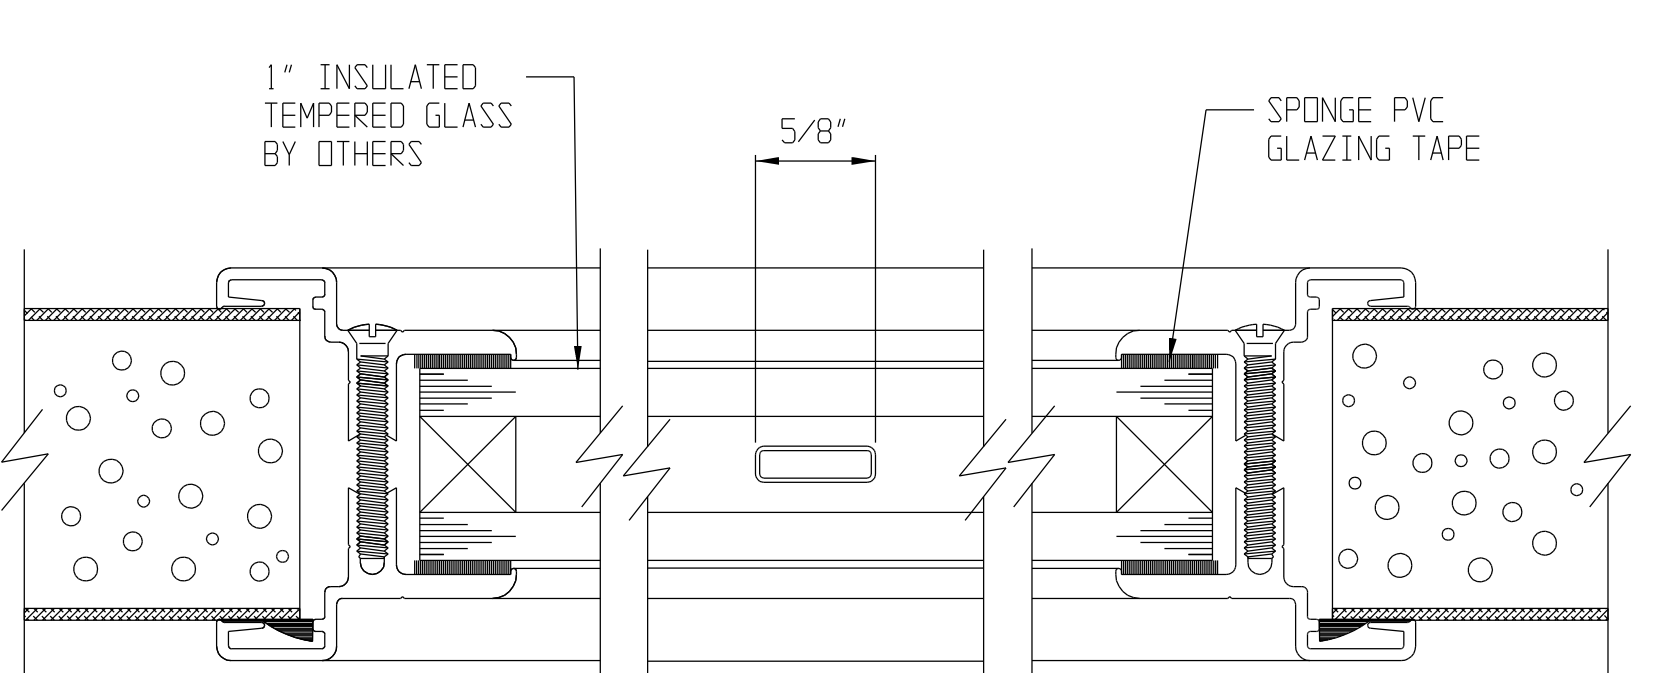

1/4" GLASS VISION LITE KIT DETAIL

1/2" GLASS VISION LITE KIT DETAIL

1" INS. GLASS VISION LITE KIT DETAIL

1/4" GLASS VISION LITE KIT DETAIL WITH EXTERNAL MUNTIN

1/2" GLASS VISION LITE KIT DETAIL WITH EXTERNAL MUNTIN

1" INS. GLASS VISION LITE KIT DETAIL WITH EXTERNAL MUNTIN

1" INS. GLASS VISION LITE KIT DETAIL WITH INTERNAL MUNTIN

LOUVER WITH INSECT SCREEN