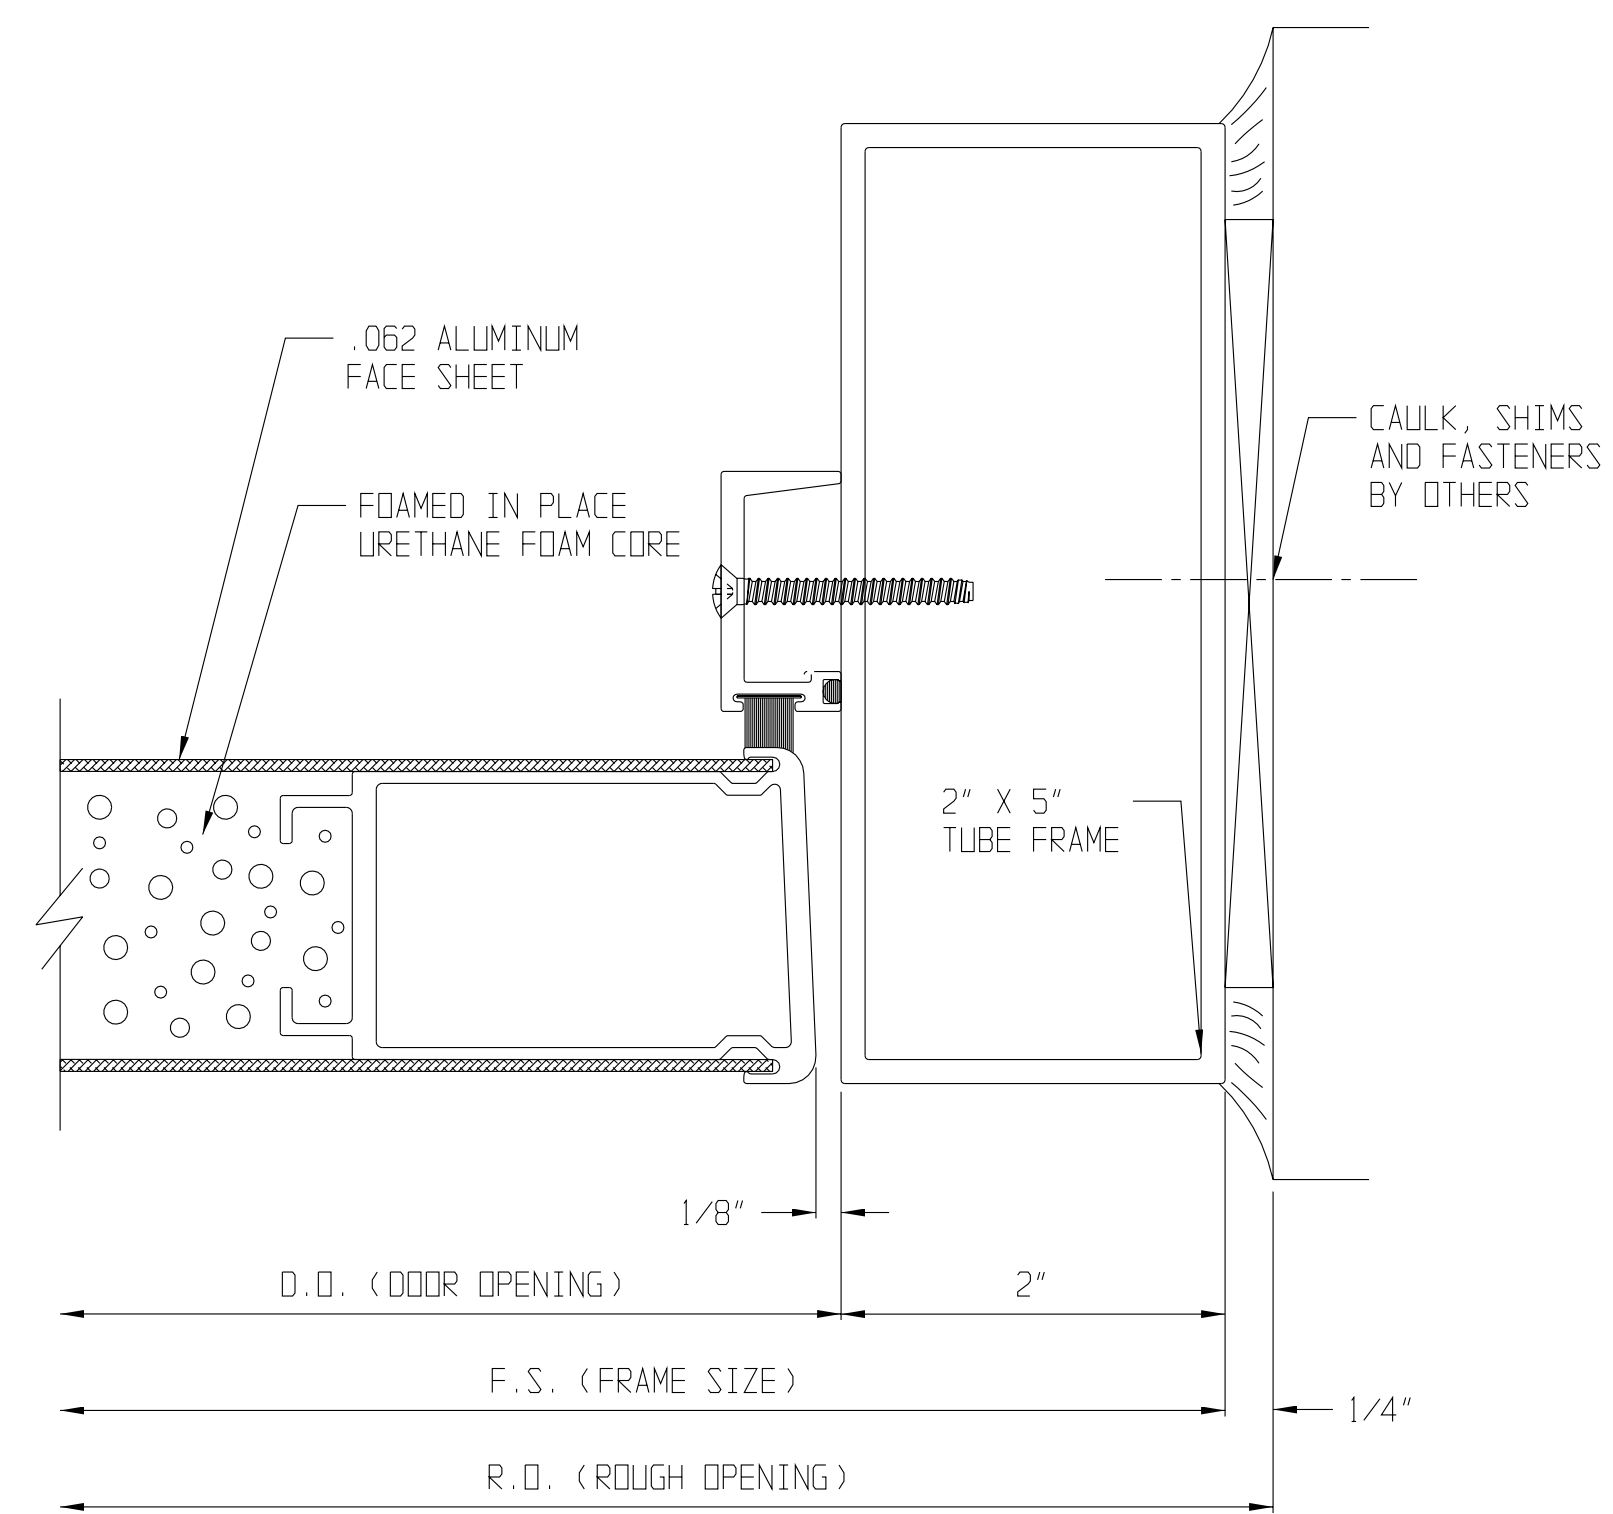

SL-16 FLUSH DOOR DETAILS

CONTINUOUS HINGE JAMB DETAIL

LOCK JAMB DETAIL

HEAD DETAIL

SILL DETAIL

MEETING STILES RIM PANICS (STANDARD)

MEETING STILES MORTISE LOCK

MEETING STILES (OPTIONAL)

1/4" GLASS VISION LITE KIT DETAIL

1/2" GLASS VISION LITE KIT DETAIL

1" INS. GLASS VISION LITE KIT DETAIL

1/4" GLASS VISION LITE KIT DETAIL WITH EXTERNAL MUNTIN

1/2" GLASS VISION LITE KIT DETAIL WITH EXTERNAL MUNTIN

1" INS. GLASS VISION LITE KIT DETAIL WITH EXTERNAL MUNTIN

1" INS. GLASS VISION LITE KIT DETAIL WITH INTERNAL MUNTIN

LOUVER WITH INSECT SCREEN