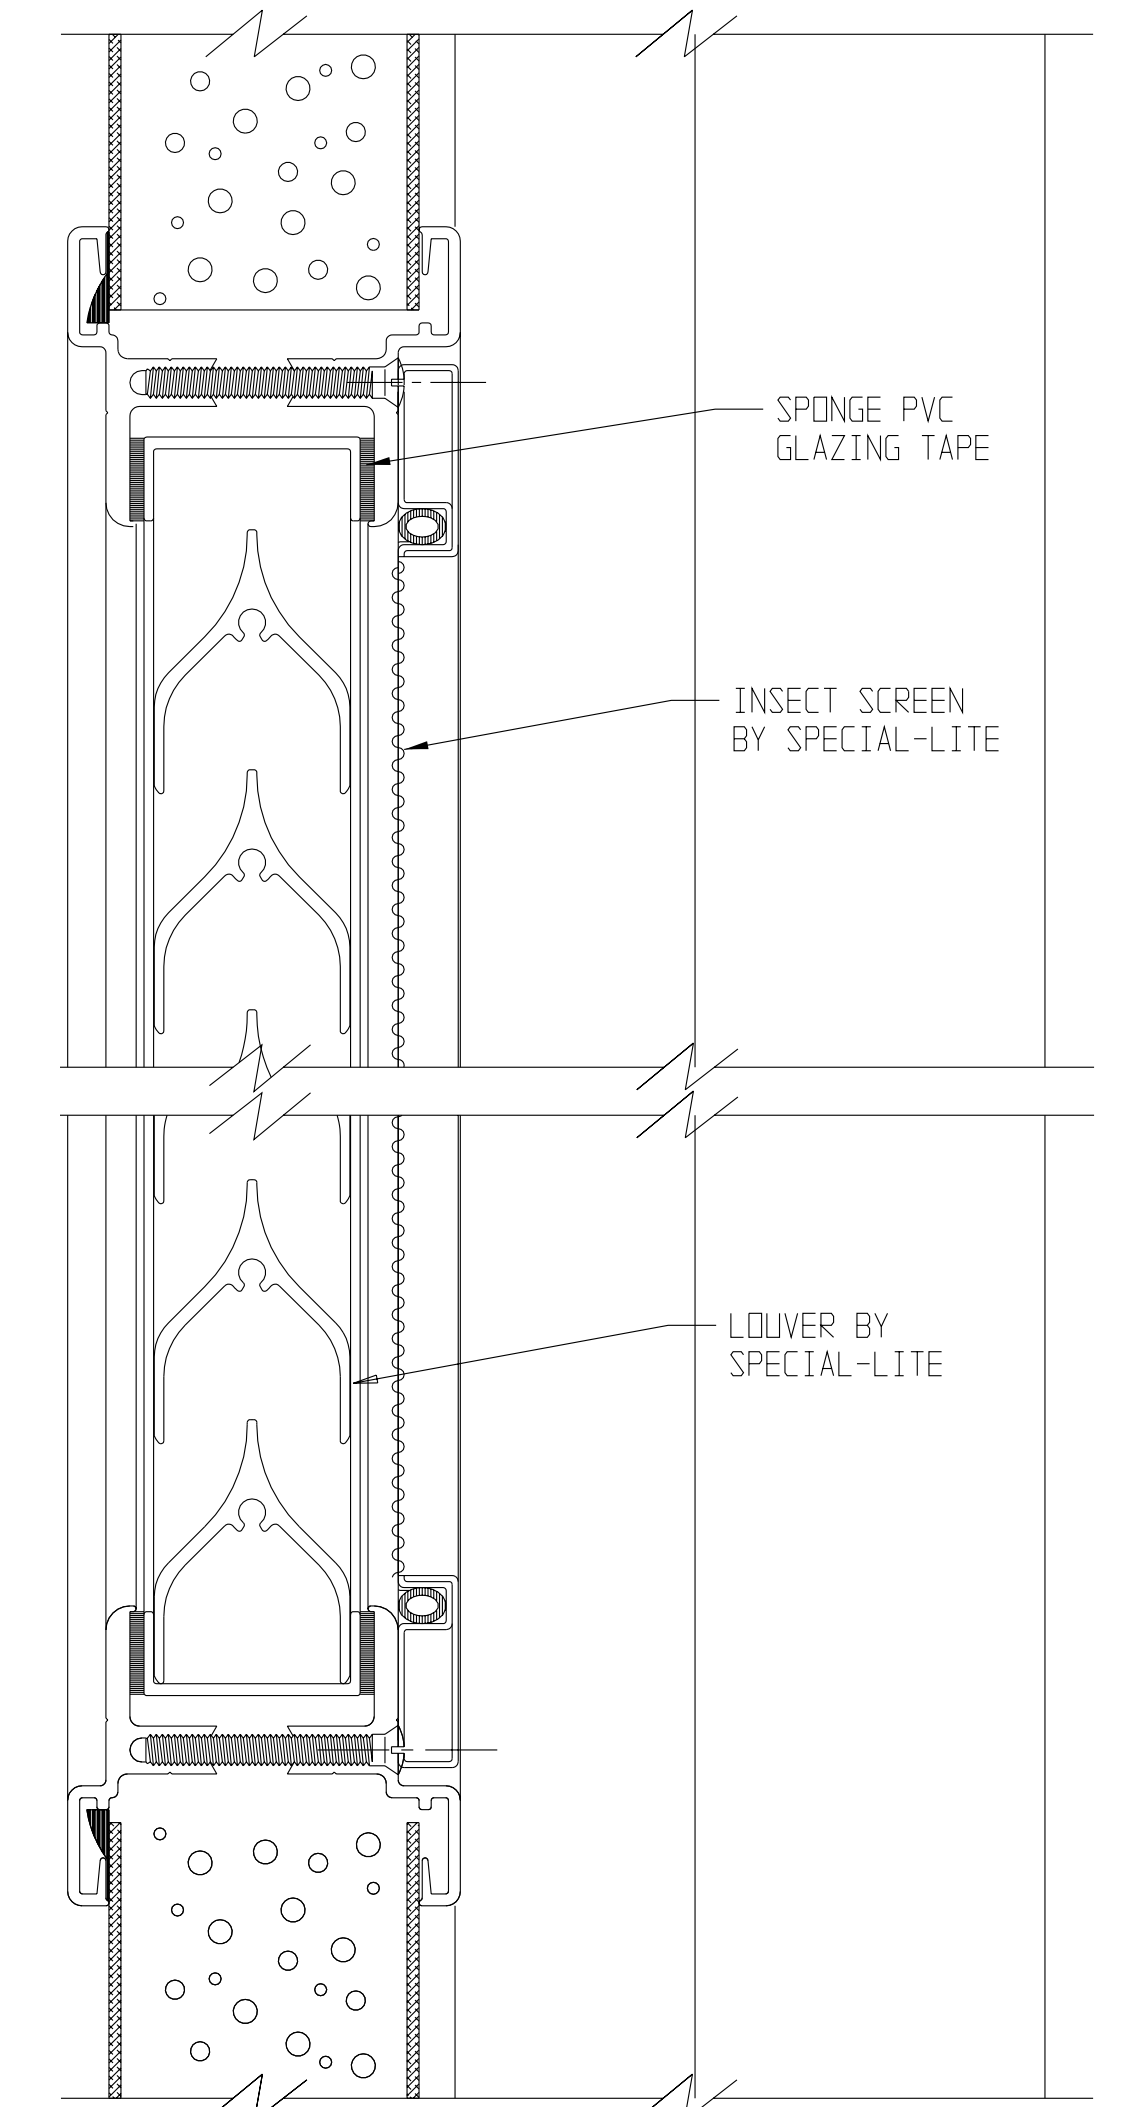

SL-16 FLUSH DOOR DETAILS

CONTINUOUS HINGE JAMB DETAIL

LOCK JAMB DETAIL

HEAD DETAIL

SILL DETAIL

MEETING STILES RIM PANICS (STANDARD)

MEETING STILES MORTISE LOCK

MEETING STILES (OPTIONAL)

1/4" GLASS VISION LITE KIT DETAIL

1/2" GLASS VISION LITE KIT DETAIL

1" INS. GLASS VISION LITE KIT DETAIL

1/4" GLASS VISION LITE KIT DETAIL WITH EXTERNAL MUNTIN

1/2" GLASS VISION LITE KIT DETAIL WITH EXTERNAL MUNTIN

1" INS. GLASS VISION LITE KIT DETAIL WITH EXTERNAL MUNTIN

1" INS. GLASS VISION LITE KIT DETAIL WITH INTERNAL MUNTIN

LOUVER WITH INSECT SCREEN