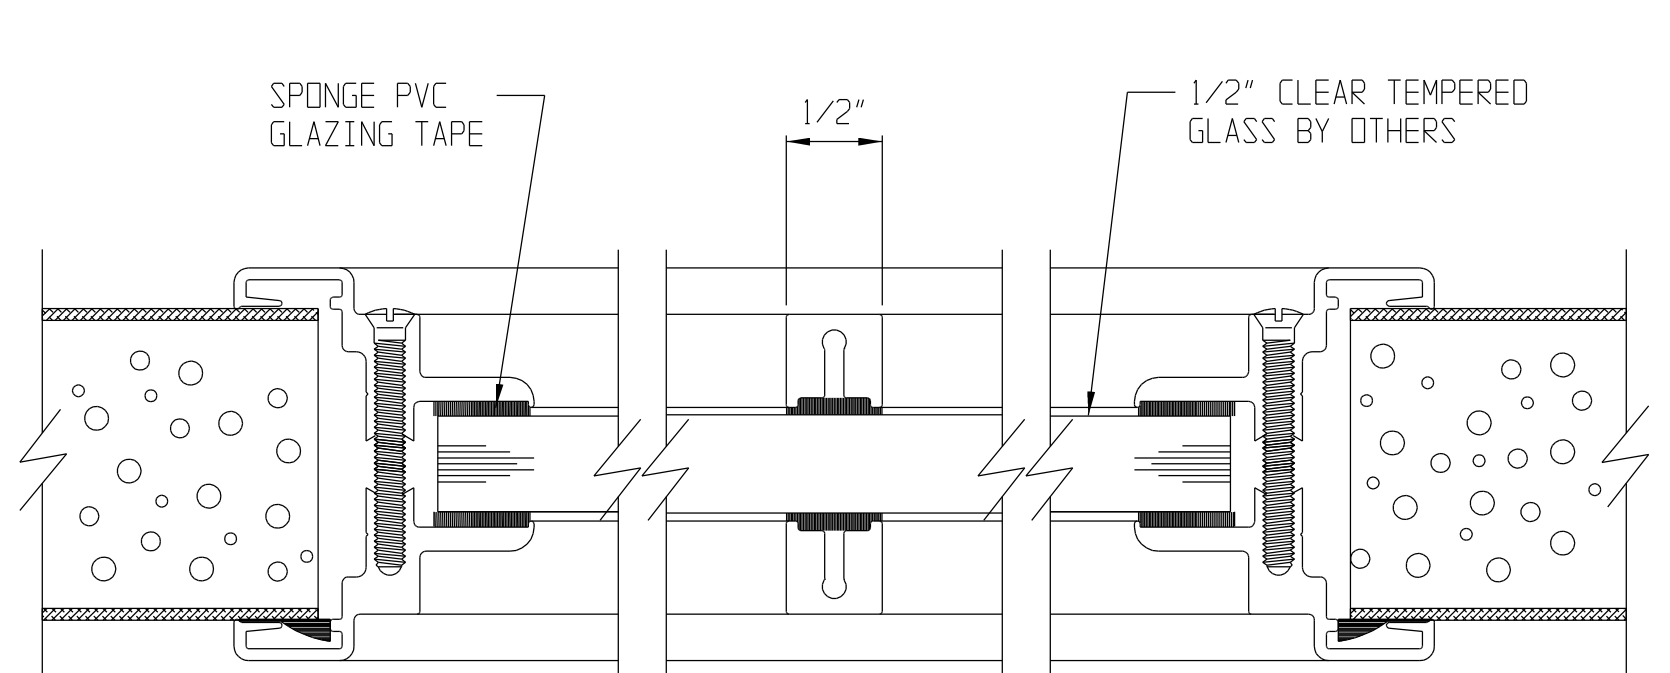

1/4" GLASS VISION LITE KIT DETAIL

1/2" GLASS VISION LITE KIT DETAIL

1" INS. GLASS VISION LITE KIT DETAIL

1/4" GLASS VISION LITE KIT DETAIL WITH EXTERNAL MUNTIN

1/2" GLASS VISION LITE KIT DETAIL WITH EXTERNAL MUNTIN

1" INS. GLASS VISION LITE KIT DETAIL WITH EXTERNAL MUNTIN

1" INS. GLASS VISION LITE KIT DETAIL WITH INTERNAL MUNTIN

LOUVER WITH INSECT SCREEN