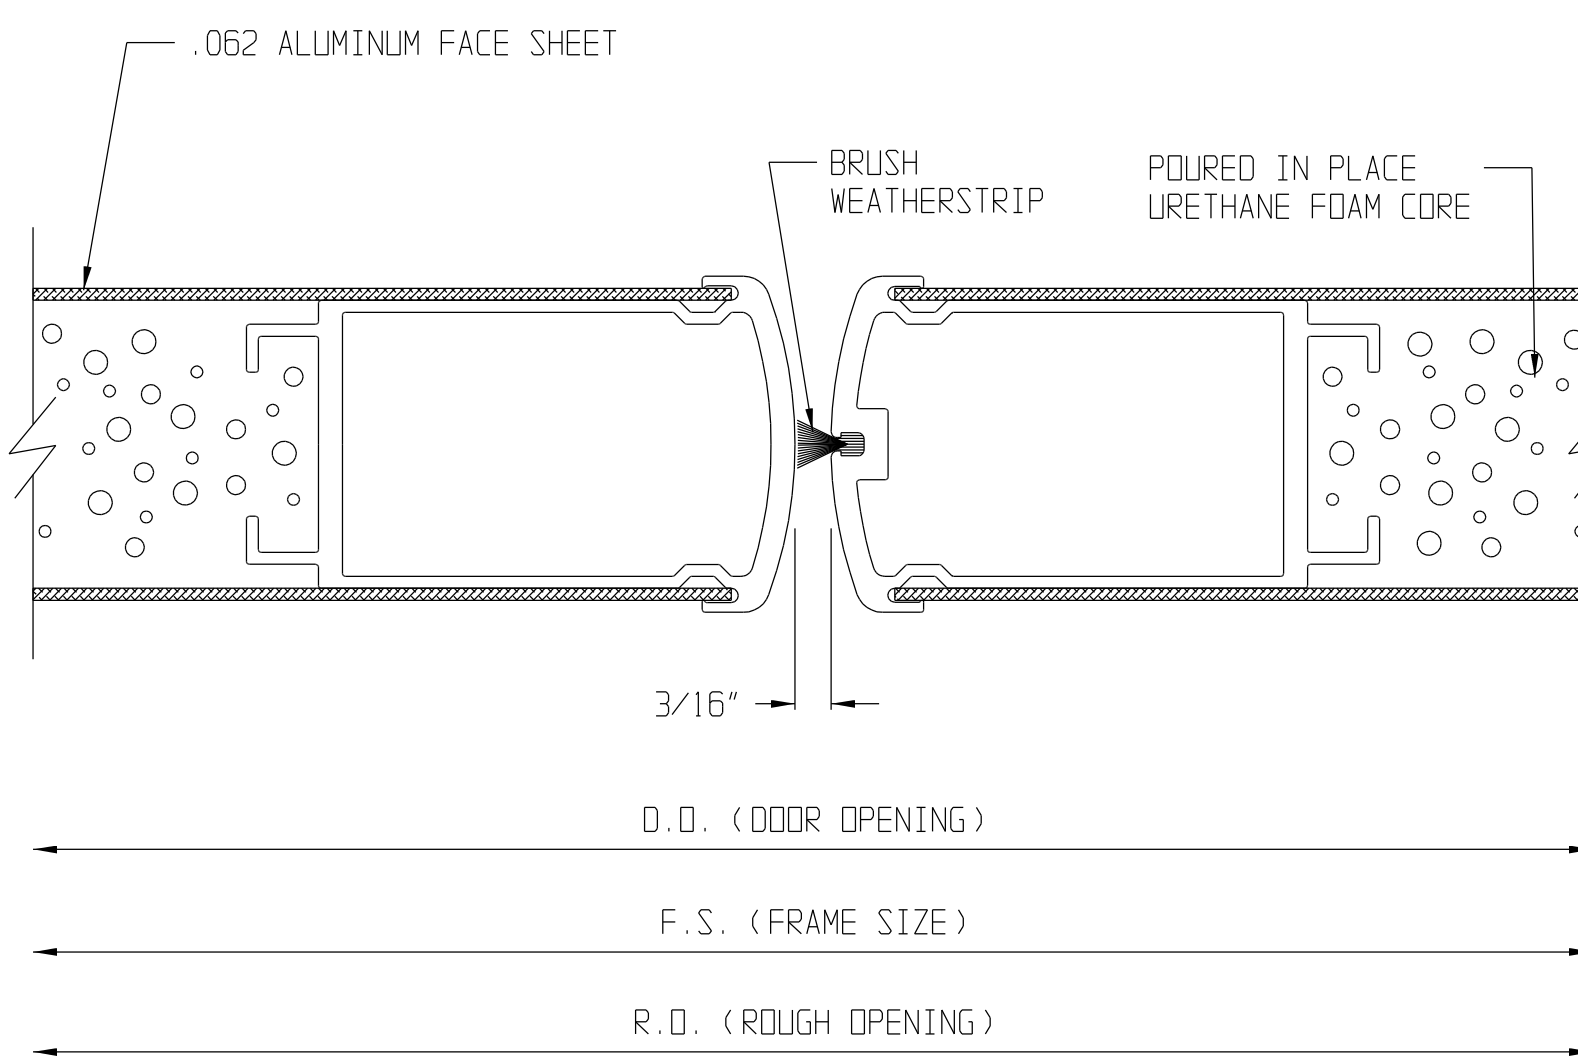

SL-16 FLUSH DOOR DETAILS

CONTINUOUS HINGE JAMB DETAIL

LOCK JAMB DETAIL

HEAD DETAIL

SILL DETAIL

MEETING STILES RIM PANICS (STANDARD)

MEETING STILES MORTISE LOCK

MEETING STILES (OPTIONAL)

1/4" GLASS VISION LITE KIT DETAIL

1/2" GLASS VISION LITE KIT DETAIL

1" INS. GLASS VISION LITE KIT DETAIL

1/4" GLASS VISION LITE KIT DETAIL WITH EXTERNAL MUNTIN

1/2" GLASS VISION LITE KIT DETAIL WITH EXTERNAL MUNTIN

1" INS. GLASS VISION LITE KIT DETAIL WITH EXTERNAL MUNTIN

1" INS. GLASS VISION LITE KIT DETAIL WITH INTERNAL MUNTIN

LOUVER WITH INSECT SCREEN