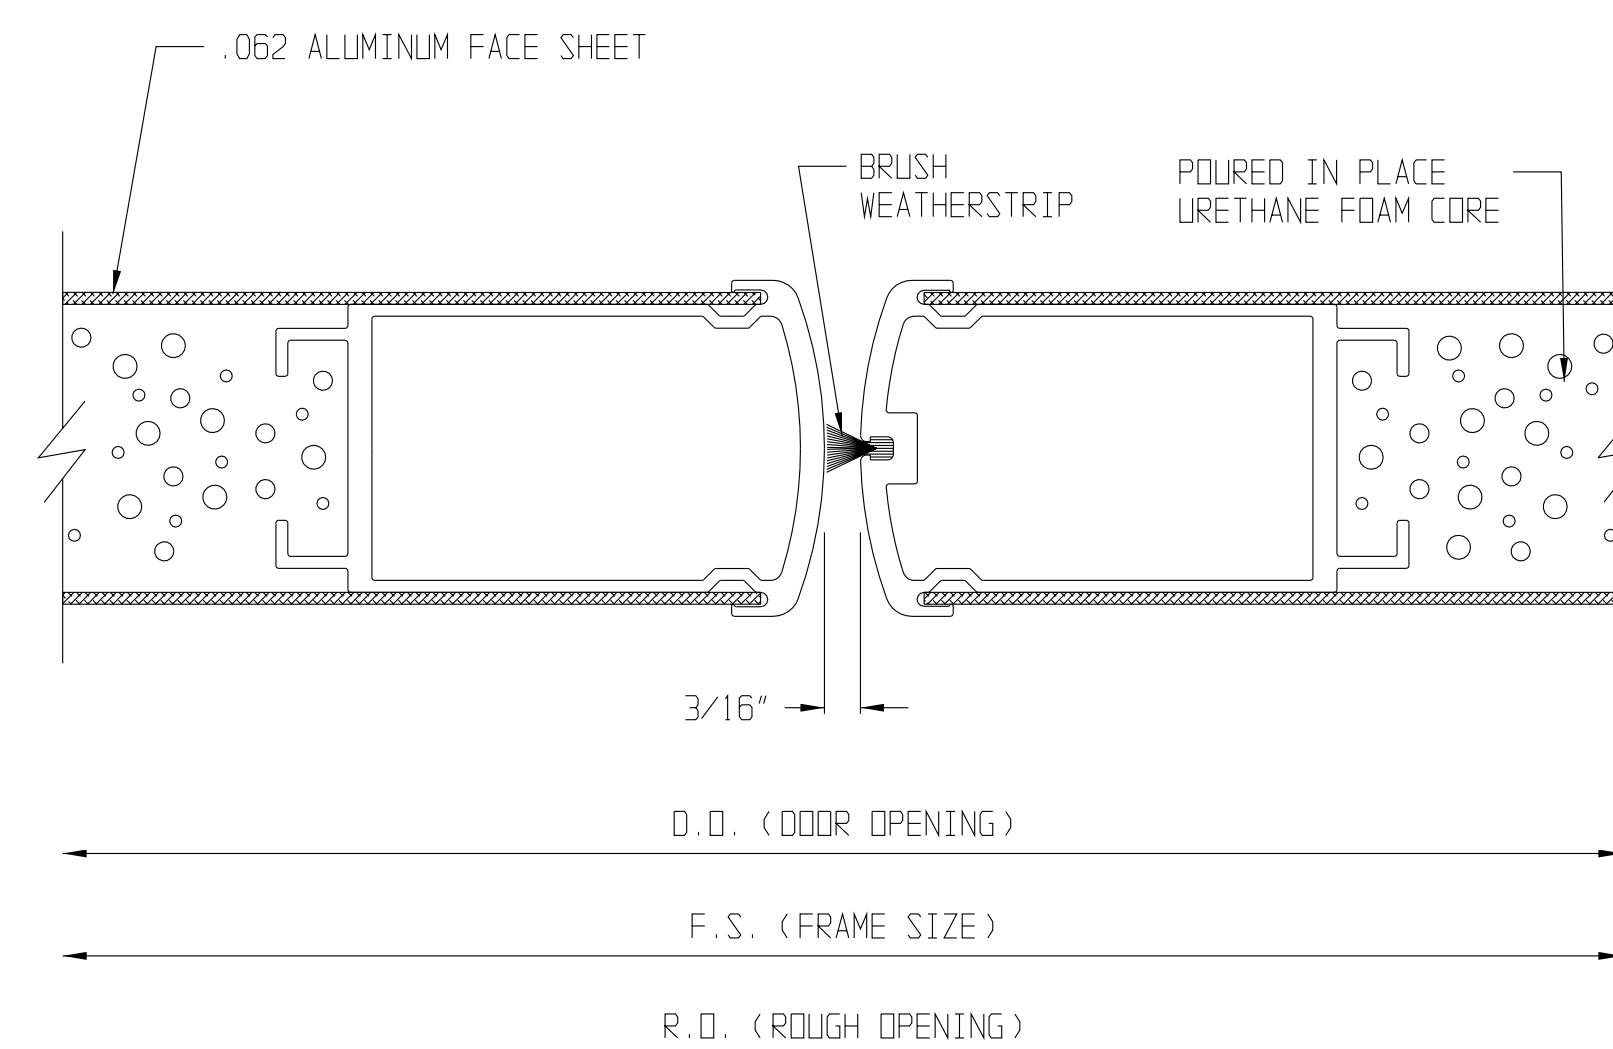

SL-16 FLUSH DOOR DETAILS

CONTINUOUS HINGE JAMB DETAIL

LOCK JAMB DETAIL

HEAD DETAIL

SILL DETAIL

MEETING STILES RIM PANICS (STANDARD)

MEETING STILES MORTISE LOCK

MEETING STILES (OPTIONAL)

1/4" GLASS VISION LITE KIT DETAIL

1/2" GLASS VISION LITE KIT DETAIL

1" INS. GLASS VISION LITE KIT DETAIL

1/4" GLASS VISION LITE KIT DETAIL WITH EXTERNAL MUNTIN

1/2" GLASS VISION LITE KIT DETAIL WITH EXTERNAL MUNTIN

1" INS. GLASS VISION LITE KIT DETAIL WITH EXTERNAL MUNTIN

1" INS. GLASS VISION LITE KIT DETAIL WITH INTERNAL MUNTIN

LOUVER WITH INSECT SCREEN