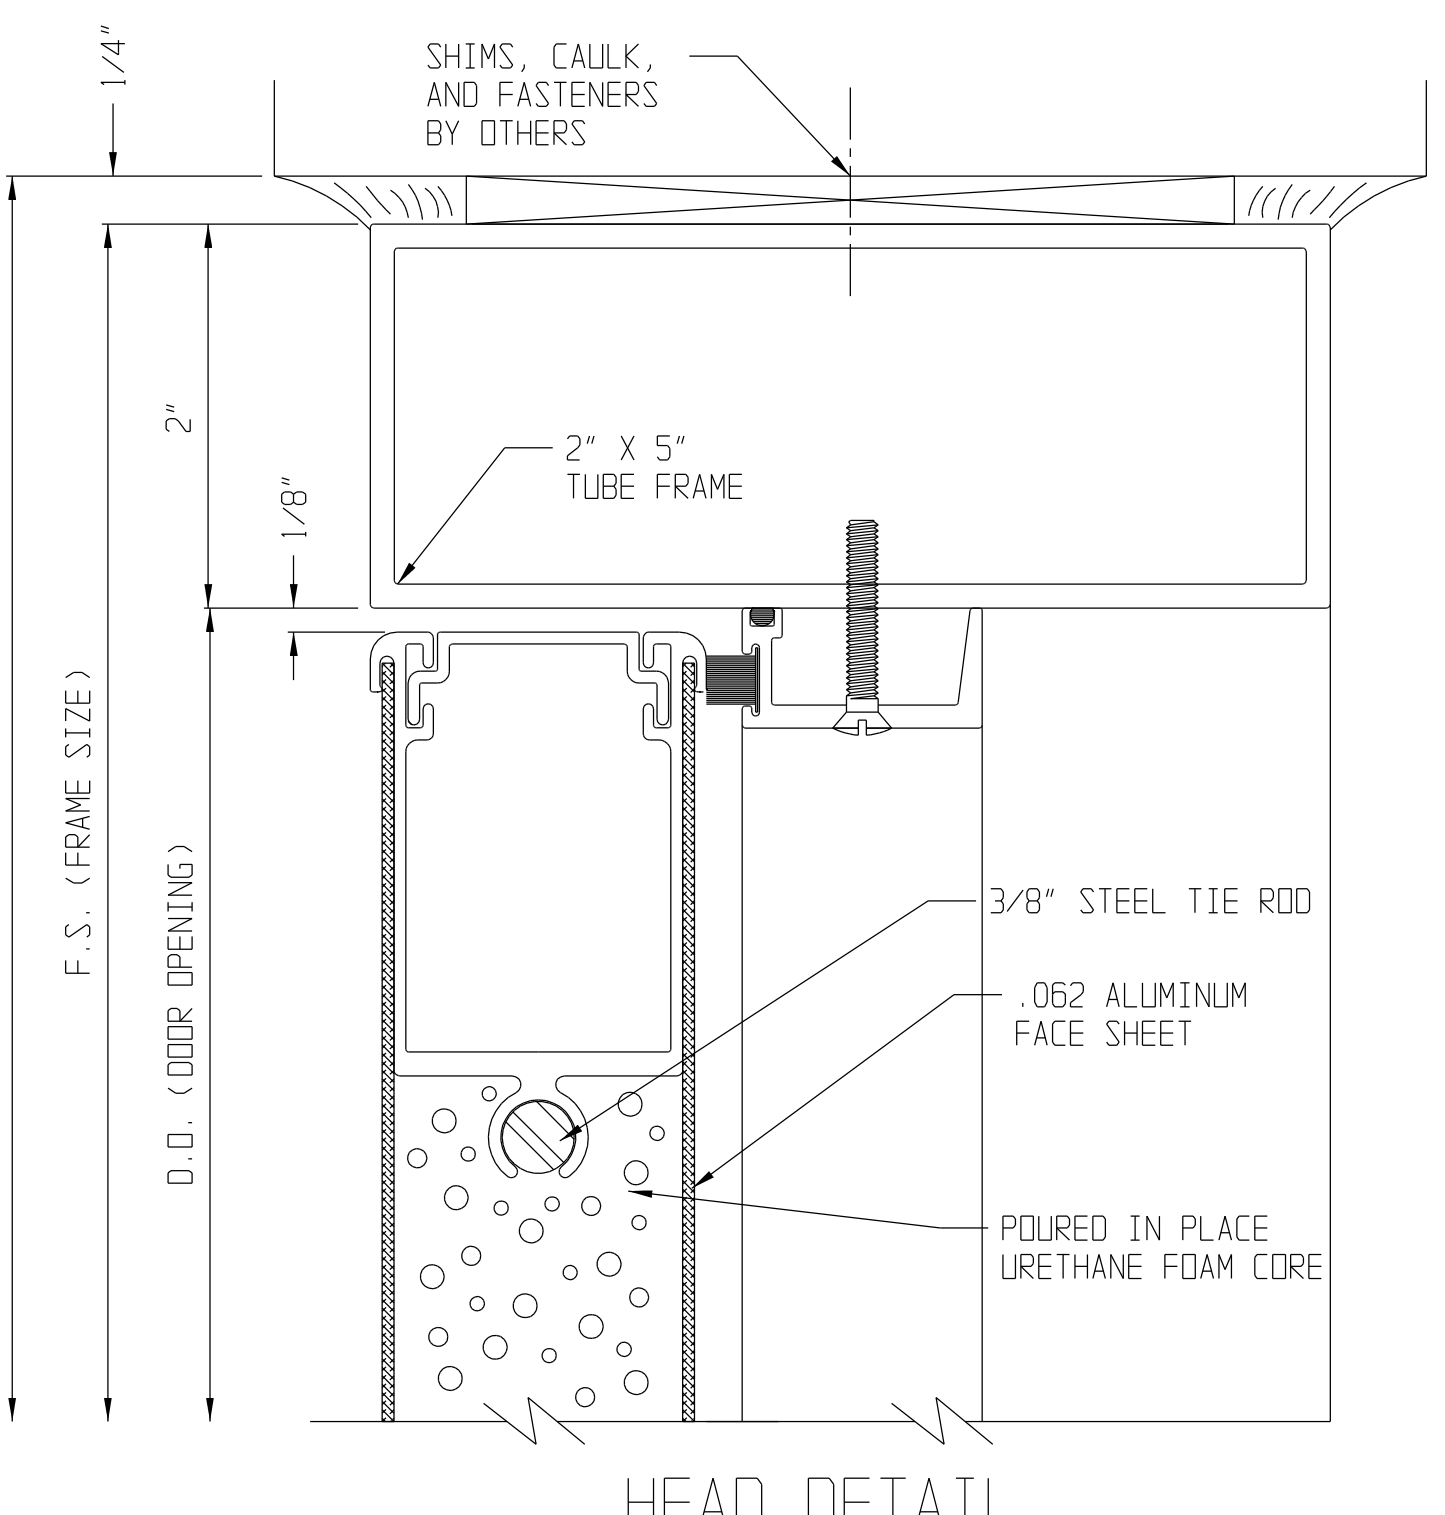

SL-16 FLUSH DOOR DETAILS

CONTINUOUS HINGE JAMB DETAIL

LOCK JAMB DETAIL

HEAD DETAIL

SILL DETAIL

MEETING STILES RIM PANICS (STANDARD)

MEETING STILES MORTISE LOCK

MEETING STILES (OPTIONAL)

1/4" GLASS VISION LITE KIT DETAIL

1/2" GLASS VISION LITE KIT DETAIL

1" INS. GLASS VISION LITE KIT DETAIL

1/4" GLASS VISION LITE KIT DETAIL WITH EXTERNAL MUNTIN

1/2" GLASS VISION LITE KIT DETAIL WITH EXTERNAL MUNTIN

1" INS. GLASS VISION LITE KIT DETAIL WITH EXTERNAL MUNTIN

1" INS. GLASS VISION LITE KIT DETAIL WITH INTERNAL MUNTIN

LOUVER WITH INSECT SCREEN