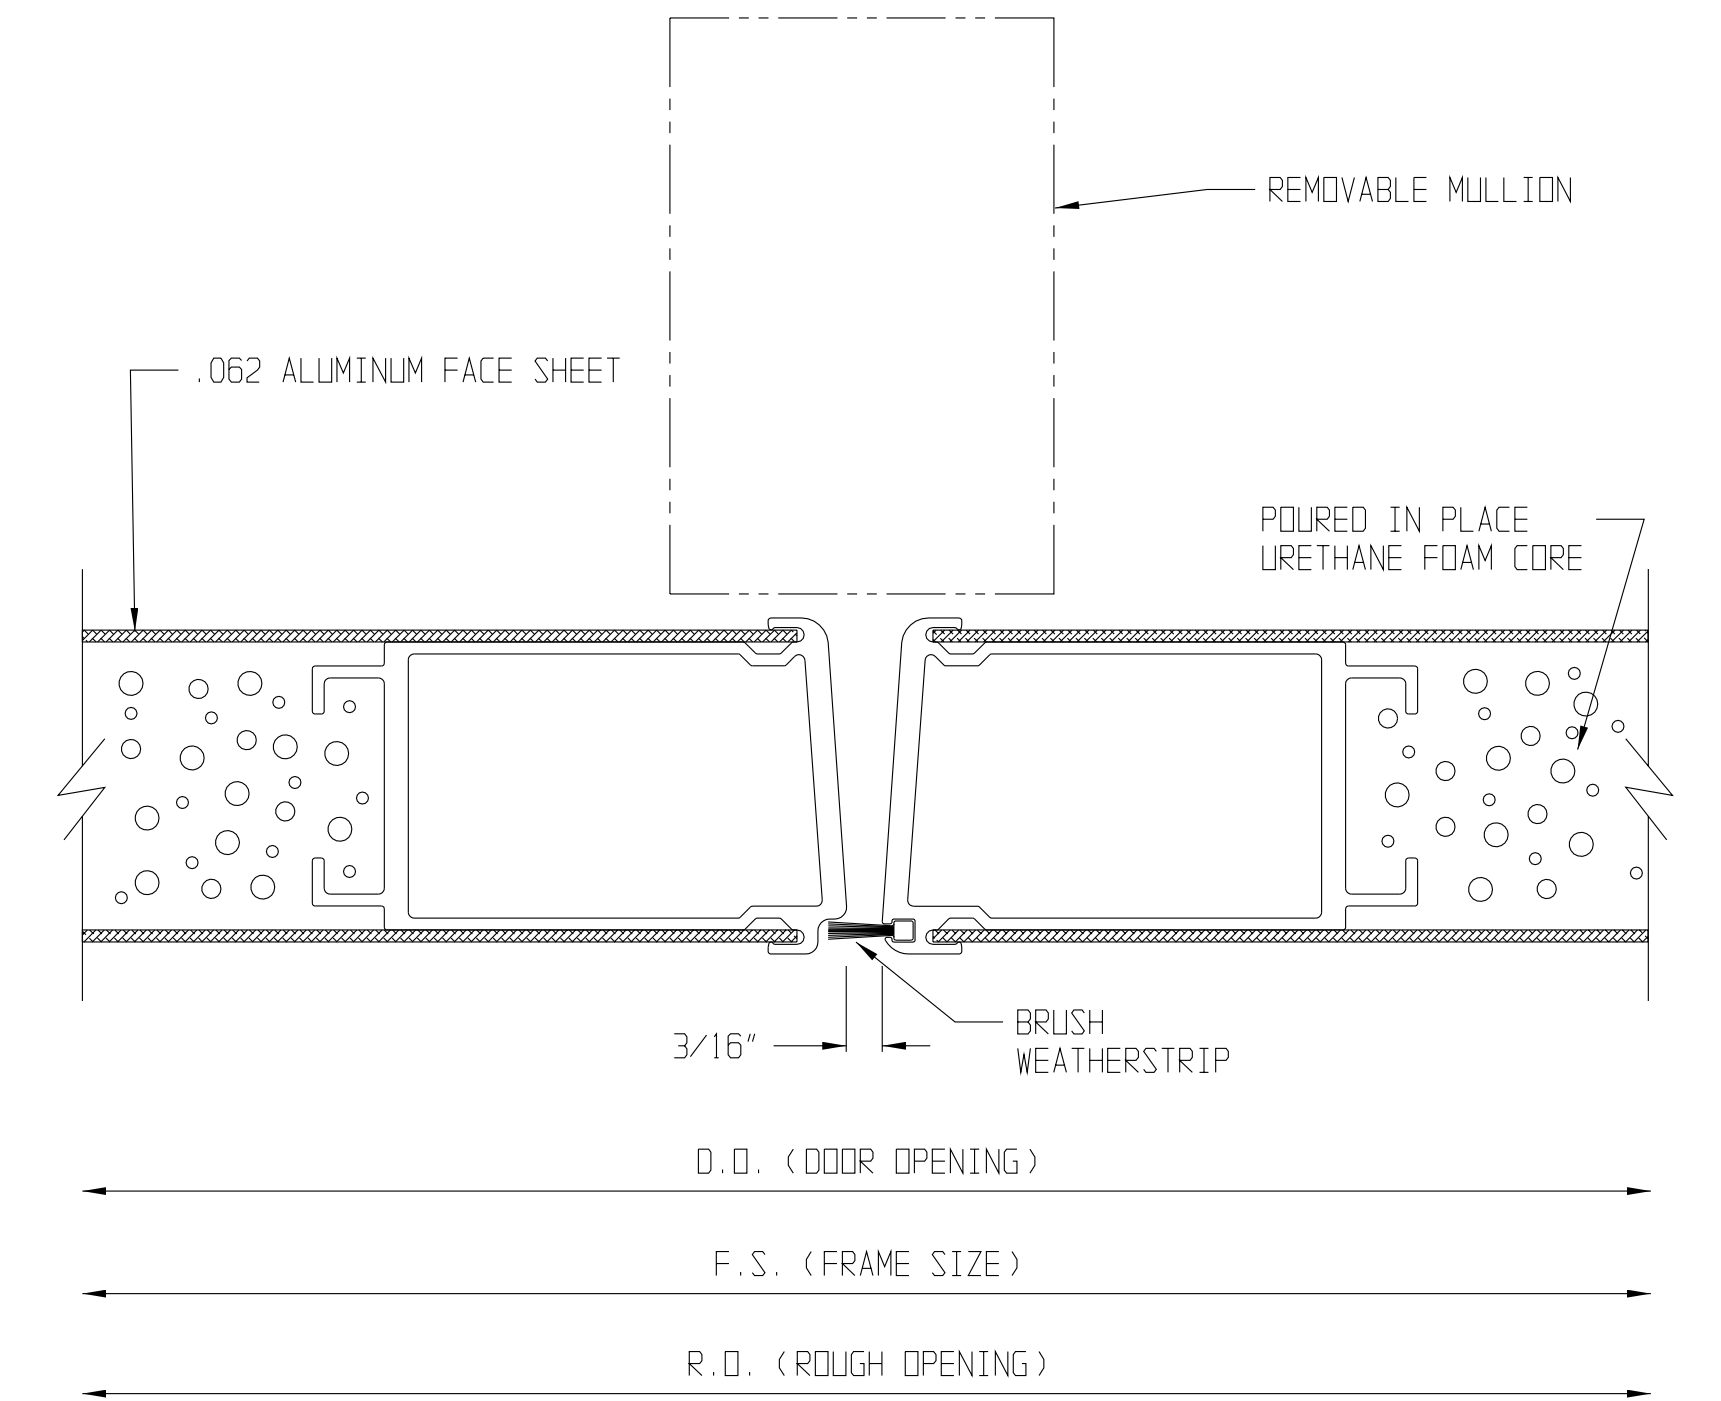

SL-16 FLUSH DOOR DETAILS

CONTINUOUS HINGE JAMB DETAIL

LOCK JAMB DETAIL

HEAD DETAIL

SILL DETAIL

MEETING STILES RIM PANICS (STANDARD)

MEETING STILES MORTISE LOCK

MEETING STILES (OPTIONAL)

1/4" GLASS VISION LITE KIT DETAIL

1/2" GLASS VISION LITE KIT DETAIL

1" INS. GLASS VISION LITE KIT DETAIL

1/4" GLASS VISION LITE KIT DETAIL WITH EXTERNAL MUNTIN

1/2" GLASS VISION LITE KIT DETAIL WITH EXTERNAL MUNTIN

1" INS. GLASS VISION LITE KIT DETAIL WITH EXTERNAL MUNTIN

1" INS. GLASS VISION LITE KIT DETAIL WITH INTERNAL MUNTIN

LOUVER WITH INSECT SCREEN