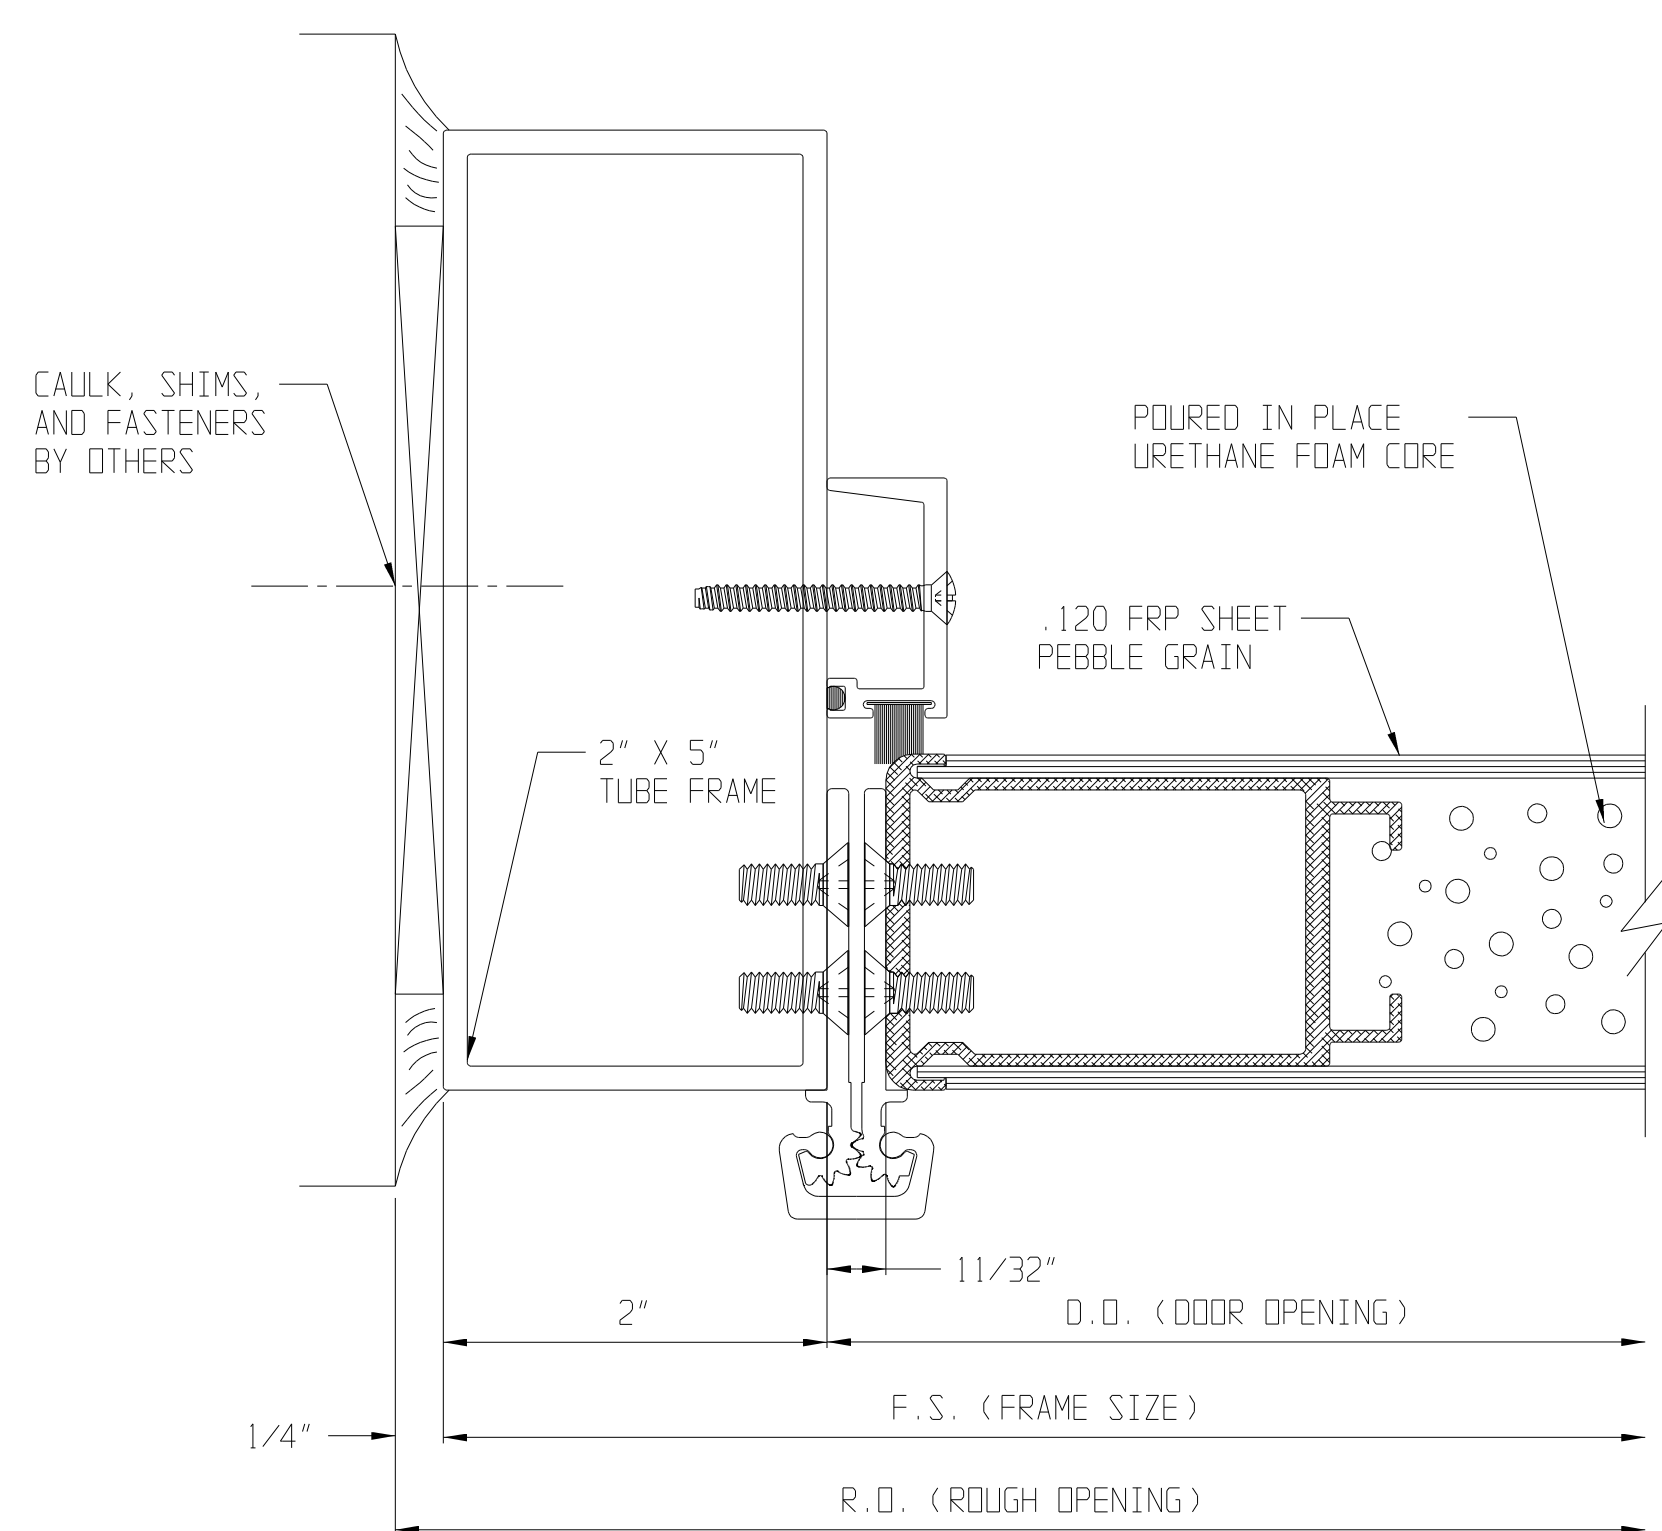

# SL-17 PEBBLE GRAIN FLUSH DOOR DETAILS

CONTINUOUS HINGE JAMB DETAIL

LOCK JAMB DETAIL

HEAD DETAIL

SILL DETAIL

MEETING STILES RIM PANICS (STANDARD)

MEETING STILES MORTISE LOCK

MEETING STILES (OPTIONAL)

1/4" GLASS VISION LITE KIT DETAIL

1/2" GLASS VISION LITE KIT DETAIL

1" INS. GLASS VISION LITE KIT DETAIL

LOUVER WITH INSECT SCREEN DETAIL

1/4" GLASS VISION LITE KIT DETAIL WITH EXTERNAL MUNTIN

1/2" GLASS VISION LITE KIT DETAIL WITH EXTERNAL MUNTIN

1" INS. GLASS VISION LITE KIT DETAIL WITH EXTERNAL MUNTIN

1" INS. GLASS VISION LITE KIT DETAIL WITH INTERNAL MUNTIN