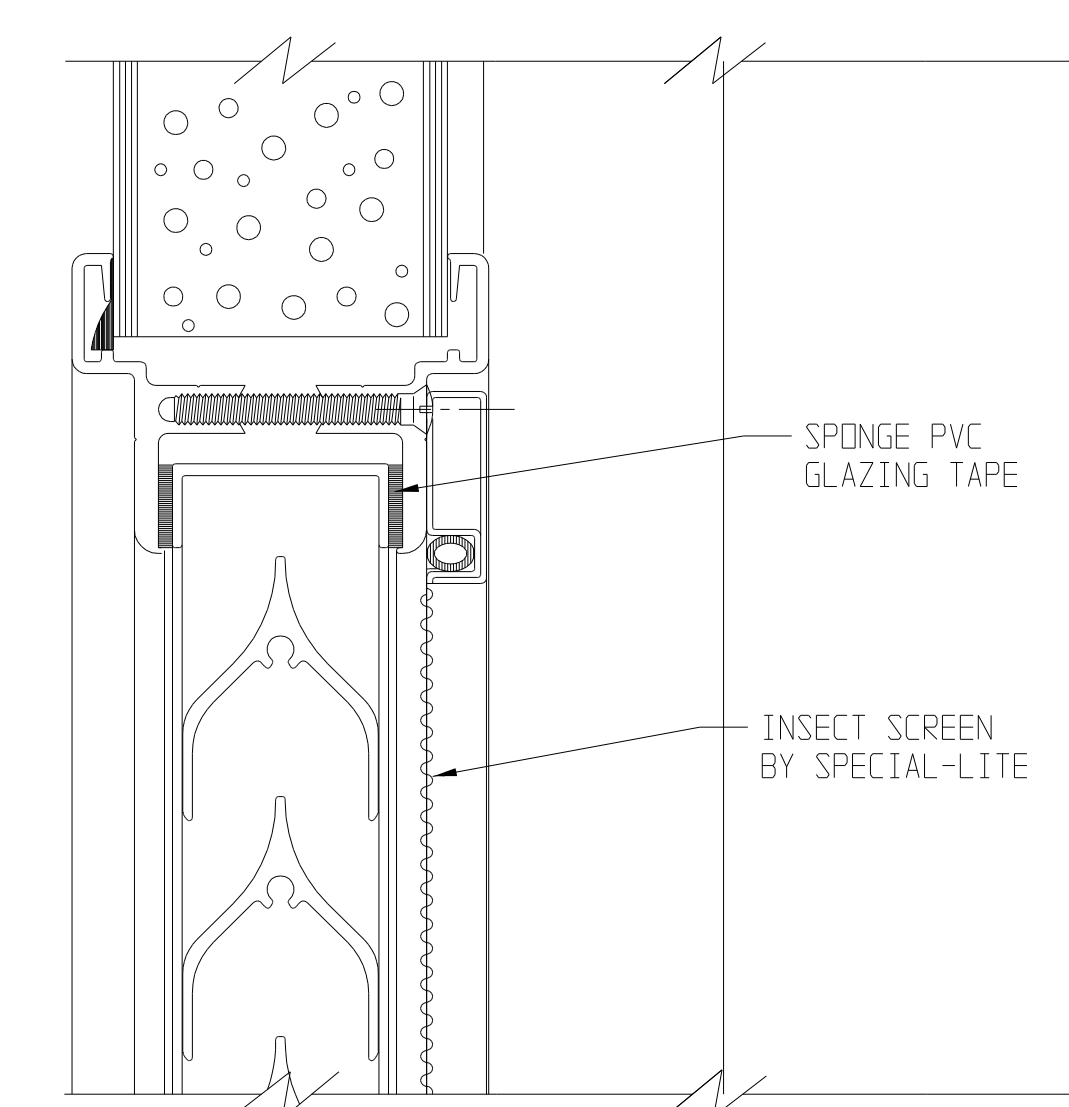

# SL-17 PEBBLE GRAIN FLUSH DOOR DETAILS

CONTINUOUS HINGE JAMB DETAIL

LOCK JAMB DETAIL

HEAD DETAIL

SILL DETAIL

MEETING STILES RIM PANICS (STANDARD)

MEETING STILES MORTISE LOCK

MEETING STILES (OPTIONAL)

1/4" GLASS VISION LITE KIT DETAIL

1/2" GLASS VISION LITE KIT DETAIL

1" INS. GLASS VISION LITE KIT DETAIL

LOUVER WITH INSECT SCREEN DETAIL

1/4" GLASS VISION LITE KIT DETAIL WITH EXTERNAL MUNTIN

1/2" GLASS VISION LITE KIT DETAIL WITH EXTERNAL MUNTIN

1" INS. GLASS VISION LITE KIT DETAIL WITH EXTERNAL MUNTIN

1" INS. GLASS VISION LITE KIT DETAIL WITH INTERNAL MUNTIN