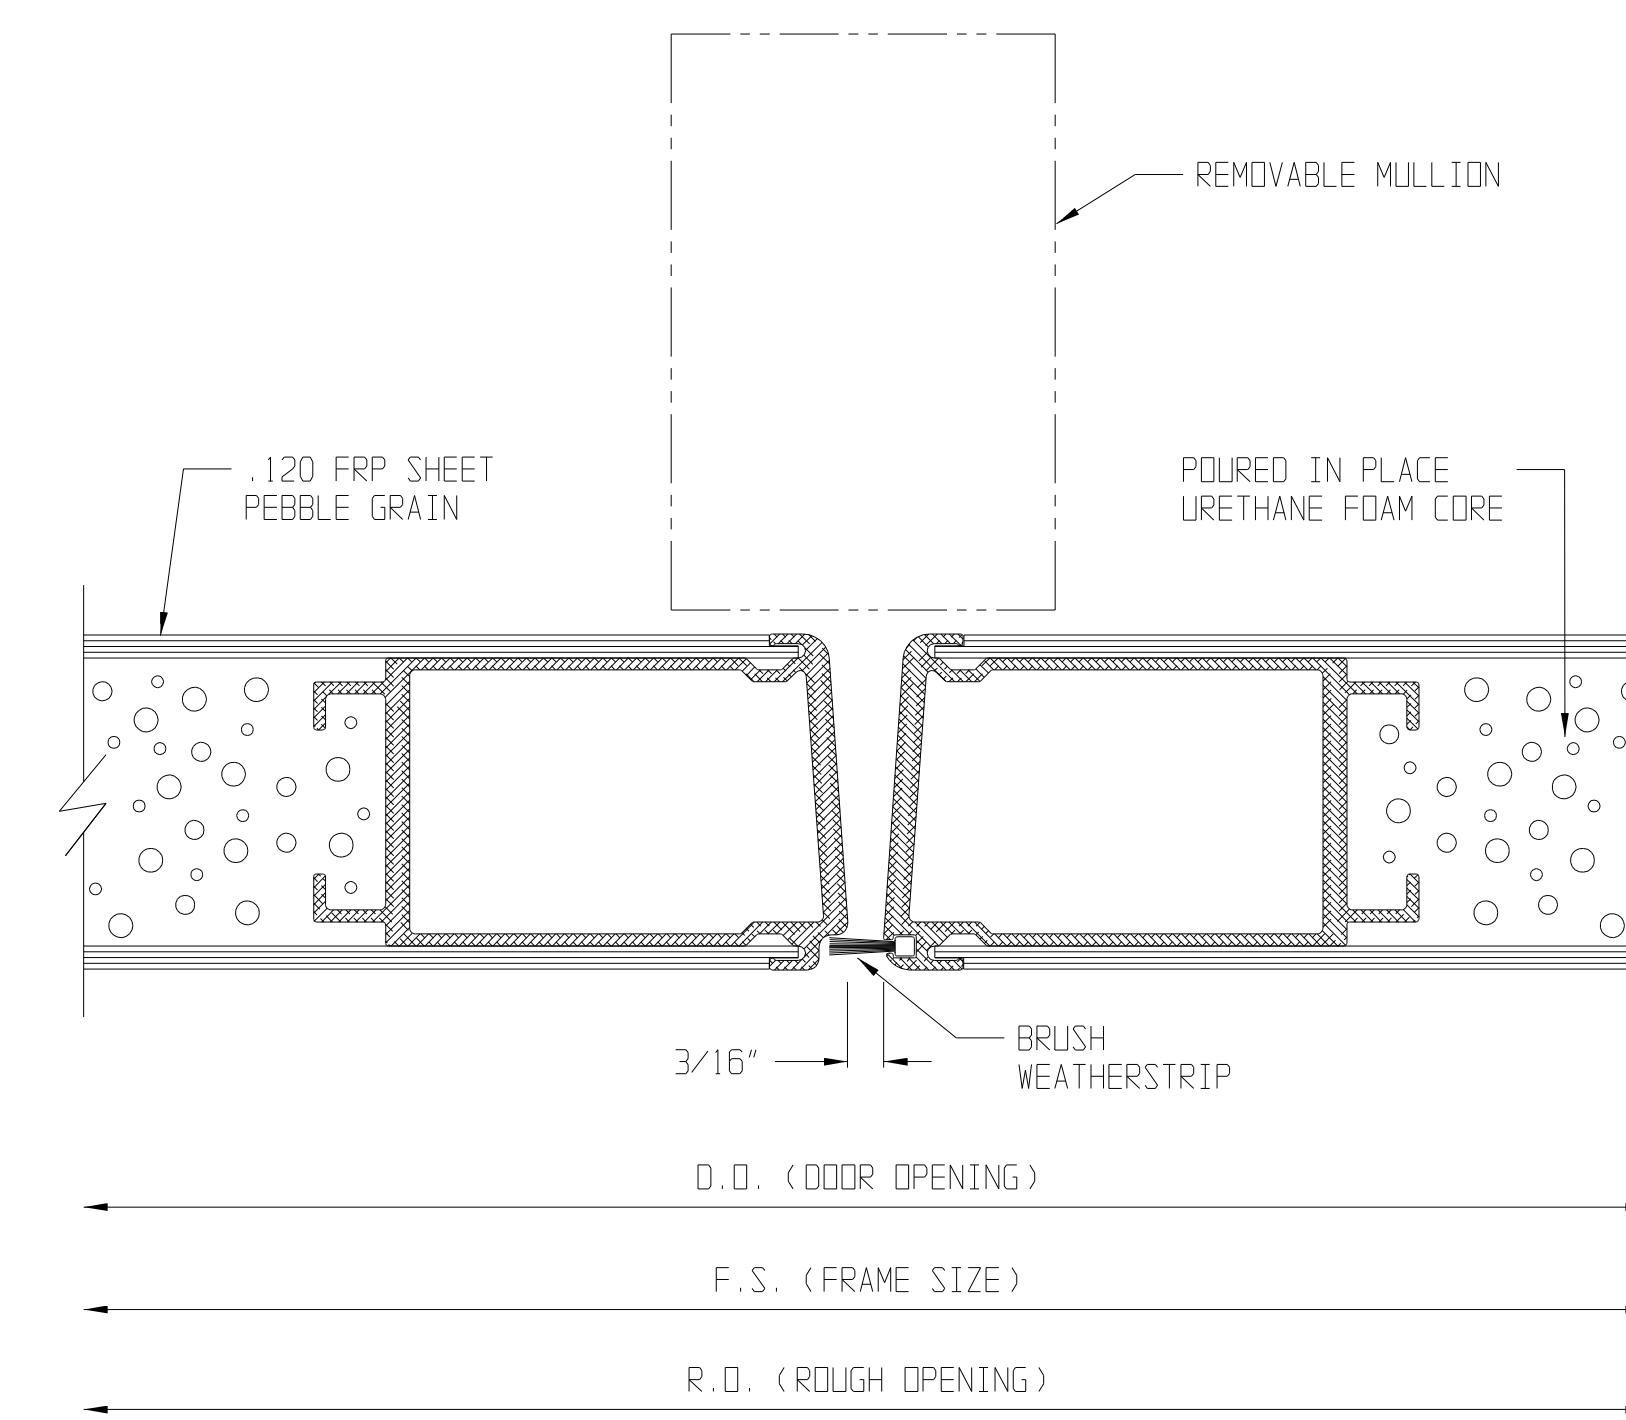

# SL-17 PEBBLE GRAIN FLUSH DOOR DETAILS

CONTINUOUS HINGE JAMB DETAIL

LOCK JAMB DETAIL

HEAD DETAIL

SILL DETAIL

MEETING STILES RIM PANICS (STANDARD)

MEETING STILES MORTISE LOCK

MEETING STILES (OPTIONAL)

1/4" GLASS VISION LITE KIT DETAIL

1/2" GLASS VISION LITE KIT DETAIL

1" INS. GLASS VISION LITE KIT DETAIL

LOUVER WITH INSECT SCREEN DETAIL

1/4" GLASS VISION LITE KIT DETAIL WITH EXTERNAL MUNTIN

1/2" GLASS VISION LITE KIT DETAIL WITH EXTERNAL MUNTIN

1" INS. GLASS VISION LITE KIT DETAIL WITH EXTERNAL MUNTIN

1" INS. GLASS VISION LITE KIT DETAIL WITH INTERNAL MUNTIN