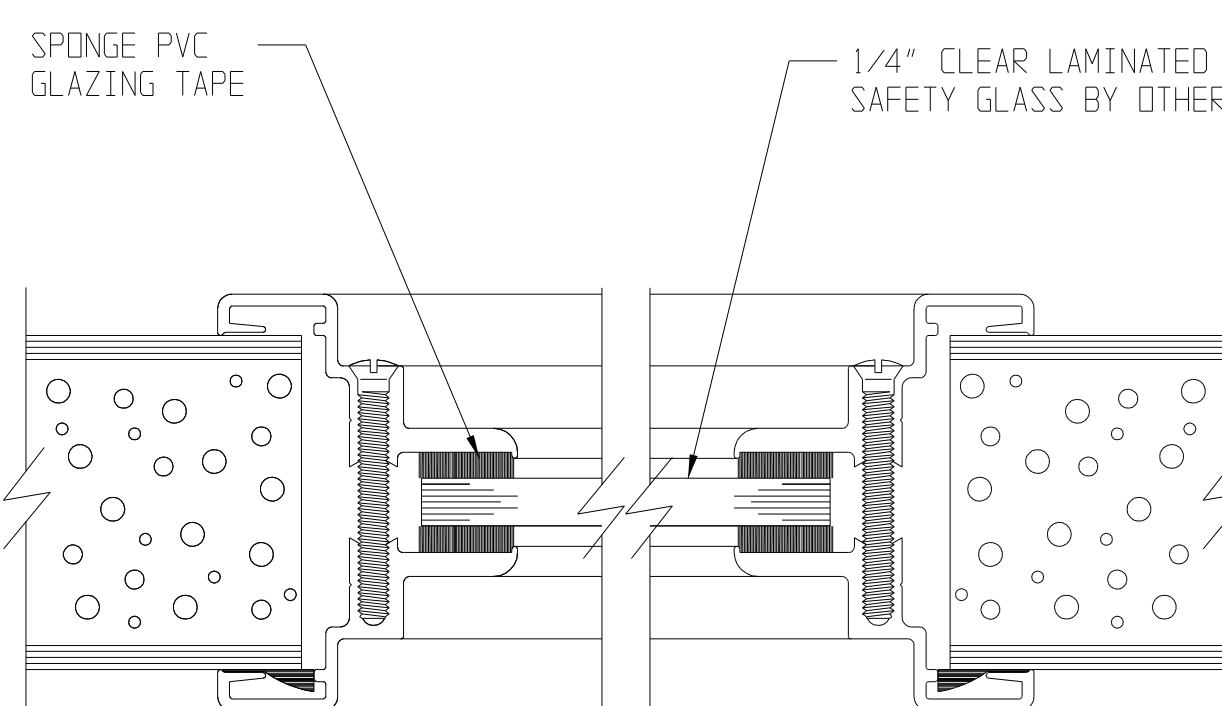

# SL-17 PEBBLE GRAIN FLUSH DOOR DETAILS

CONTINUOUS HINGE JAMB DETAIL

LOCK JAMB DETAIL

HEAD DETAIL

SILL DETAIL

MEETING STILES RIM PANICS (STANDARD)

MEETING STILES MORTISE LOCK

MEETING STILES (OPTIONAL)

1/4" GLASS VISION LITE KIT DETAIL

1/2" GLASS VISION LITE KIT DETAIL

1" INS. GLASS VISION LITE KIT DETAIL

LOUVER WITH INSECT SCREEN DETAIL

1/4" GLASS VISION LITE KIT DETAIL WITH EXTERNAL MUNTIN

1/2" GLASS VISION LITE KIT DETAIL WITH EXTERNAL MUNTIN

1" INS. GLASS VISION LITE KIT DETAIL WITH EXTERNAL MUNTIN

1" INS. GLASS VISION LITE KIT DETAIL WITH INTERNAL MUNTIN