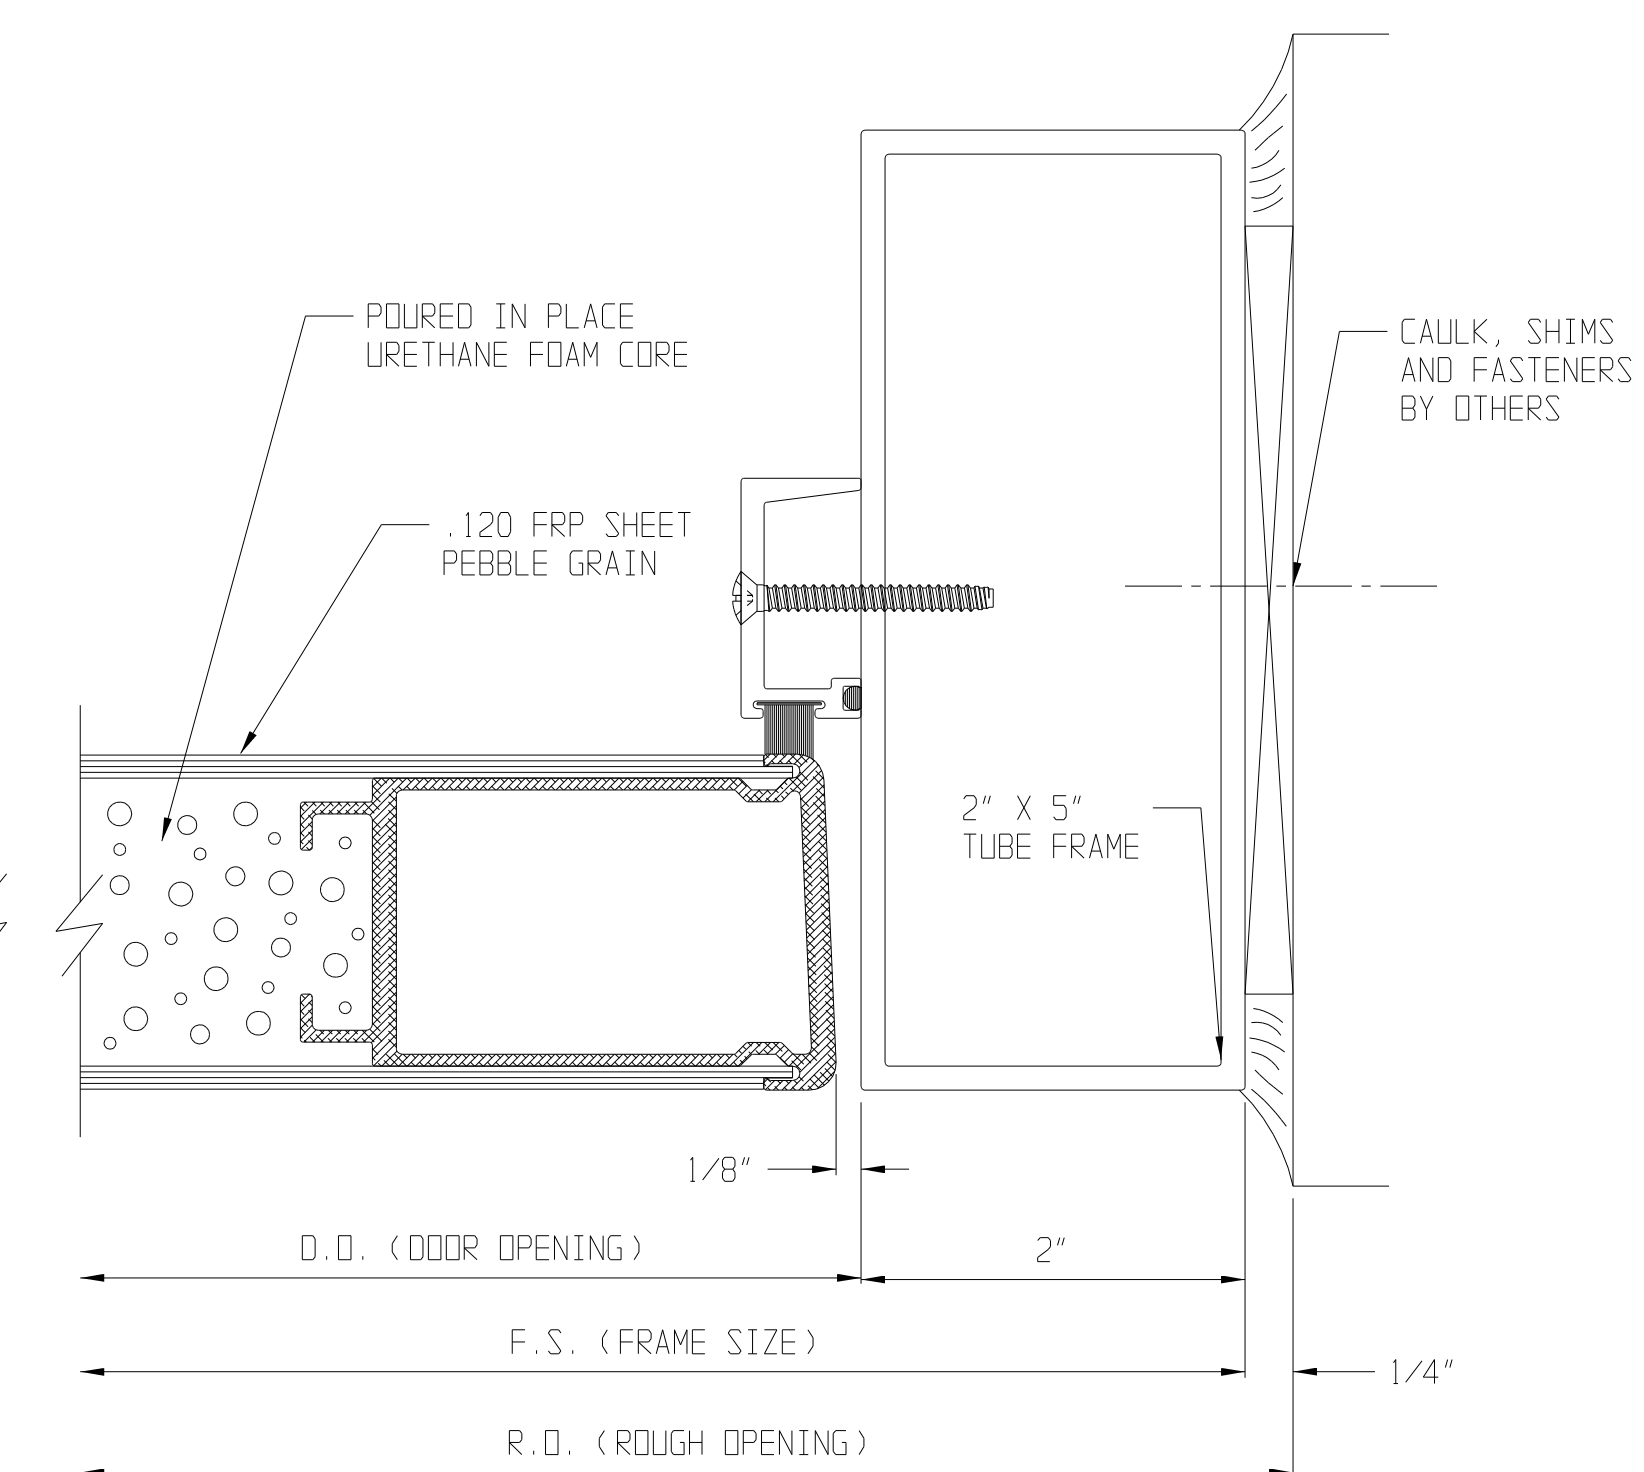

# SL-17 PEBBLE GRAIN FLUSH DOOR DETAILS

CONTINUOUS HINGE JAMB DETAIL

LOCK JAMB DETAIL

HEAD DETAIL

SILL DETAIL

MEETING STILES RIM PANICS (STANDARD)

MEETING STILES MORTISE LOCK

MEETING STILES (OPTIONAL)

1/4" GLASS VISION LITE KIT DETAIL

1/2" GLASS VISION LITE KIT DETAIL

1" INS. GLASS VISION LITE KIT DETAIL

LOUVER WITH INSECT SCREEN DETAIL

1/4" GLASS VISION LITE KIT DETAIL WITH EXTERNAL MUNTIN

1/2" GLASS VISION LITE KIT DETAIL WITH EXTERNAL MUNTIN

1" INS. GLASS VISION LITE KIT DETAIL WITH EXTERNAL MUNTIN

1" INS. GLASS VISION LITE KIT DETAIL WITH INTERNAL MUNTIN