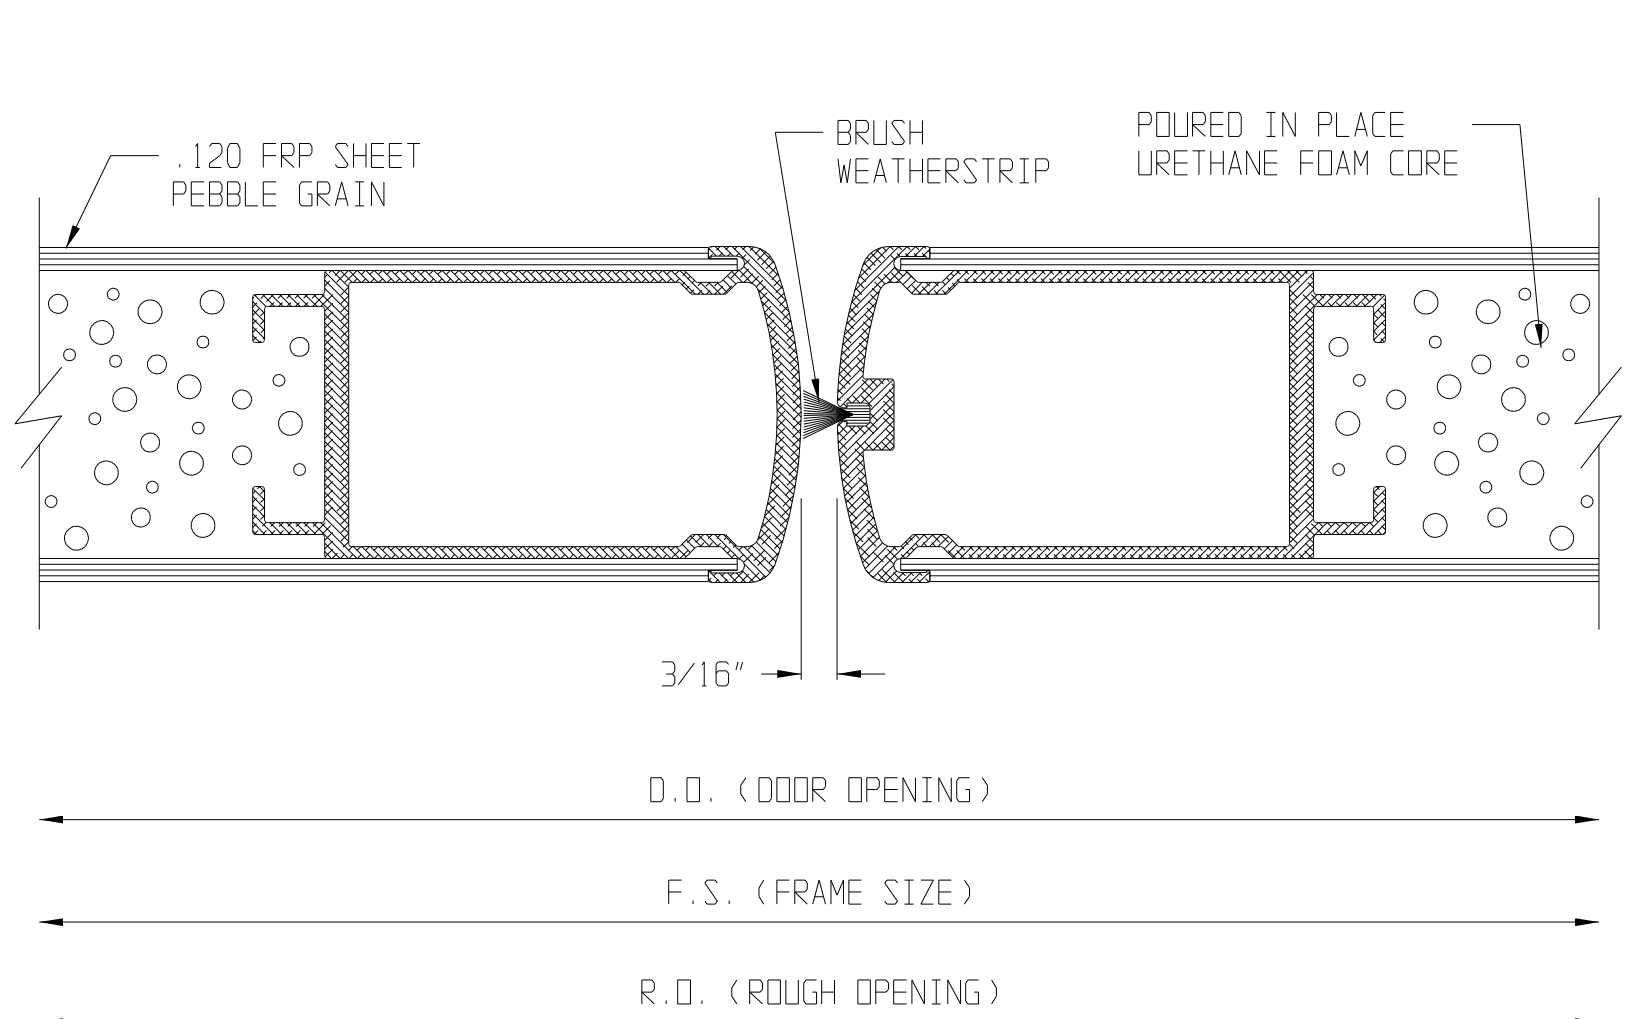

# SL-17 PEBBLE GRAIN FLUSH DOOR DETAILS

CONTINUOUS HINGE JAMB DETAIL

LOCK JAMB DETAIL

HEAD DETAIL

SILL DETAIL

MEETING STILES RIM PANICS (STANDARD)

MEETING STILES MORTISE LOCK

MEETING STILES (OPTIONAL)

1/4" GLASS VISION LITE KIT DETAIL

1/2" GLASS VISION LITE KIT DETAIL

1" INS. GLASS VISION LITE KIT DETAIL

LOUVER WITH INSECT SCREEN DETAIL

1/4" GLASS VISION LITE KIT DETAIL WITH EXTERNAL MUNTIN

1/2" GLASS VISION LITE KIT DETAIL WITH EXTERNAL MUNTIN

1" INS. GLASS VISION LITE KIT DETAIL WITH EXTERNAL MUNTIN

1" INS. GLASS VISION LITE KIT DETAIL WITH INTERNAL MUNTIN