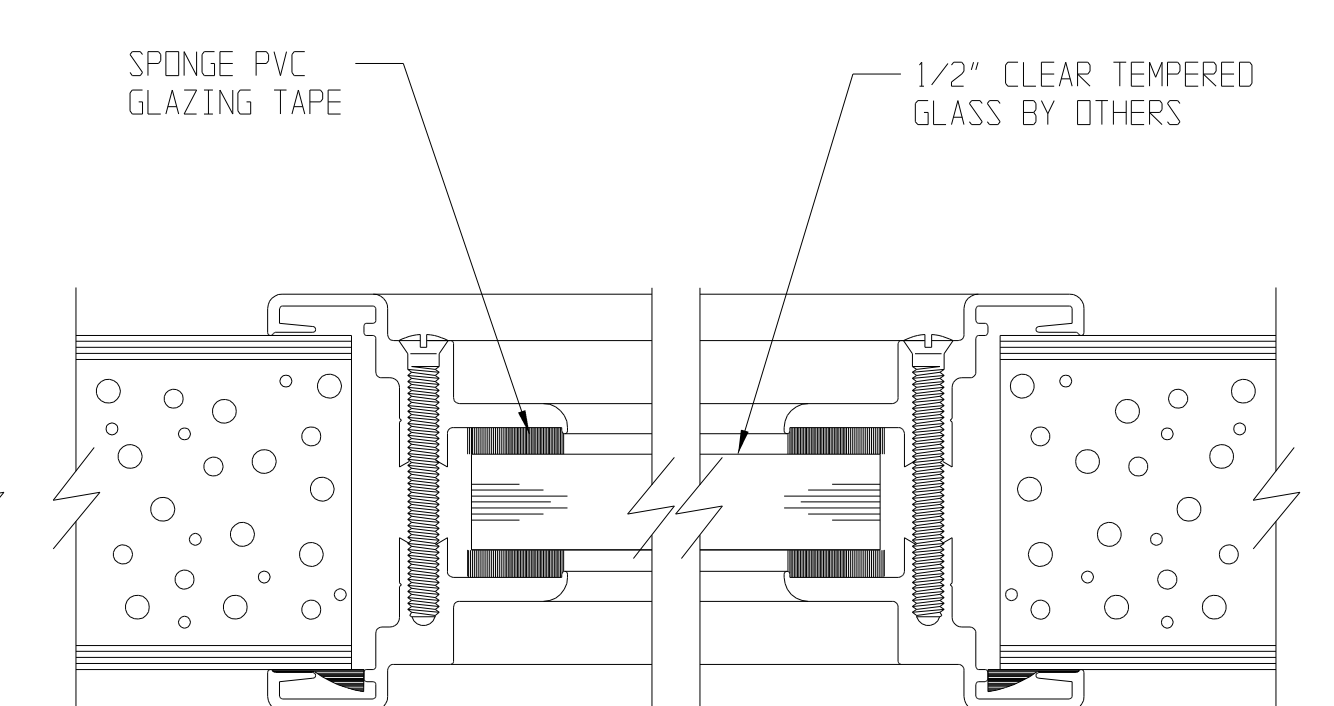

# SL-17 PEBBLE GRAIN FLUSH DOOR DETAILS

CONTINUOUS HINGE JAMB DETAIL

LOCK JAMB DETAIL

HEAD DETAIL

SILL DETAIL

MEETING STILES RIM PANICS (STANDARD)

MEETING STILES MORTISE LOCK

MEETING STILES (OPTIONAL)

1/4" GLASS VISION LITE KIT DETAIL

1/2" GLASS VISION LITE KIT DETAIL

1" INS. GLASS VISION LITE KIT DETAIL

LOUVER WITH INSECT SCREEN DETAIL

1/4" GLASS VISION LITE KIT DETAIL WITH EXTERNAL MUNTIN

1/2" GLASS VISION LITE KIT DETAIL WITH EXTERNAL MUNTIN

1" INS. GLASS VISION LITE KIT DETAIL WITH EXTERNAL MUNTIN

1" INS. GLASS VISION LITE KIT DETAIL WITH INTERNAL MUNTIN