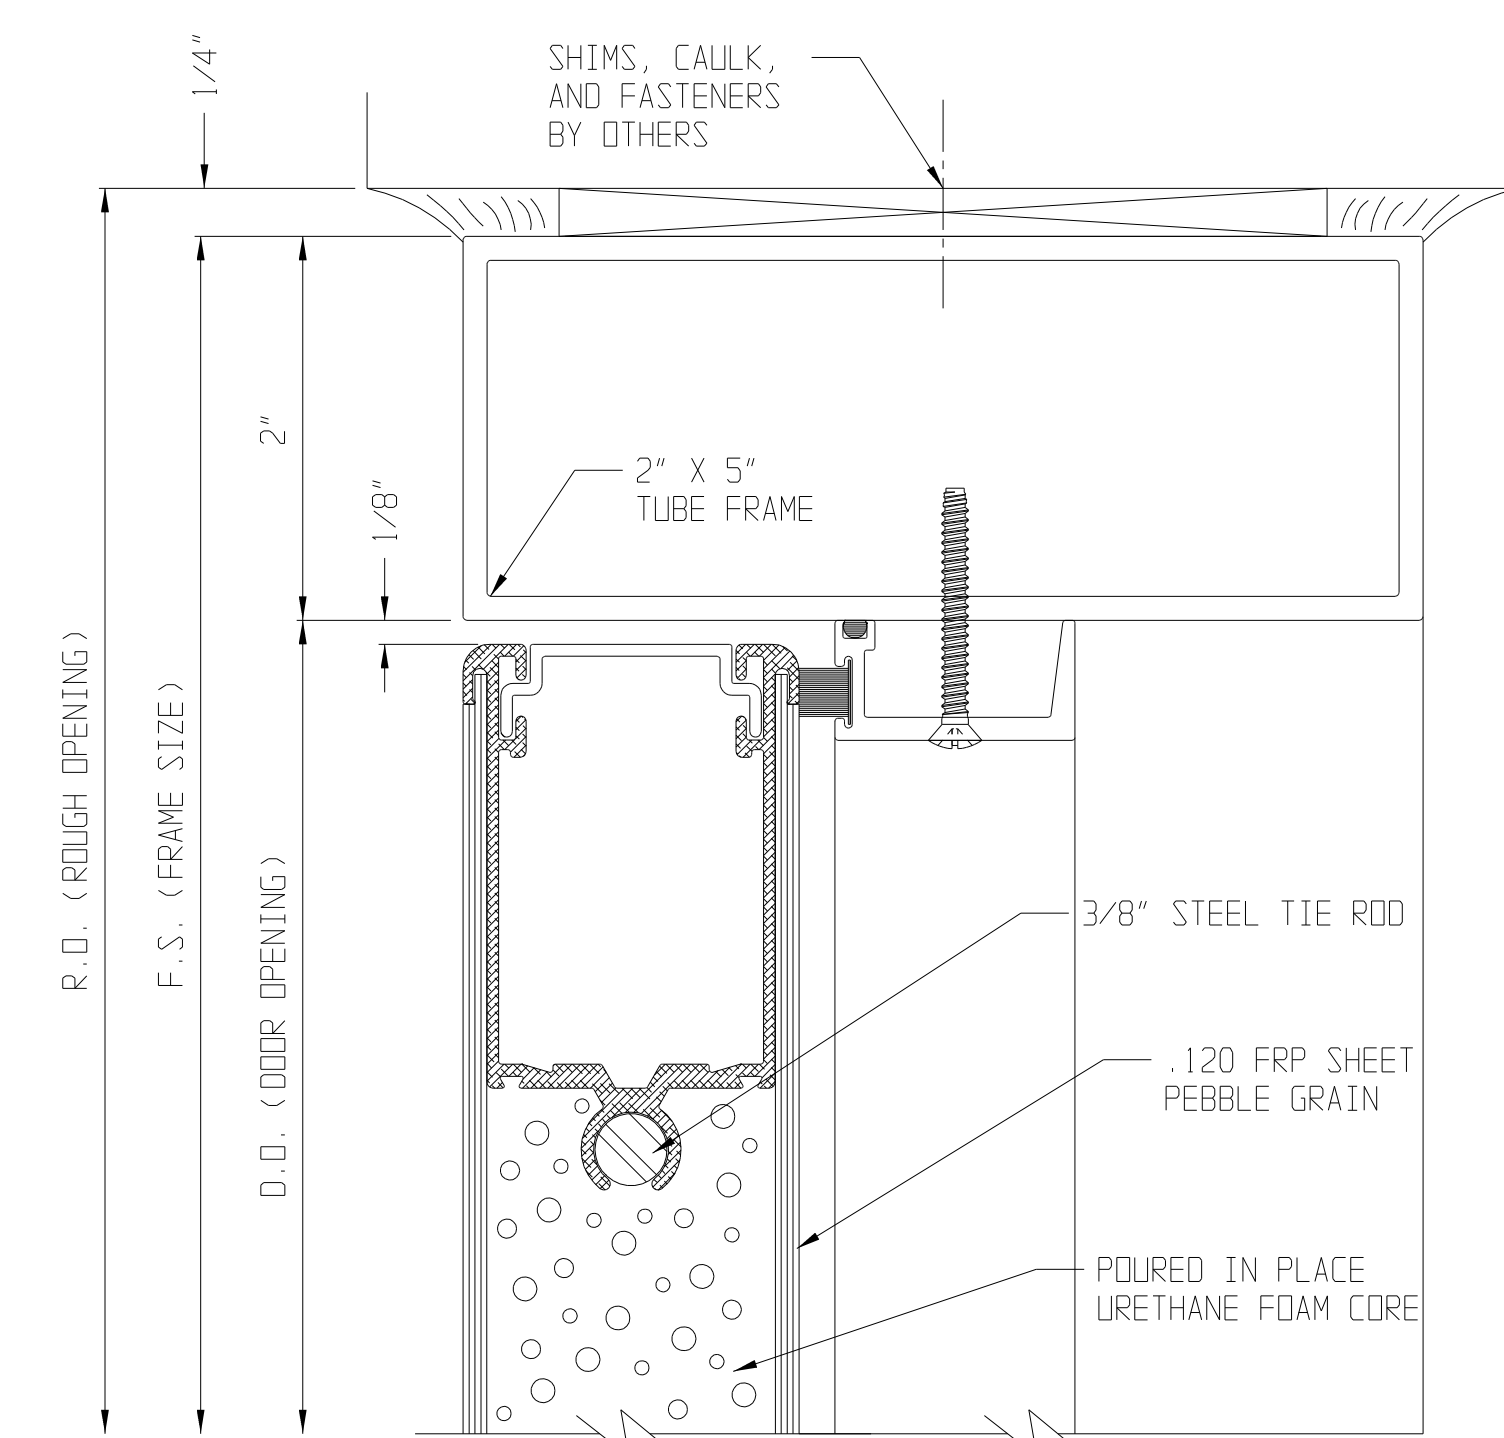

# SL-17 PEBBLE GRAIN FLUSH DOOR DETAILS

CONTINUOUS HINGE JAMB DETAIL

LOCK JAMB DETAIL

HEAD DETAIL

SILL DETAIL

MEETING STILES RIM PANICS (STANDARD)

MEETING STILES MORTISE LOCK

MEETING STILES (OPTIONAL)

1/4" GLASS VISION LITE KIT DETAIL

1/2" GLASS VISION LITE KIT DETAIL

1" INS. GLASS VISION LITE KIT DETAIL

LOUVER WITH INSECT SCREEN DETAIL

1/4" GLASS VISION LITE KIT DETAIL WITH EXTERNAL MUNTIN

1/2" GLASS VISION LITE KIT DETAIL WITH EXTERNAL MUNTIN

1" INS. GLASS VISION LITE KIT DETAIL WITH EXTERNAL MUNTIN

1" INS. GLASS VISION LITE KIT DETAIL WITH INTERNAL MUNTIN