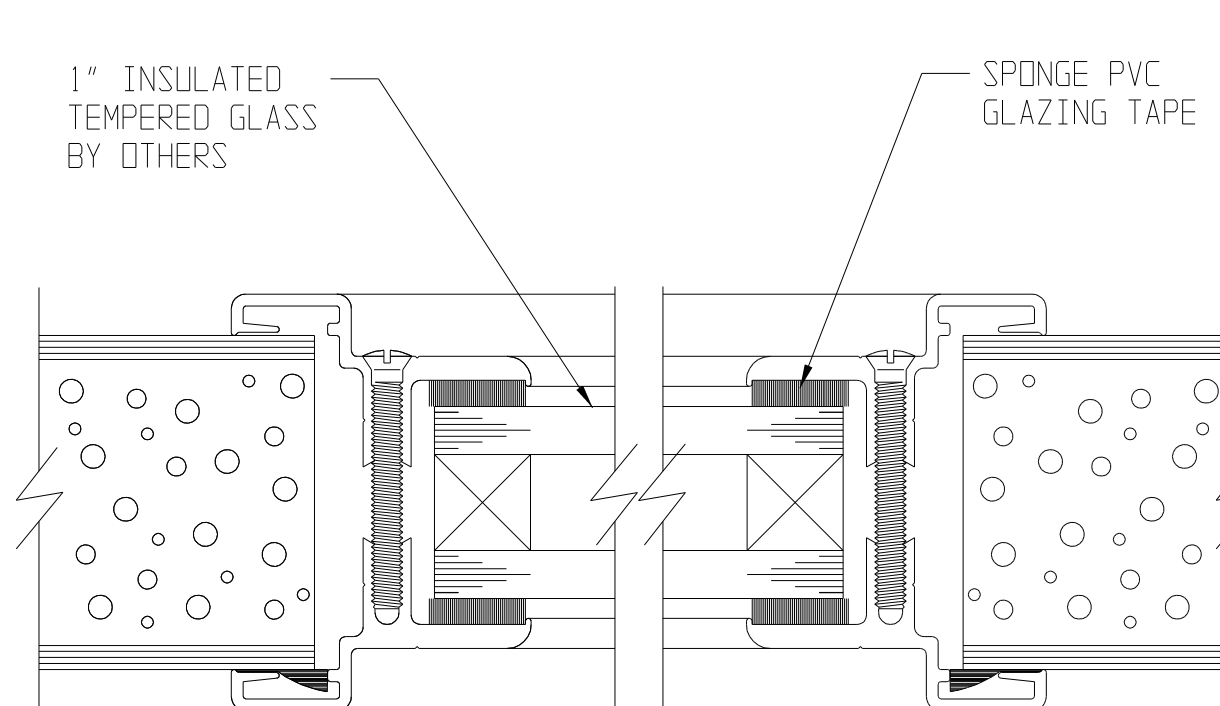

# SL-17 PEBBLE GRAIN FLUSH DOOR DETAILS

CONTINUOUS HINGE JAMB DETAIL

LOCK JAMB DETAIL

HEAD DETAIL

SILL DETAIL

MEETING STILES RIM PANICS (STANDARD)

MEETING STILES MORTISE LOCK

MEETING STILES (OPTIONAL)

1/4" GLASS VISION LITE KIT DETAIL

1/2" GLASS VISION LITE KIT DETAIL

1" INS. GLASS VISION LITE KIT DETAIL

LOUVER WITH INSECT SCREEN DETAIL

1/4" GLASS VISION LITE KIT DETAIL WITH EXTERNAL MUNTIN

1/2" GLASS VISION LITE KIT DETAIL WITH EXTERNAL MUNTIN

1" INS. GLASS VISION LITE KIT DETAIL WITH EXTERNAL MUNTIN

1" INS. GLASS VISION LITE KIT DETAIL WITH INTERNAL MUNTIN