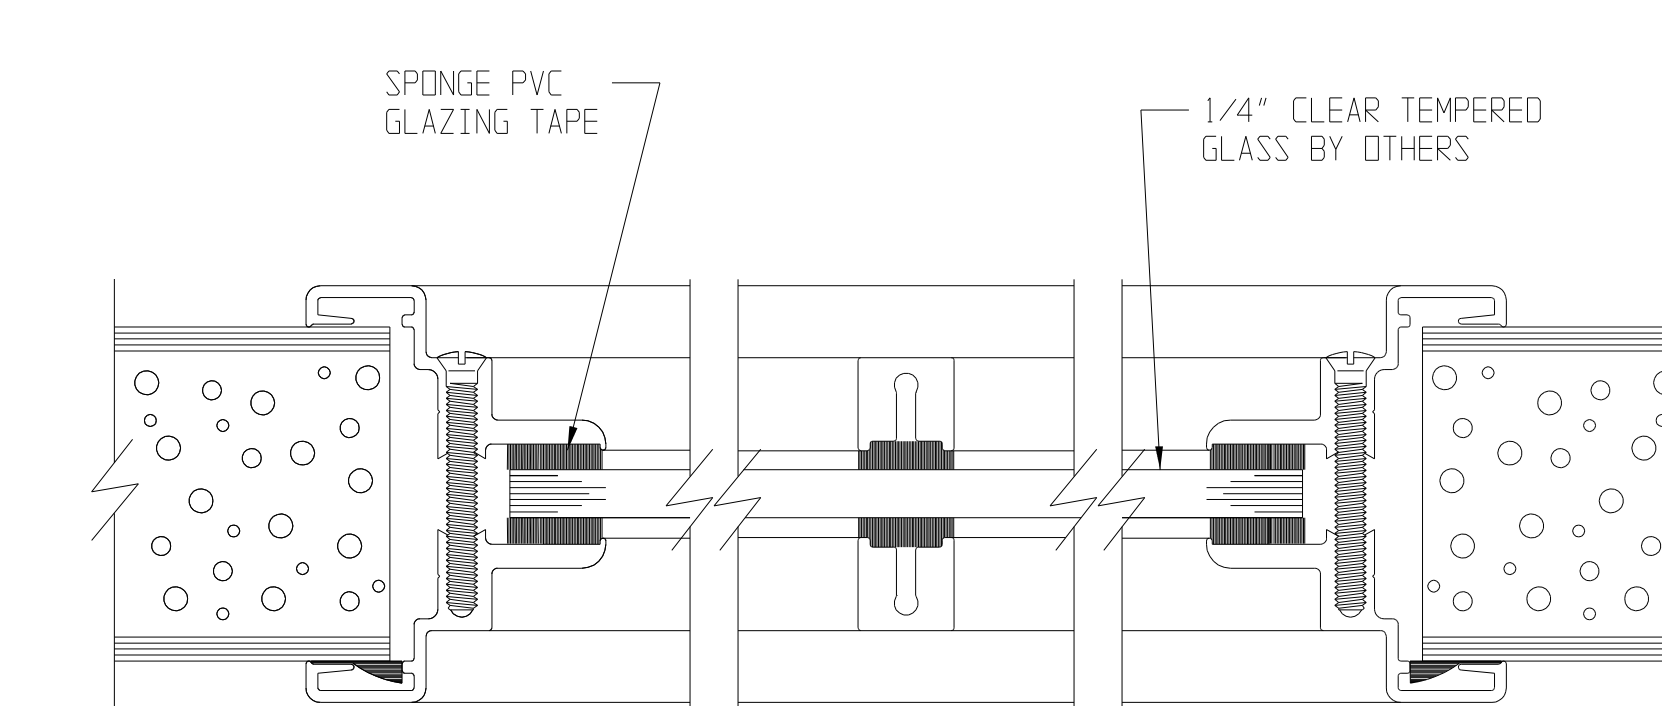

1/4" GLASS VISION LITE KIT DETAIL

1/2" GLASS VISION LITE KIT DETAIL

1" INS. GLASS VISION LITE KIT DETAIL

LOUVER WITH INSECT SCREEN DETAIL

1/4" GLASS VISION LITE KIT DETAIL WITH EXTERNAL MUNTIN

1/2" GLASS VISION LITE KIT DETAIL WITH EXTERNAL MUNTIN

1" INS. GLASS VISION LITE KIT DETAIL WITH EXTERNAL MUNTIN

1" INS. GLASS VISION LITE KIT DETAIL WITH INTERNAL MUNTIN