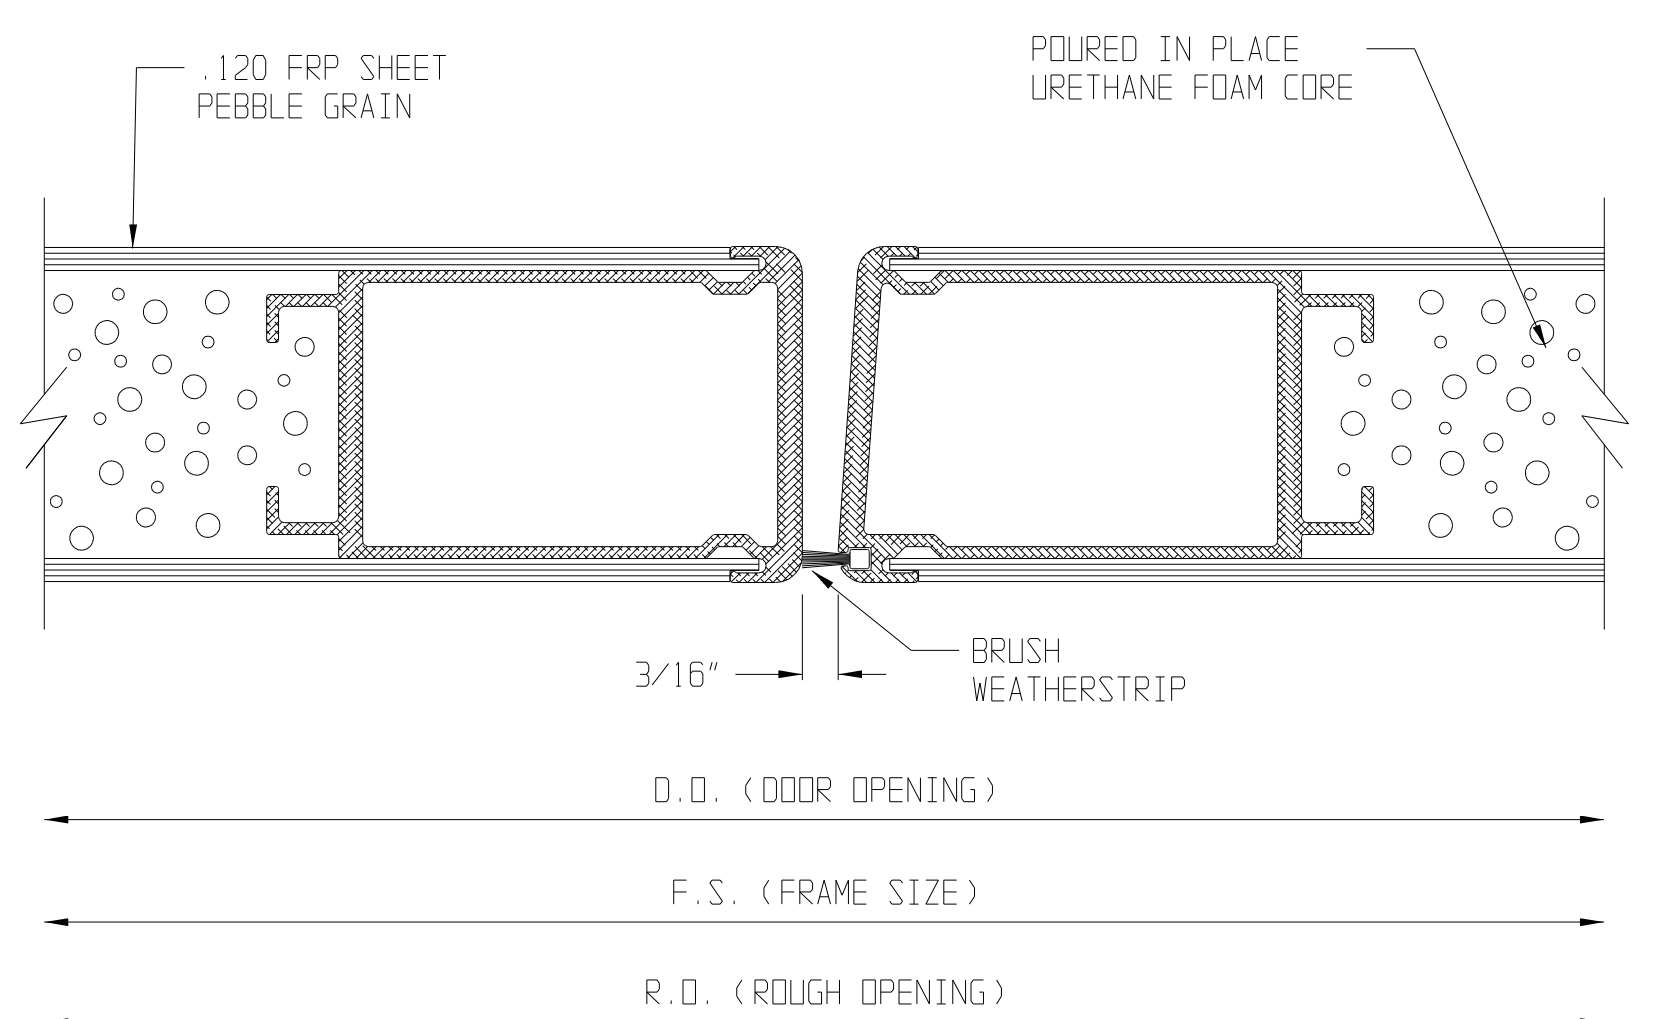

# SL-17 PEBBLE GRAIN FLUSH DOOR DETAILS

CONTINUOUS HINGE JAMB DETAIL

LOCK JAMB DETAIL

HEAD DETAIL

SILL DETAIL

MEETING STILES RIM PANICS (STANDARD)

MEETING STILES MORTISE LOCK

MEETING STILES (OPTIONAL)

1/4" GLASS VISION LITE KIT DETAIL

1/2" GLASS VISION LITE KIT DETAIL

1" INS. GLASS VISION LITE KIT DETAIL

LOUVER WITH INSECT SCREEN DETAIL

1/4" GLASS VISION LITE KIT DETAIL WITH EXTERNAL MUNTIN

1/2" GLASS VISION LITE KIT DETAIL WITH EXTERNAL MUNTIN

1" INS. GLASS VISION LITE KIT DETAIL WITH EXTERNAL MUNTIN

1" INS. GLASS VISION LITE KIT DETAIL WITH INTERNAL MUNTIN