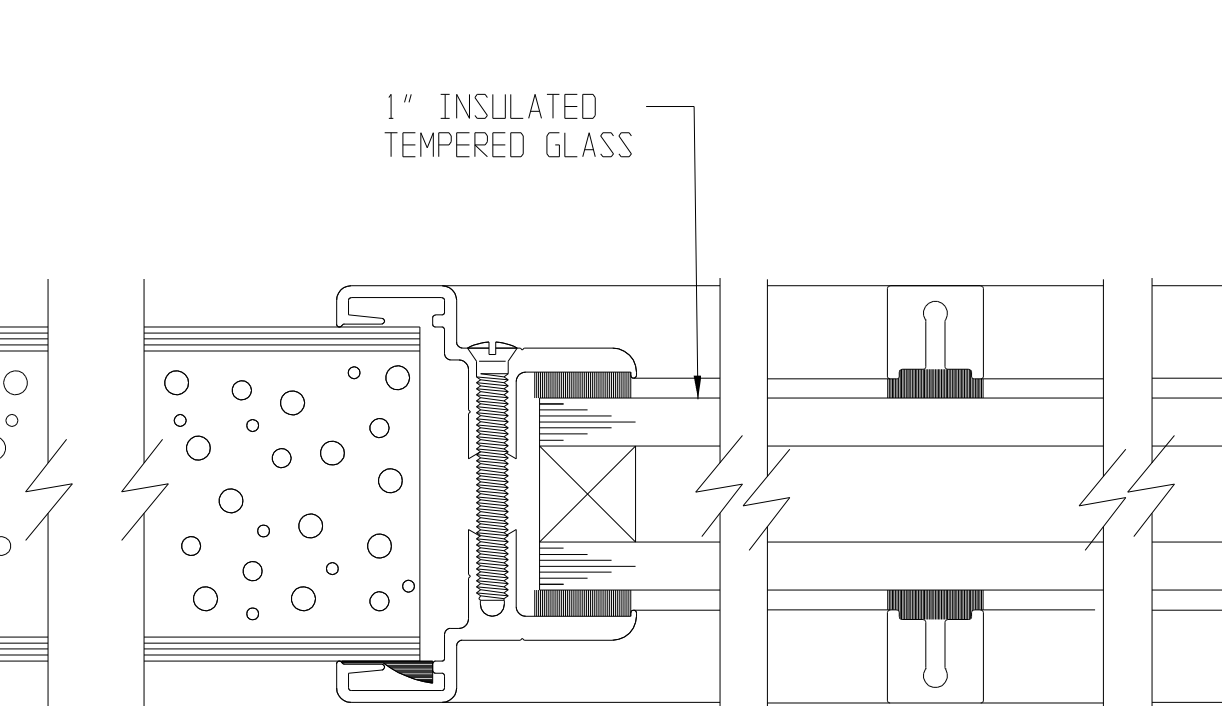

1/4" GLASS VISION LITE KIT DETAIL

1/2" GLASS VISION LITE KIT DETAIL

1" INS. GLASS VISION LITE KIT DETAIL

LOUVER WITH INSECT SCREEN DETAIL

1/4" GLASS VISION LITE KIT DETAIL WITH EXTERNAL MUNTIN

1/2" GLASS VISION LITE KIT DETAIL WITH EXTERNAL MUNTIN

1" INS. GLASS VISION LITE KIT DETAIL WITH EXTERNAL MUNTIN

1" INS. GLASS VISION LITE KIT DETAIL WITH INTERNAL MUNTIN