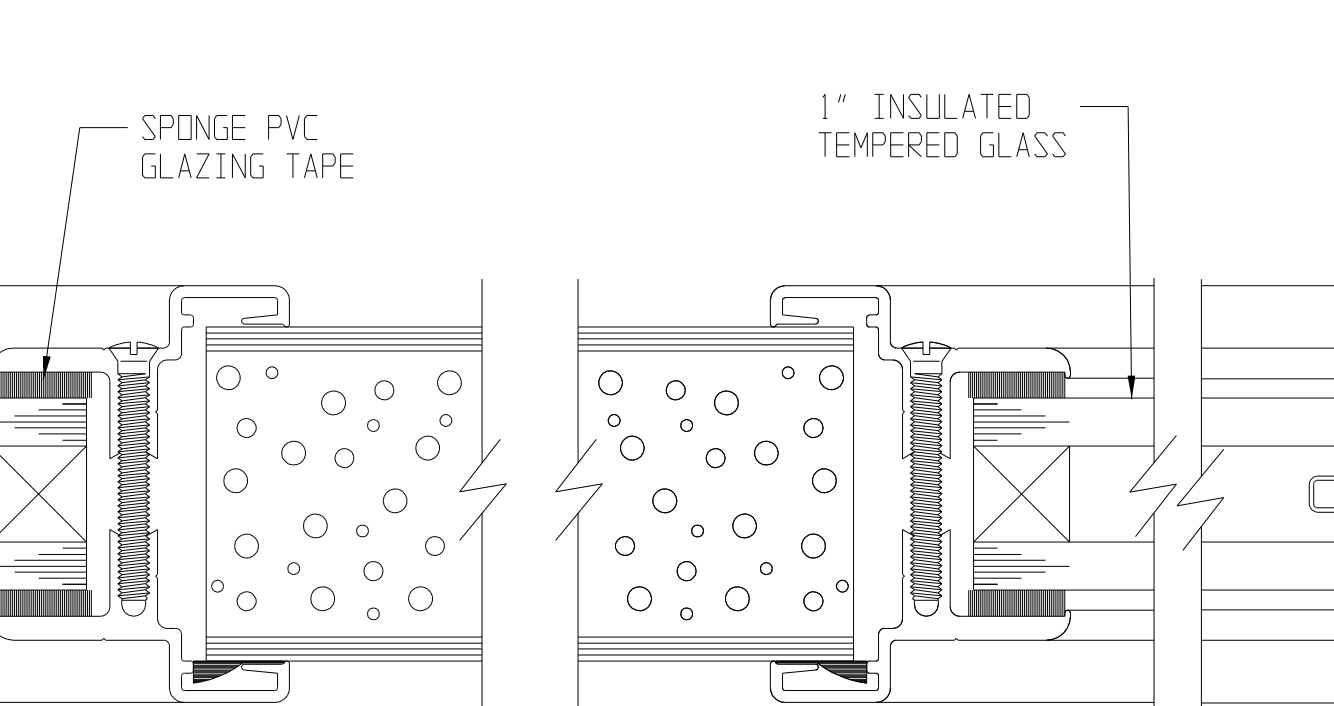

# SL-17 PEBBLE GRAIN FLUSH DOOR DETAILS

CONTINUOUS HINGE JAMB DETAIL

LOCK JAMB DETAIL

HEAD DETAIL

SILL DETAIL

MEETING STILES RIM PANICS (STANDARD)

MEETING STILES MORTISE LOCK

MEETING STILES (OPTIONAL)

1/4" GLASS VISION LITE KIT DETAIL

1/2" GLASS VISION LITE KIT DETAIL

1" INS. GLASS VISION LITE KIT DETAIL

LOUVER WITH INSECT SCREEN DETAIL

1/4" GLASS VISION LITE KIT DETAIL WITH EXTERNAL MUNTIN

1/2" GLASS VISION LITE KIT DETAIL WITH EXTERNAL MUNTIN

1" INS. GLASS VISION LITE KIT DETAIL WITH EXTERNAL MUNTIN

1" INS. GLASS VISION LITE KIT DETAIL WITH INTERNAL MUNTIN