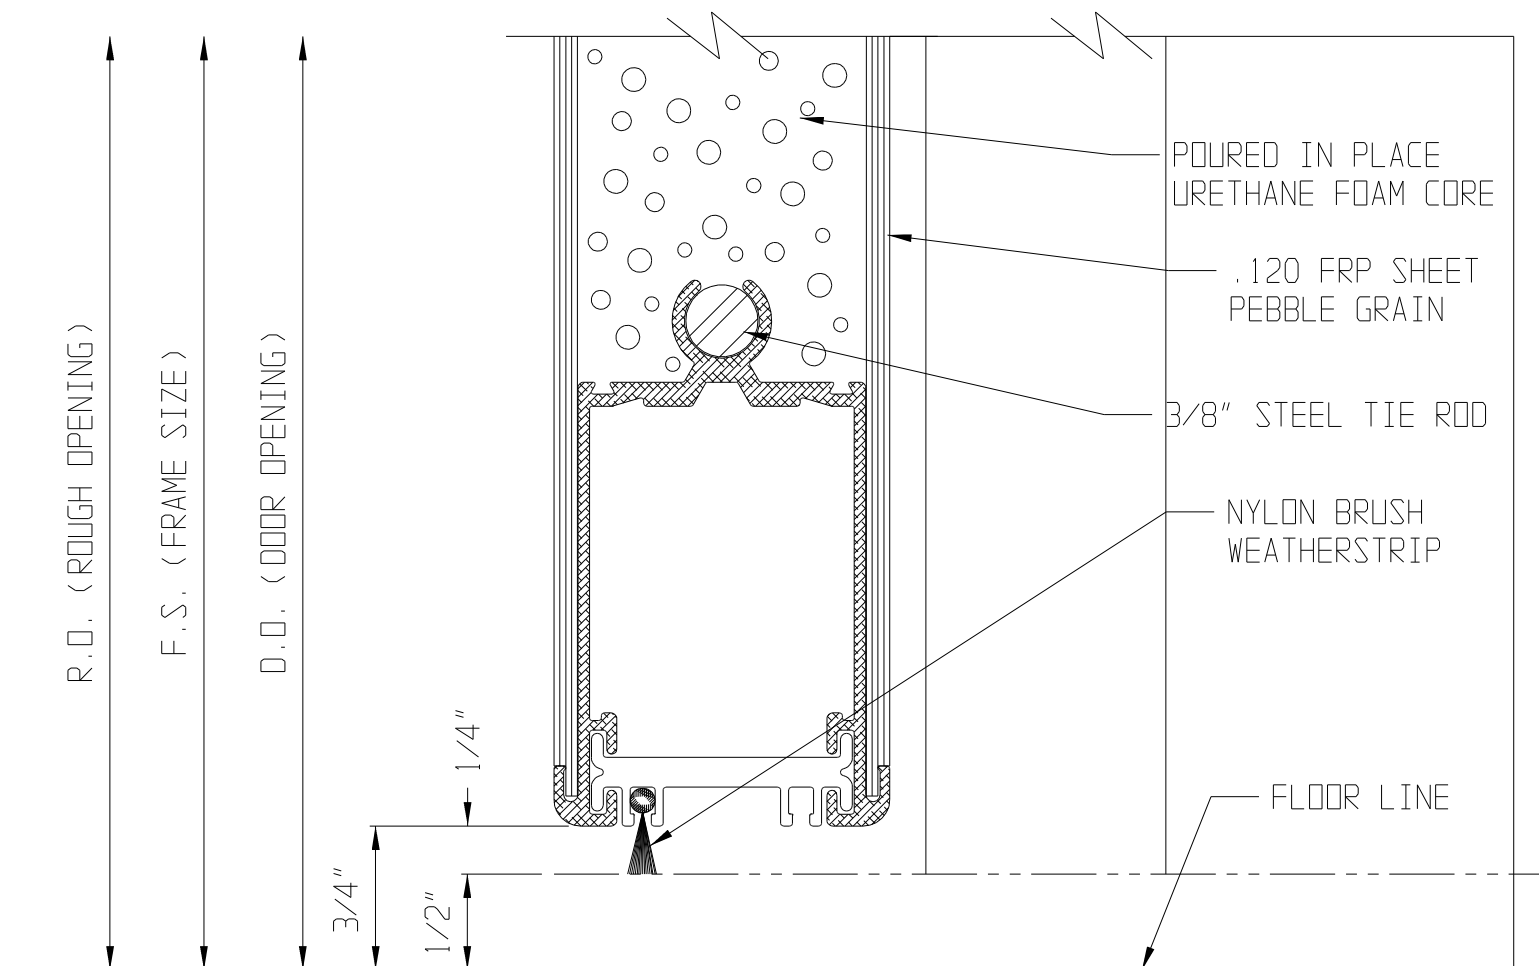

# SL-17 PEBBLE GRAIN FLUSH DOOR DETAILS

CONTINUOUS HINGE JAMB DETAIL

LOCK JAMB DETAIL

HEAD DETAIL

SILL DETAIL

MEETING STILES RIM PANICS (STANDARD)

MEETING STILES MORTISE LOCK

MEETING STILES (OPTIONAL)

1/4" GLASS VISION LITE KIT DETAIL

1/2" GLASS VISION LITE KIT DETAIL

1" INS. GLASS VISION LITE KIT DETAIL

LOUVER WITH INSECT SCREEN DETAIL

1/4" GLASS VISION LITE KIT DETAIL WITH EXTERNAL MUNTIN

1/2" GLASS VISION LITE KIT DETAIL WITH EXTERNAL MUNTIN

1" INS. GLASS VISION LITE KIT DETAIL WITH EXTERNAL MUNTIN

1" INS. GLASS VISION LITE KIT DETAIL WITH INTERNAL MUNTIN