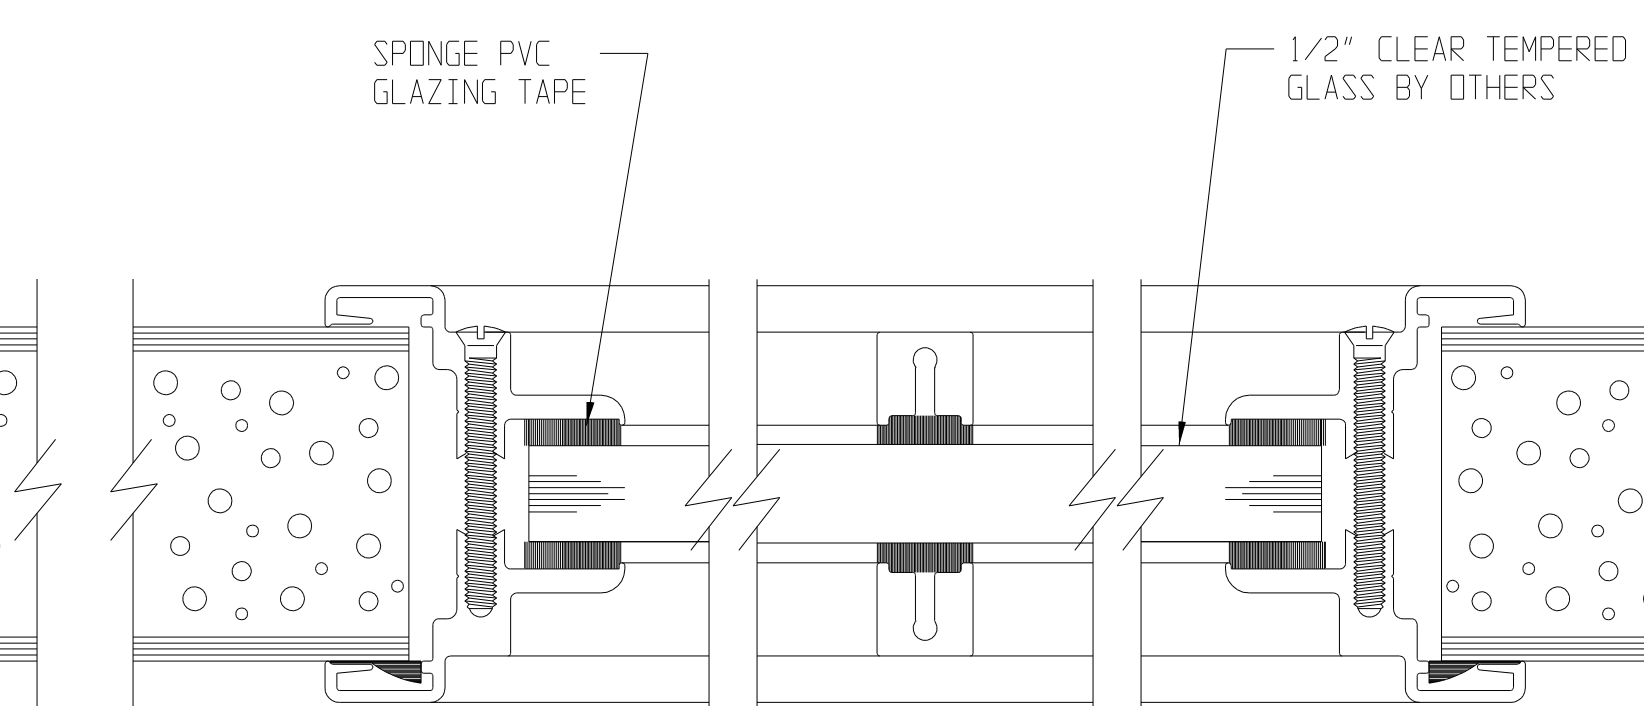

1/4" GLASS VISION LITE KIT DETAIL

1/2" GLASS VISION LITE KIT DETAIL

1" INS. GLASS VISION LITE KIT DETAIL

LOUVER WITH INSECT SCREEN DETAIL

1/4" GLASS VISION LITE KIT DETAIL WITH EXTERNAL MUNTIN

1/2" GLASS VISION LITE KIT DETAIL WITH EXTERNAL MUNTIN

1" INS. GLASS VISION LITE KIT DETAIL WITH EXTERNAL MUNTIN

1" INS. GLASS VISION LITE KIT DETAIL WITH INTERNAL MUNTIN