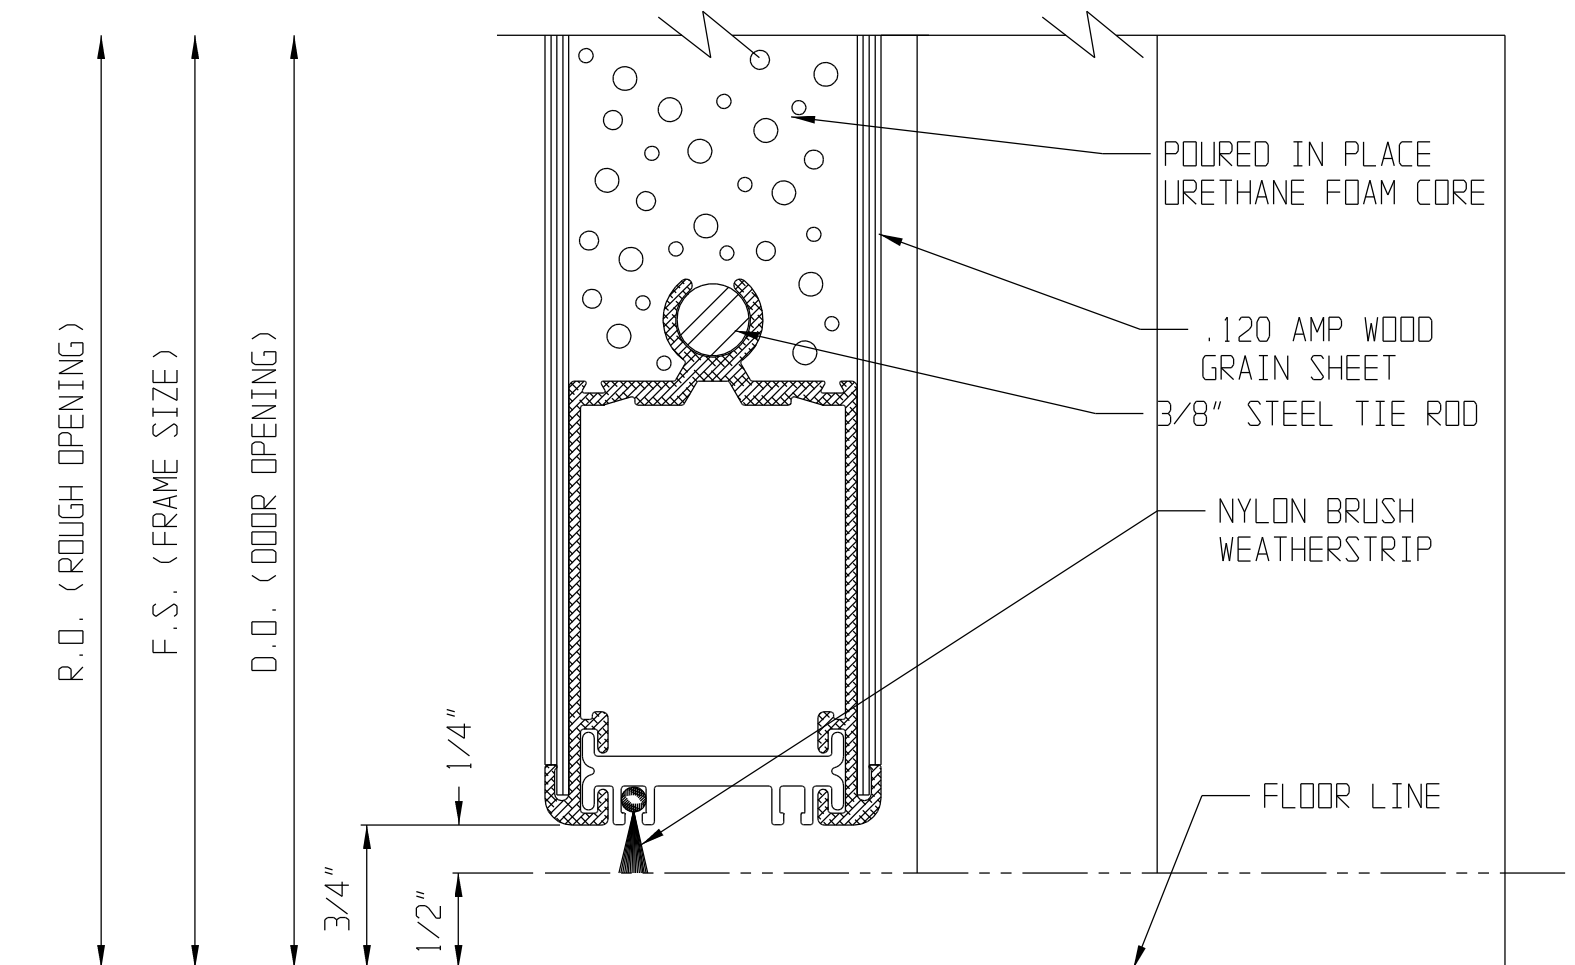

SL-19W WOOD GRAIN DOOR DETAILS

CONTINUOUS HINGE JAMB DETAIL

LOCK JAMB DETAIL

HEAD DETAIL

MEETING STILES MORTISE LOCK

MEETING STILES RIM PANICS

SILL DETAIL

1/4" GLASS VISION LITE KIT DETAIL

1/2" GLASS VISION LITE KIT DETAIL

1" INS. GLASS VISION LITE KIT DETAIL