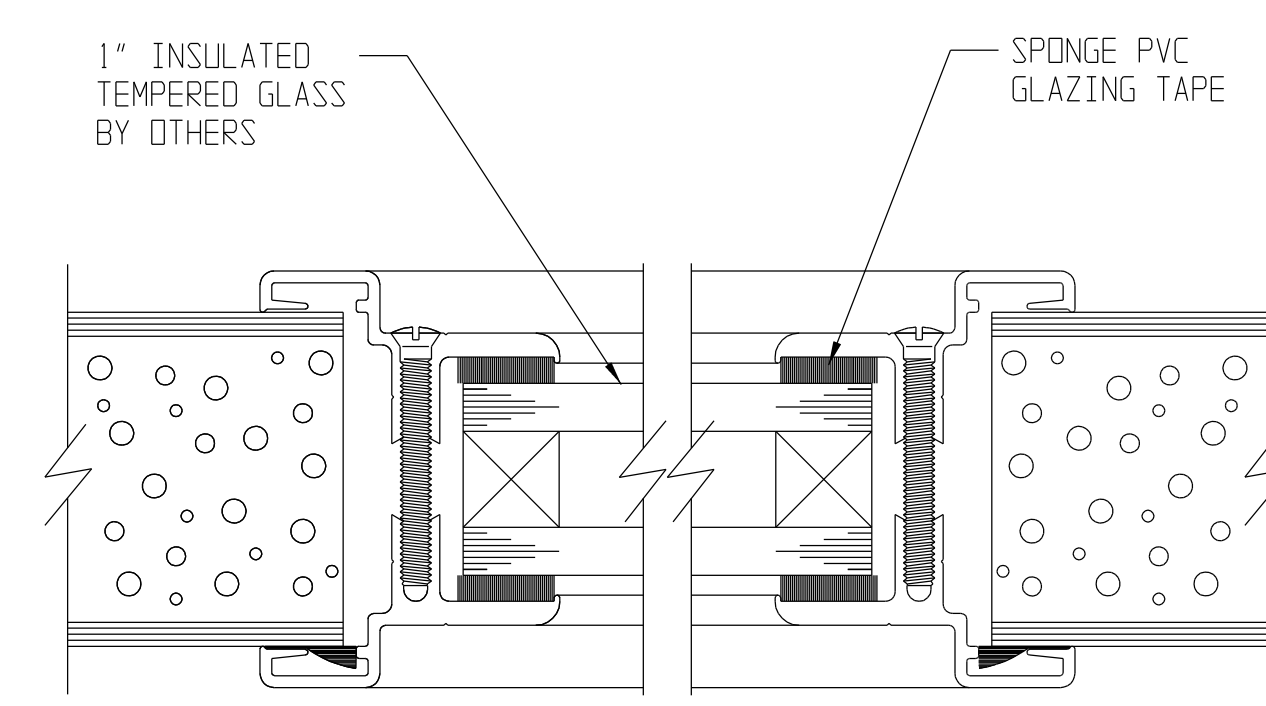

SL-19W WOOD GRAIN DOOR DETAILS

CONTINUOUS HINGE JAMB DETAIL

LOCK JAMB DETAIL

HEAD DETAIL

MEETING STILES MORTISE LOCK

MEETING STILES RIM PANICS

SILL DETAIL

1/4" GLASS VISION LITE KIT DETAIL

1/2" GLASS VISION LITE KIT DETAIL

1" INS. GLASS VISION LITE KIT DETAIL