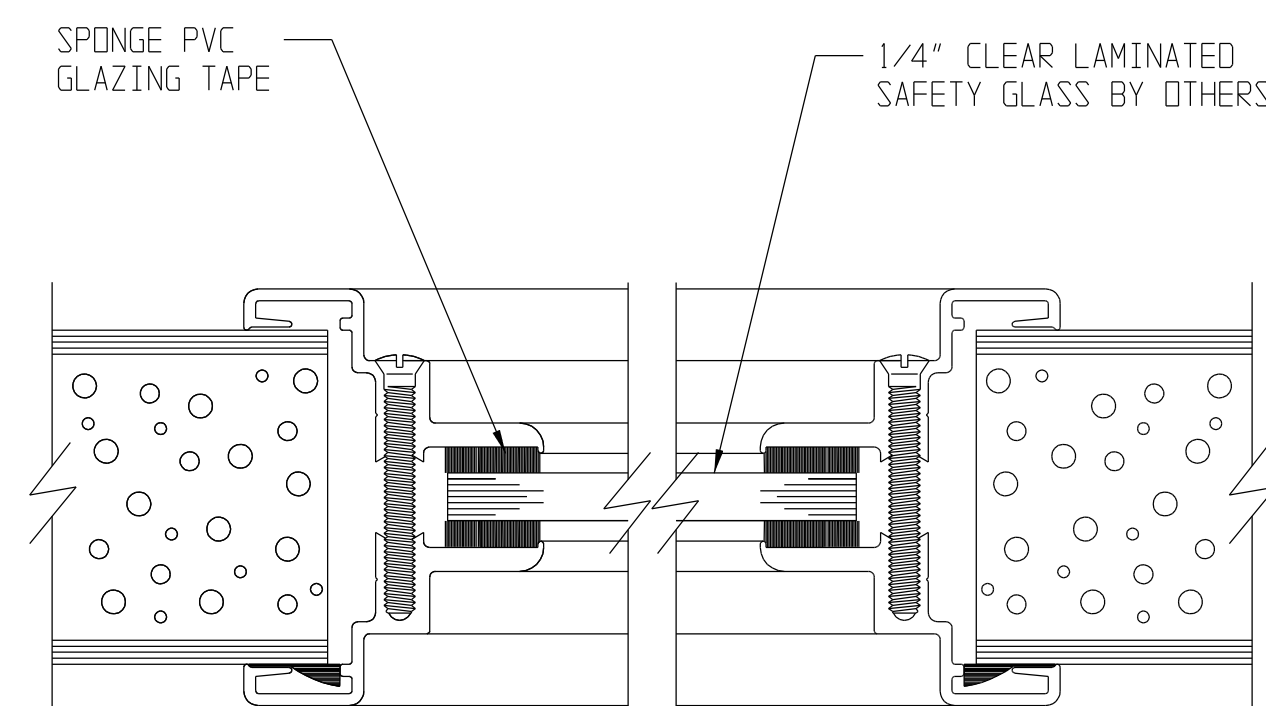

SL-19W WOOD GRAIN DOOR DETAILS

CONTINUOUS HINGE JAMB DETAIL

LOCK JAMB DETAIL

HEAD DETAIL

MEETING STILES MORTISE LOCK

MEETING STILES RIM PANICS

SILL DETAIL

1/4" GLASS VISION LITE KIT DETAIL

1/2" GLASS VISION LITE KIT DETAIL

1" INS. GLASS VISION LITE KIT DETAIL