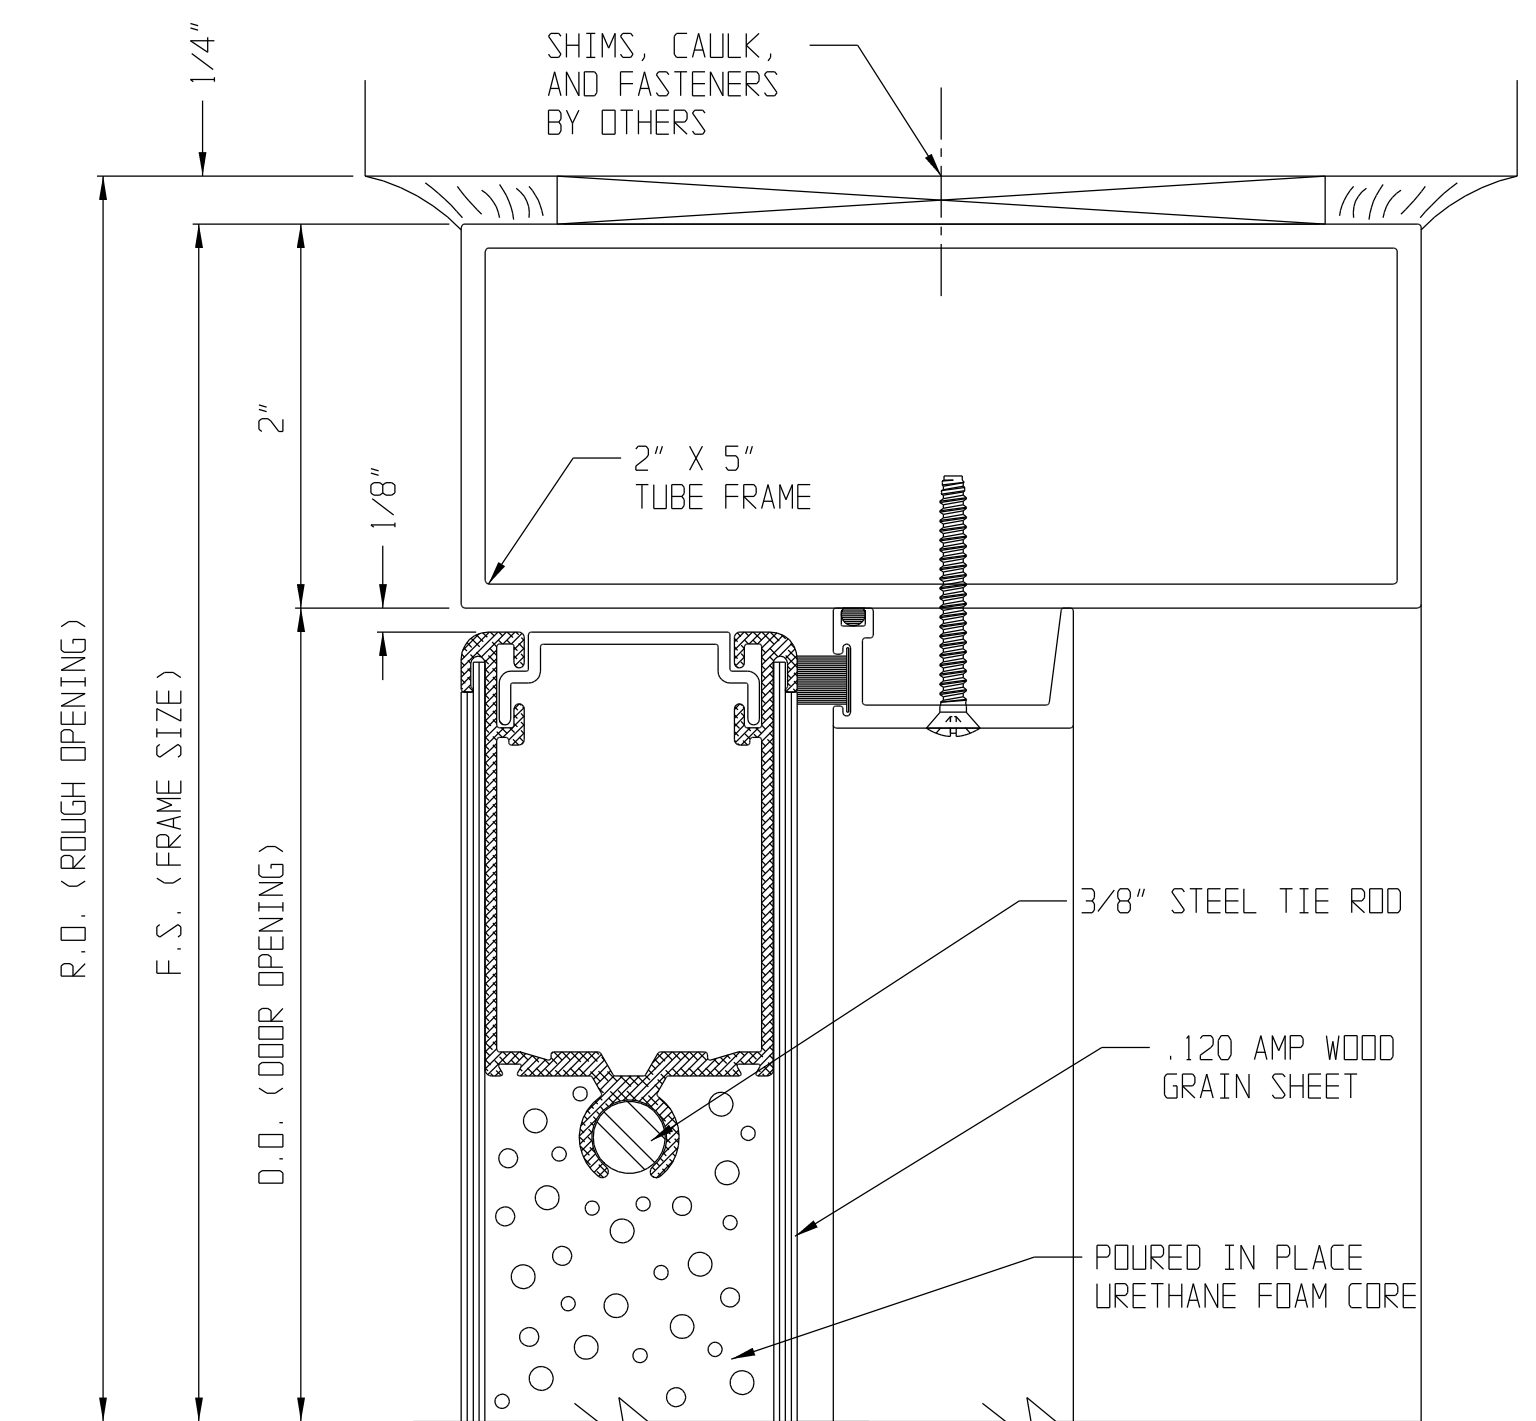

SL-19W WOOD GRAIN DOOR DETAILS

CONTINUOUS HINGE JAMB DETAIL

LOCK JAMB DETAIL

HEAD DETAIL

MEETING STILES MORTISE LOCK

MEETING STILES RIM PANICS

SILL DETAIL

1/4" GLASS VISION LITE KIT DETAIL

1/2" GLASS VISION LITE KIT DETAIL

1" INS. GLASS VISION LITE KIT DETAIL