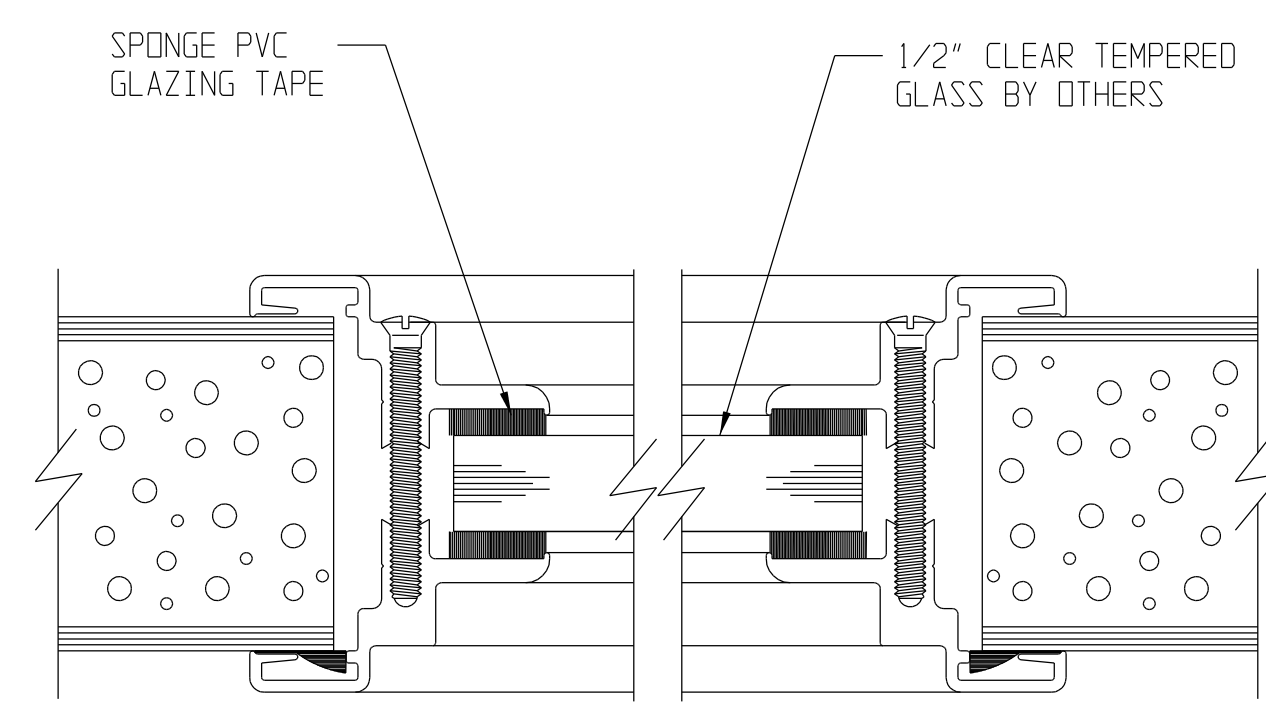

SL-19W WOOD GRAIN DOOR DETAILS

CONTINUOUS HINGE JAMB DETAIL

LOCK JAMB DETAIL

HEAD DETAIL

MEETING STILES MORTISE LOCK

MEETING STILES RIM PANICS

SILL DETAIL

1/4" GLASS VISION LITE KIT DETAIL

1/2" GLASS VISION LITE KIT DETAIL

1" INS. GLASS VISION LITE KIT DETAIL