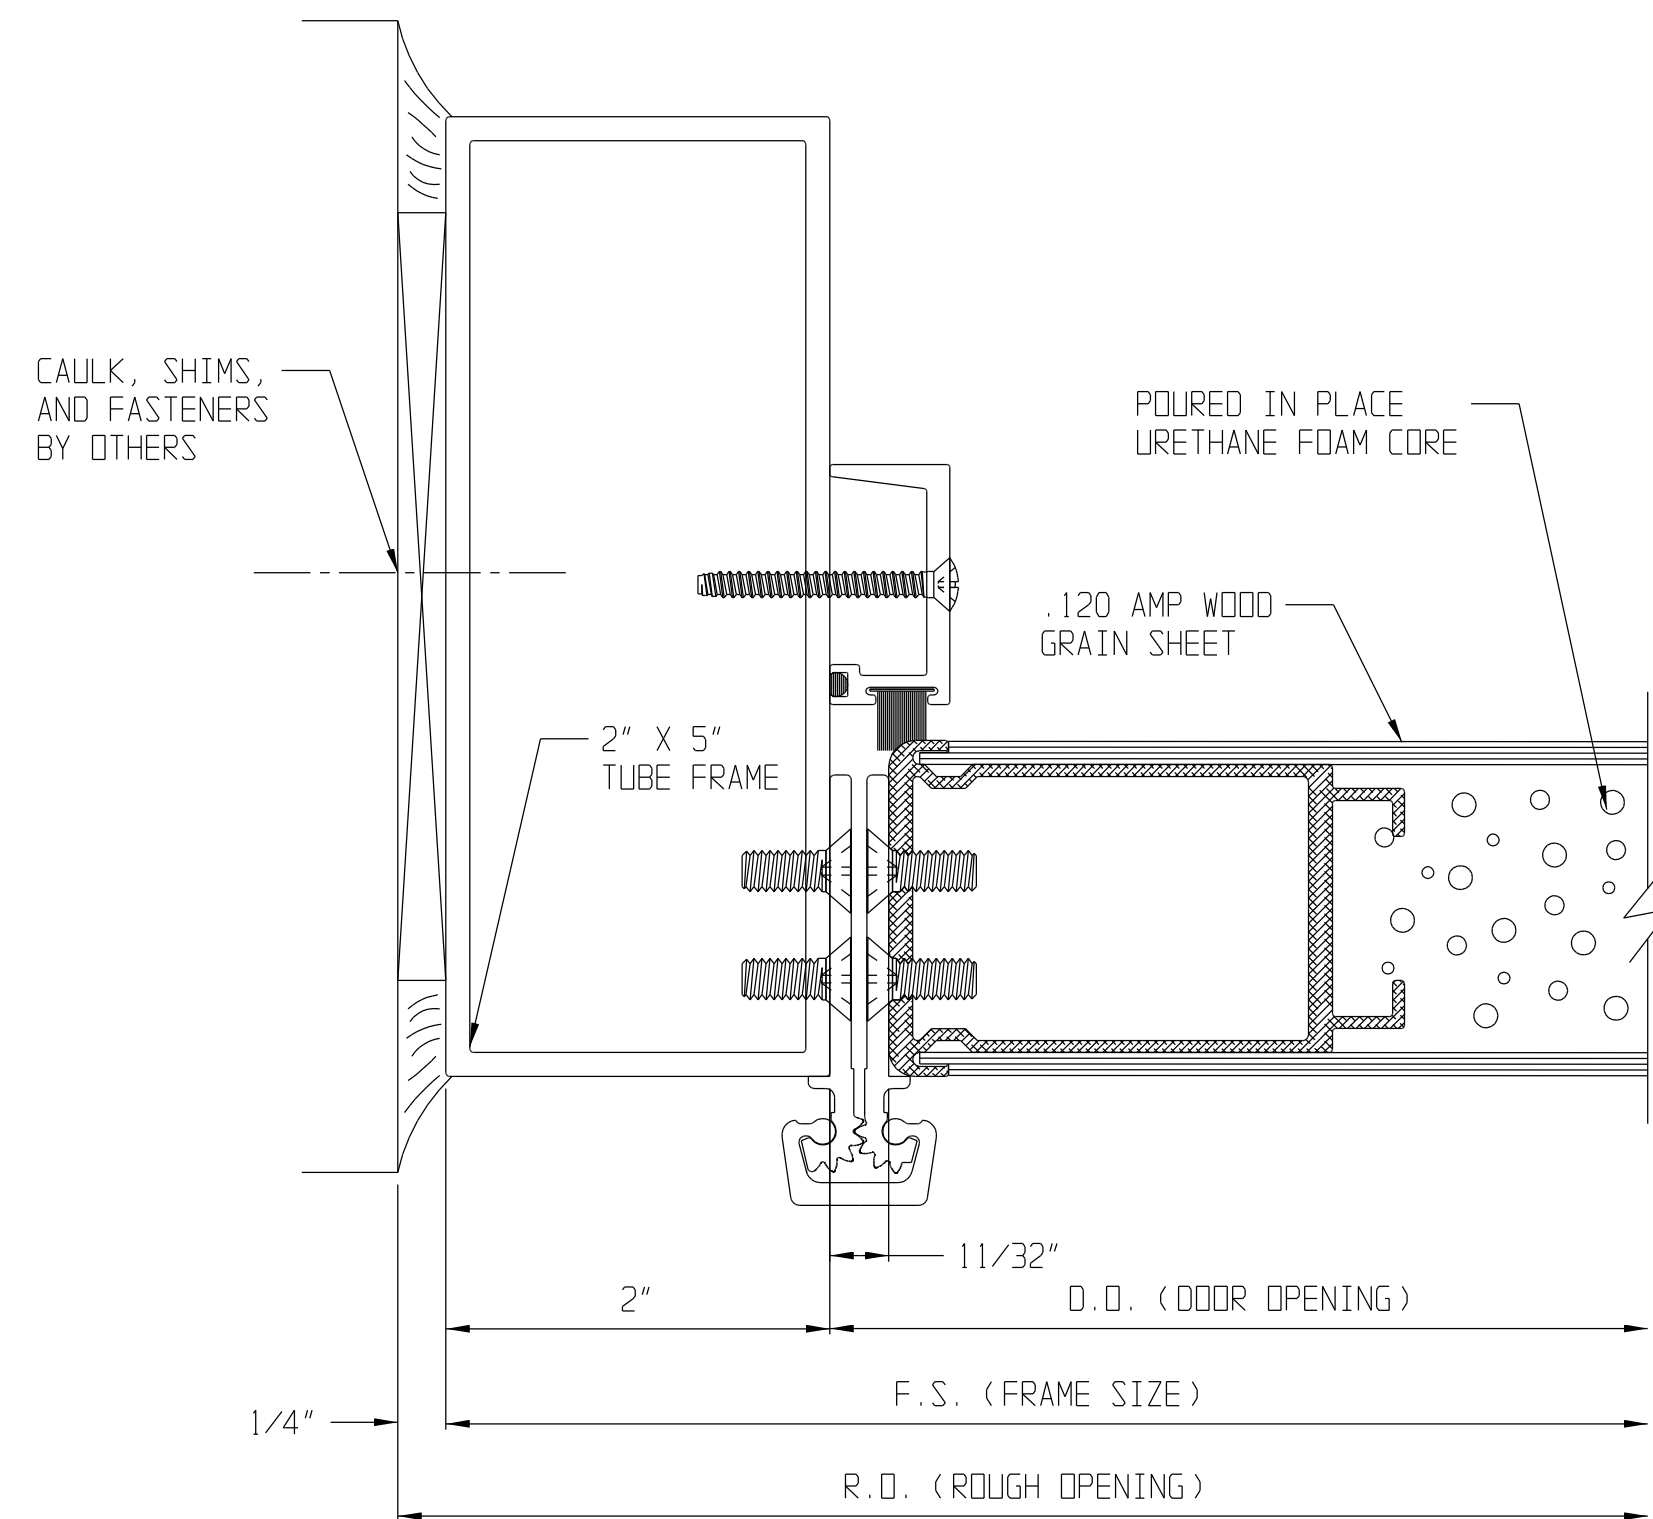

SL-19W WOOD GRAIN DOOR DETAILS

CONTINUOUS HINGE JAMB DETAIL

LOCK JAMB DETAIL

HEAD DETAIL

MEETING STILES MORTISE LOCK

MEETING STILES RIM PANICS

SILL DETAIL

1/4" GLASS VISION LITE KIT DETAIL

1/2" GLASS VISION LITE KIT DETAIL

1" INS. GLASS VISION LITE KIT DETAIL