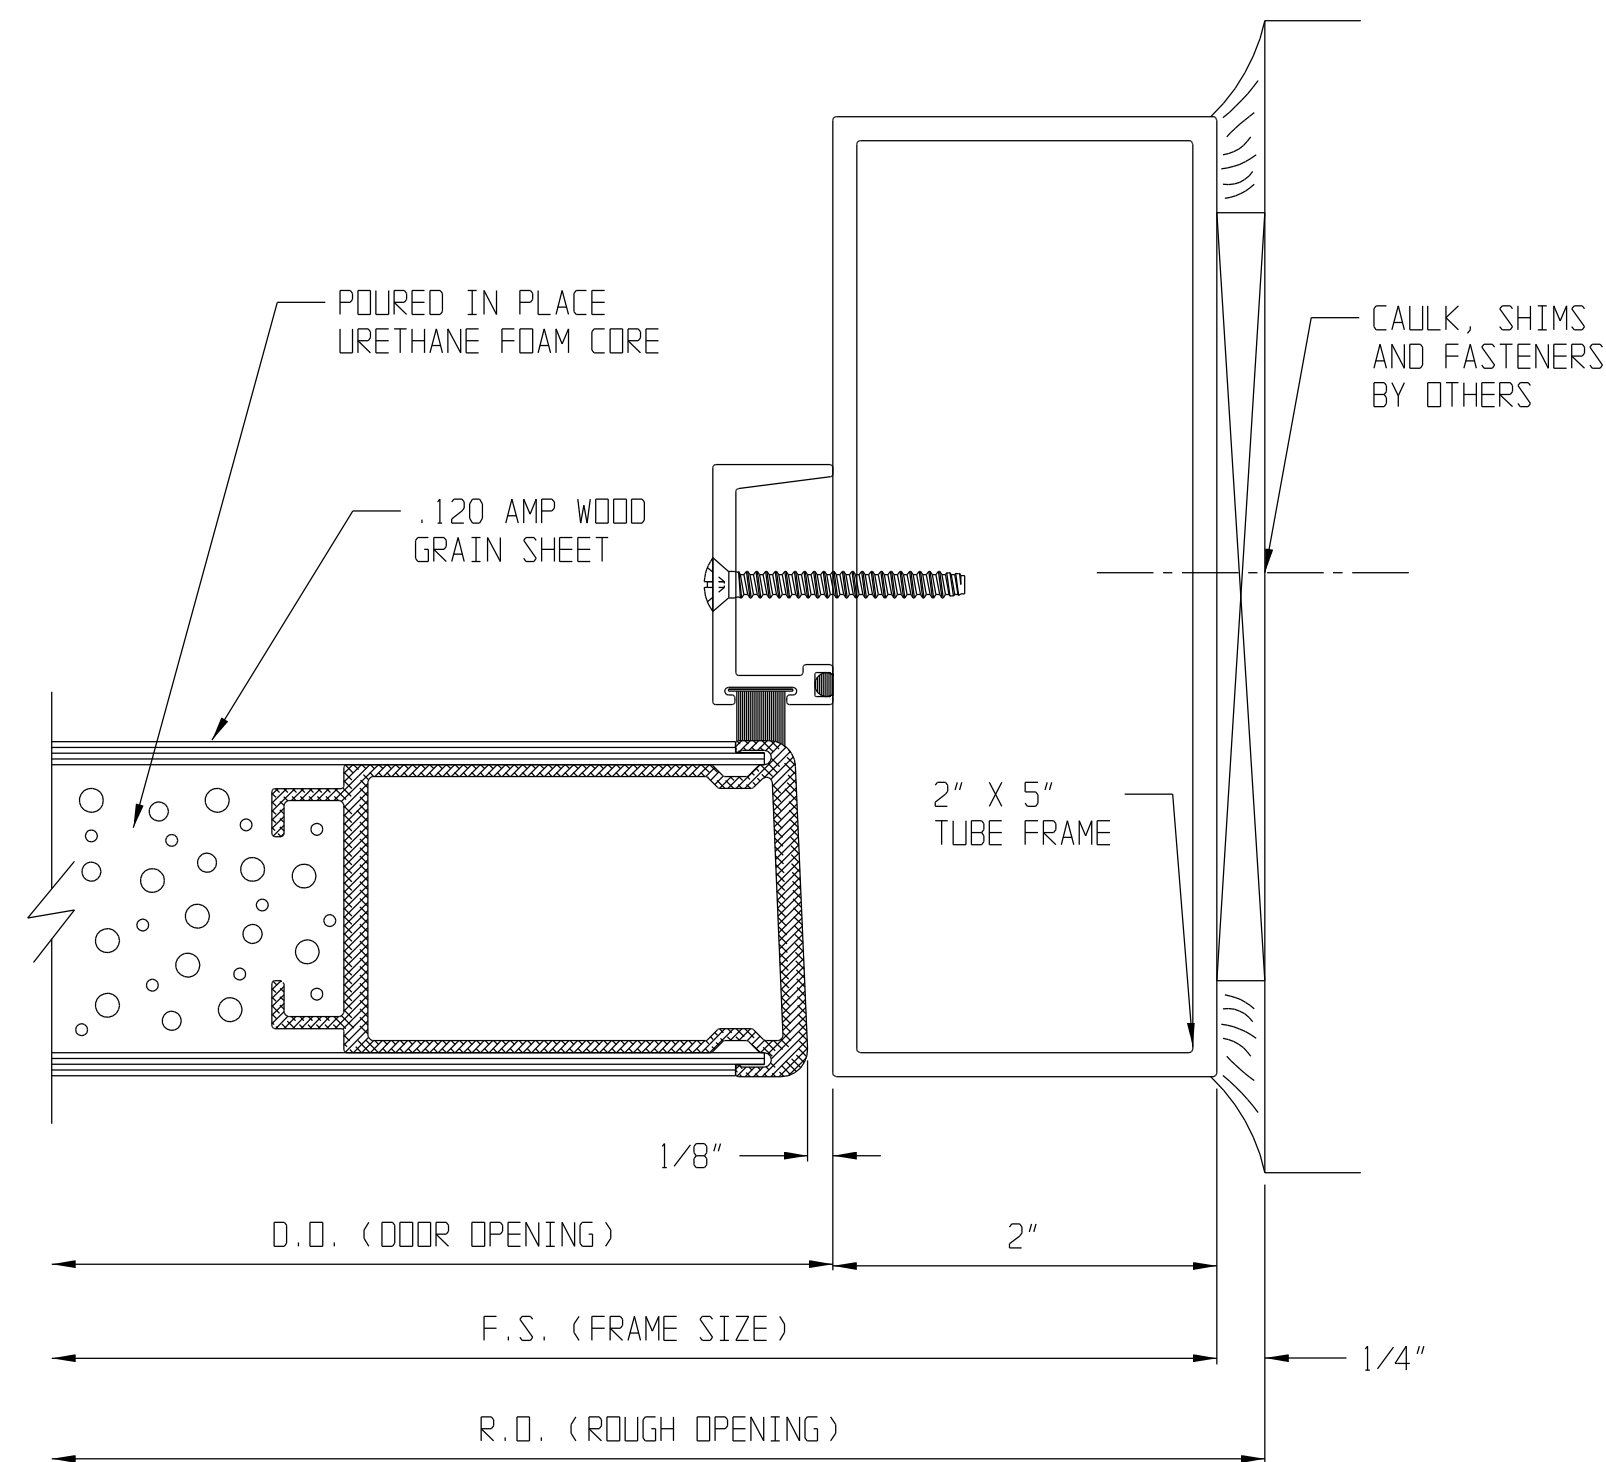

SL-19W WOOD GRAIN DOOR DETAILS

CONTINUOUS HINGE JAMB DETAIL

LOCK JAMB DETAIL

HEAD DETAIL

MEETING STILES MORTISE LOCK

MEETING STILES RIM PANICS

SILL DETAIL

1/4" GLASS VISION LITE KIT DETAIL

1/2" GLASS VISION LITE KIT DETAIL

1" INS. GLASS VISION LITE KIT DETAIL