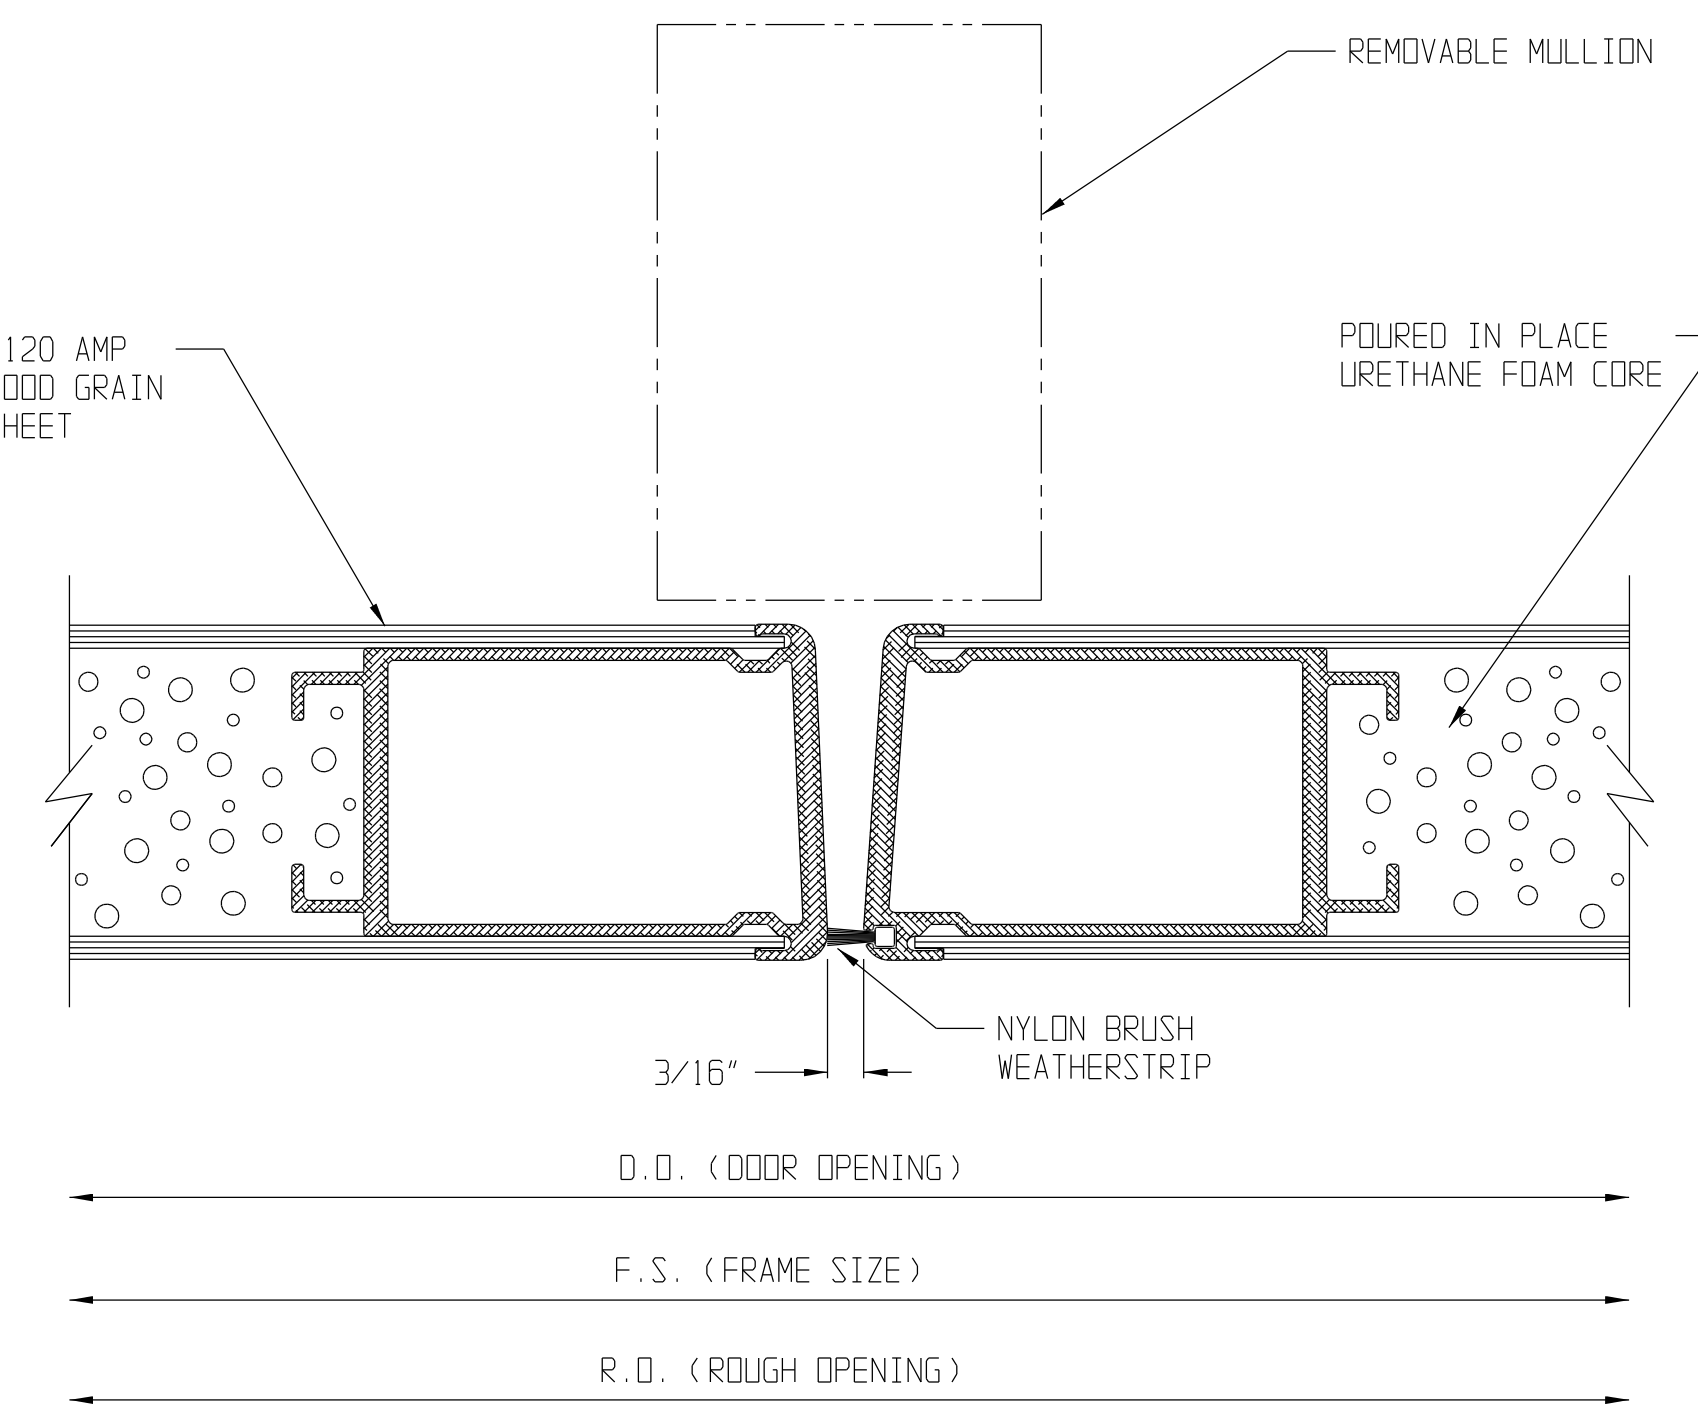

SL-19W WOOD GRAIN DOOR DETAILS

CONTINUOUS HINGE JAMB DETAIL

LOCK JAMB DETAIL

HEAD DETAIL

MEETING STILES MORTISE LOCK

MEETING STILES RIM PANICS

SILL DETAIL

1/4" GLASS VISION LITE KIT DETAIL

1/2" GLASS VISION LITE KIT DETAIL

1" INS. GLASS VISION LITE KIT DETAIL