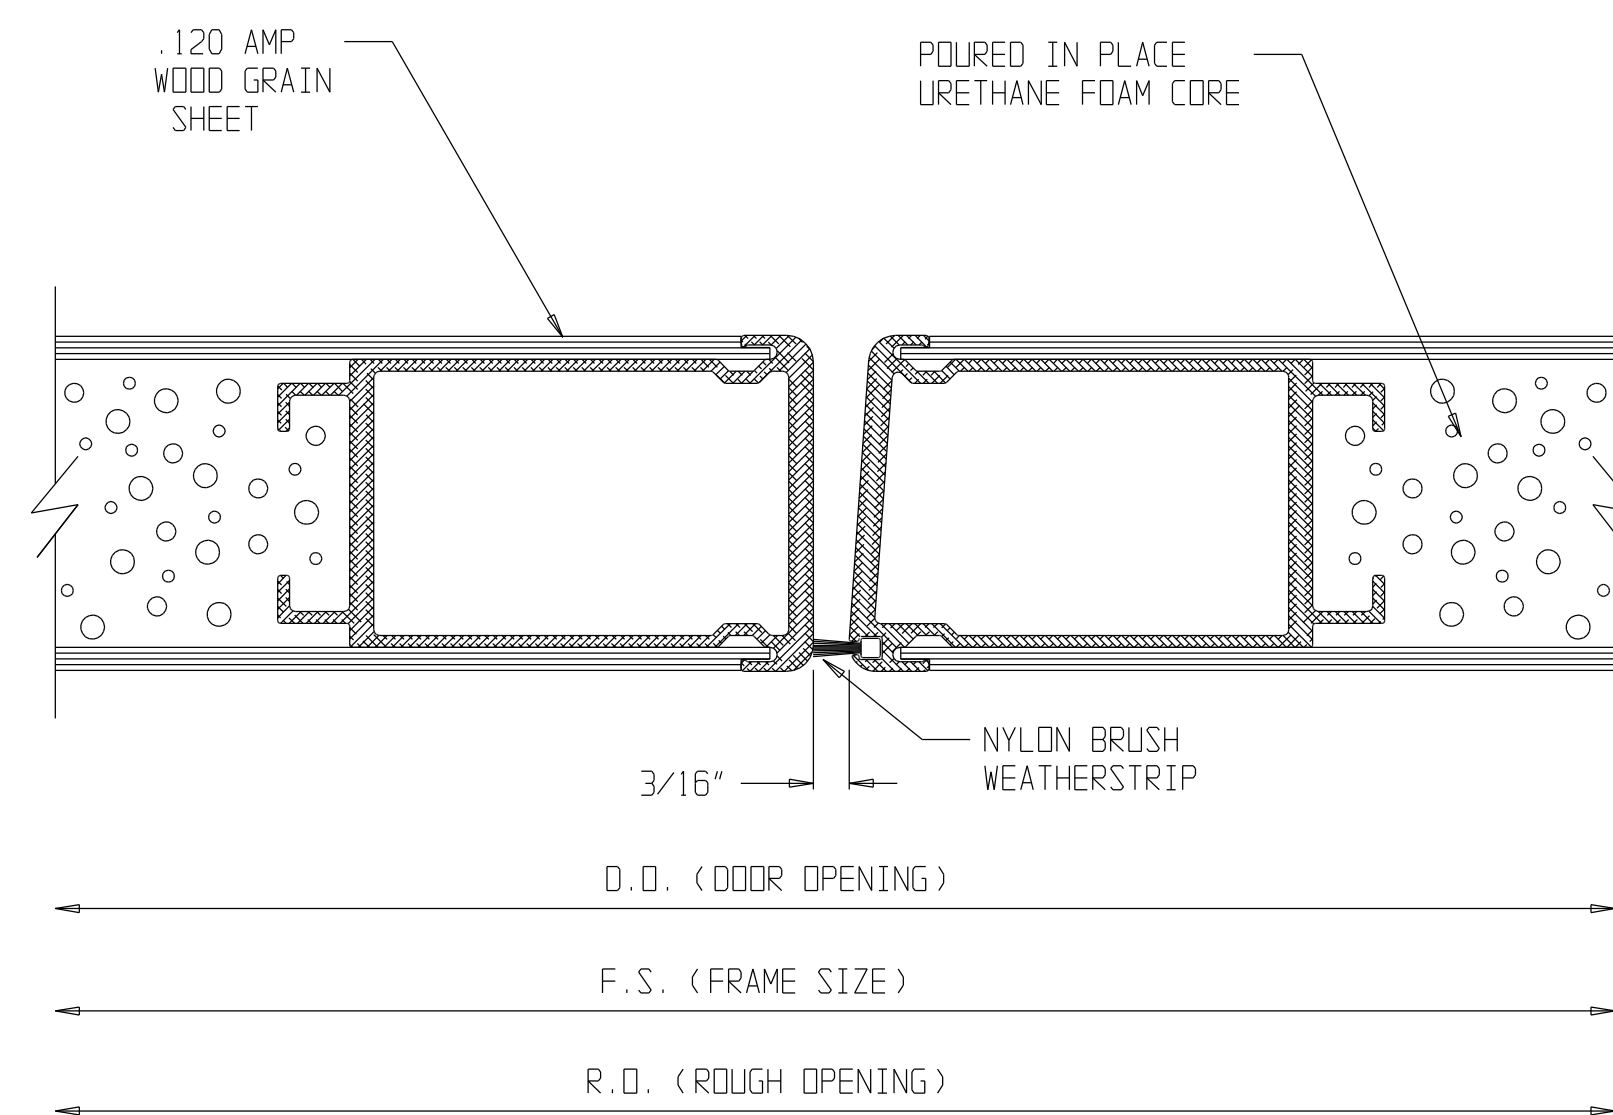

SL-19W WOOD GRAIN DOOR DETAILS

CONTINUOUS HINGE JAMB DETAIL

LOCK JAMB DETAIL

HEAD DETAIL

MEETING STILES MORTISE LOCK

MEETING STILES RIM PANICS

SILL DETAIL

1/4" GLASS VISION LITE KIT DETAIL

1/2" GLASS VISION LITE KIT DETAIL

1" INS. GLASS VISION LITE KIT DETAIL