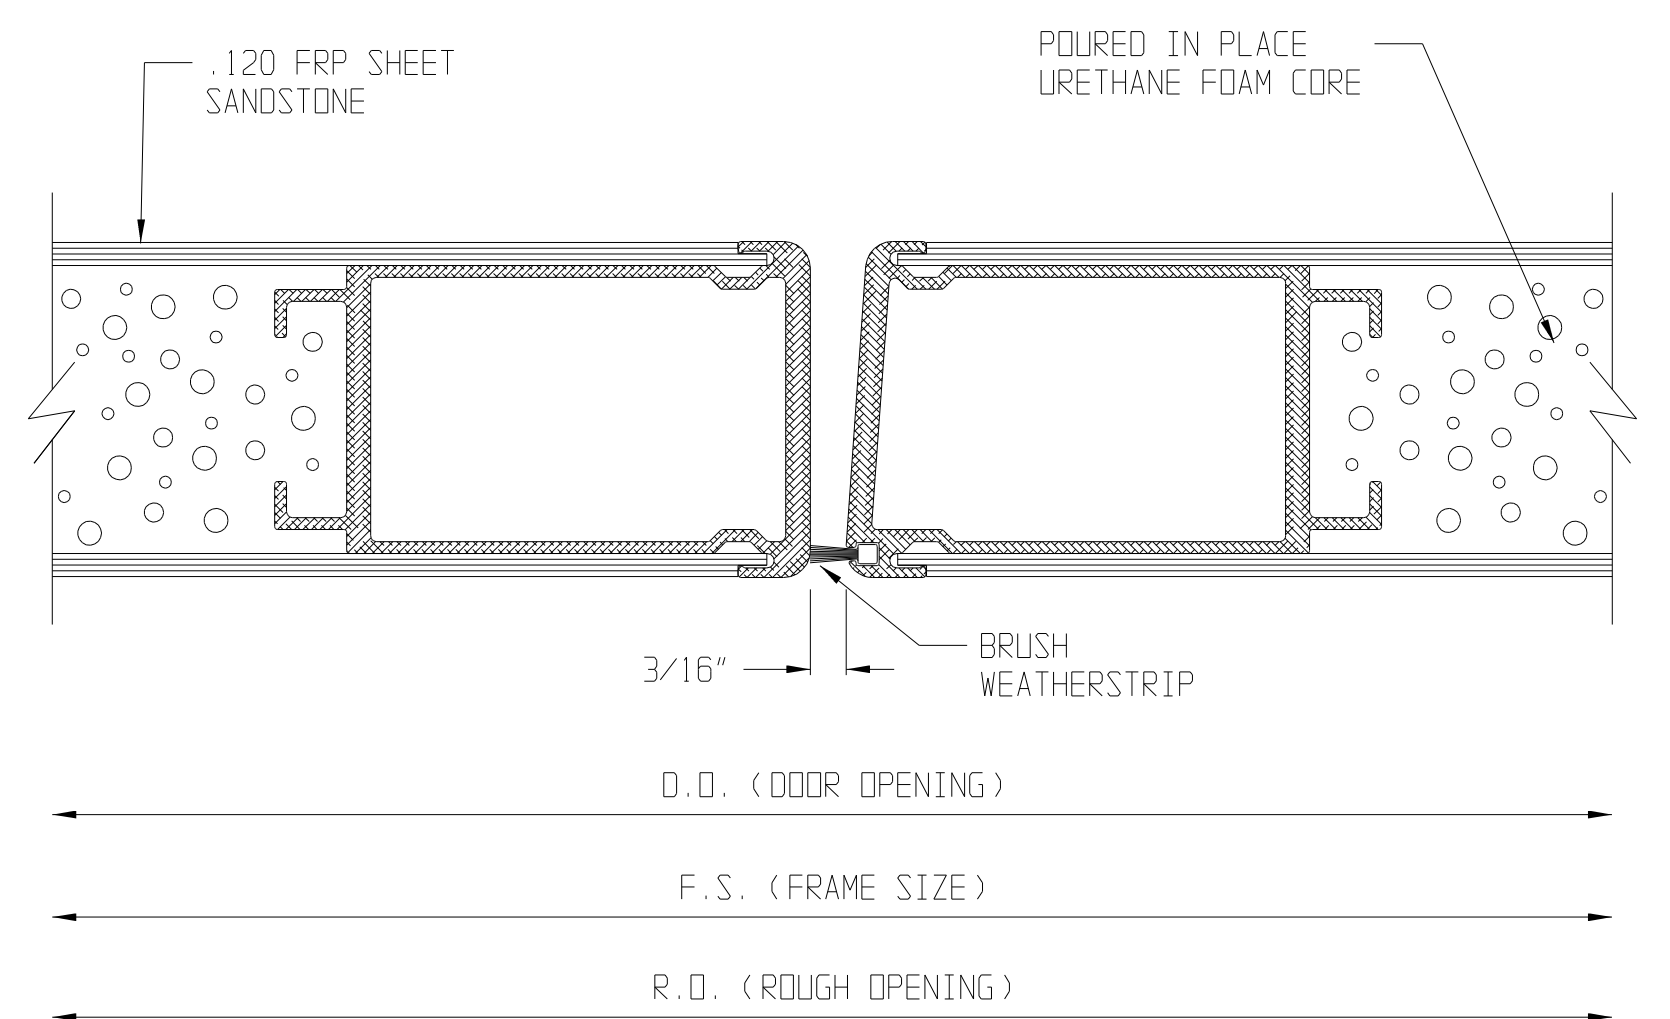

SL-20 SANDSTONE TEXTURE FLUSH DOOR DETAILS

CONTINUOUS HINGE JAMB DETAIL

LOCK JAMB DETAIL

HEAD DETAIL

SILL DETAIL

MEETING STILES RIM PANICS (STANDARD)

MEETING STILES MORTISE LOCK

MEETING STILES (OPTIONAL)

1/4" GLASS VISION LITE KIT DETAIL

1/2" GLASS VISION LITE KIT DETAIL

1" INS. GLASS VISION LITE KIT DETAIL

LOUVER WITH INSECT SCREEN DETAIL

1/4" GLASS VISION LITE KIT DETAIL WITH EXTERNAL MUNTIN

1/2" GLASS VISION LITE KIT DETAIL WITH EXTERNAL MUNTIN

1" INS. GLASS VISION LITE KIT DETAIL WITH EXTERNAL MUNTIN

1" INS. GLASS VISION LITE KIT DETAIL WITH INTERNAL MUNTIN