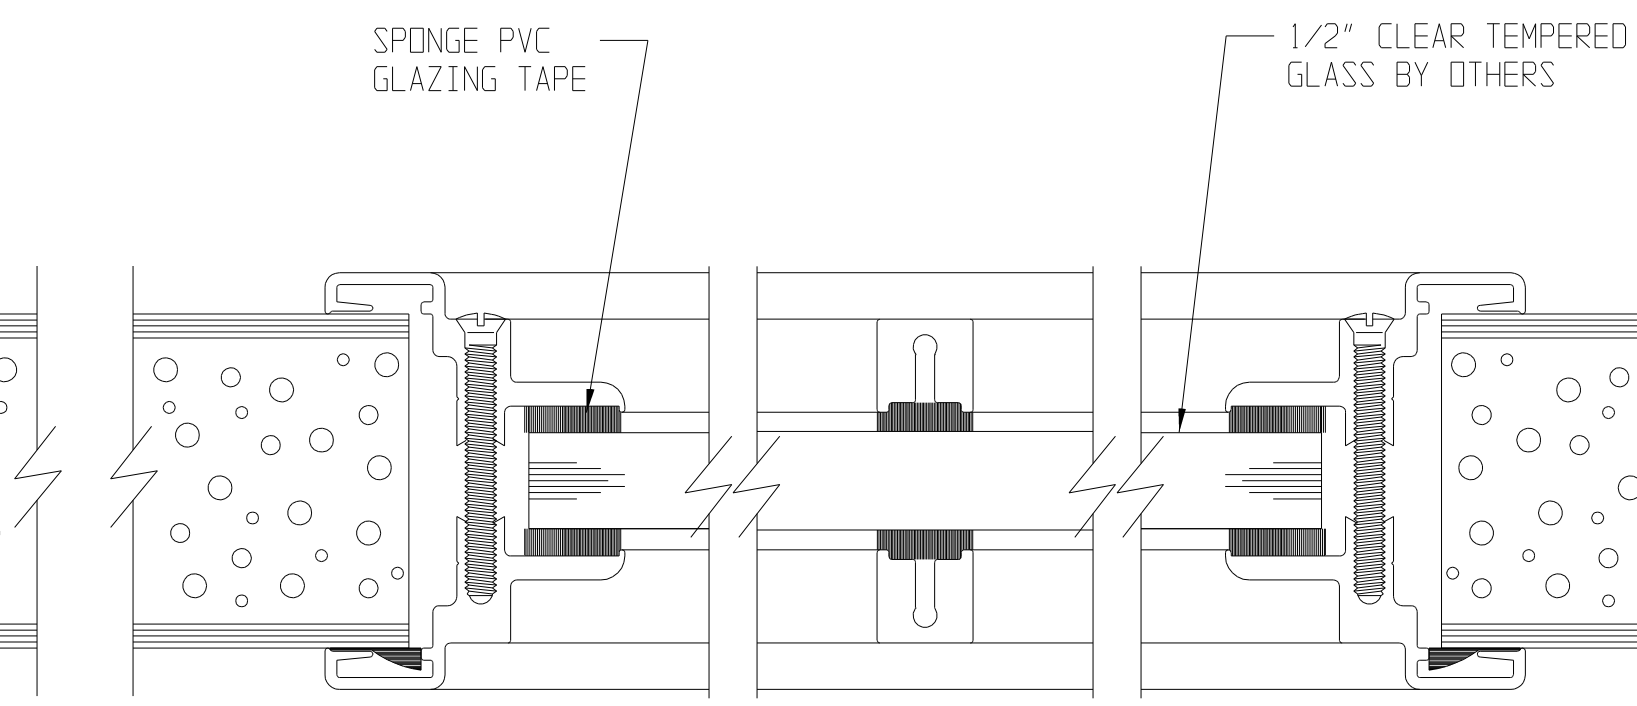

1/4" GLASS VISION LITE KIT DETAIL

1/2" GLASS VISION LITE KIT DETAIL

1" INS. GLASS VISION LITE KIT DETAIL

LOUVER WITH INSECT SCREEN DETAIL

1/4" GLASS VISION LITE KIT DETAIL WITH EXTERNAL MUNTIN

1/2" GLASS VISION LITE KIT DETAIL WITH EXTERNAL MUNTIN

1" INS. GLASS VISION LITE KIT DETAIL WITH EXTERNAL MUNTIN

1" INS. GLASS VISION LITE KIT DETAIL WITH INTERNAL MUNTIN