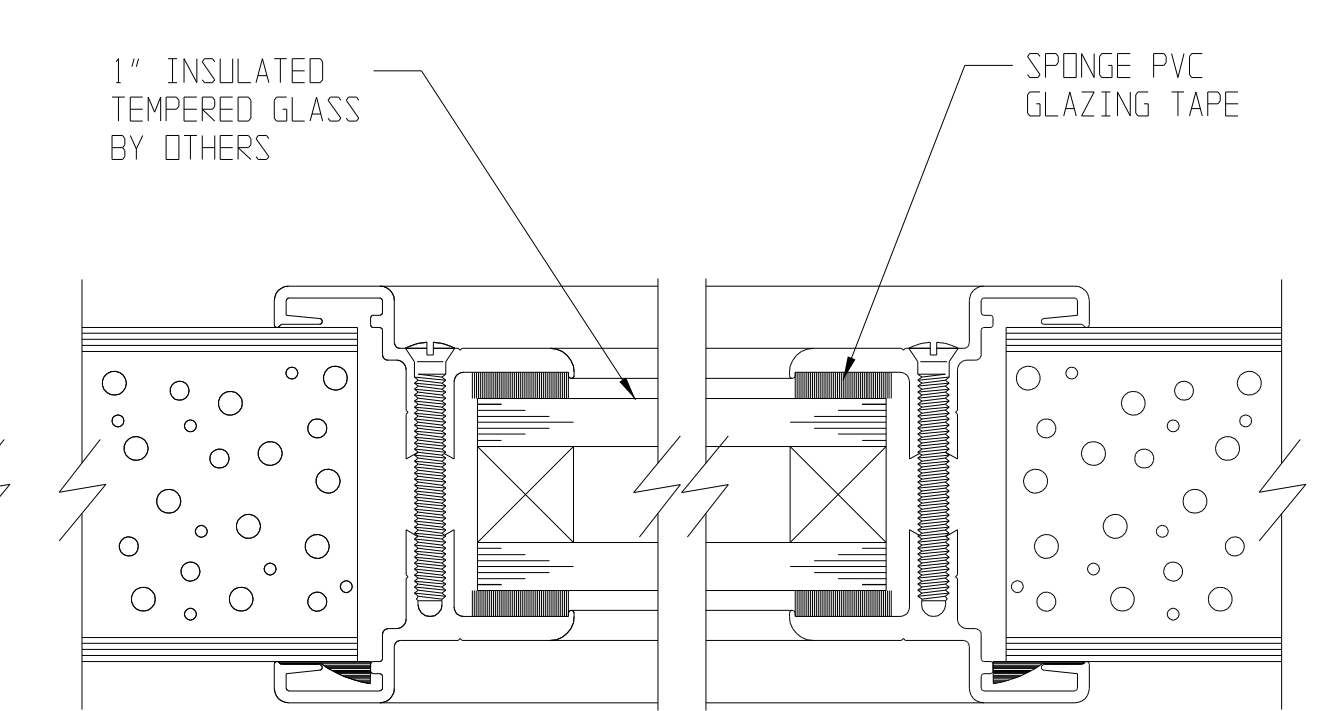

SL-20 SANDSTONE TEXTURE FLUSH DOOR DETAILS

CONTINUOUS HINGE JAMB DETAIL

LOCK JAMB DETAIL

HEAD DETAIL

SILL DETAIL

MEETING STILES RIM PANICS (STANDARD)

MEETING STILES MORTISE LOCK

MEETING STILES (OPTIONAL)

1/4" GLASS VISION LITE KIT DETAIL

1/2" GLASS VISION LITE KIT DETAIL

1" INS. GLASS VISION LITE KIT DETAIL

LOUVER WITH INSECT SCREEN DETAIL

1/4" GLASS VISION LITE KIT DETAIL WITH EXTERNAL MUNTIN

1/2" GLASS VISION LITE KIT DETAIL WITH EXTERNAL MUNTIN

1" INS. GLASS VISION LITE KIT DETAIL WITH EXTERNAL MUNTIN

1" INS. GLASS VISION LITE KIT DETAIL WITH INTERNAL MUNTIN