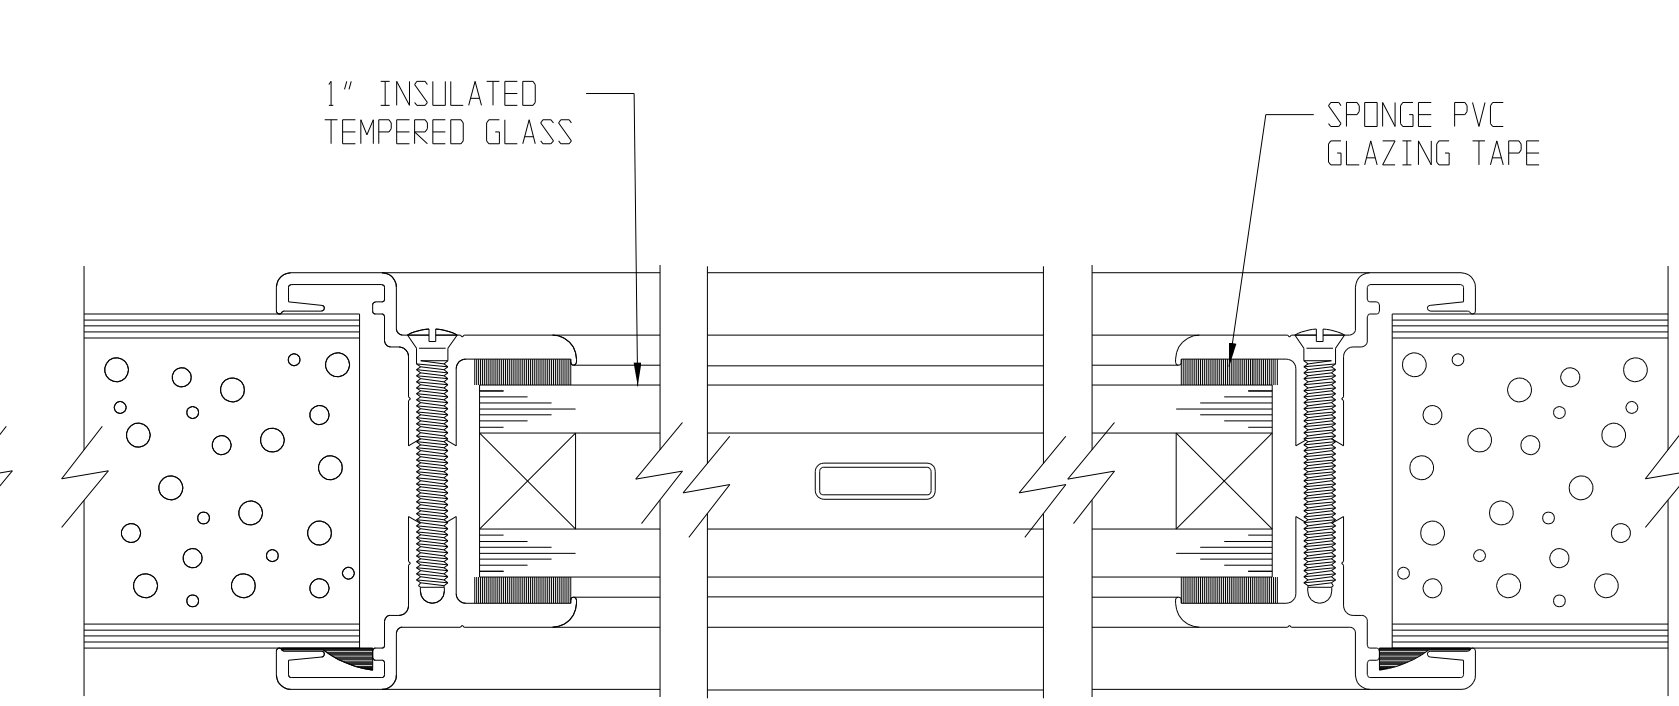

1/4" GLASS VISION LITE KIT DETAIL

1/2" GLASS VISION LITE KIT DETAIL

1" INS. GLASS VISION LITE KIT DETAIL

LOUVER WITH INSECT SCREEN DETAIL

1/4" GLASS VISION LITE KIT DETAIL WITH EXTERNAL MUNTIN

1/2" GLASS VISION LITE KIT DETAIL WITH EXTERNAL MUNTIN

1" INS. GLASS VISION LITE KIT DETAIL WITH EXTERNAL MUNTIN

1" INS. GLASS VISION LITE KIT DETAIL WITH INTERNAL MUNTIN