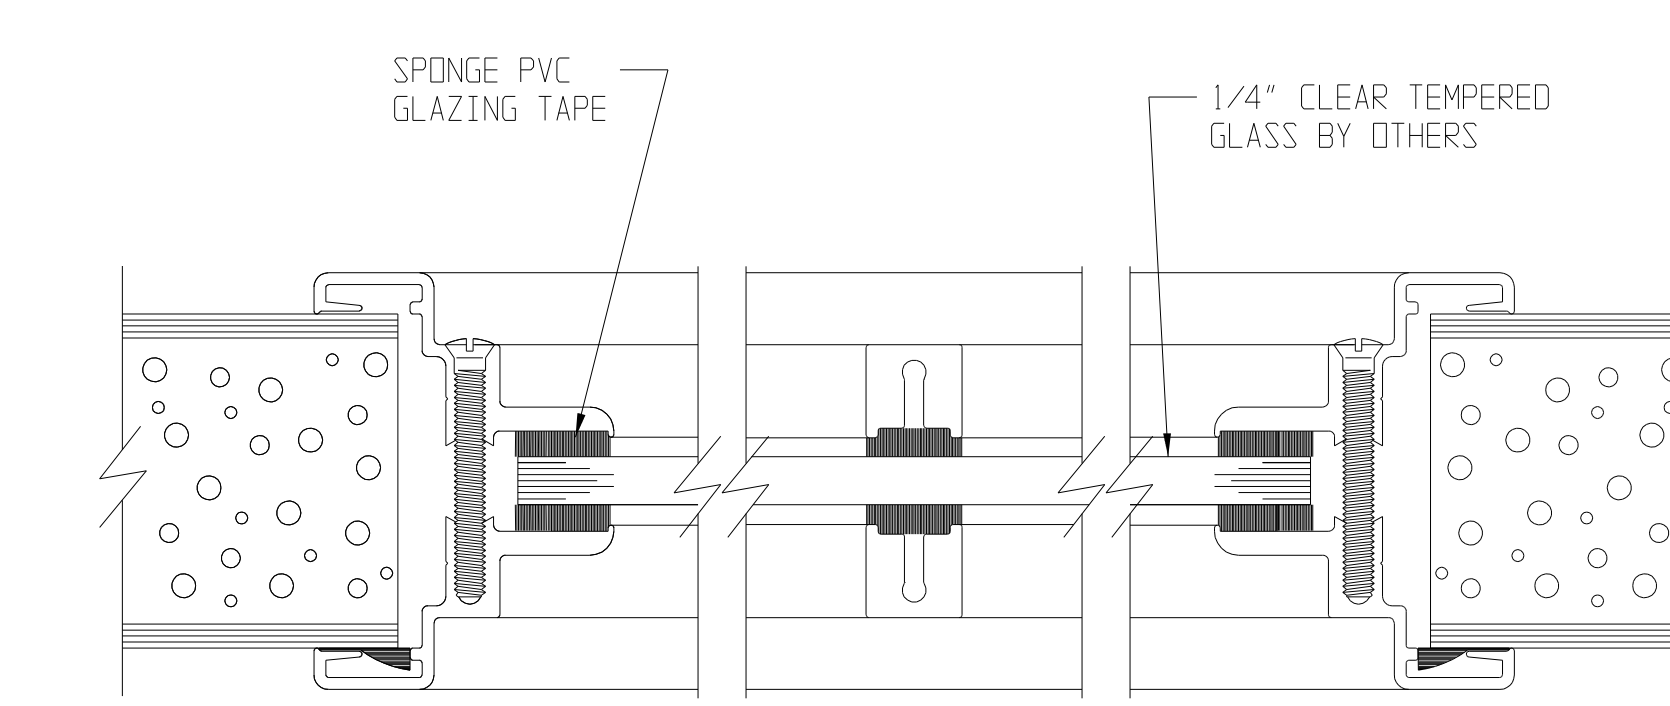

1/4" GLASS VISION LITE KIT DETAIL

1/2" GLASS VISION LITE KIT DETAIL

1" INS. GLASS VISION LITE KIT DETAIL

LOUVER WITH INSECT SCREEN DETAIL

1/4" GLASS VISION LITE KIT DETAIL WITH EXTERNAL MUNTIN

1/2" GLASS VISION LITE KIT DETAIL WITH EXTERNAL MUNTIN

1" INS. GLASS VISION LITE KIT DETAIL WITH EXTERNAL MUNTIN

1" INS. GLASS VISION LITE KIT DETAIL WITH INTERNAL MUNTIN