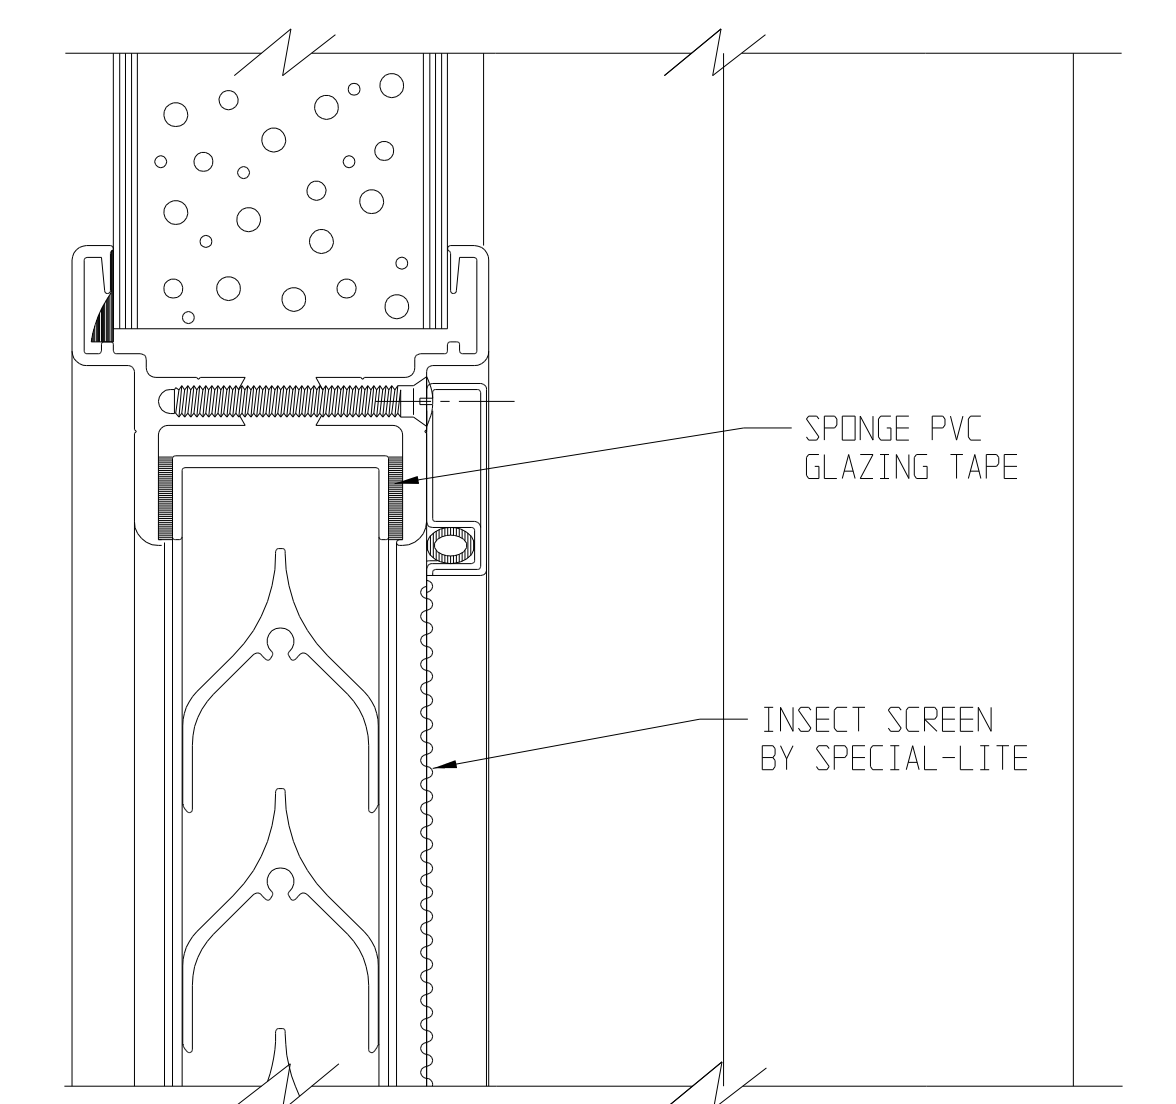

SL-20 SANDSTONE TEXTURE FLUSH DOOR DETAILS

CONTINUOUS HINGE JAMB DETAIL

LOCK JAMB DETAIL

HEAD DETAIL

SILL DETAIL

MEETING STILES RIM PANICS (STANDARD)

MEETING STILES MORTISE LOCK

MEETING STILES (OPTIONAL)

1/4" GLASS VISION LITE KIT DETAIL

1/2" GLASS VISION LITE KIT DETAIL

1" INS. GLASS VISION LITE KIT DETAIL

LOUVER WITH INSECT SCREEN DETAIL

1/4" GLASS VISION LITE KIT DETAIL WITH EXTERNAL MUNTIN

1/2" GLASS VISION LITE KIT DETAIL WITH EXTERNAL MUNTIN

1" INS. GLASS VISION LITE KIT DETAIL WITH EXTERNAL MUNTIN

1" INS. GLASS VISION LITE KIT DETAIL WITH INTERNAL MUNTIN