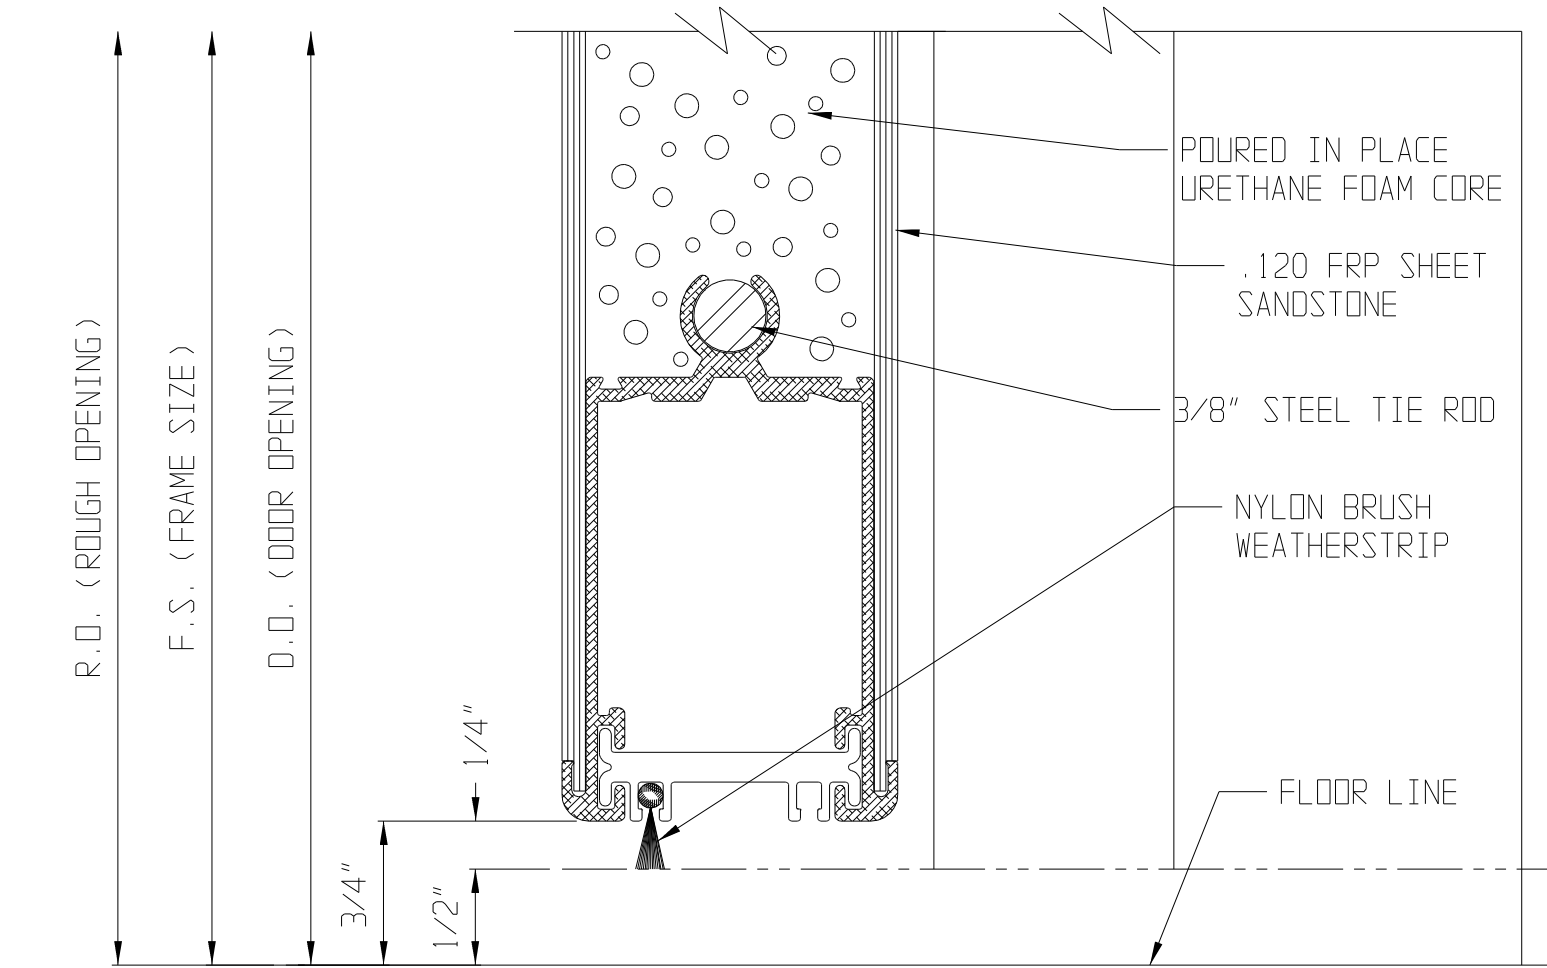

SL-20 SANDSTONE TEXTURE FLUSH DOOR DETAILS

CONTINUOUS HINGE JAMB DETAIL

LOCK JAMB DETAIL

HEAD DETAIL

SILL DETAIL

MEETING STILES RIM PANICS (STANDARD)

MEETING STILES MORTISE LOCK

MEETING STILES (OPTIONAL)

1/4" GLASS VISION LITE KIT DETAIL

1/2" GLASS VISION LITE KIT DETAIL

1" INS. GLASS VISION LITE KIT DETAIL

LOUVER WITH INSECT SCREEN DETAIL

1/4" GLASS VISION LITE KIT DETAIL WITH EXTERNAL MUNTIN

1/2" GLASS VISION LITE KIT DETAIL WITH EXTERNAL MUNTIN

1" INS. GLASS VISION LITE KIT DETAIL WITH EXTERNAL MUNTIN

1" INS. GLASS VISION LITE KIT DETAIL WITH INTERNAL MUNTIN