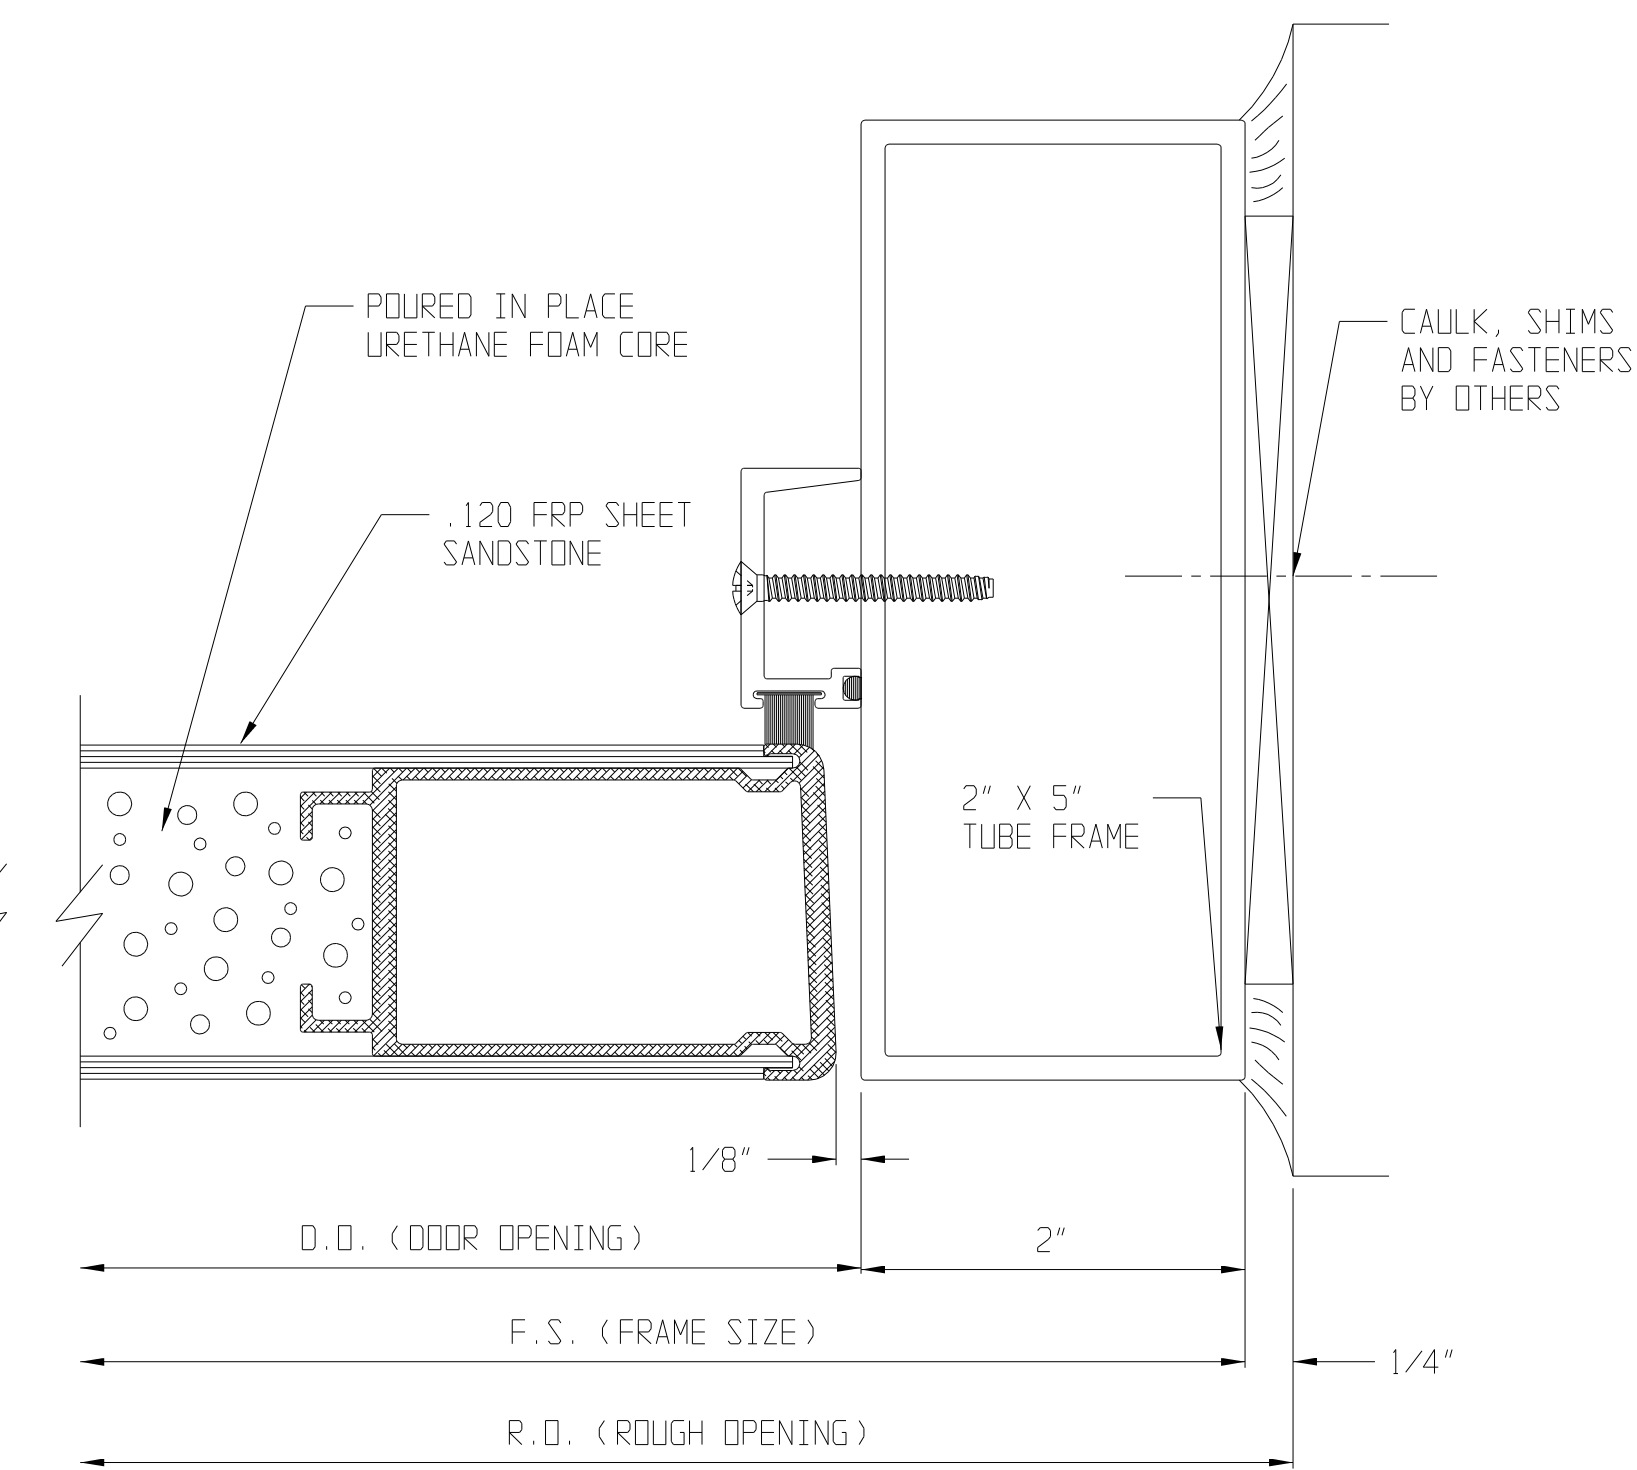

SL-20 SANDSTONE TEXTURE FLUSH DOOR DETAILS

CONTINUOUS HINGE JAMB DETAIL

LOCK JAMB DETAIL

HEAD DETAIL

SILL DETAIL

MEETING STILES RIM PANICS (STANDARD)

MEETING STILES MORTISE LOCK

MEETING STILES (OPTIONAL)

1/4" GLASS VISION LITE KIT DETAIL

1/2" GLASS VISION LITE KIT DETAIL

1" INS. GLASS VISION LITE KIT DETAIL

LOUVER WITH INSECT SCREEN DETAIL

1/4" GLASS VISION LITE KIT DETAIL WITH EXTERNAL MUNTIN

1/2" GLASS VISION LITE KIT DETAIL WITH EXTERNAL MUNTIN

1" INS. GLASS VISION LITE KIT DETAIL WITH EXTERNAL MUNTIN

1" INS. GLASS VISION LITE KIT DETAIL WITH INTERNAL MUNTIN