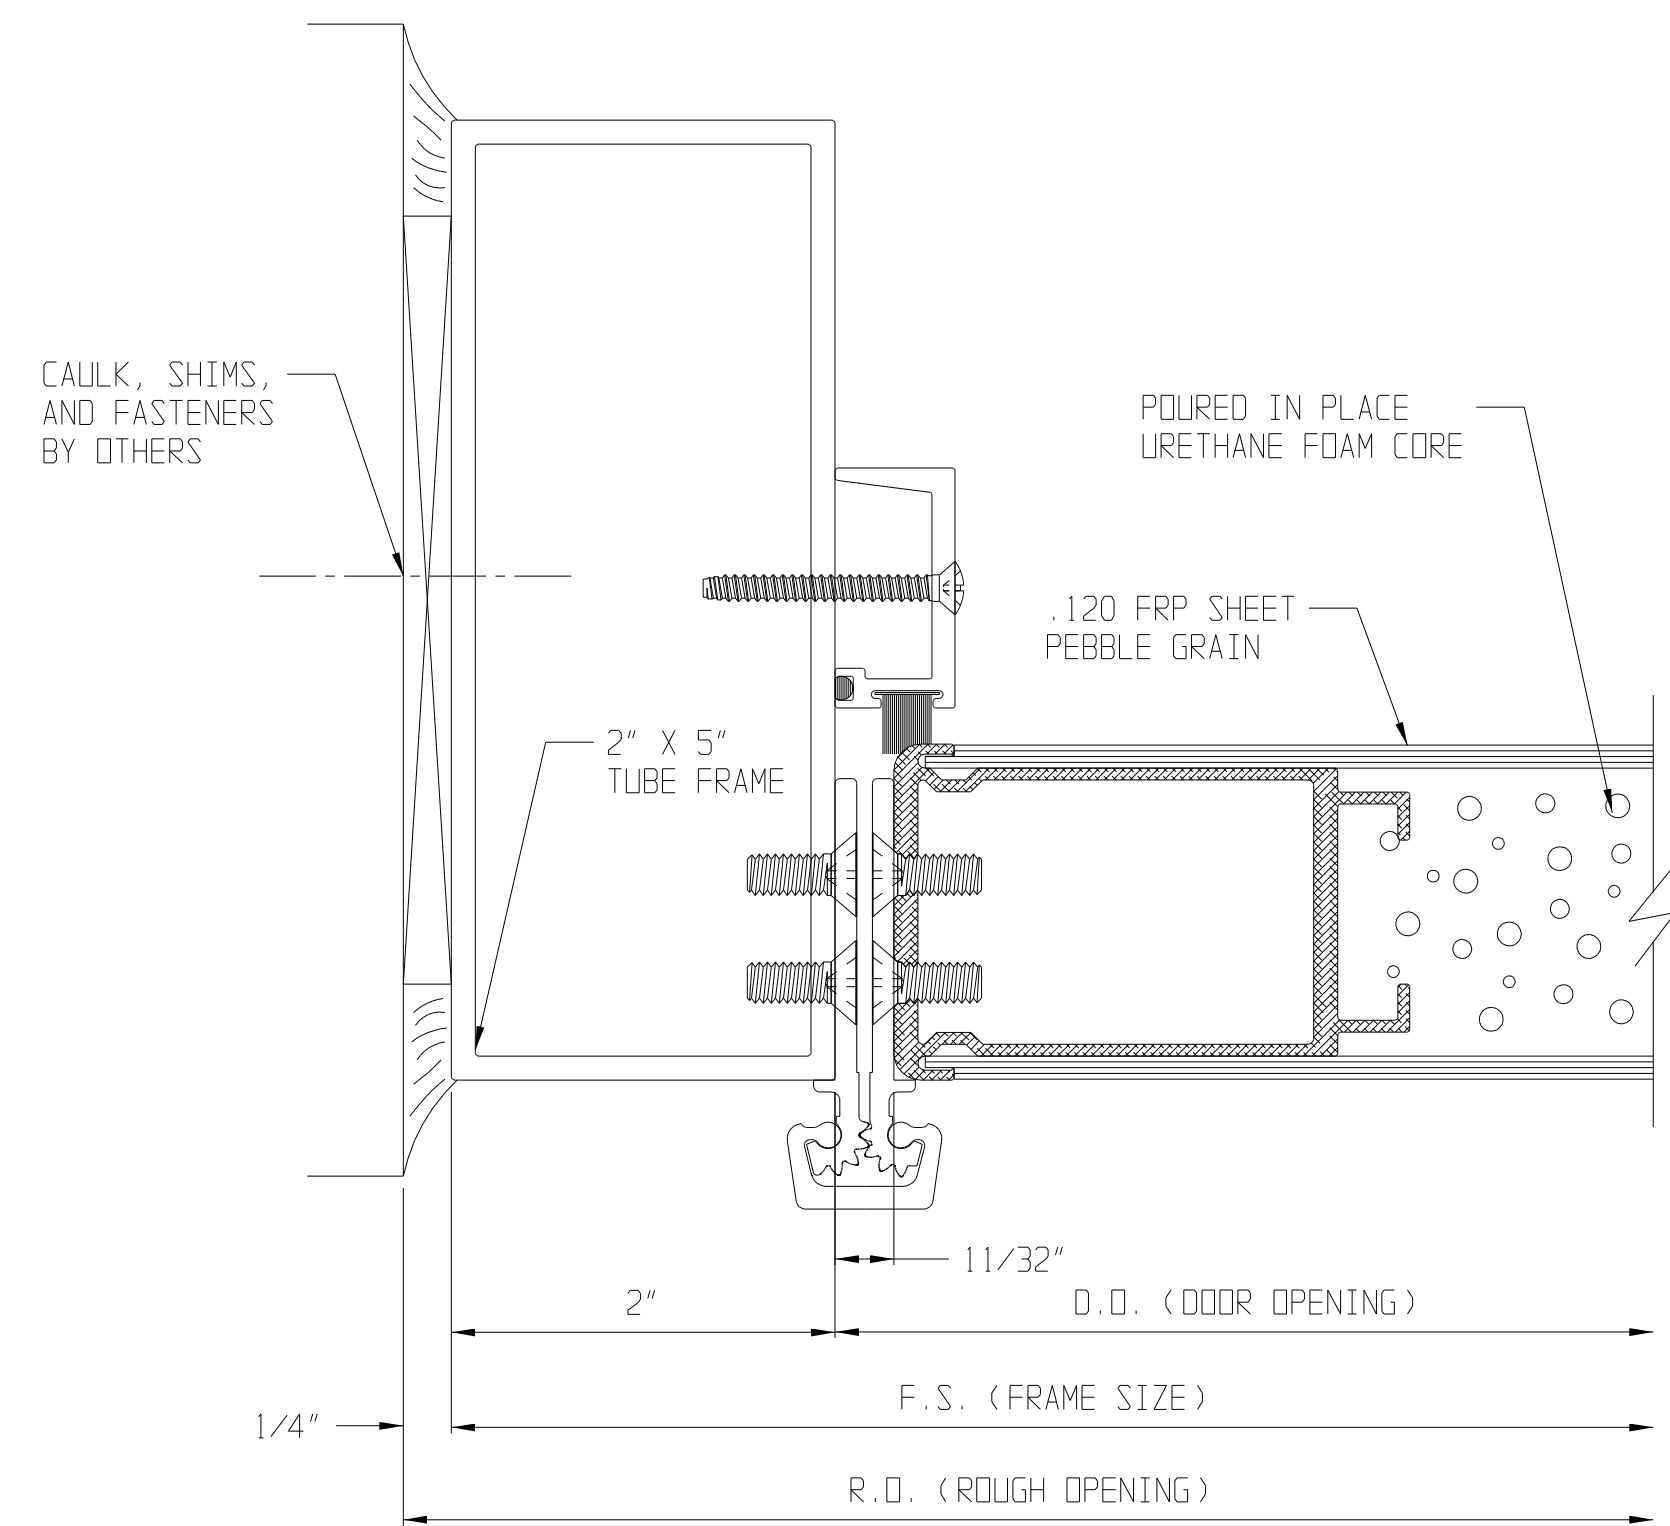

SL-20 SANDSTONE TEXTURE FLUSH DOOR DETAILS

CONTINUOUS HINGE JAMB DETAIL

LOCK JAMB DETAIL

HEAD DETAIL

SILL DETAIL

MEETING STILES RIM PANICS (STANDARD)

MEETING STILES MORTISE LOCK

MEETING STILES (OPTIONAL)

1/4" GLASS VISION LITE KIT DETAIL

1/2" GLASS VISION LITE KIT DETAIL

1" INS. GLASS VISION LITE KIT DETAIL

LOUVER WITH INSECT SCREEN DETAIL

1/4" GLASS VISION LITE KIT DETAIL WITH EXTERNAL MUNTIN

1/2" GLASS VISION LITE KIT DETAIL WITH EXTERNAL MUNTIN

1" INS. GLASS VISION LITE KIT DETAIL WITH EXTERNAL MUNTIN

1" INS. GLASS VISION LITE KIT DETAIL WITH INTERNAL MUNTIN