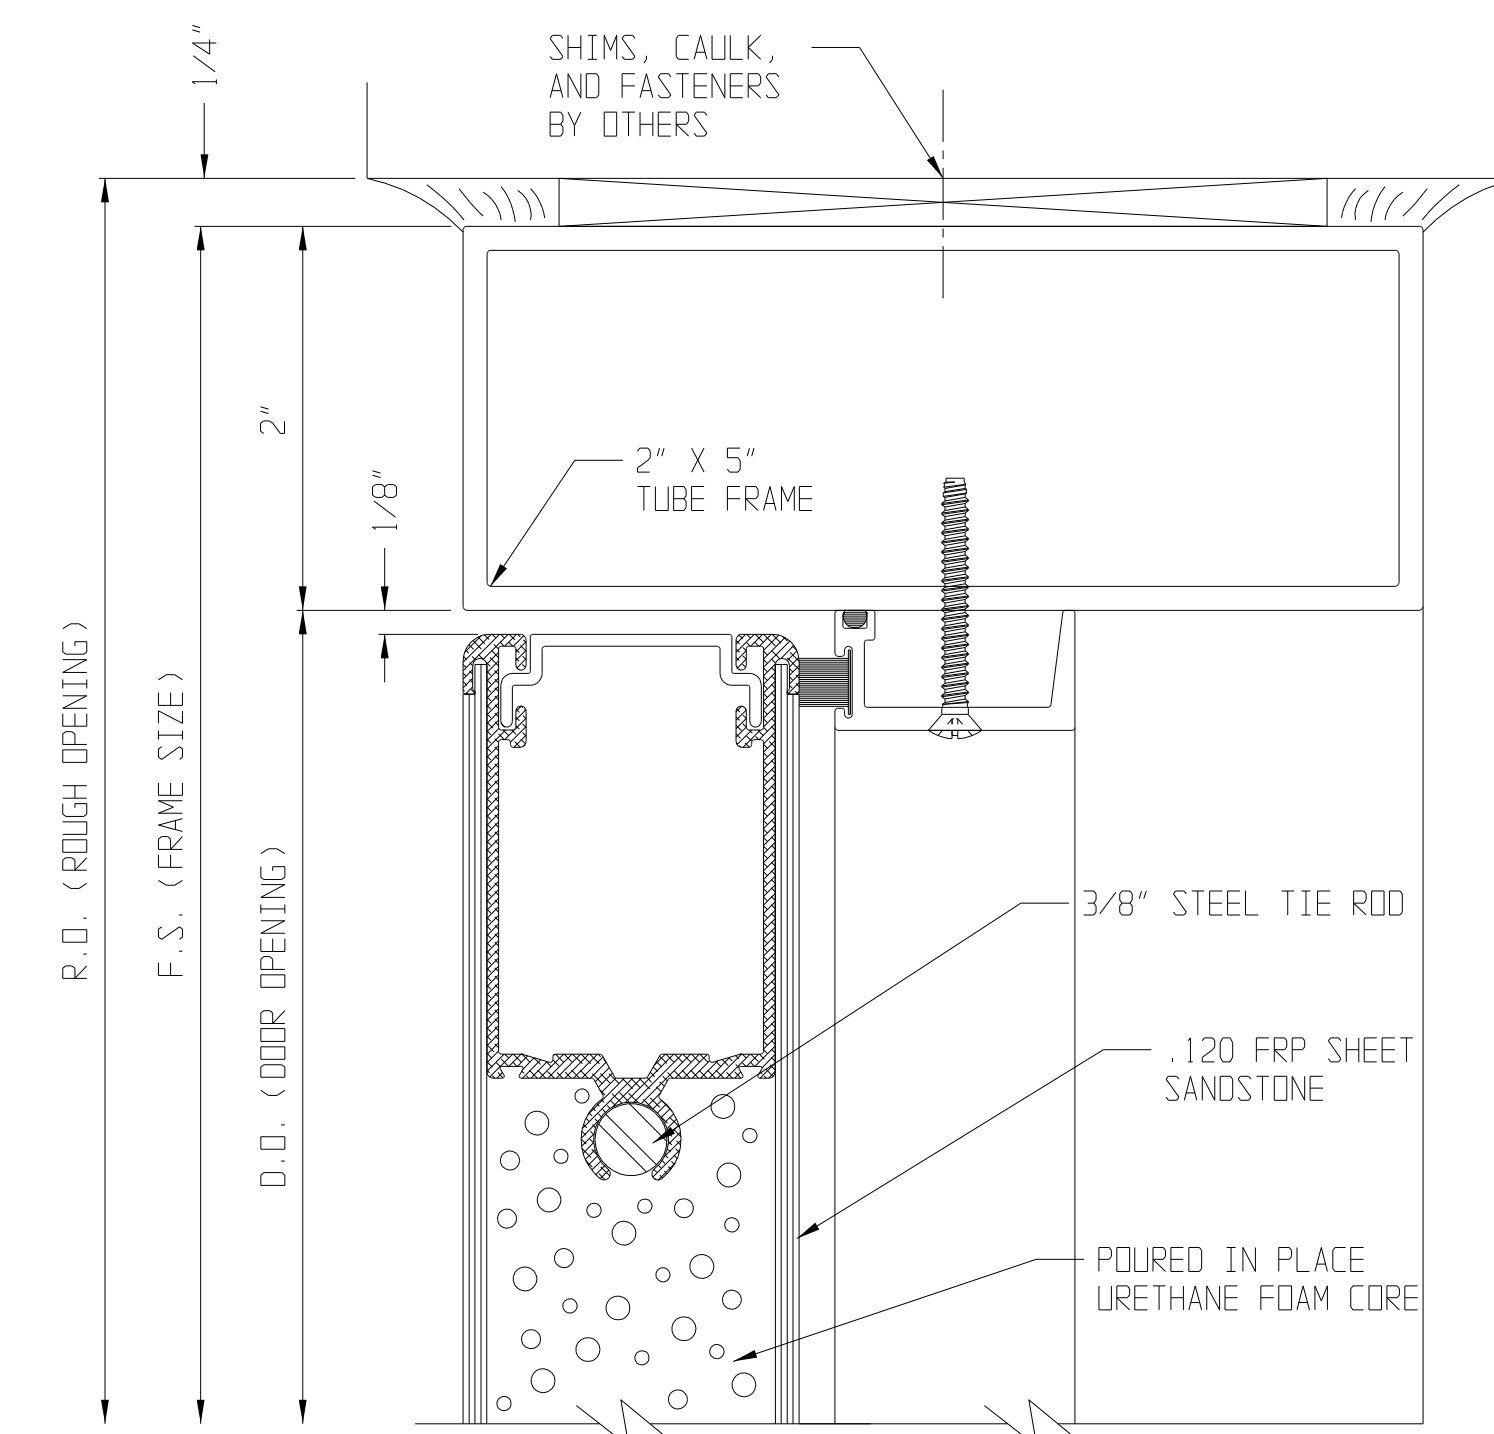

SL-20 SANDSTONE TEXTURE FLUSH DOOR DETAILS

CONTINUOUS HINGE JAMB DETAIL

LOCK JAMB DETAIL

HEAD DETAIL

SILL DETAIL

MEETING STILES RIM PANICS (STANDARD)

MEETING STILES MORTISE LOCK

MEETING STILES (OPTIONAL)

1/4" GLASS VISION LITE KIT DETAIL

1/2" GLASS VISION LITE KIT DETAIL

1" INS. GLASS VISION LITE KIT DETAIL

LOUVER WITH INSECT SCREEN DETAIL

1/4" GLASS VISION LITE KIT DETAIL WITH EXTERNAL MUNTIN

1/2" GLASS VISION LITE KIT DETAIL WITH EXTERNAL MUNTIN

1" INS. GLASS VISION LITE KIT DETAIL WITH EXTERNAL MUNTIN

1" INS. GLASS VISION LITE KIT DETAIL WITH INTERNAL MUNTIN