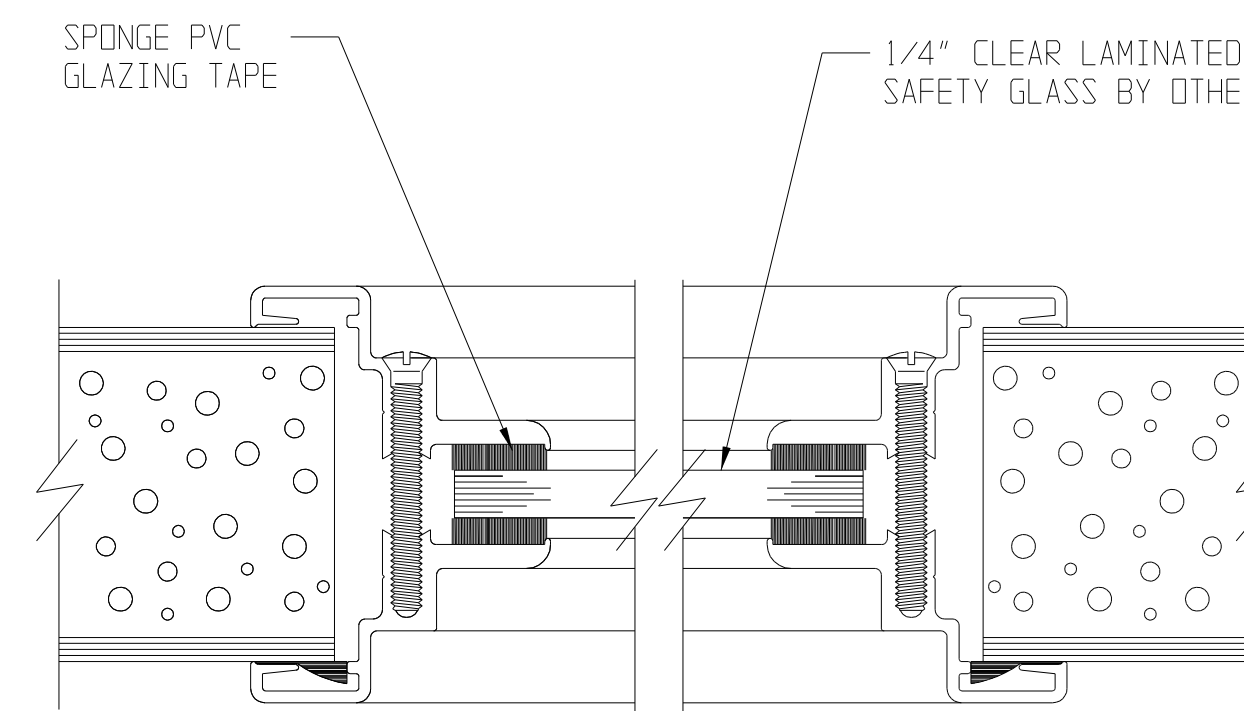

SL-20 SANDSTONE TEXTURE FLUSH DOOR DETAILS

CONTINUOUS HINGE JAMB DETAIL

LOCK JAMB DETAIL

HEAD DETAIL

SILL DETAIL

MEETING STILES RIM PANICS (STANDARD)

MEETING STILES MORTISE LOCK

MEETING STILES (OPTIONAL)

1/4" GLASS VISION LITE KIT DETAIL

1/2" GLASS VISION LITE KIT DETAIL

1" INS. GLASS VISION LITE KIT DETAIL

LOUVER WITH INSECT SCREEN DETAIL

1/4" GLASS VISION LITE KIT DETAIL WITH EXTERNAL MUNTIN

1/2" GLASS VISION LITE KIT DETAIL WITH EXTERNAL MUNTIN

1" INS. GLASS VISION LITE KIT DETAIL WITH EXTERNAL MUNTIN

1" INS. GLASS VISION LITE KIT DETAIL WITH INTERNAL MUNTIN