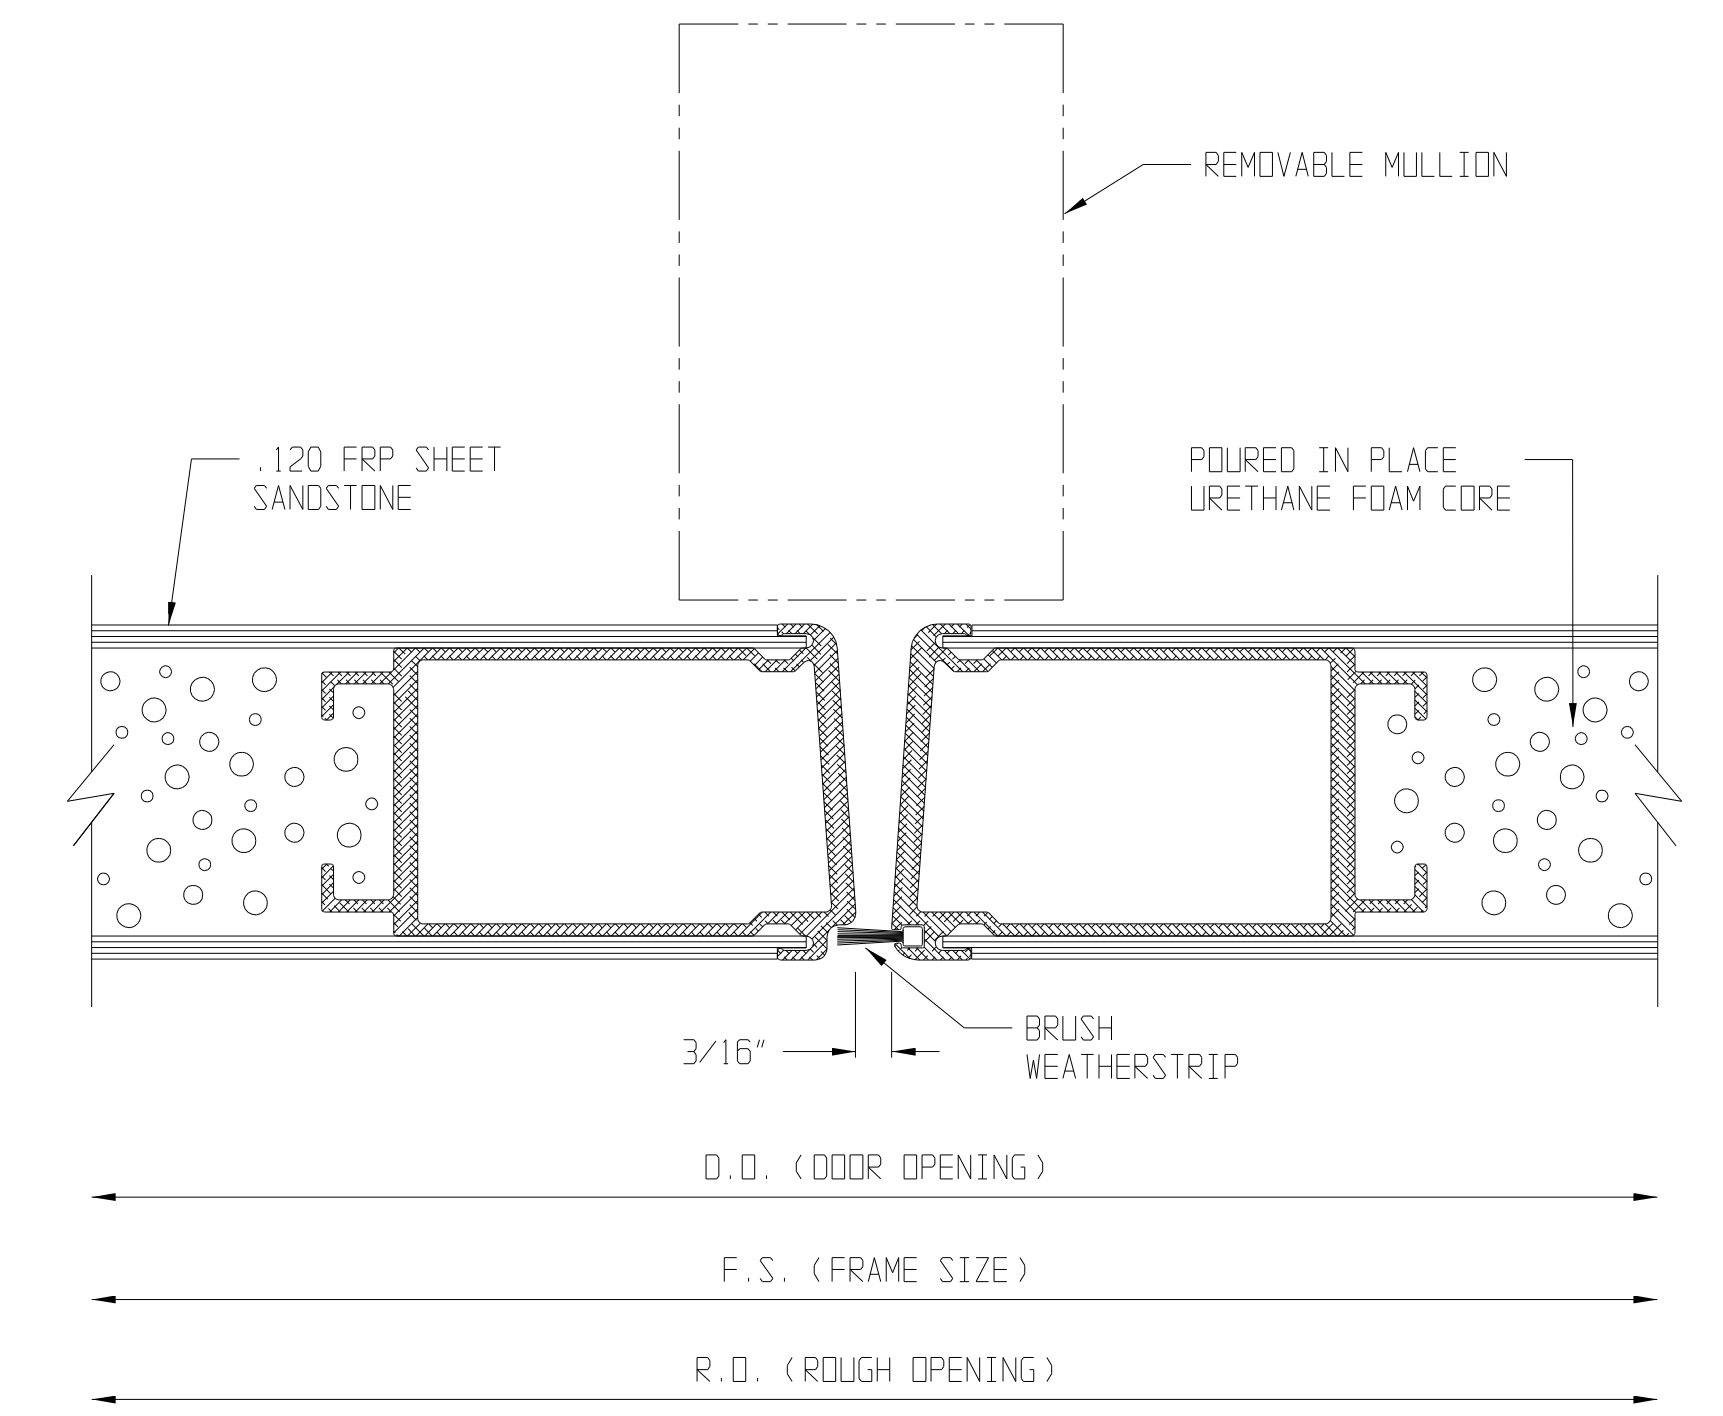

SL-20 SANDSTONE TEXTURE FLUSH DOOR DETAILS

CONTINUOUS HINGE JAMB DETAIL

LOCK JAMB DETAIL

HEAD DETAIL

SILL DETAIL

MEETING STILES RIM PANICS (STANDARD)

MEETING STILES MORTISE LOCK

MEETING STILES (OPTIONAL)

1/4" GLASS VISION LITE KIT DETAIL

1/2" GLASS VISION LITE KIT DETAIL

1" INS. GLASS VISION LITE KIT DETAIL

LOUVER WITH INSECT SCREEN DETAIL

1/4" GLASS VISION LITE KIT DETAIL WITH EXTERNAL MUNTIN

1/2" GLASS VISION LITE KIT DETAIL WITH EXTERNAL MUNTIN

1" INS. GLASS VISION LITE KIT DETAIL WITH EXTERNAL MUNTIN

1" INS. GLASS VISION LITE KIT DETAIL WITH INTERNAL MUNTIN