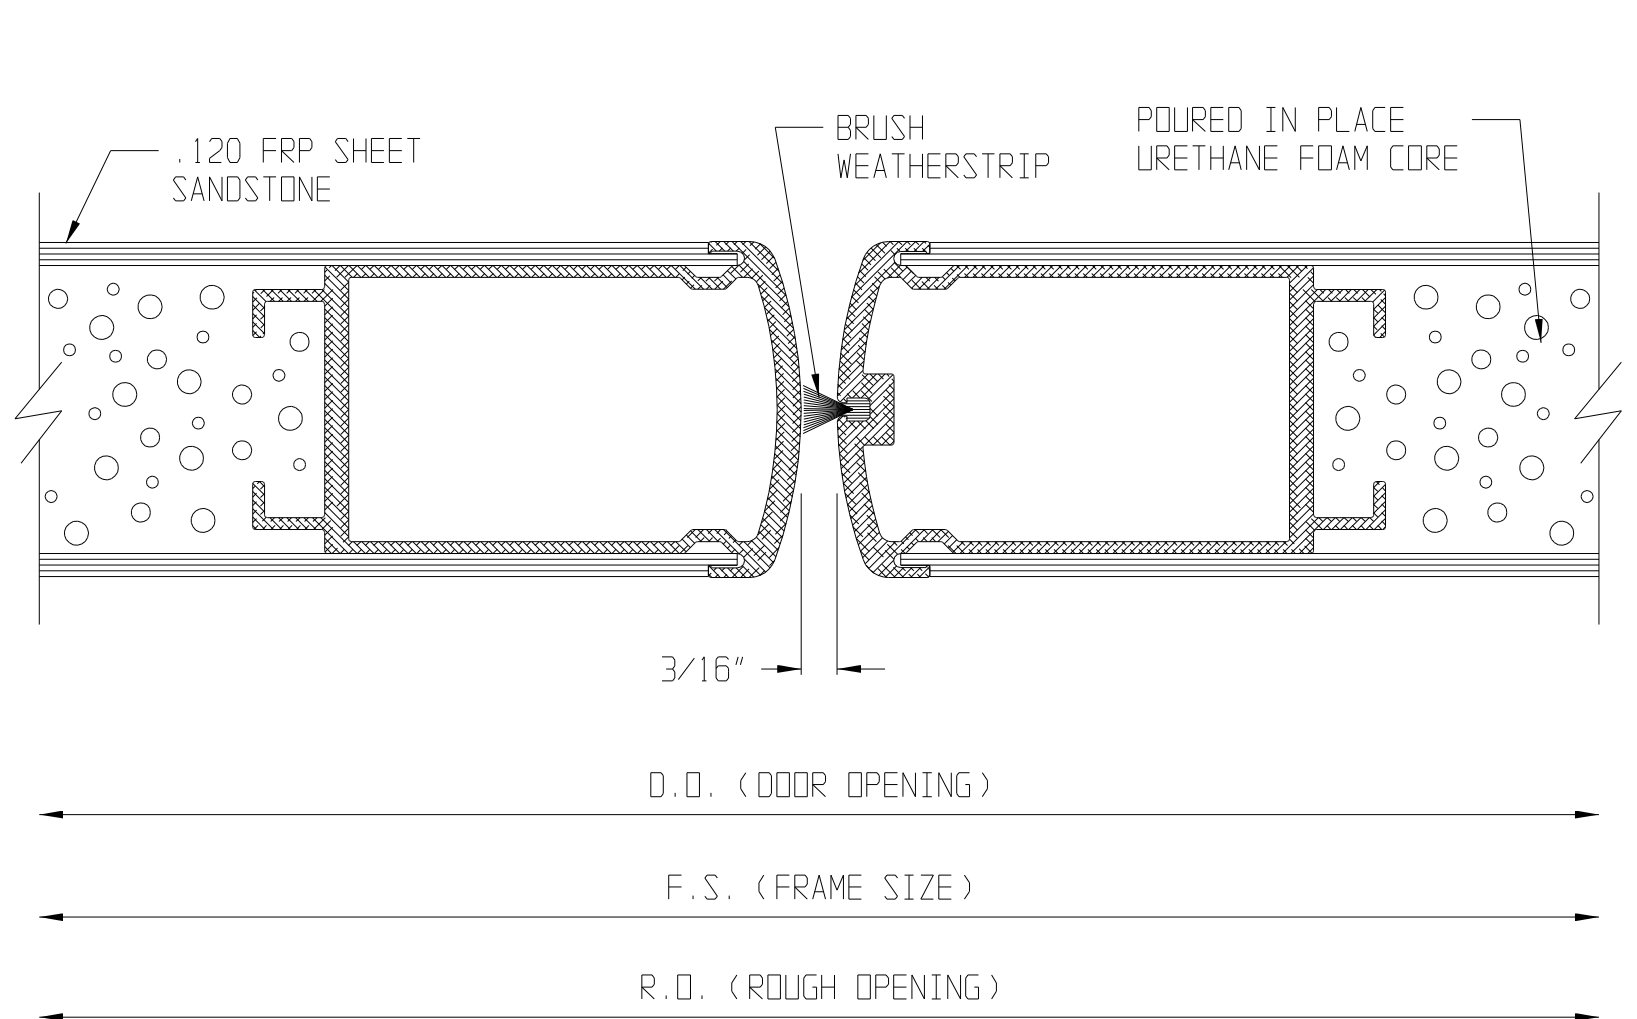

SL-20 SANDSTONE TEXTURE FLUSH DOOR DETAILS

CONTINUOUS HINGE JAMB DETAIL

LOCK JAMB DETAIL

HEAD DETAIL

SILL DETAIL

MEETING STILES RIM PANICS (STANDARD)

MEETING STILES MORTISE LOCK

MEETING STILES (OPTIONAL)

1/4" GLASS VISION LITE KIT DETAIL

1/2" GLASS VISION LITE KIT DETAIL

1" INS. GLASS VISION LITE KIT DETAIL

LOUVER WITH INSECT SCREEN DETAIL

1/4" GLASS VISION LITE KIT DETAIL WITH EXTERNAL MUNTIN

1/2" GLASS VISION LITE KIT DETAIL WITH EXTERNAL MUNTIN

1" INS. GLASS VISION LITE KIT DETAIL WITH EXTERNAL MUNTIN

1" INS. GLASS VISION LITE KIT DETAIL WITH INTERNAL MUNTIN