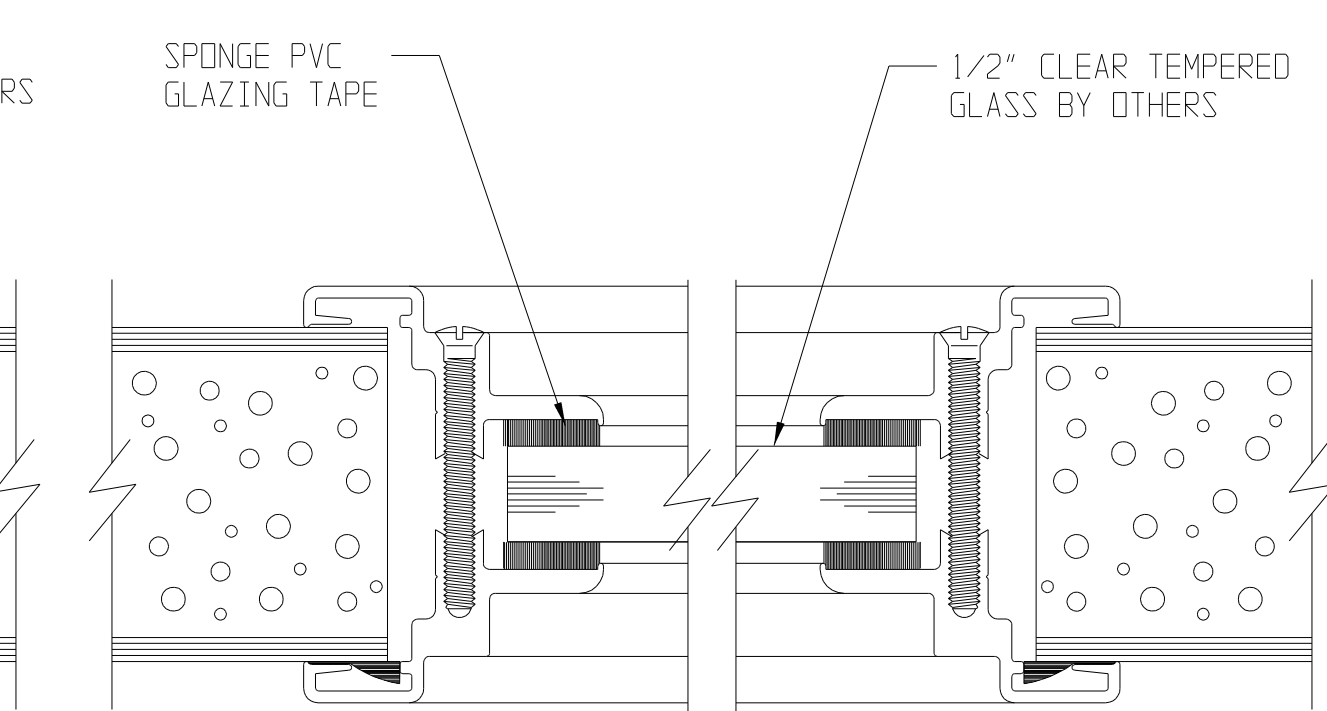

SL-20 SANDSTONE TEXTURE FLUSH DOOR DETAILS

CONTINUOUS HINGE JAMB DETAIL

LOCK JAMB DETAIL

HEAD DETAIL

SILL DETAIL

MEETING STILES RIM PANICS (STANDARD)

MEETING STILES MORTISE LOCK

MEETING STILES (OPTIONAL)

1/4" GLASS VISION LITE KIT DETAIL

1/2" GLASS VISION LITE KIT DETAIL

1" INS. GLASS VISION LITE KIT DETAIL

LOUVER WITH INSECT SCREEN DETAIL

1/4" GLASS VISION LITE KIT DETAIL WITH EXTERNAL MUNTIN

1/2" GLASS VISION LITE KIT DETAIL WITH EXTERNAL MUNTIN

1" INS. GLASS VISION LITE KIT DETAIL WITH EXTERNAL MUNTIN

1" INS. GLASS VISION LITE KIT DETAIL WITH INTERNAL MUNTIN