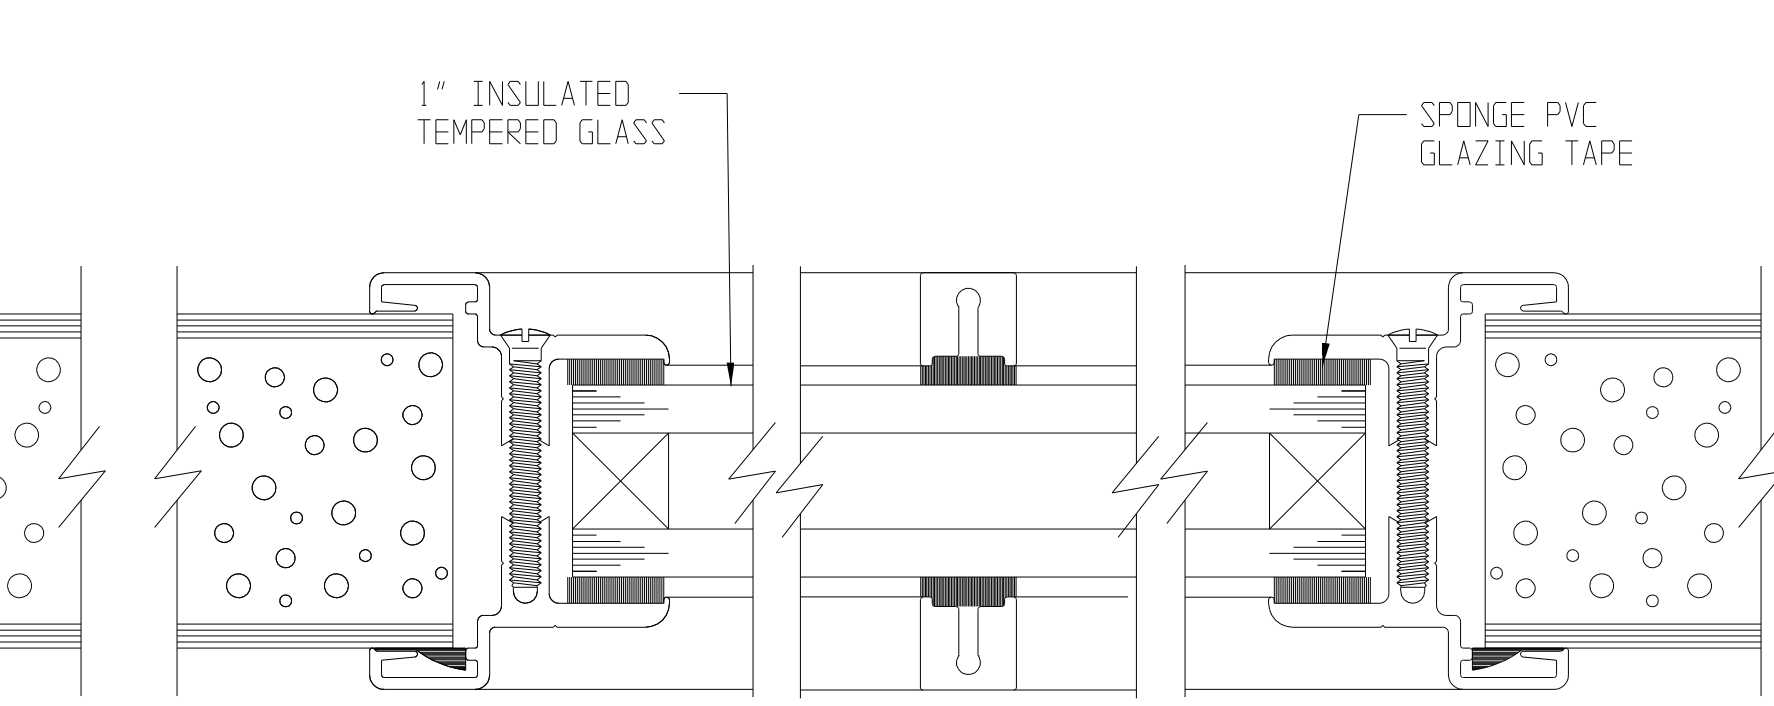

1/4" GLASS VISION LITE KIT DETAIL

1/2" GLASS VISION LITE KIT DETAIL

1" INS. GLASS VISION LITE KIT DETAIL

LOUVER WITH INSECT SCREEN DETAIL

1/4" GLASS VISION LITE KIT DETAIL WITH EXTERNAL MUNTIN

1/2" GLASS VISION LITE KIT DETAIL WITH EXTERNAL MUNTIN

1" INS. GLASS VISION LITE KIT DETAIL WITH EXTERNAL MUNTIN

1" INS. GLASS VISION LITE KIT DETAIL WITH INTERNAL MUNTIN