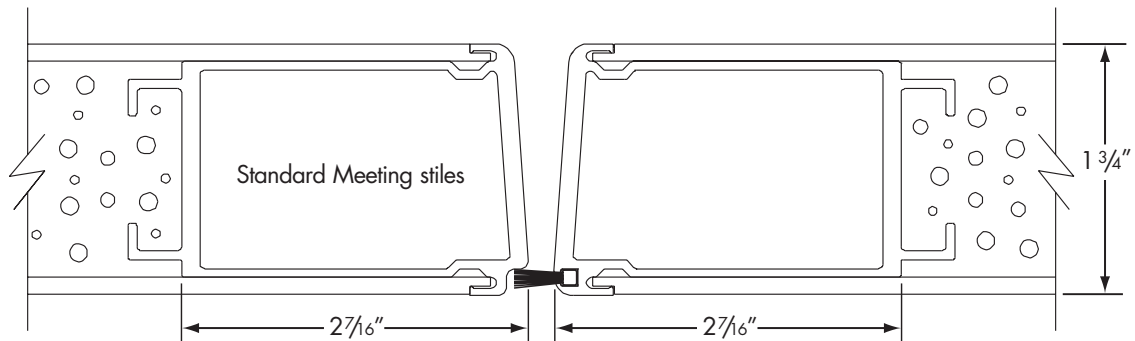

SL-17, 20

Architectural Details

FRP
Flush Door

Scale: 3/4" = 1"

Product specifications and construction details
subject to change without notification.

www.special-lite.com

800.821.6531

Item 7204-R1