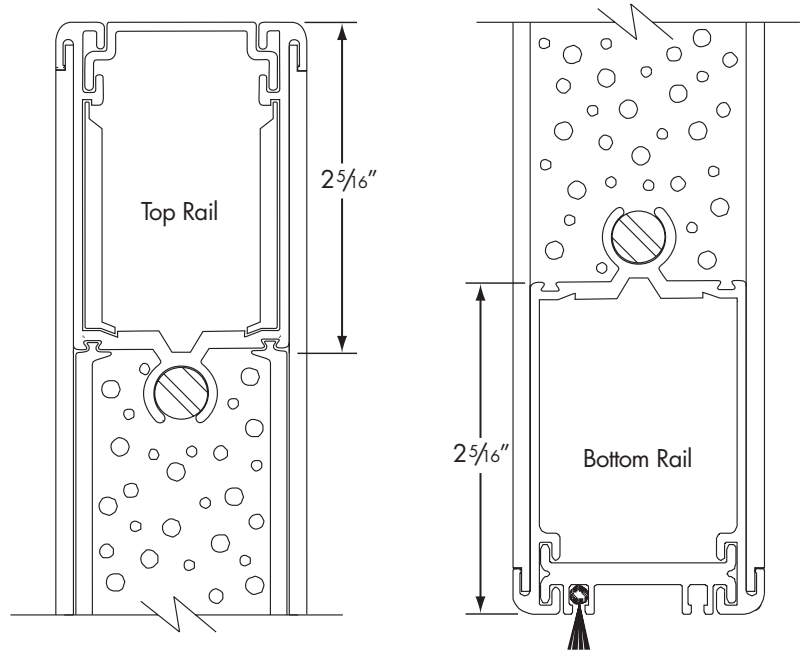

SL-17, 20

Architectural Details

FRP
Flush Door

Scale: 3/4" = 1"

Product specifications and construction details
subject to change without notification.

www.special-lite.com

800.821.6531

Item 7204-R1