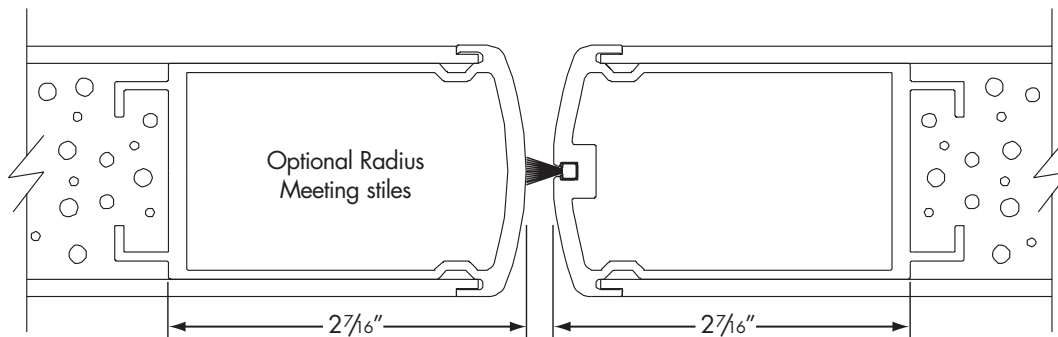

SL-17, 20

Architectural Details

FRP
Flush Door

Scale: 3/4" = 1"

Product specifications and construction details
subject to change without notification.

www.special-lite.com

800.821.6531

Item 7204-R1