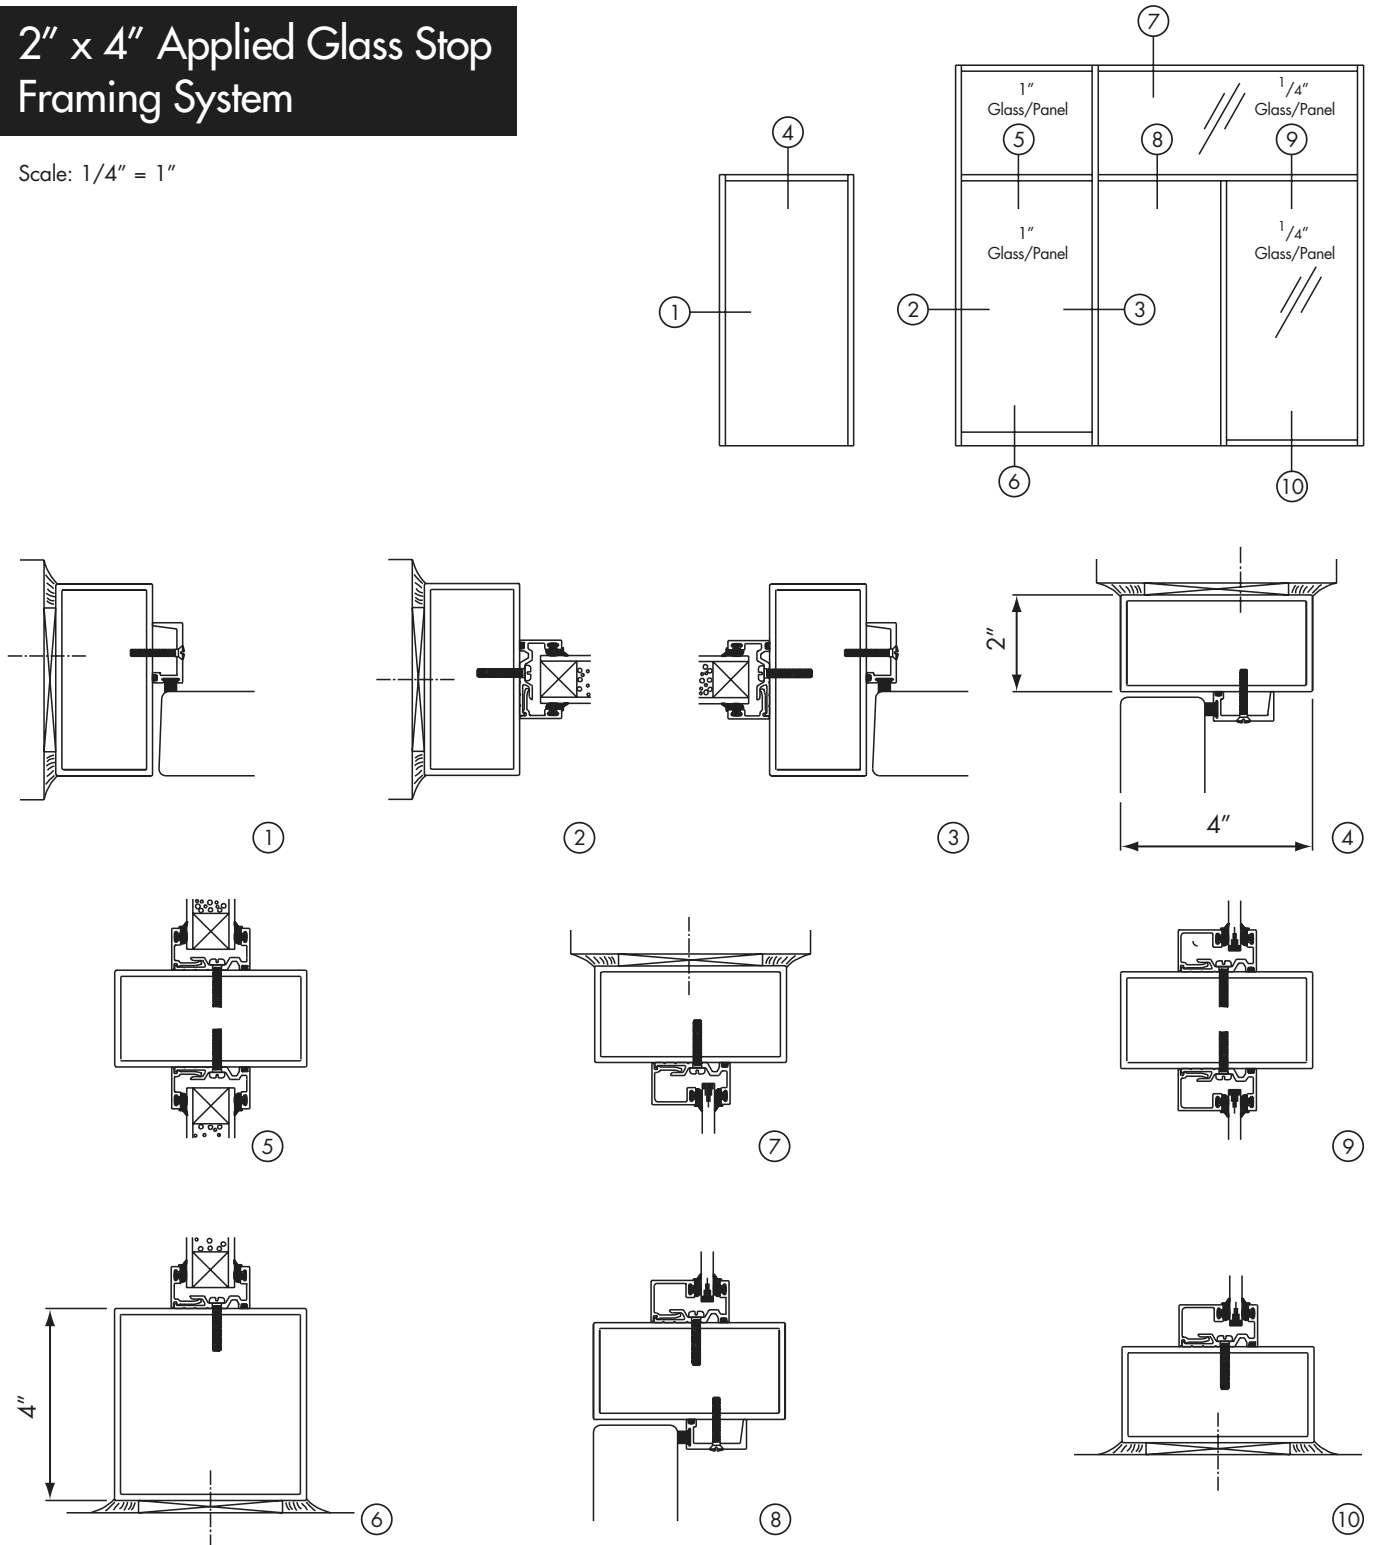

SL-240

2" x 4" Applied Glass Stop Framing System

Scale: 1/4" = 1"

Architectural Details

Product specifications and construction details
subject to change without notification.