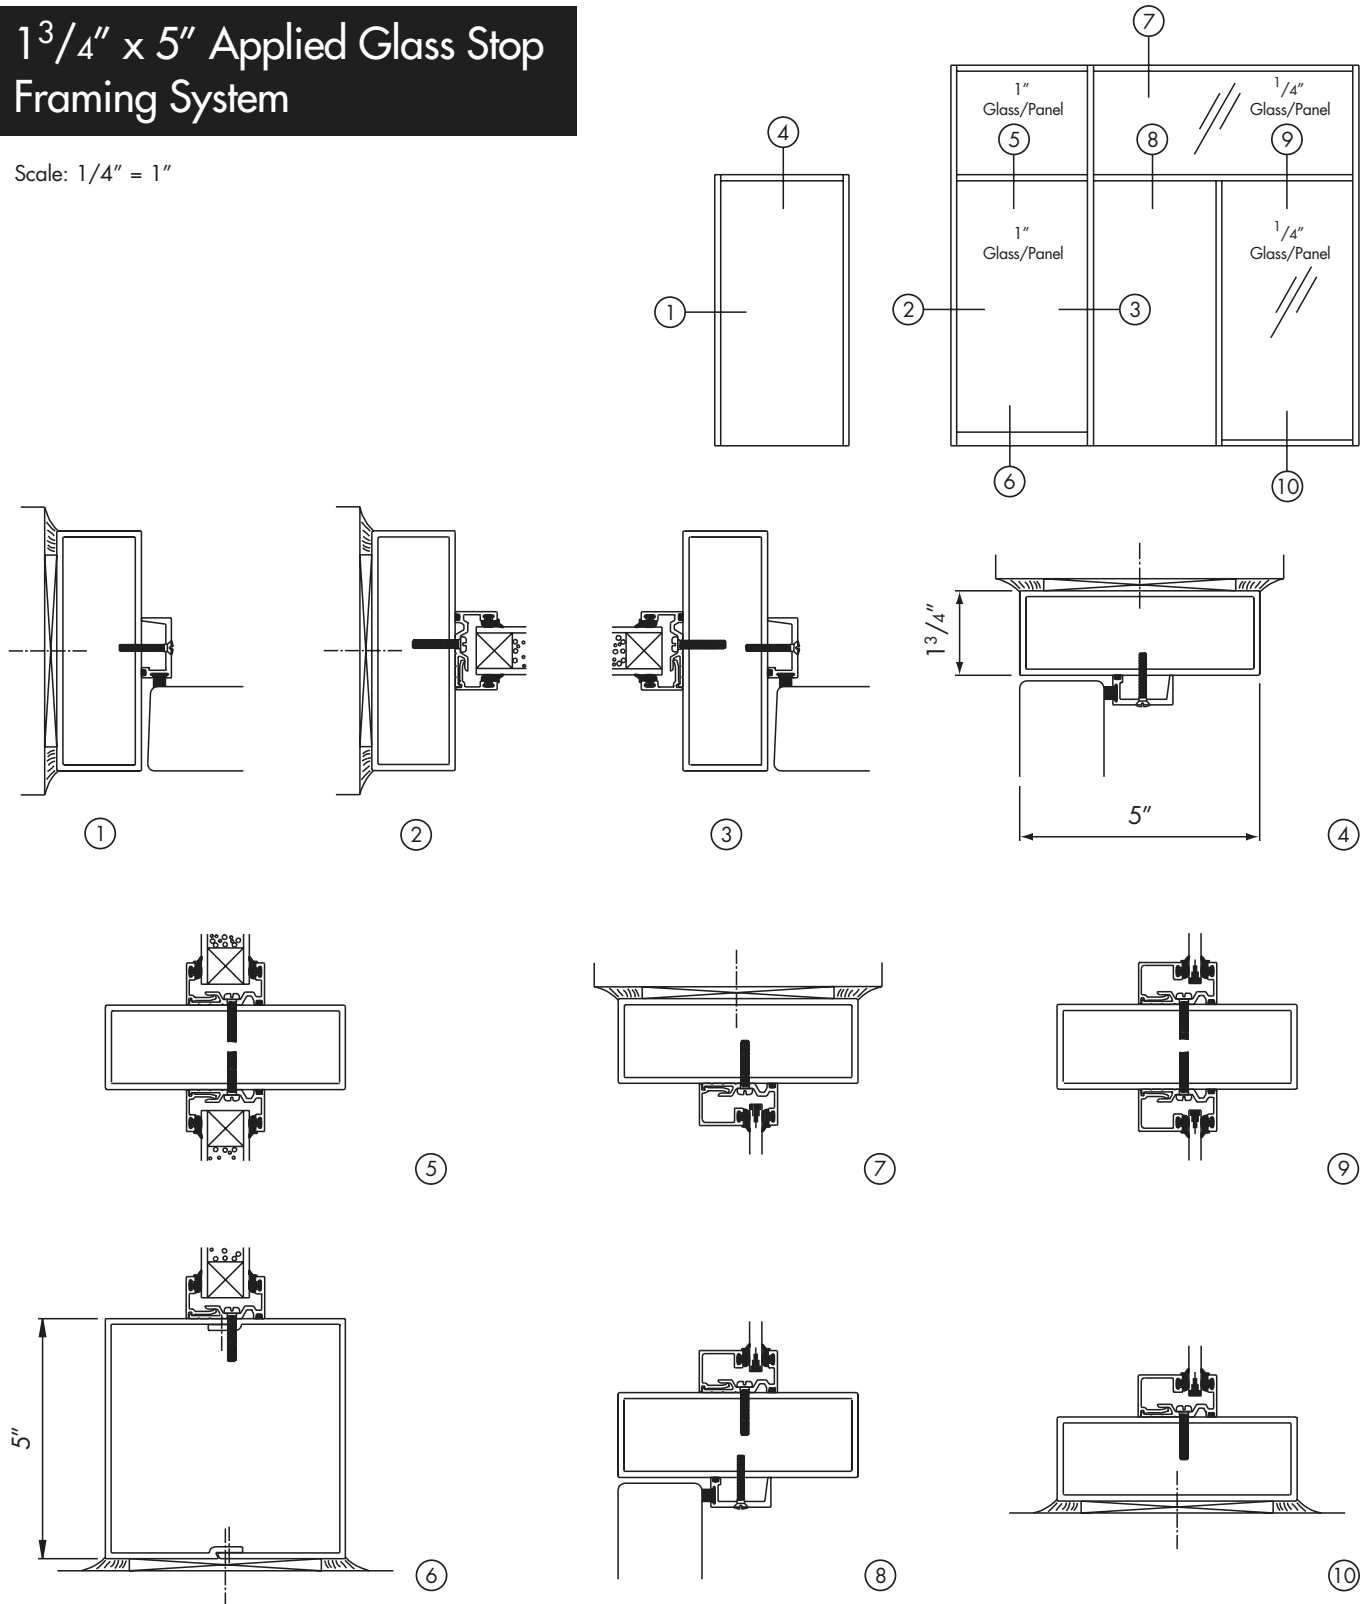

SL-50

1 3/4" x 5" Applied Glass Stop Framing System

Scale: 1/4" = 1"

Architectural Details

Product specifications and construction details subject to change without notification.